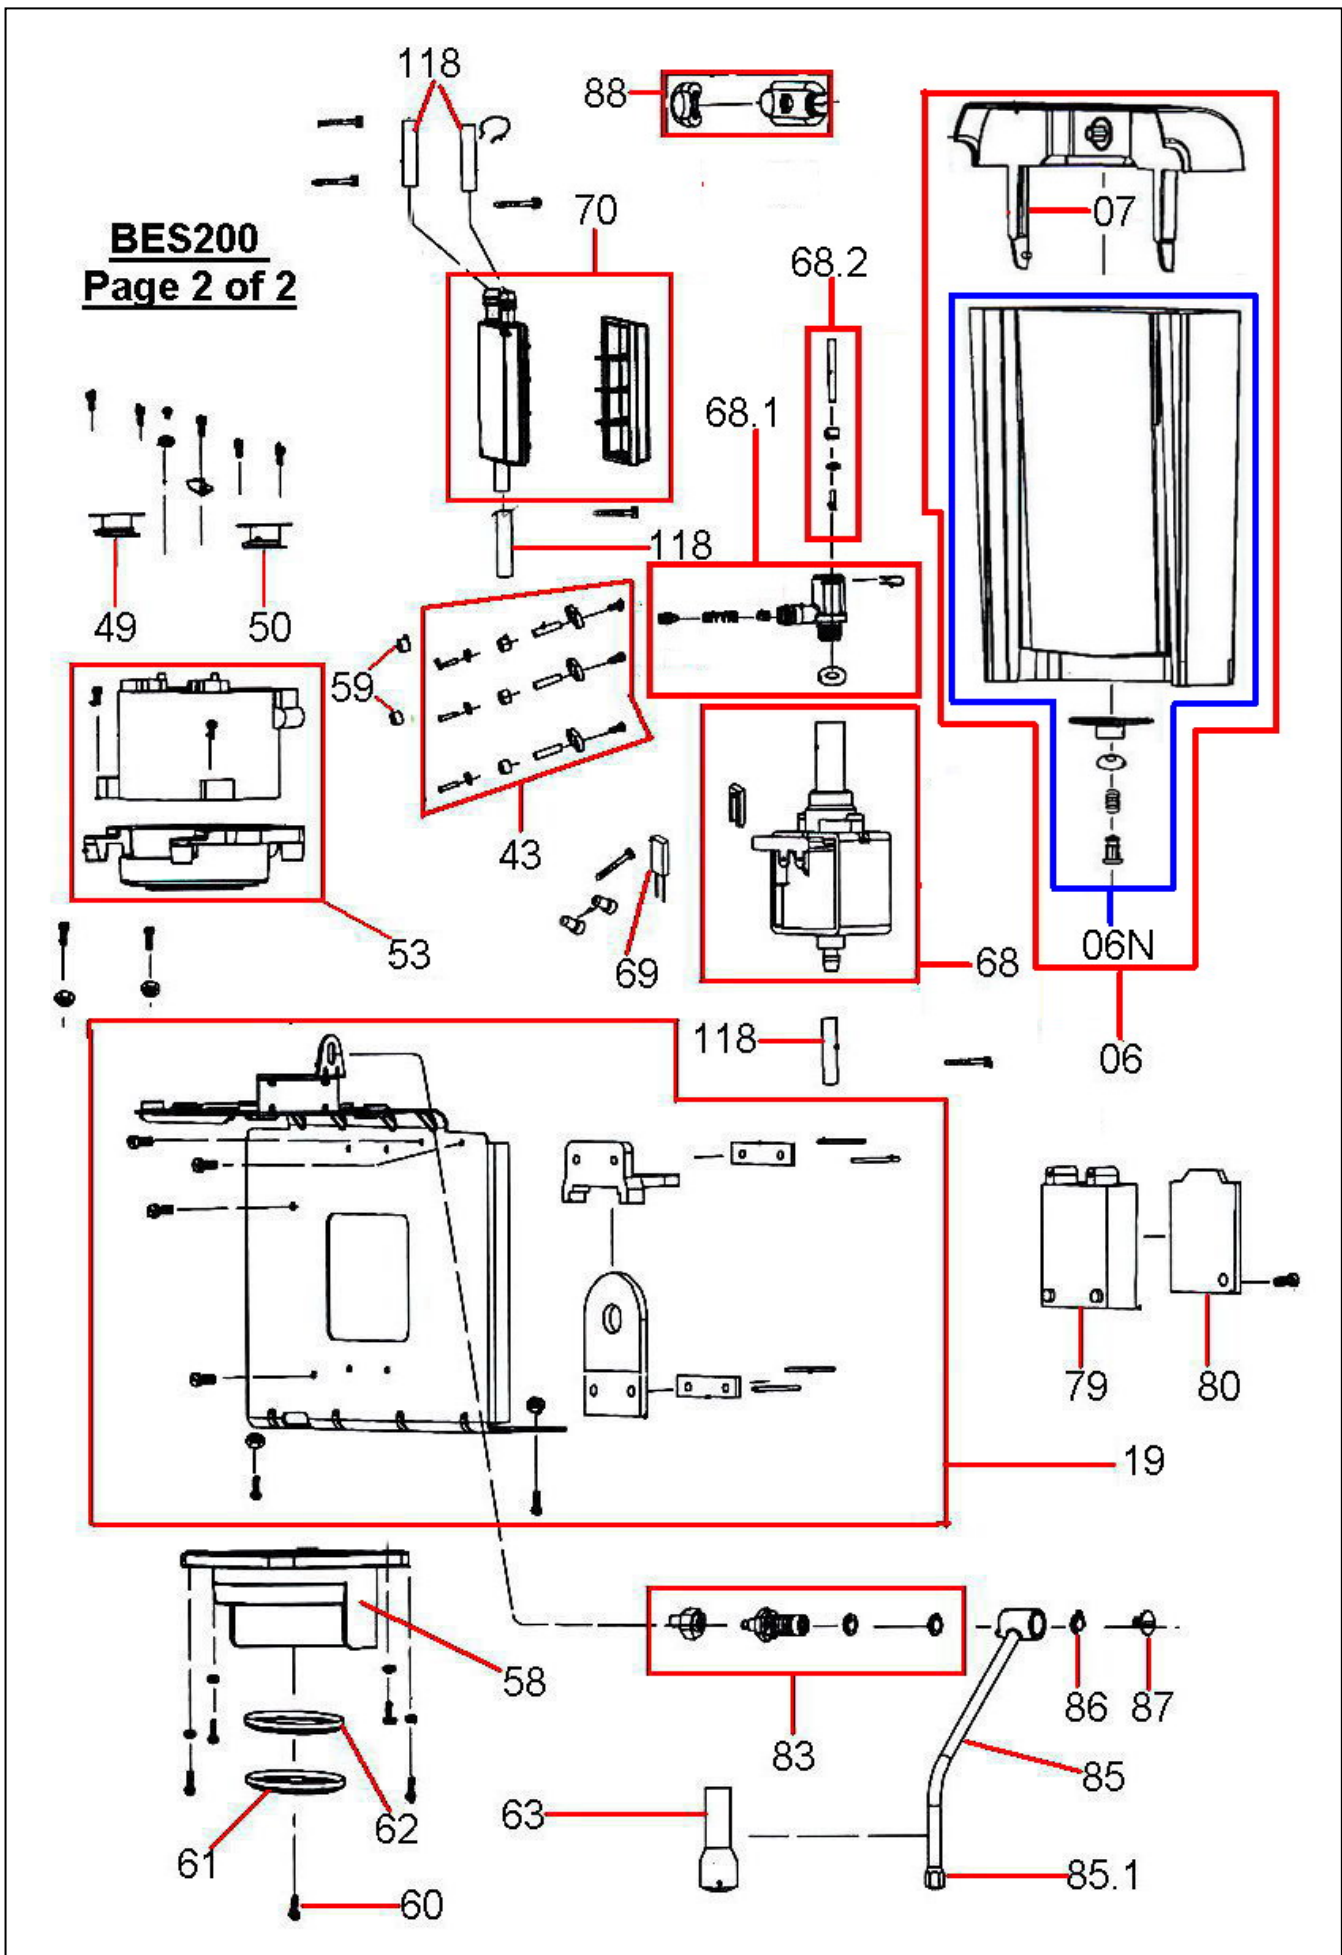

Note: Not all parts are available, please see Spare Parts Listing

BES200
Page 2 of 2

NOTE: Colours of parts may differ! NOT ALL PARTS SHOWN

Part No	Picture	Description	Subs Item
01		Pilot light lens <i>NLA AU/NZ</i>	
03		Control knob	
06		Water tank complete assembly	
06N		Water tank assembly	

Part No	Picture	Description	Subs Item
07		Water tank cover	
08		Drip Tray	
09		Drip Tray Baffle	
11		Base	
12		Base Cover	
13		Top Cover <i>NLA AU/NZ</i>	

Part No	Picture	Description	Subs Item
14		Housing <i>NLA AU/NZ</i>	
15		Warming tray – top	
16		Switch panel	
18		Drip tray grille	
36		Directional Housing	
43		Silicone connect set-thermoblock	

Part No	Picture	Description	Subs Item
80		PCB	
85		Frothing wand	
N/A		Removable small spout	
86		Washer for pt 87	
87		Screw for pt 85 <i>NLA AU/NZ</i>	
88		Cleaning tool	800ES/173
95		Socket	

Part No	Picture	Description	Subs Item
96.1		2 Cup filter	
96.2		1 Cup Filter	
97		Clip for filters	
100		Filter holder assy	
102		Feet	
106		Power cord retainer	

Part No	Picture	Description	Subs Item
107		Silicone seal for pt 108	
108		Water guiding base <i>NLA AU/NZ</i>	
110		Float for drip tray	
112		Power ON switch	
113		Microswitch	