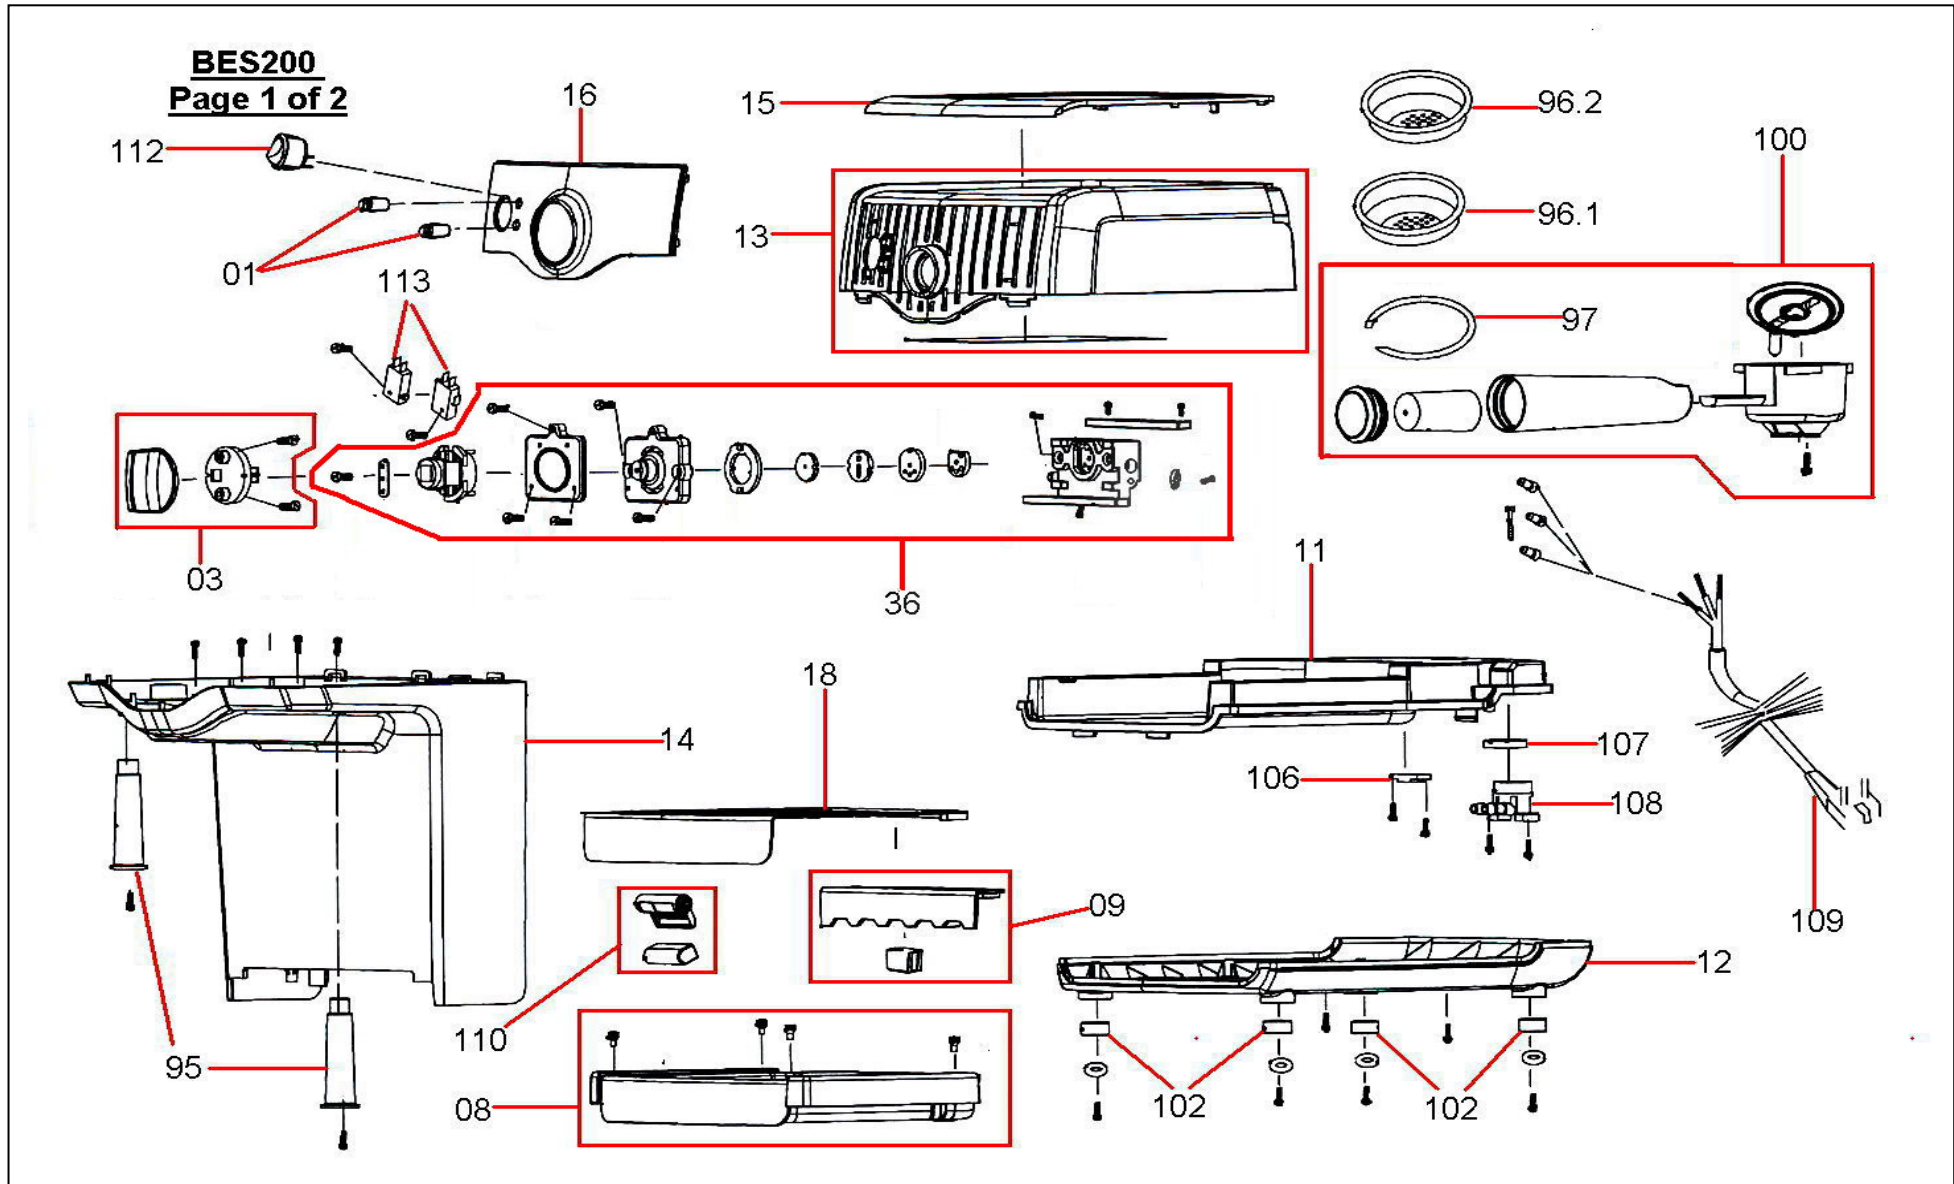

Note: Not all parts are available, please see Spare Parts Listing

BES200
Page 2 of 2

NOTE: Colours of parts may differ! NOT ALL PARTS SHOWN

Part No	Picture	Description	Subs Item
01		Pilot light lens <i>NLA AU/NZ</i>	
03		Control knob	
06		Water tank complete assembly	
06N		Water tank assembly	

Part No	Picture	Description	Subs Item
07		Water tank cover	
08		Drip Tray	
09		Drip Tray Baffle	
11		Base	
12		Base Cover	
13		Top Cover <i>NLA AU/NZ</i>	

Part No	Picture	Description	Subs Item
14		Housing <i>NLA AU/NZ</i>	
15		Warming tray – top	
16		Switch panel	
18		Drip tray grille	
36		Directional Housing	
43		Silicone connect set-thermoblock	

Part No	Picture	Description	Subs Item
80		PCB	
85		Frothing wand	
N/A		Removable small spout	
86		Washer for pt 87	
87		Screw for pt 85 <i>NLA AU/NZ</i>	
88		Cleaning tool	800ES/173
95		Socket	

Part No	Picture	Description	Subs Item
96.1		2 Cup filter	
96.2		1 Cup Filter	
97		Clip for filters	
100		Filter holder assy	
102		Feet	
106		Power cord retainer	

Part No	Picture	Description	Subs Item
107		Silicone seal for pt 108	
108		Water guiding base <i>NLA AU/NZ</i>	
110		Float for drip tray	
112		Power ON switch	
113		Microswitch	