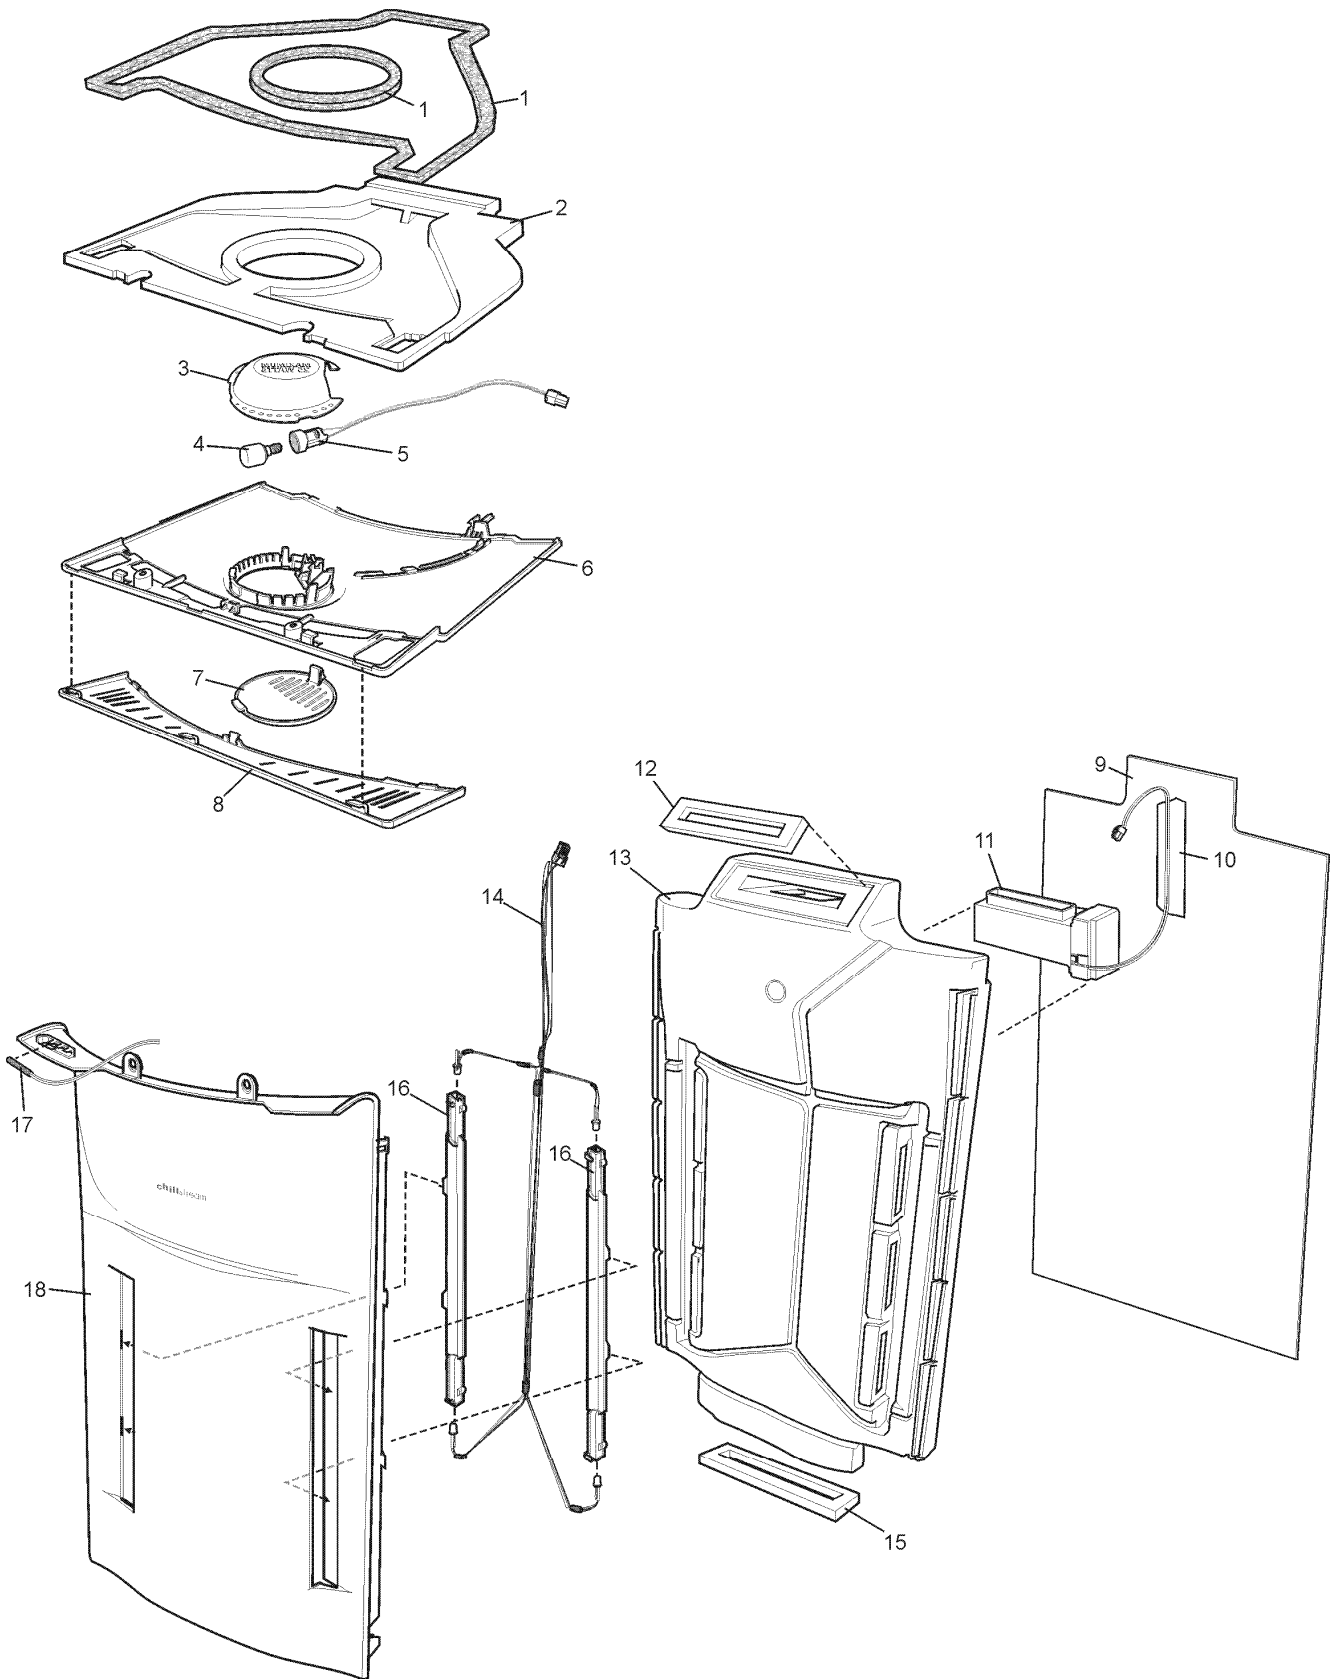

MODELS: ALL MODELS

EX. VIEW DRAWING 4998  
CONTROL HOUSING  
ASSEMBLIES

MODELS: BJ383V (Stainless Steel)

EX. VIEW DRAWING 4993  
DOOR ASSEMBLIES

MODELS: BJ385V (White)

EX. VIEW DRAWING 4993A  
DOOR ASSEMBLIES

MODELS: BJ515V (White)

EX. VIEW DRAWING 5000A  
CABINET ASSEMBLY

MODELS: BJ383V, BJ385V

EX. VIEW DRAWING 4885  
MACHINE COMPARTMENT

MODELS: BJ433V, BJ435V

EX. VIEW DRAWING 4885A  
MACHINE COMPARTMENT