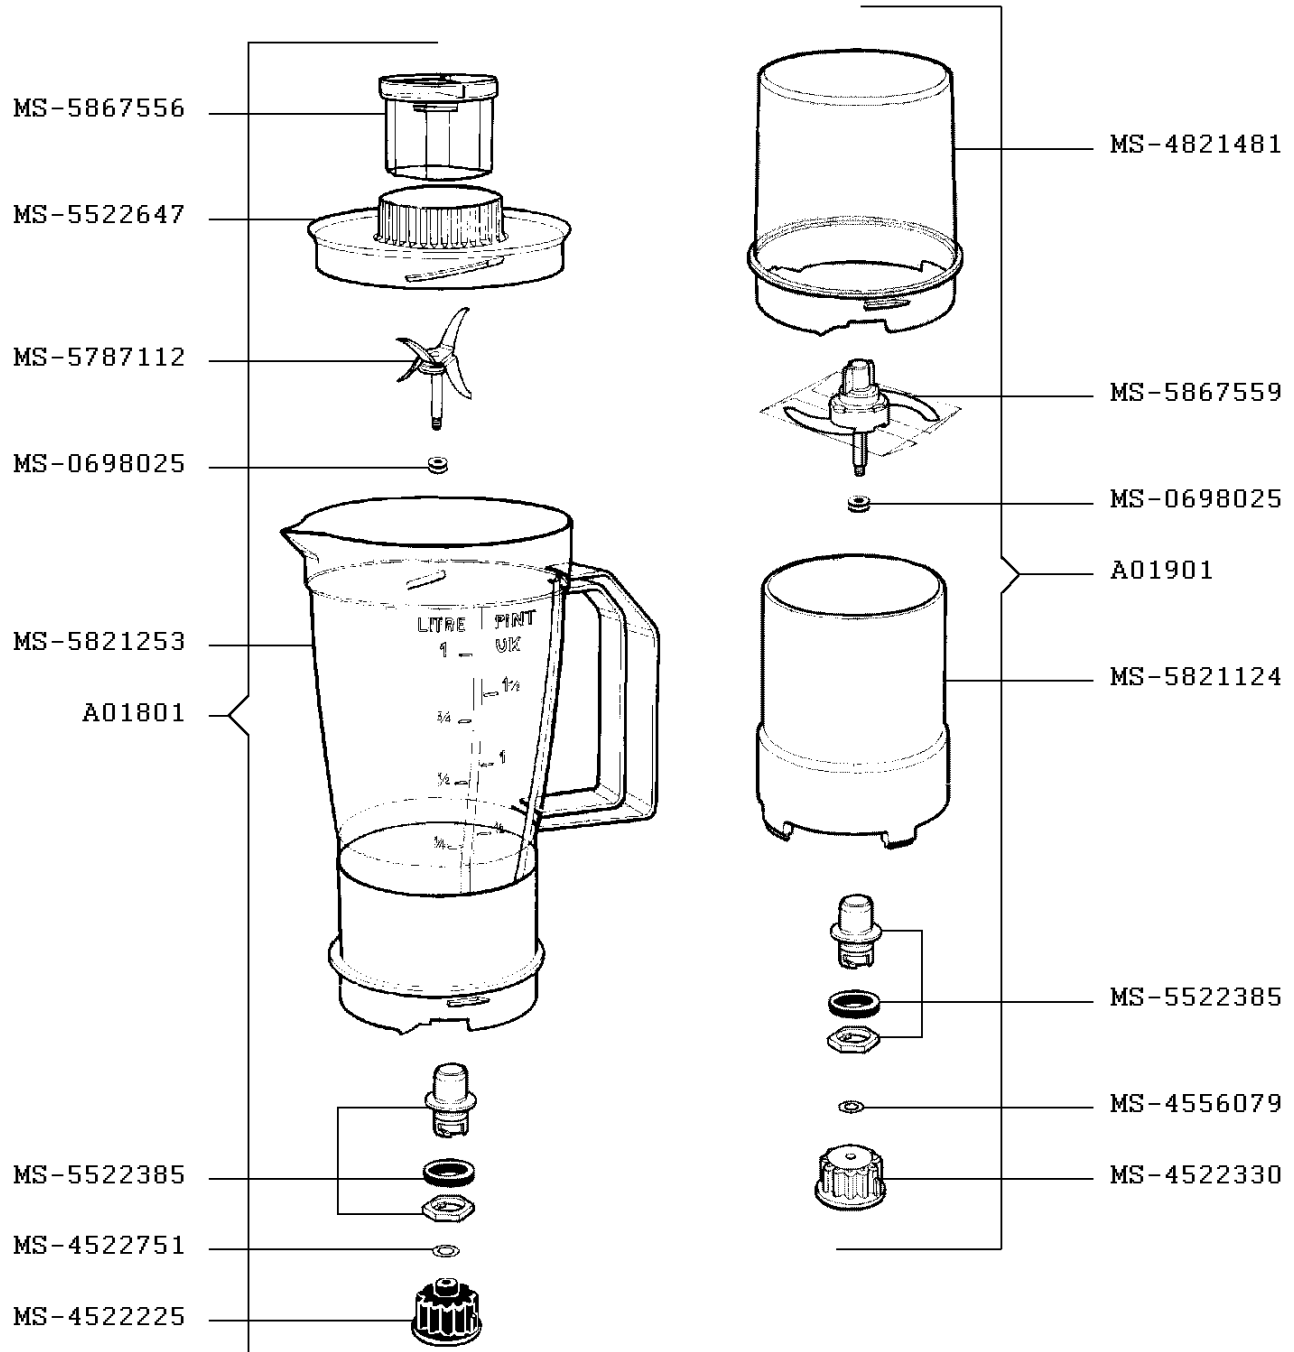

Moulinex

FOOD PROCESSOR MASTERCHEF 650 DUOTRONIC

AA77RD(2)

CREATION	PAGE	COUNTRY	FAMILY
EDIT	12/1/2003	FI	III
	1/3		

FOOD PROCESSOR MASTERCHEF 650 DUOTRONIC

AA77RD(2)

CREATION		PAGE	COUNTRY	FAMILY
EDIT	12/1/2003	2/3	FI	III

FOOD PROCESSOR MASTERCHEF 650 DUOTRONIC

AA77RD(2)