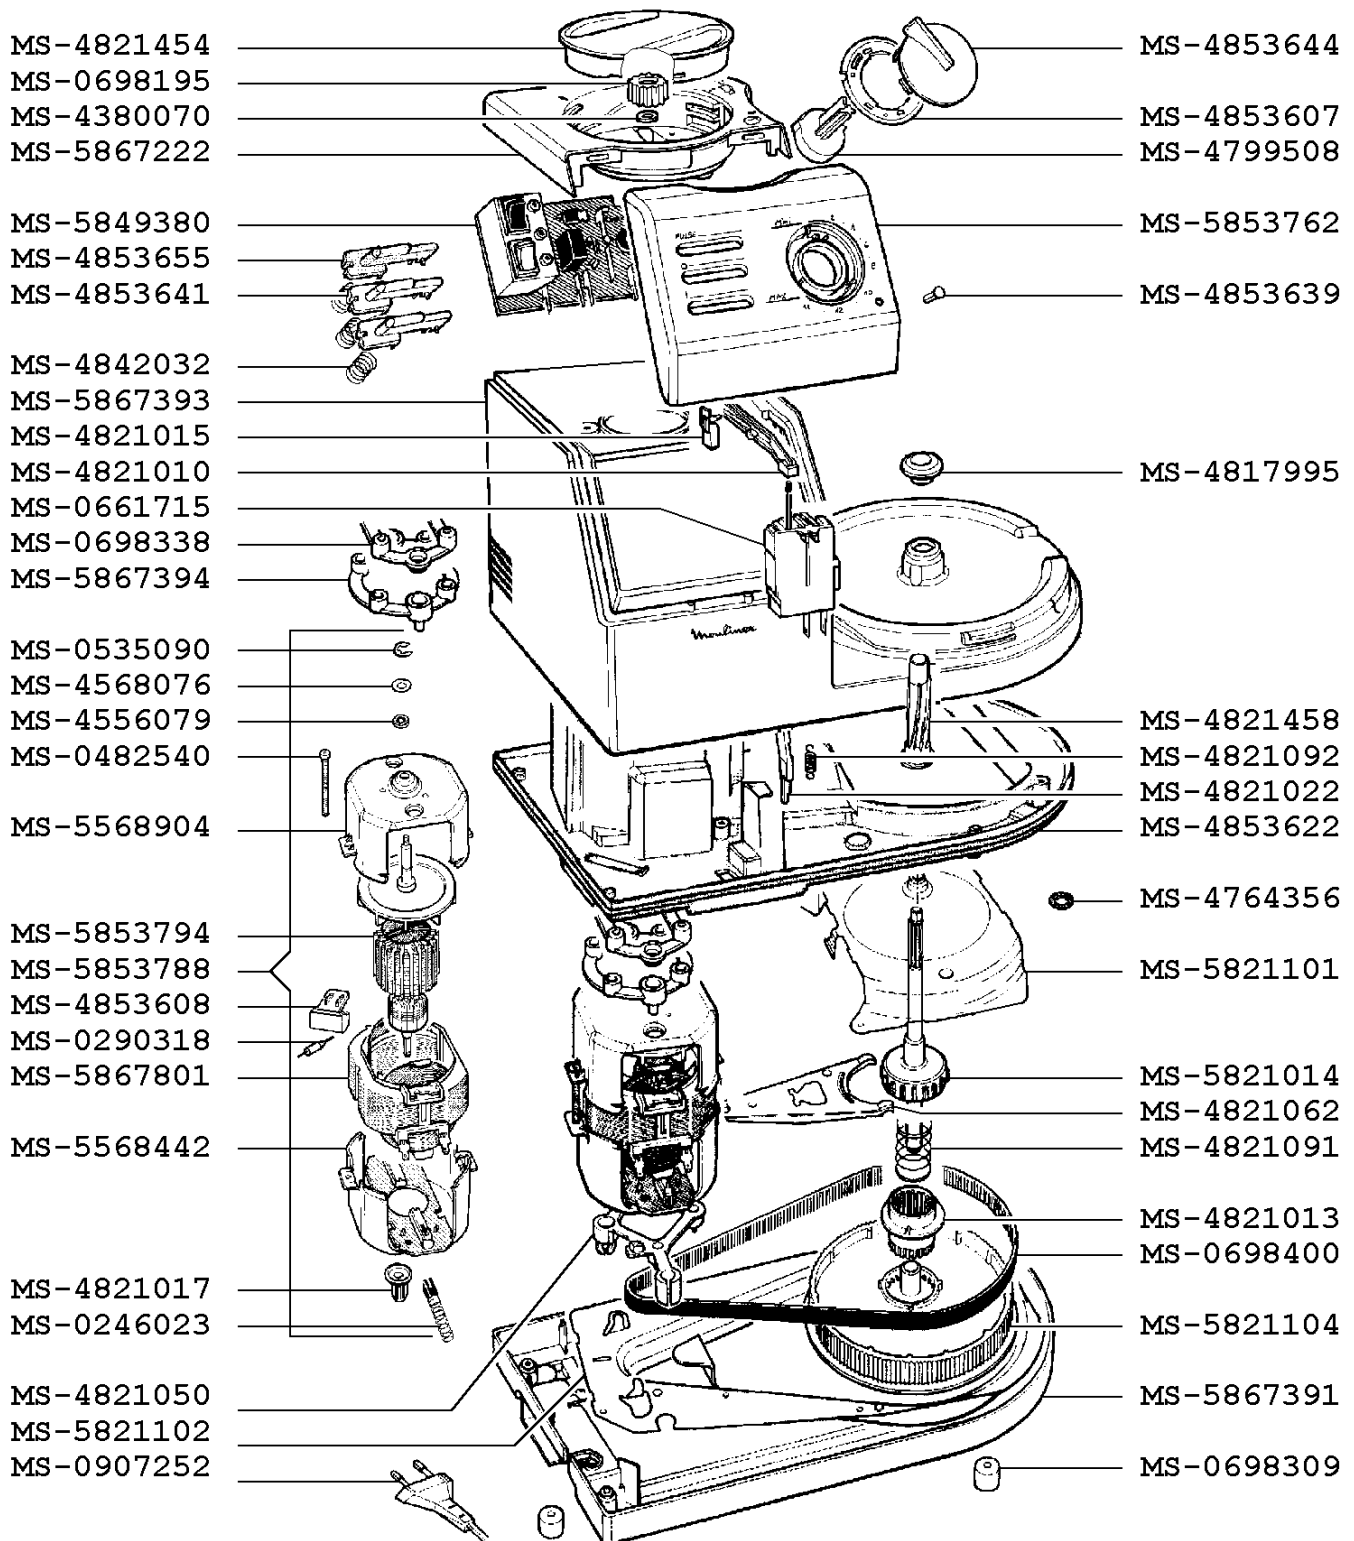

Moulinex

FOOD PROCESSOR MASTERCHEF 650 DUOTRONIC

AA77RD(2)

CREATION	PAGE	COUNTRY	FAMILY
EDIT	12/1/2003	FI	III
	1/3		

FOOD PROCESSOR MASTERCHEF 650 DUOTRONIC

AA77RD(2)

CREATION		PAGE	COUNTRY	FAMILY
EDIT	12/1/2003	2/3	FI	III

FOOD PROCESSOR MASTERCHEF 650 DUOTRONIC

AA77RD(2)