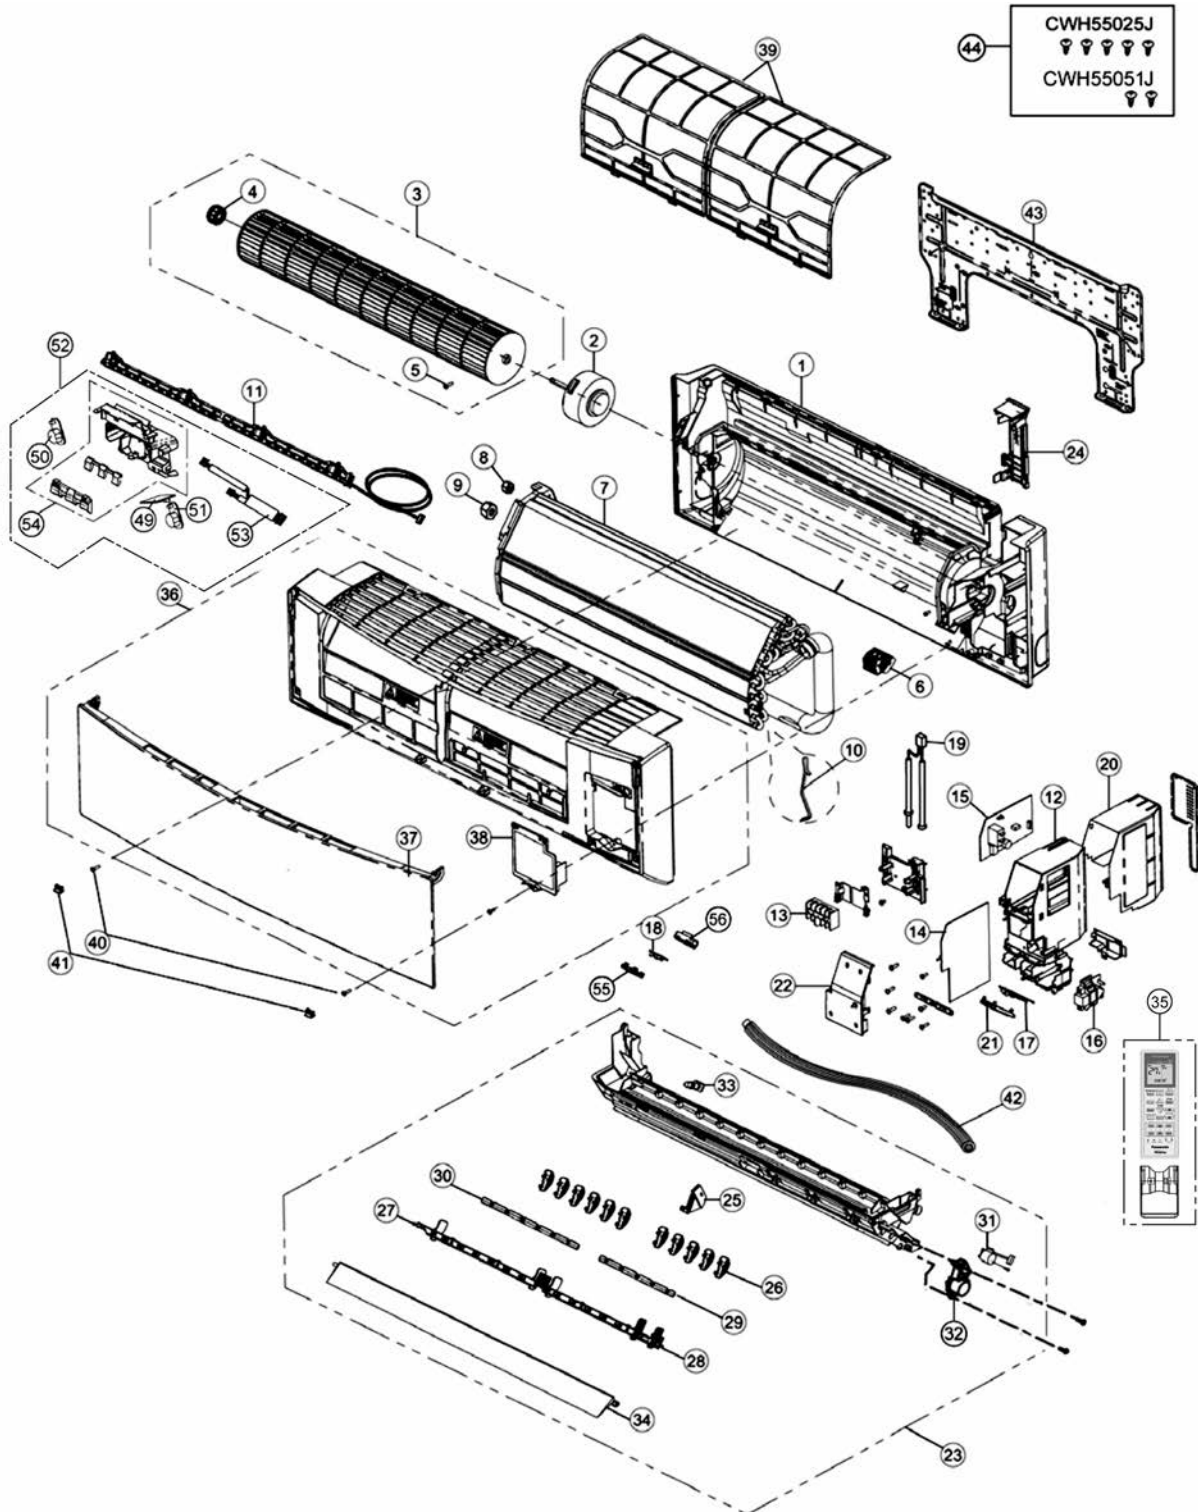

18. Exploded View and Replacement Parts List

18.1 Indoor Unit

18.1.1 CS-E7MKR CS-E9MKR CS-E12MKR CS-E15MKR

Note
 The above exploded view is for the purpose of parts disassembly and replacement.
 The non-numbered parts are not kept as standard service parts.