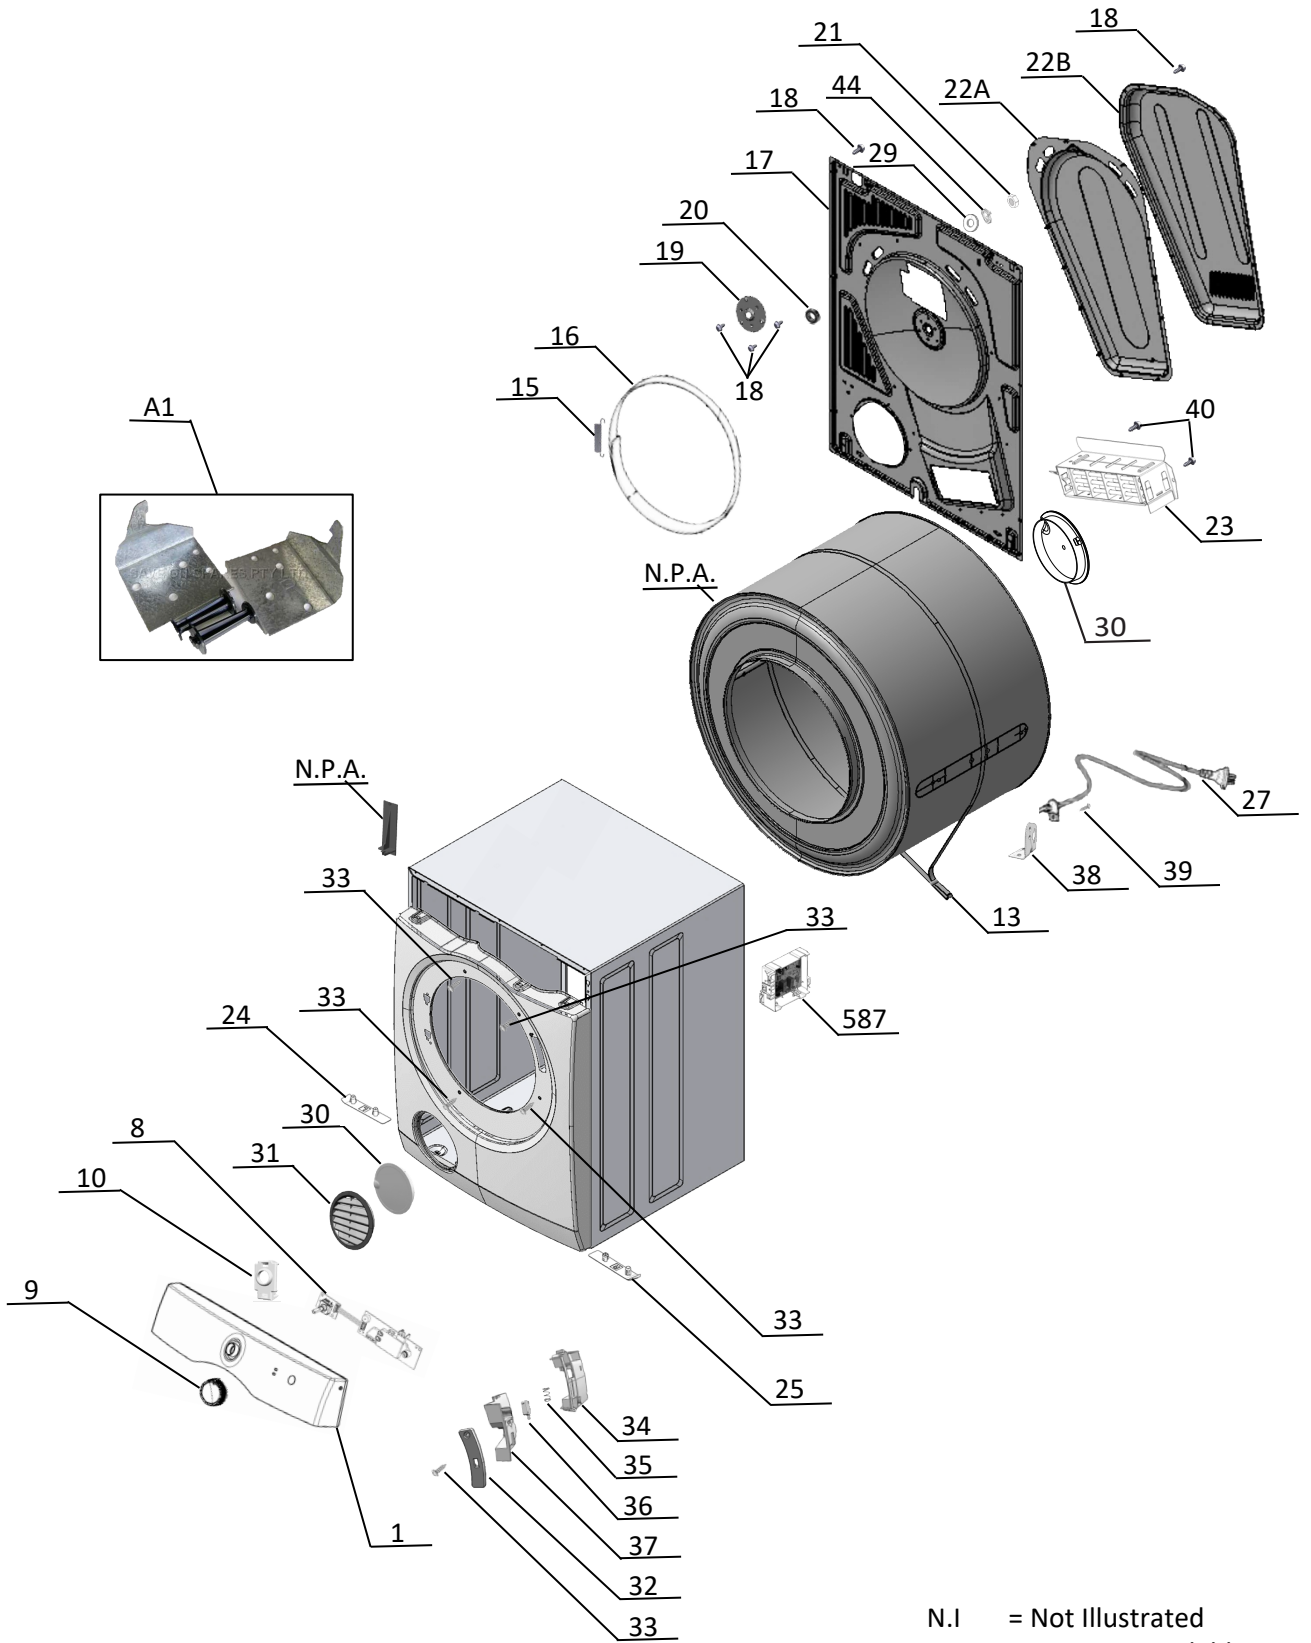

Completed document

Model: WDV656N3WB

PNC: 91600214100

N.I = Not Illustrated
 N.P.A. = Not Part Available

N.I = Not Illustrated
 N.P.A. = Not Part Available

Position of Bearing and Seal join

N.I = Not Illustrated
 N.P.A. = Not Part Available