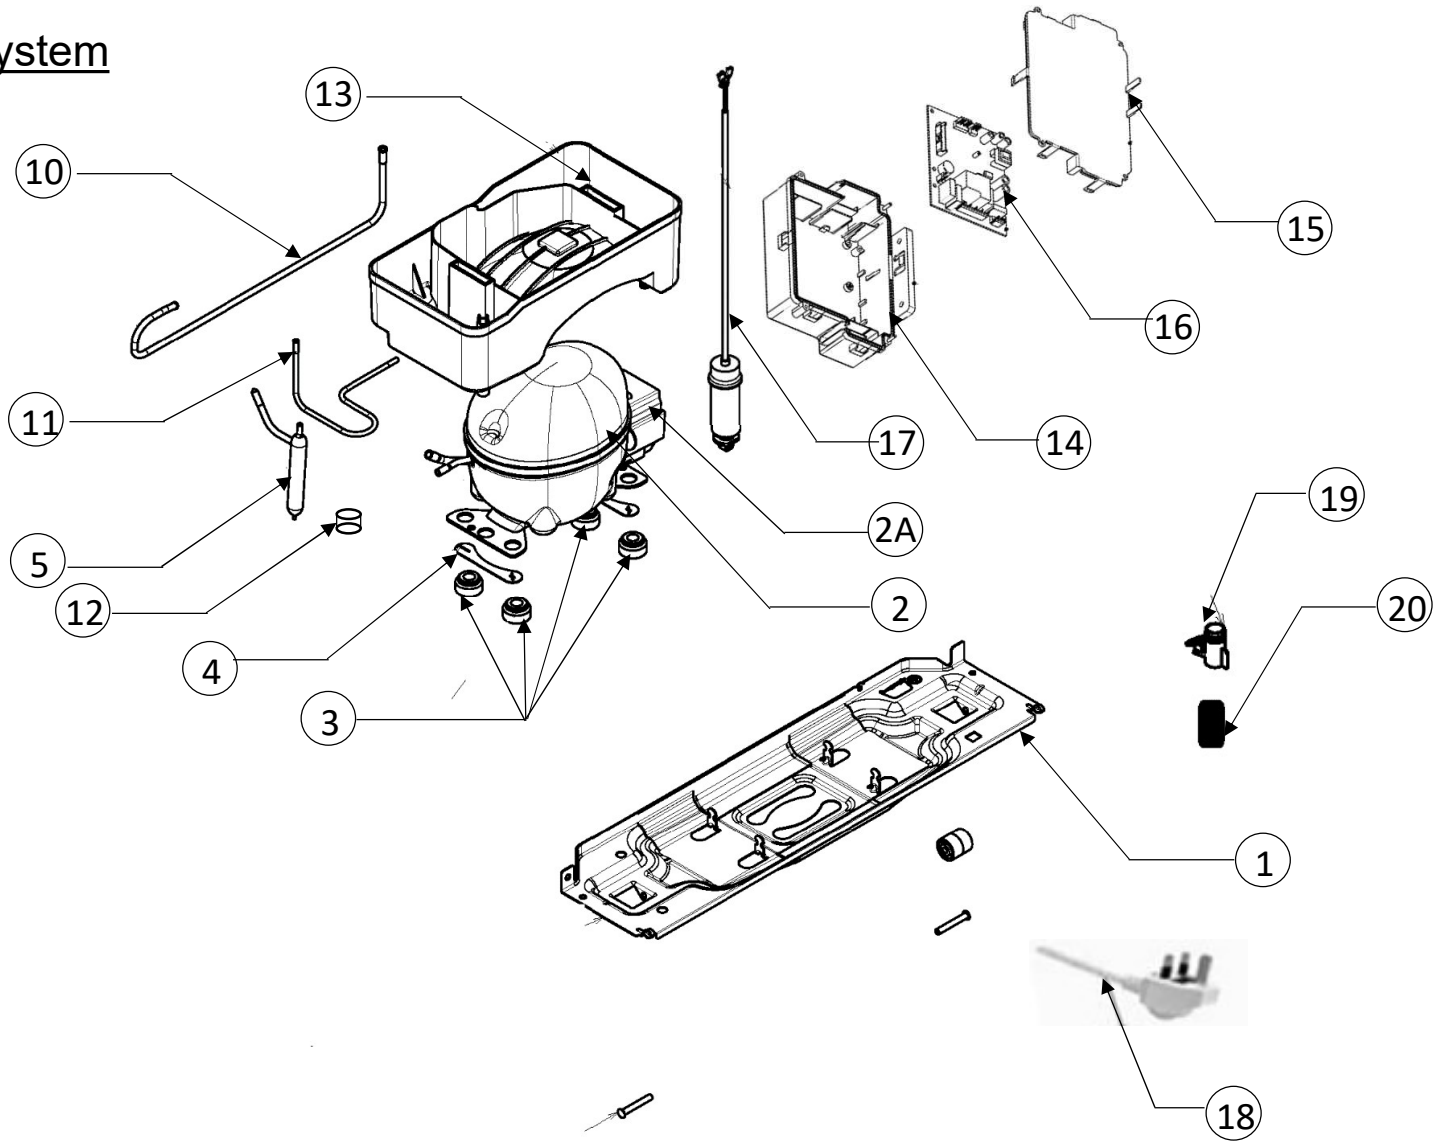

# **Completed document**

Model: WBB3100AK

PNC: 92506088800

# Refrigerant system

CABINET ASSEMBLY 2 / 2

DOOR ASSEMBLY

# CABINET INTERIOR

CABINET ASSEMBLY 1 / 2