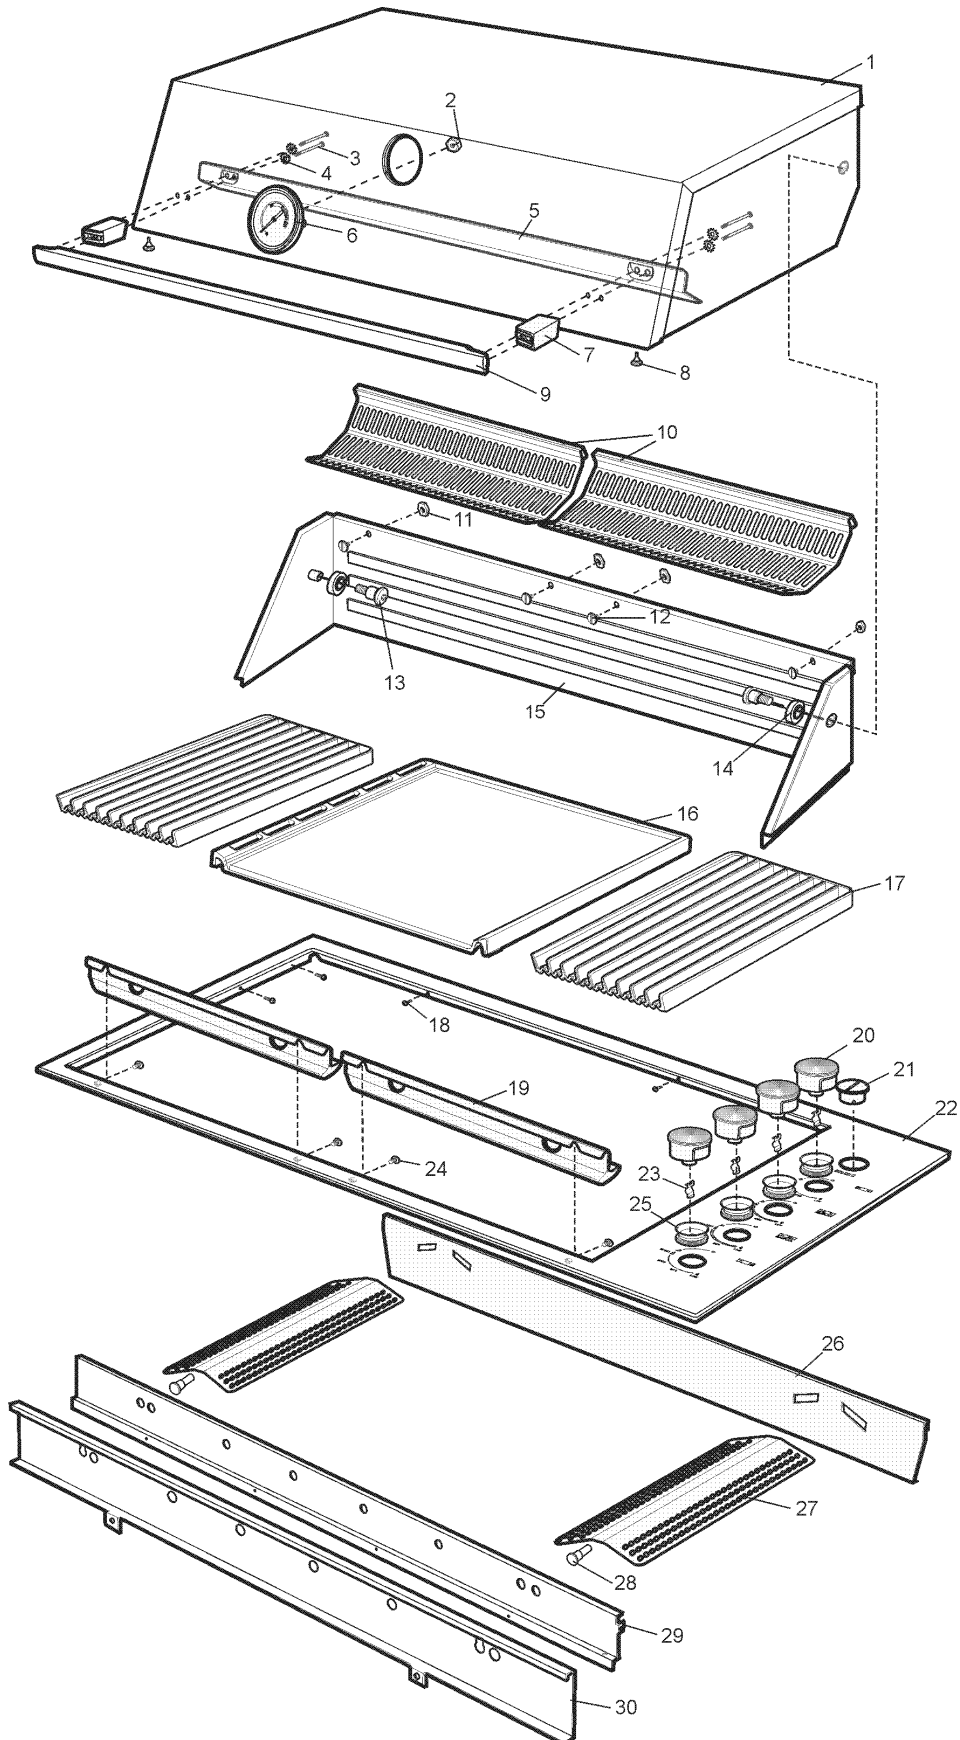

Electrolux

ELECTROLUX HOME PRODUCTS PTY LTD
ABN 51 004 762 341

Technical Publication N° BQ1007

Issue 3
Date: 11/2020

Beefeater

GAS
Built in BBQ
With FFD

This publication only applies
to units produced prior to
serial number: 93600000

MODELS
BSH158SA PNC 956003723
BSL158SA PNC 956003724

MODEL: BSH158AS

EX. VIEW DRAWING 8352
Top Assy.,

MODEL: ALL

EX. VIEW DRAWING 8255
Burner Box

MODEL: AII

EX. VIEW DRAWING 8256m2 Control Housing