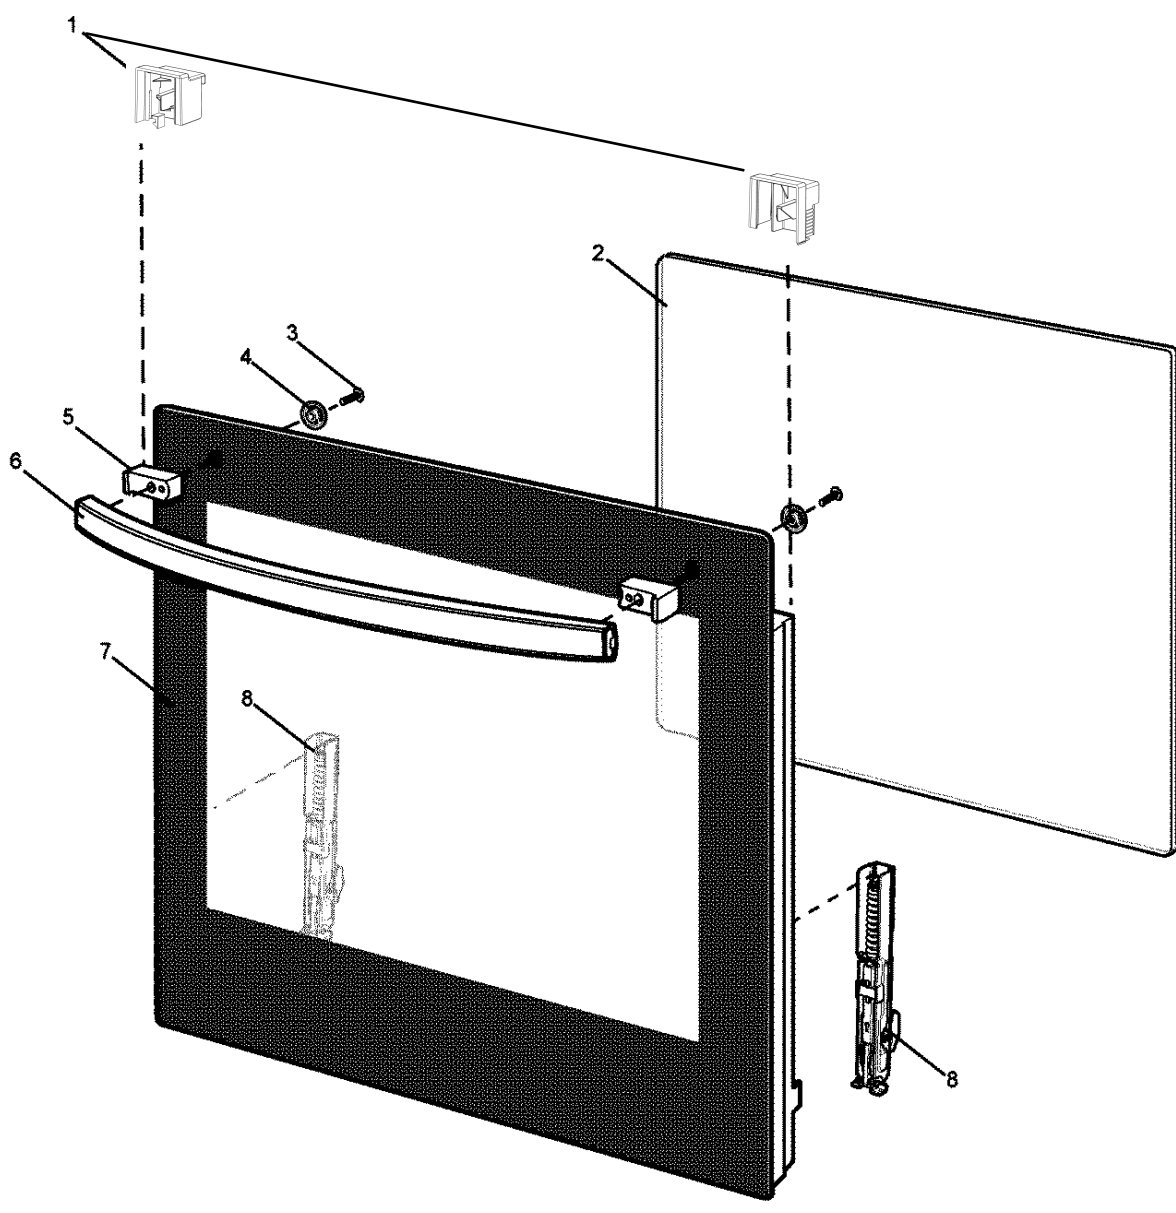

Completed document

Model: WLE620WC

PNC: 94059851138

Internal Pack

CONTROL PANEL ASSEMBLY

FRONT FRAME ASSEMBLY

HOB ASSEMBLY

STORAGE DRAWER ASSEMBLY