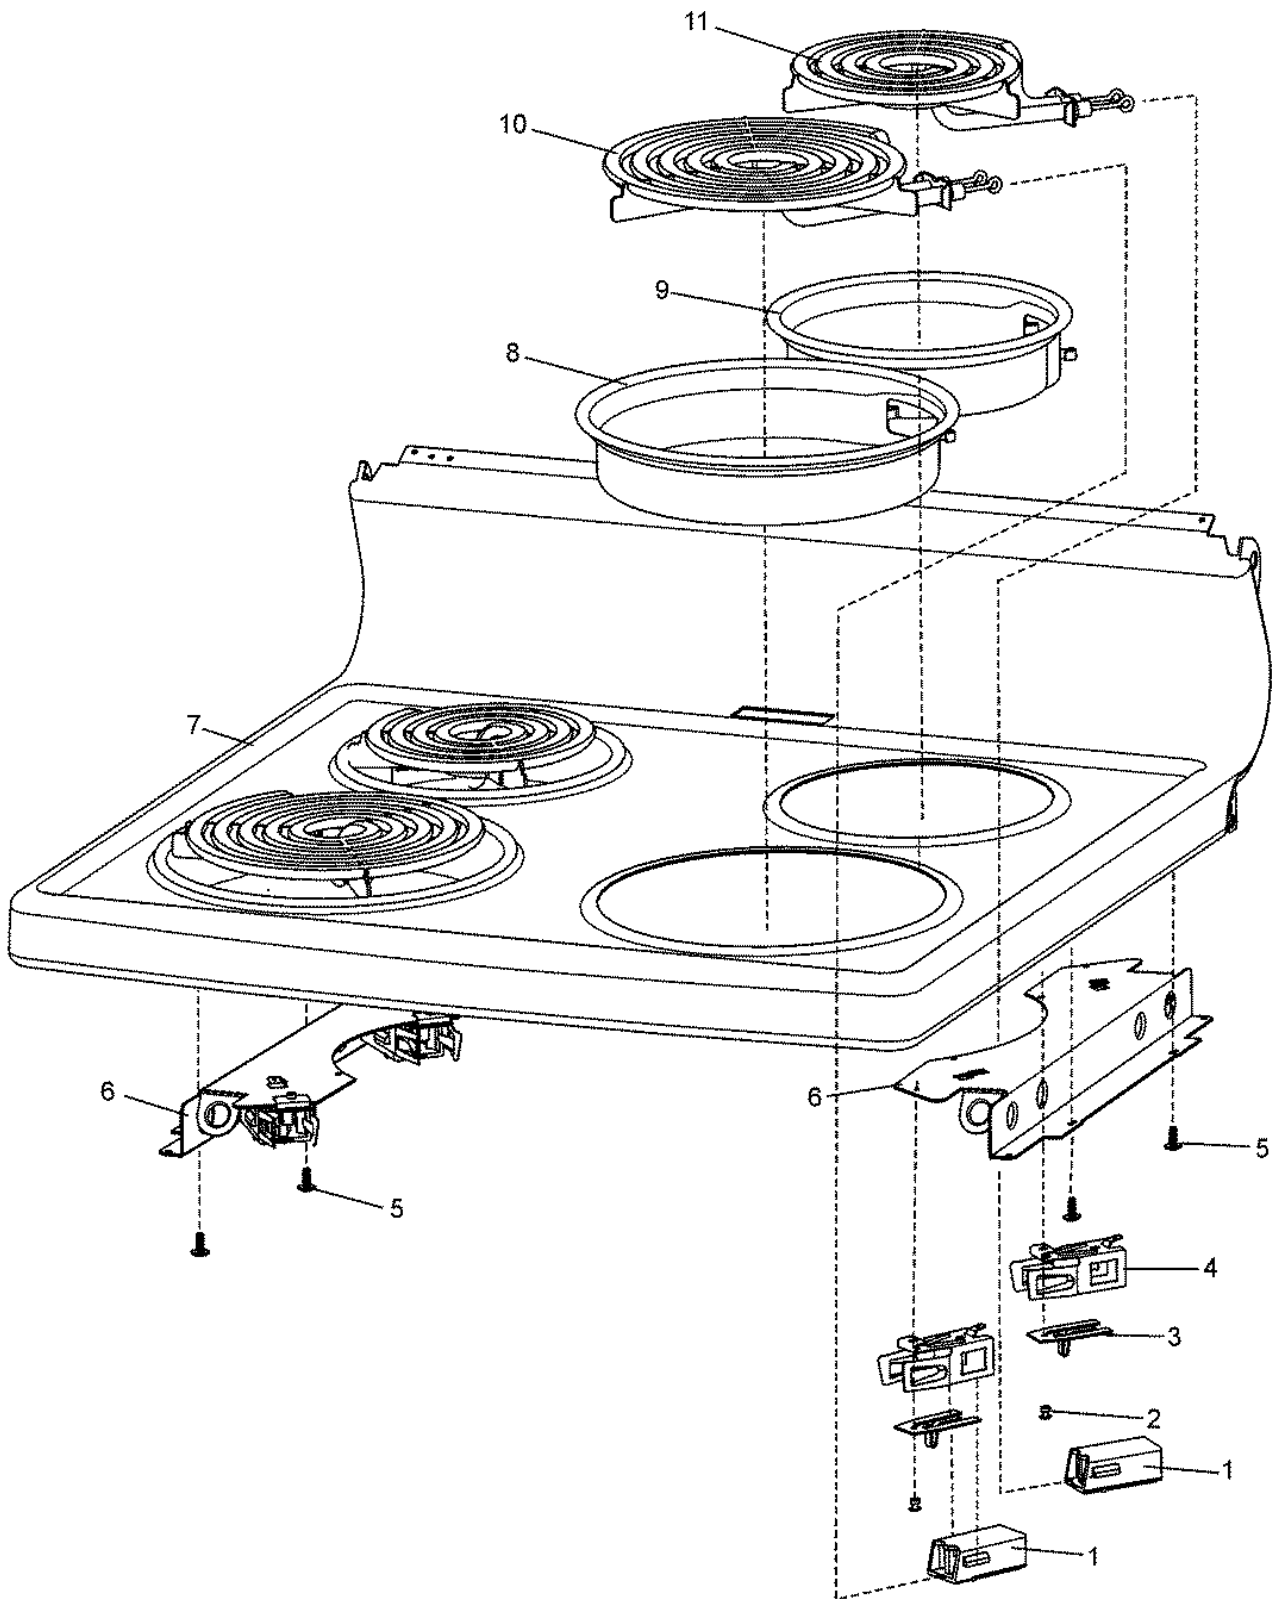

Completed document

Model: WLE620WC

PNC: 94059851138

Internal Pack

CONTROL PANEL ASSEMBLY

FRONT FRAME ASSEMBLY

HOB ASSEMBLY

STORAGE DRAWER ASSEMBLY