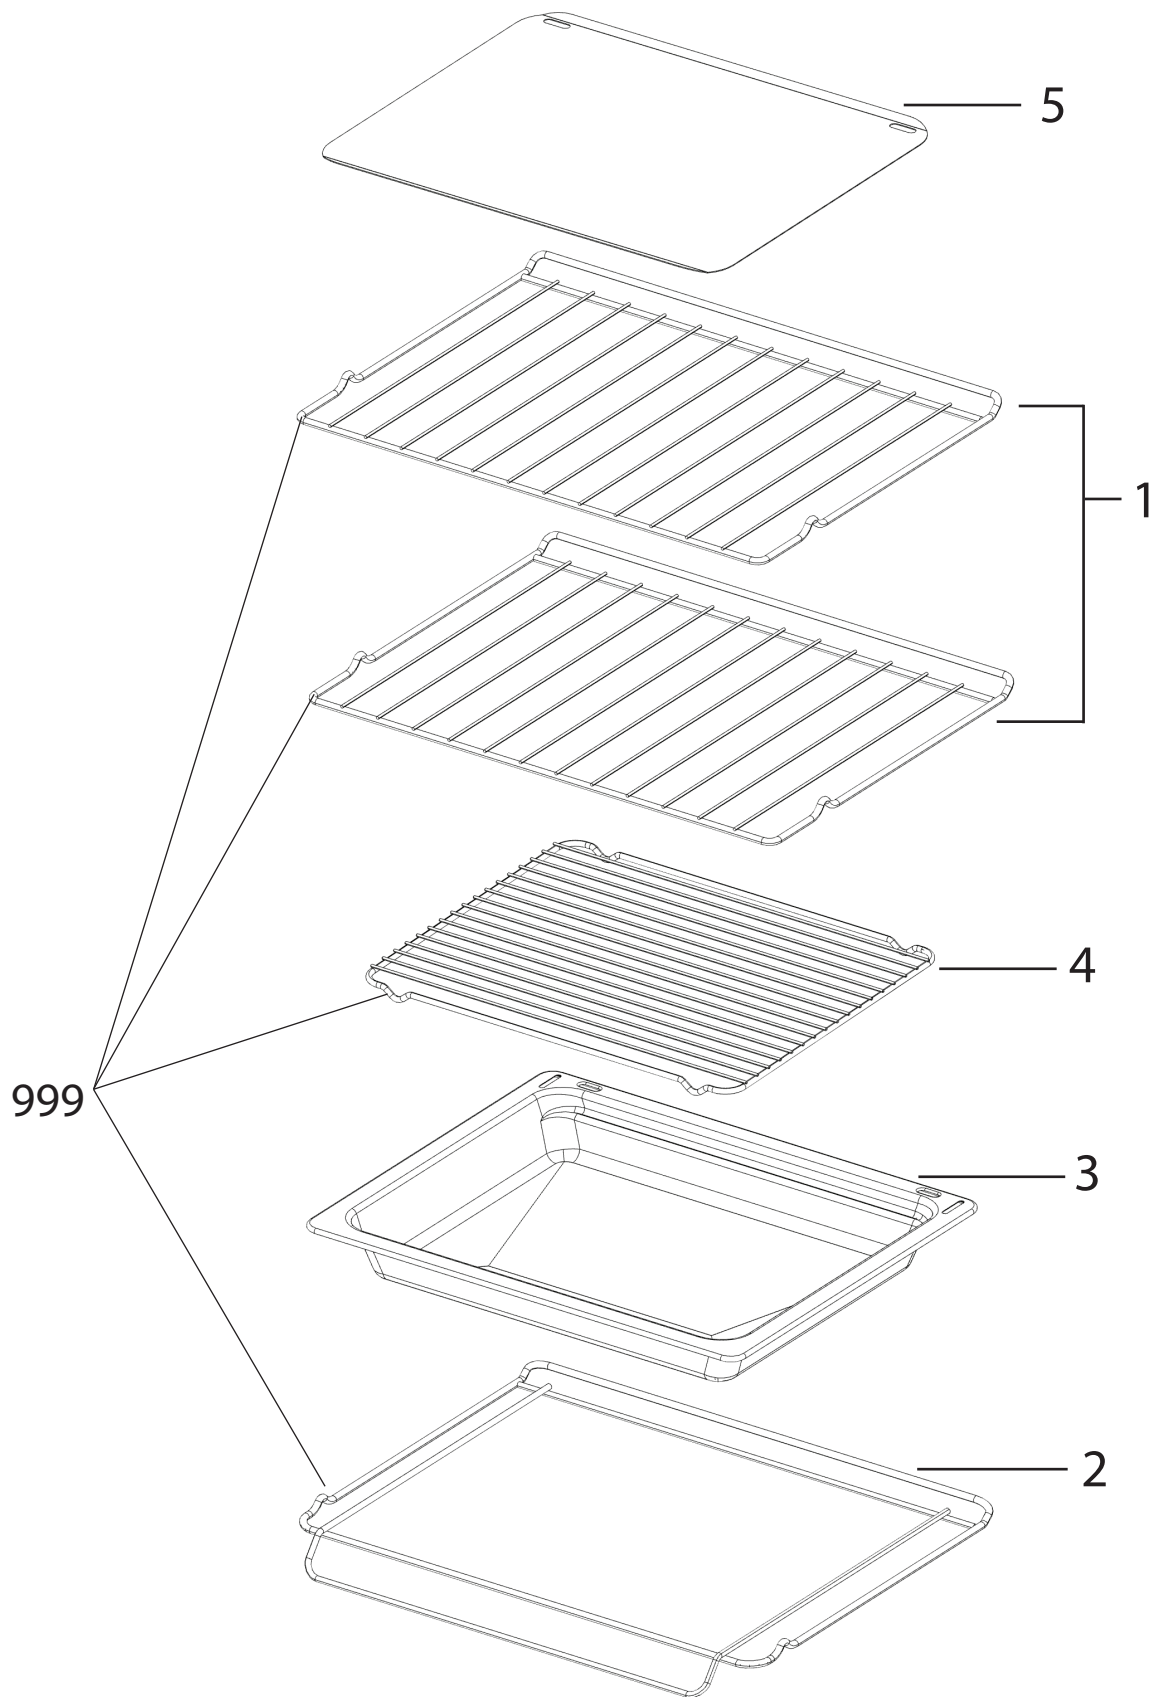

Completed document

Model: WLE620WC

PNC: 94059851138

Internal Pack

CONTROL PANEL ASSEMBLY

FRONT FRAME ASSEMBLY

HOB ASSEMBLY

STORAGE DRAWER ASSEMBLY