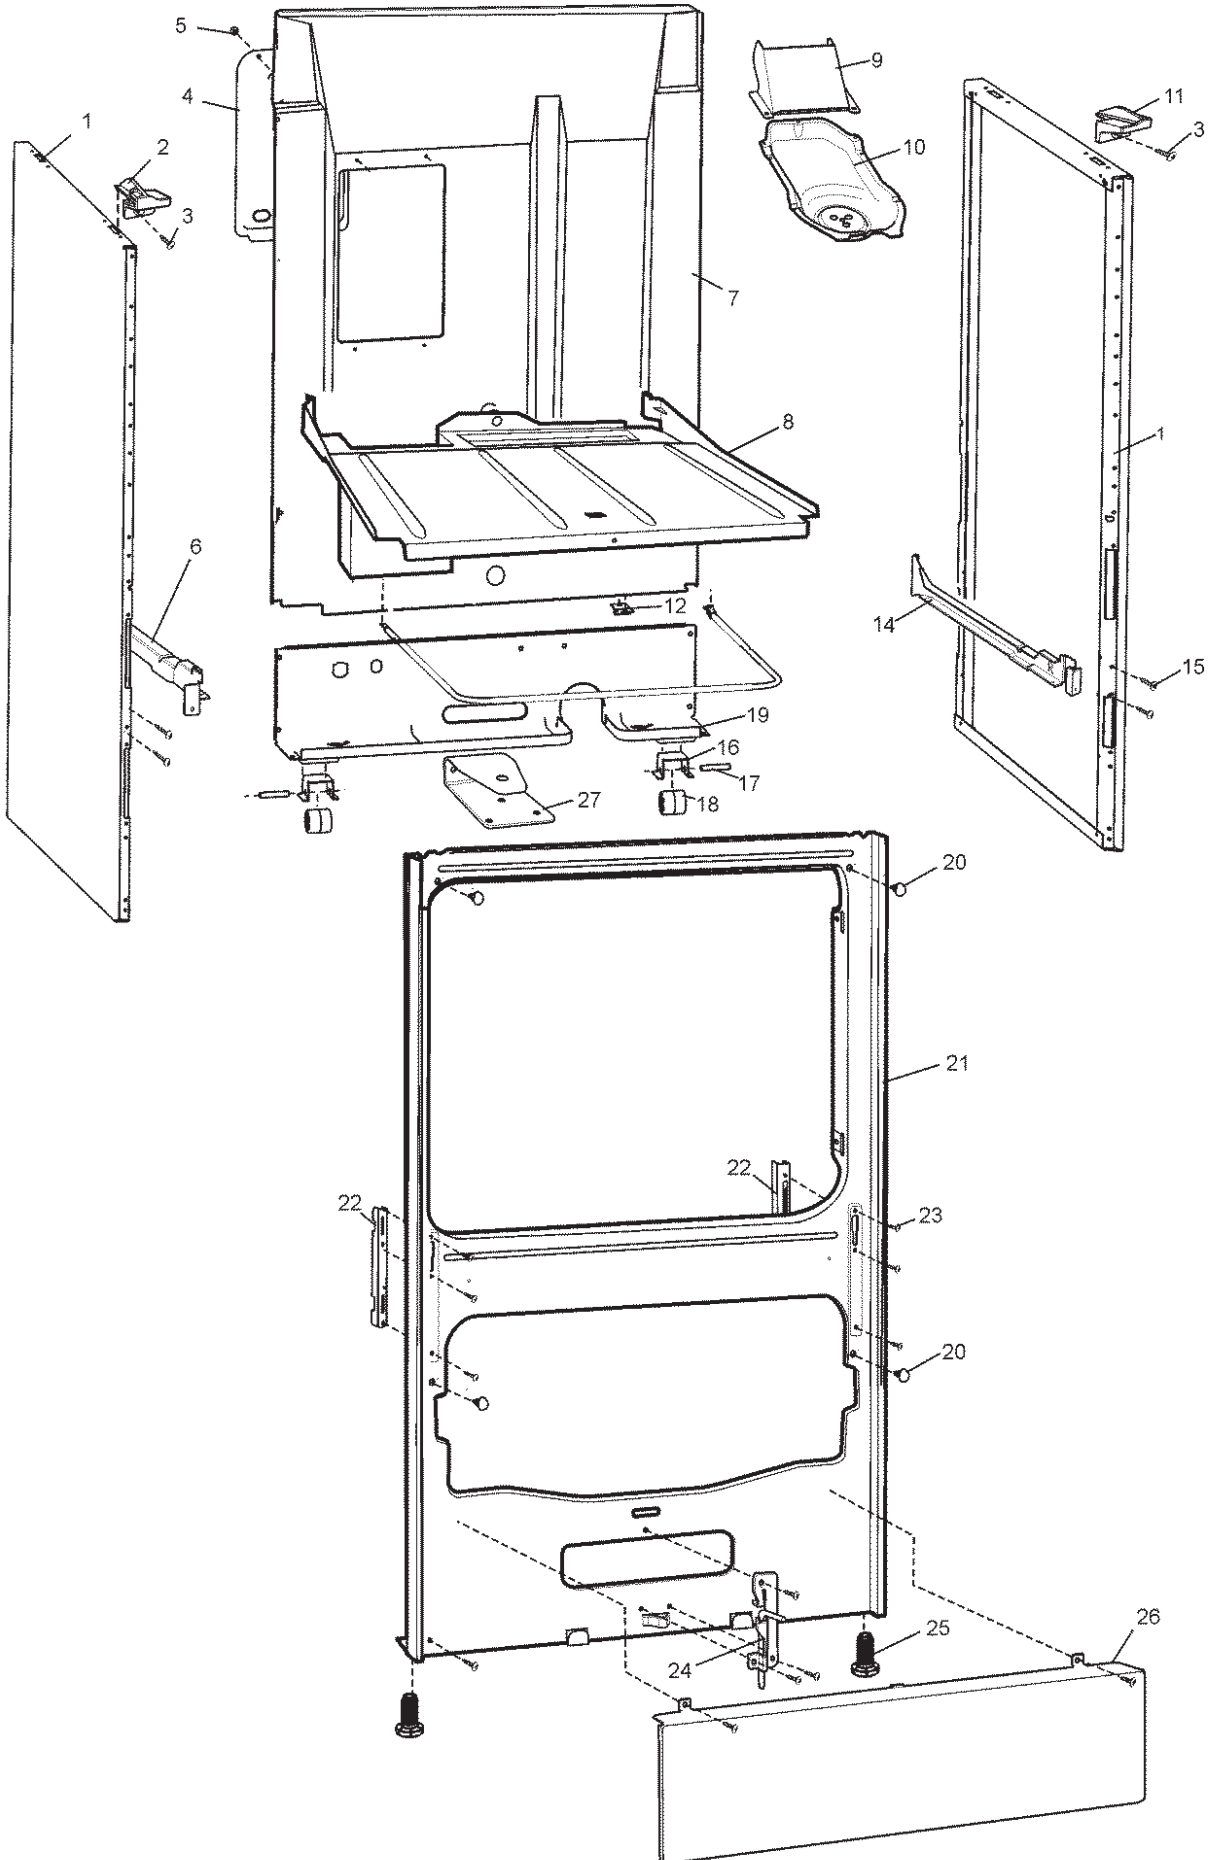

Completed document

Model: WLE620WC

PNC: 94059851138

Internal Pack

CONTROL PANEL ASSEMBLY

FRONT FRAME ASSEMBLY

HOB ASSEMBLY

STORAGE DRAWER ASSEMBLY