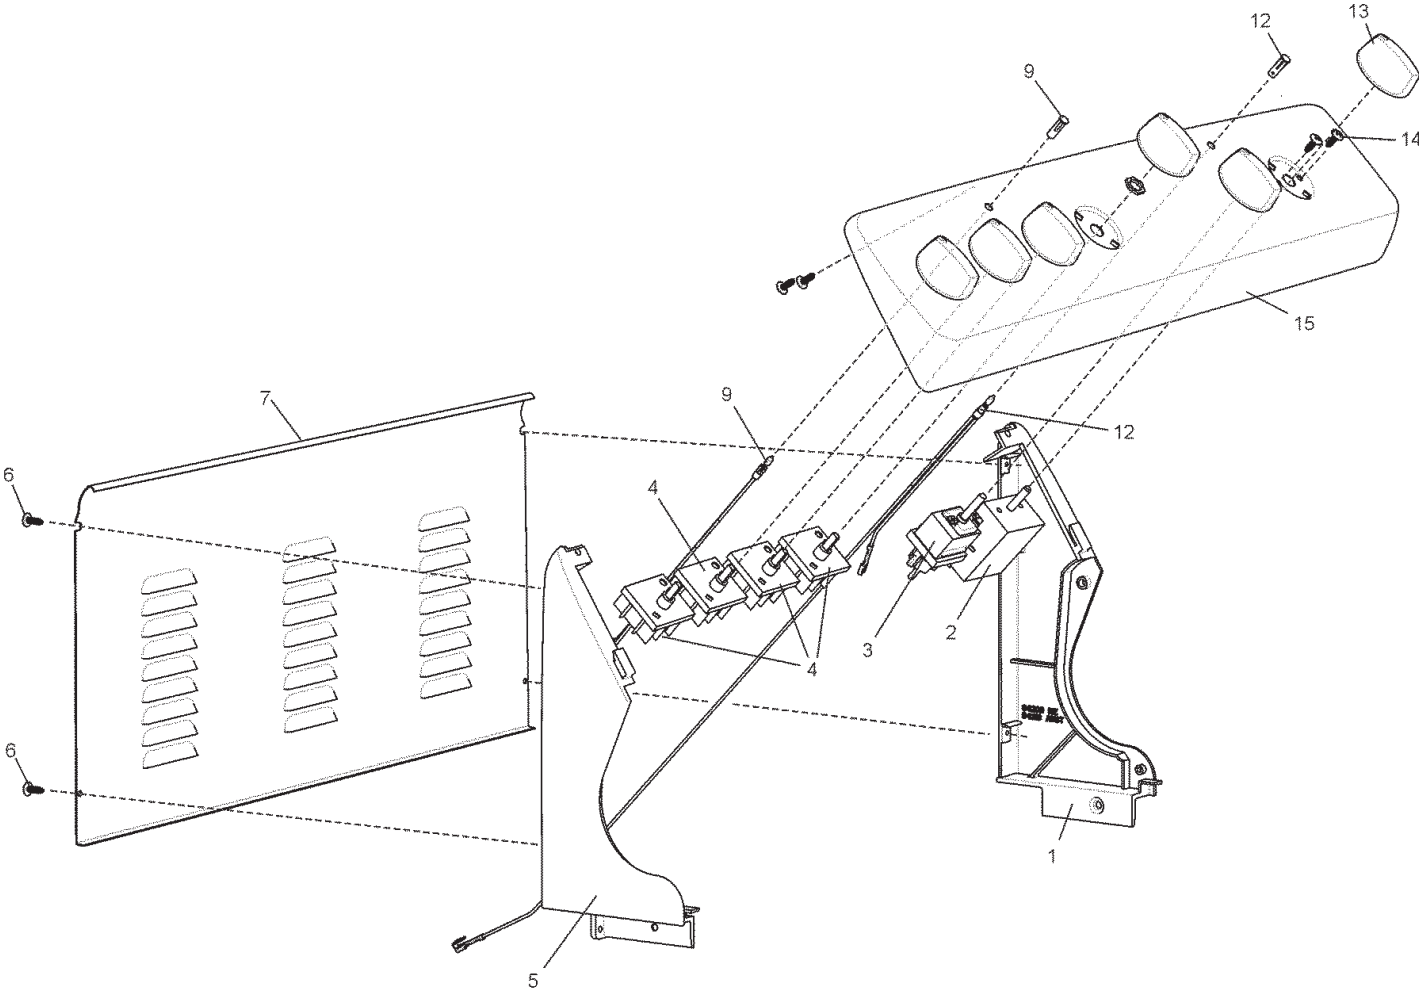

Completed document

Model: WLE620WC

PNC: 94059851138

Internal Pack

CONTROL PANEL ASSEMBLY

FRONT FRAME ASSEMBLY

HOB ASSEMBLY

STORAGE DRAWER ASSEMBLY