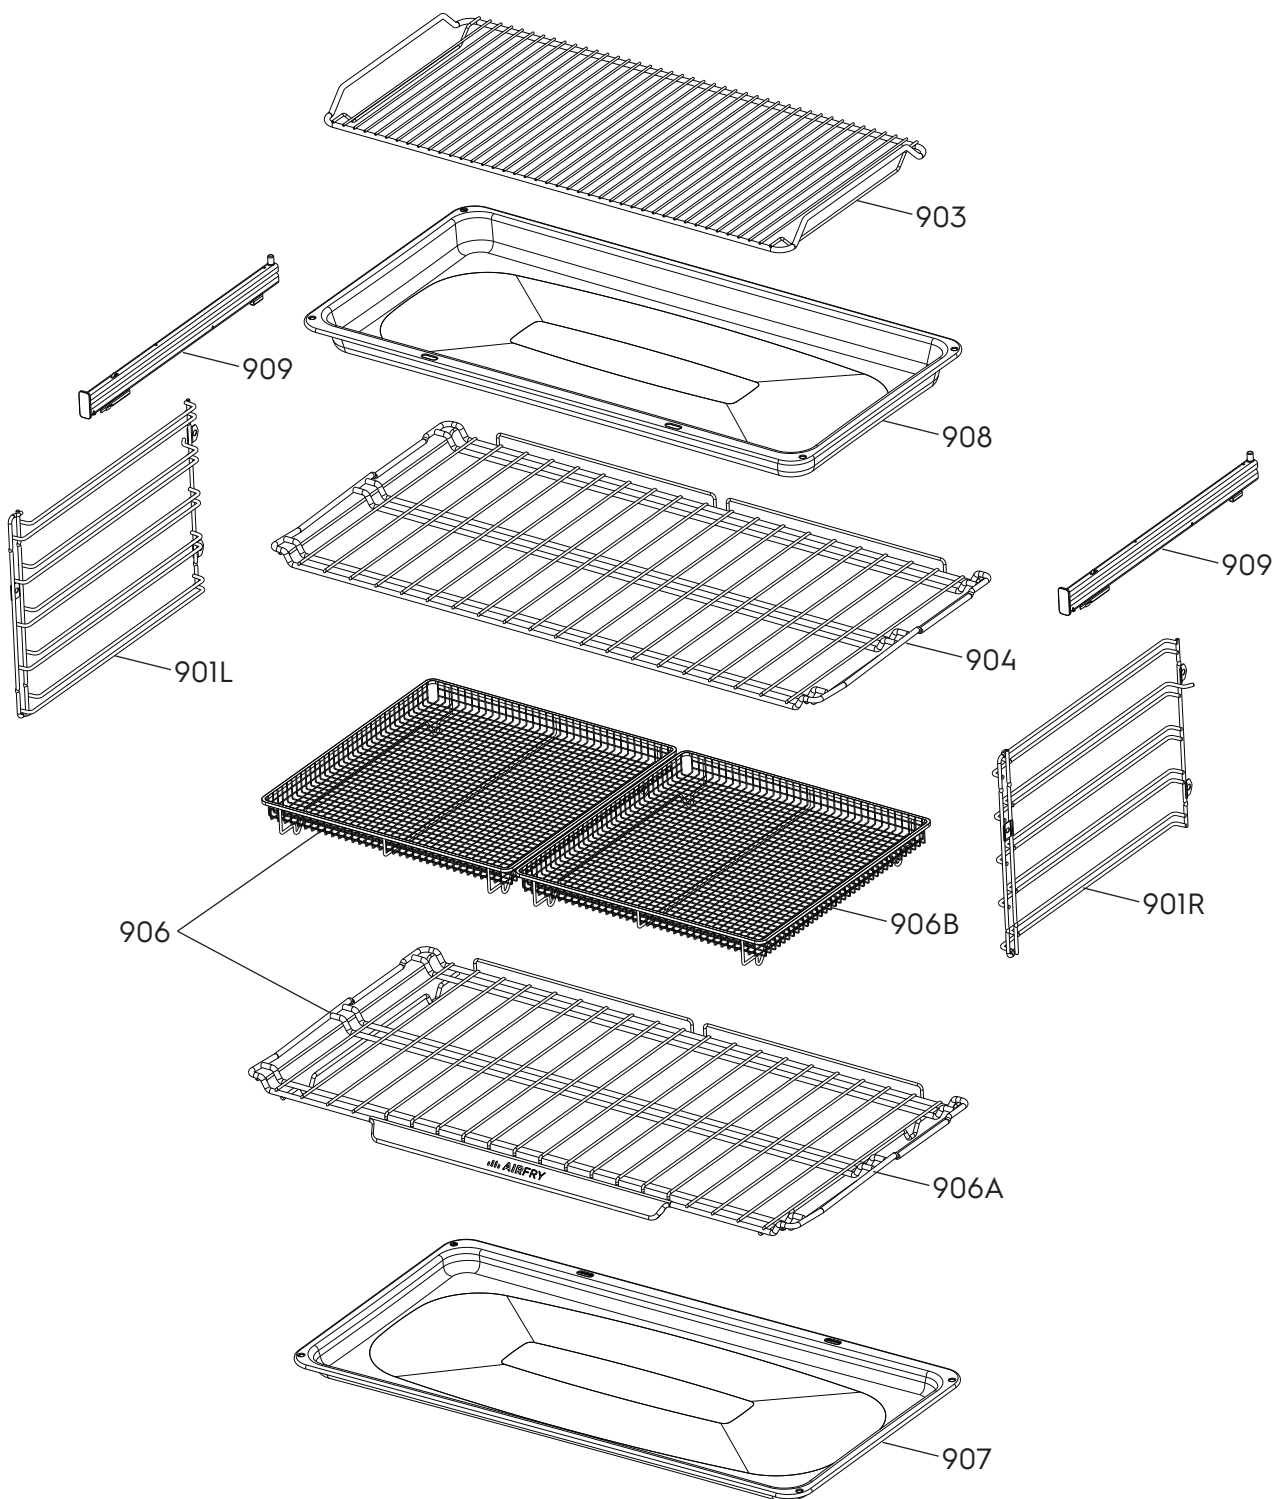

Completed document

Model: WFE9516DD

PNC: 94430005013

HOUSING 001

OVEN

COMMAND PANEL

ACCESSORIES

RACK PACK POSITION 999 : CONSIST OF 901L, 901R, 903, 904

AIR FRY PACK POSITION 906 : CONSIST OF 906A, 906B

OVEN DOOR

STORAGE DOOR