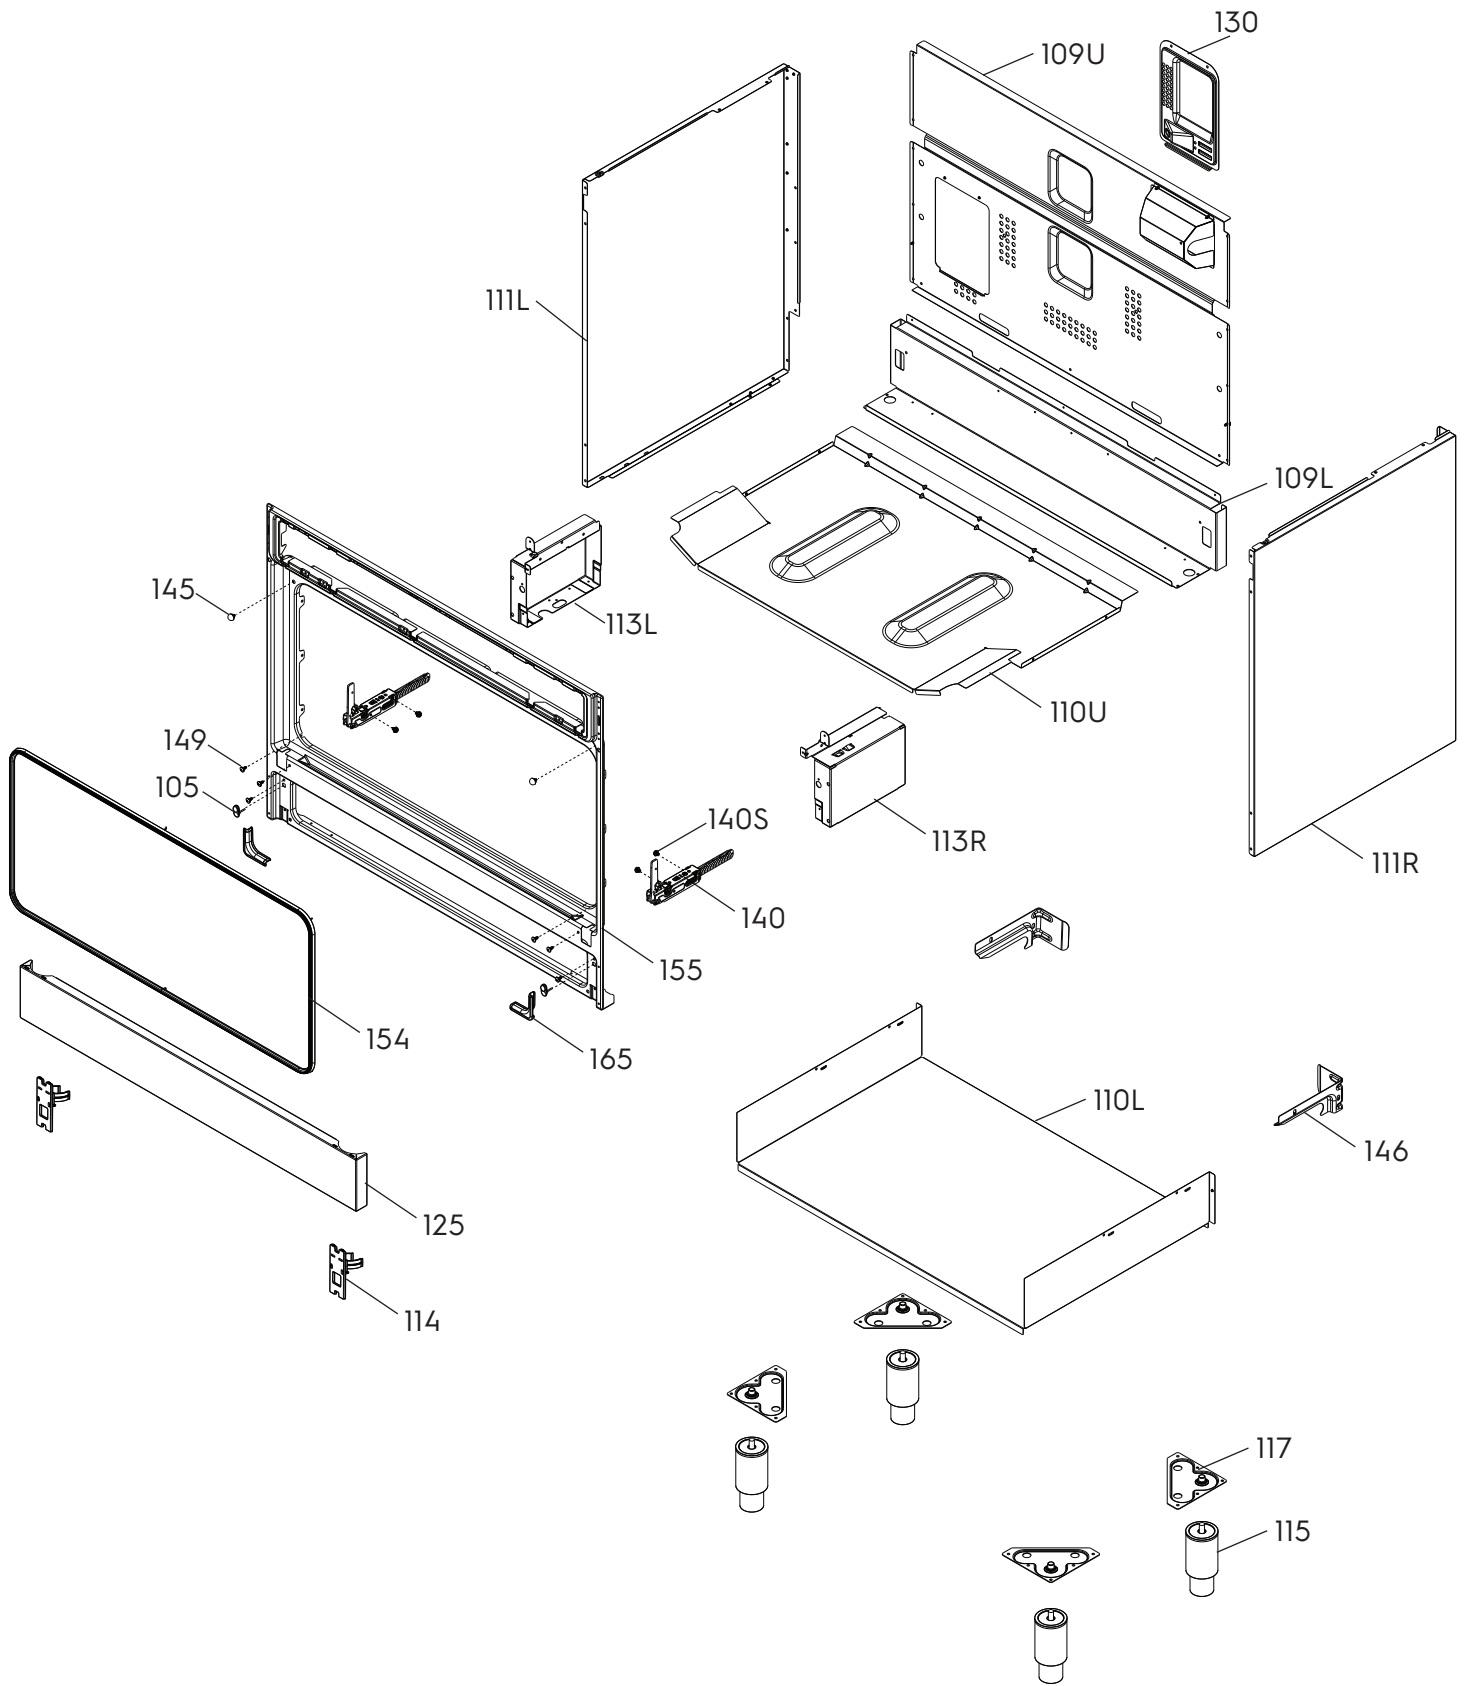

Completed document

Model: WFE9516DD

PNC: 94430005013

HOUSING 001

OVEN

COMMAND PANEL

ACCESSORIES

RACK PACK POSITION 999 : CONSIST OF 901L, 901R, 903, 904

AIR FRY PACK POSITION 906 : CONSIST OF 906A, 906B

OVEN DOOR

STORAGE DOOR