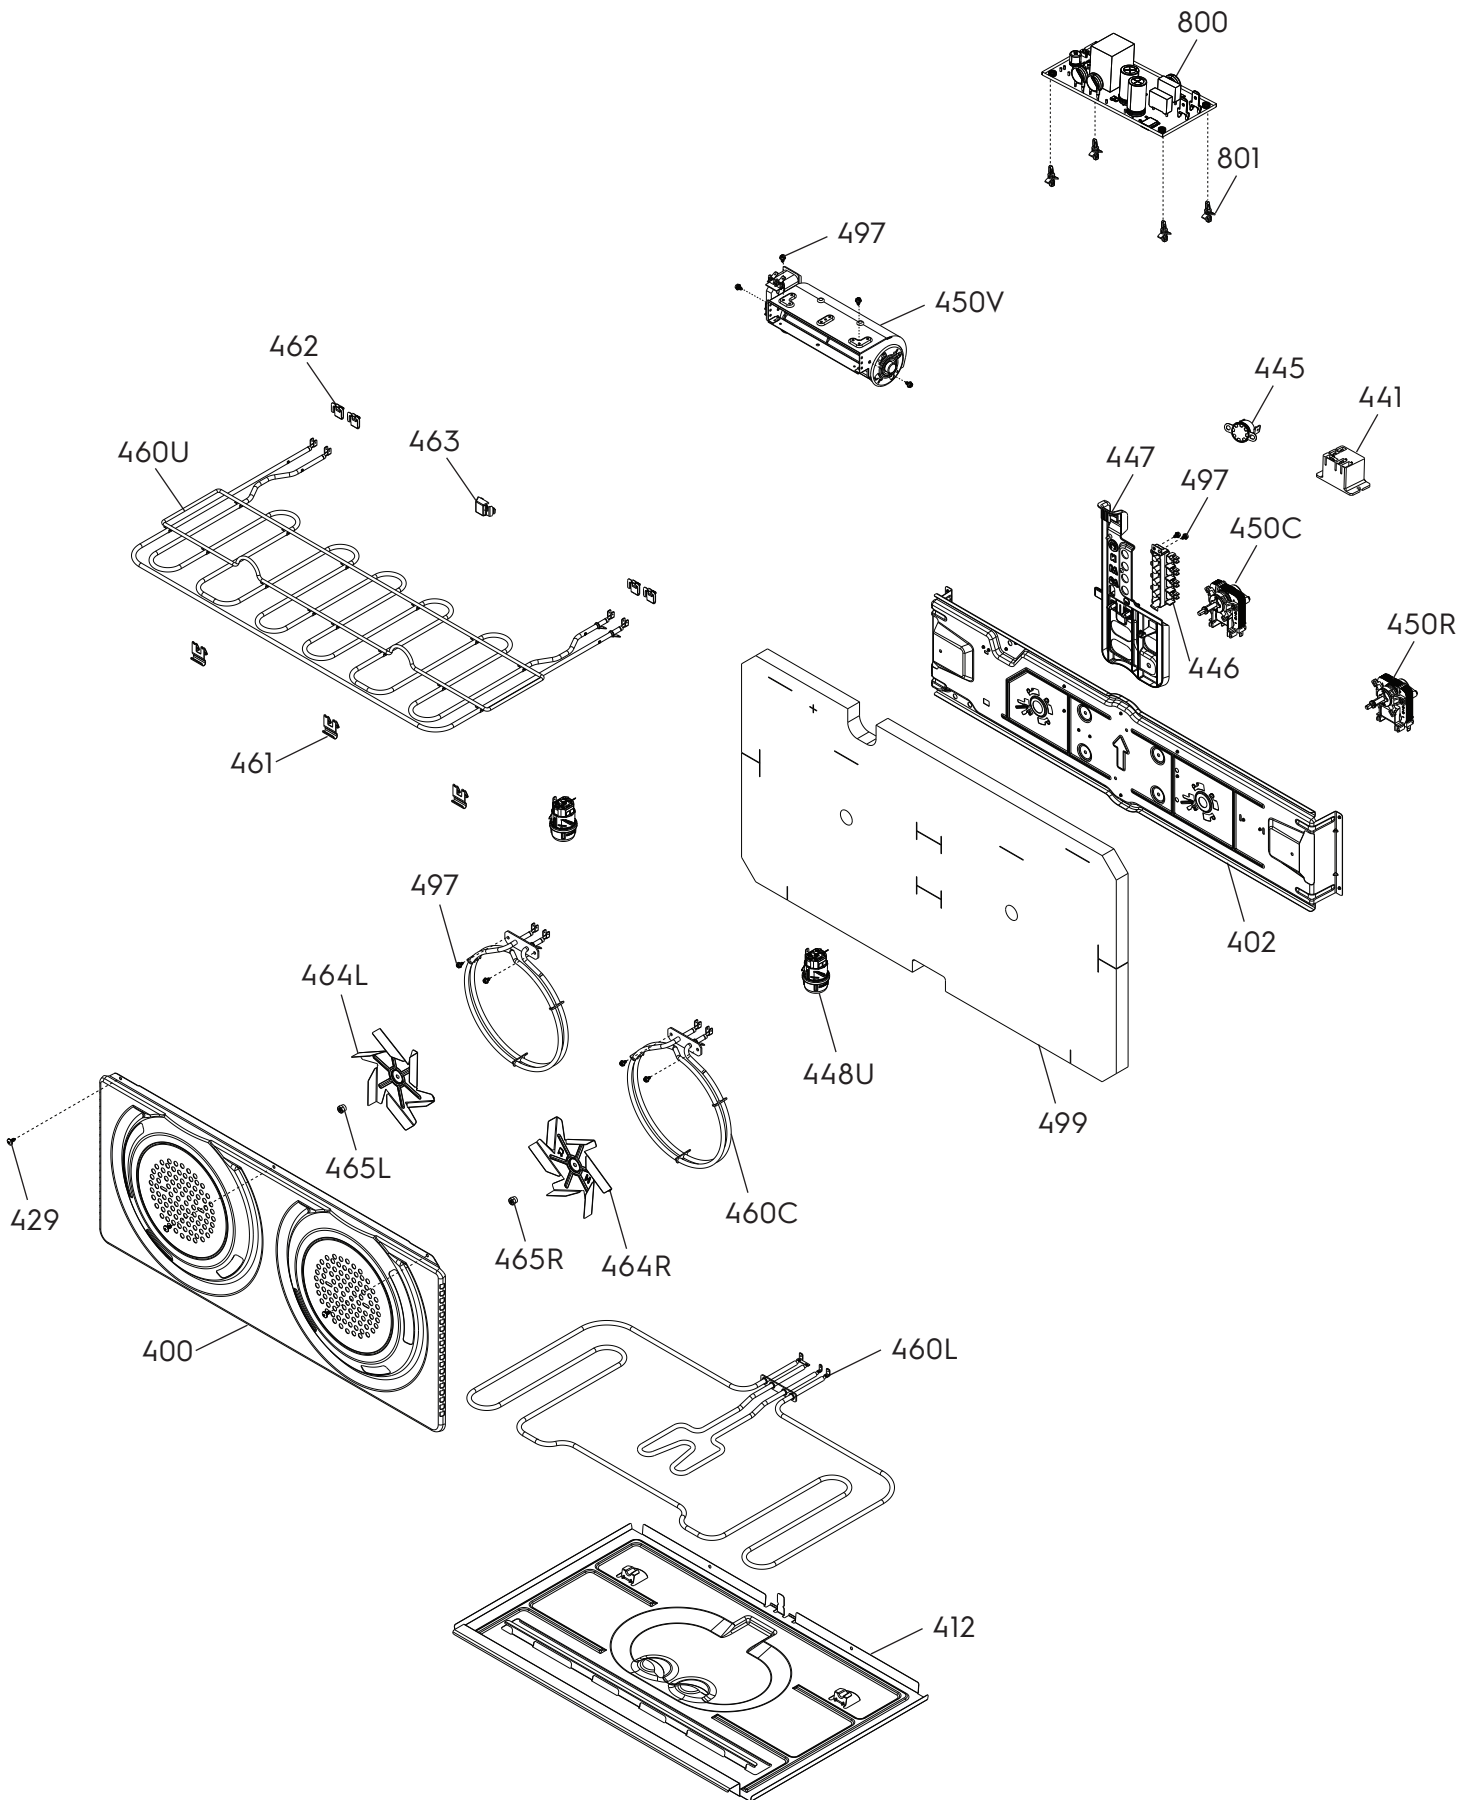

Completed document

Model: WFE9516DD

PNC: 94430005013

HOUSING 001

OVEN

COMMAND PANEL

ACCESSORIES

RACK PACK POSITION 999 : CONSIST OF 901L, 901R, 903, 904

AIR FRY PACK POSITION 906 : CONSIST OF 906A, 906B

OVEN DOOR

STORAGE DOOR