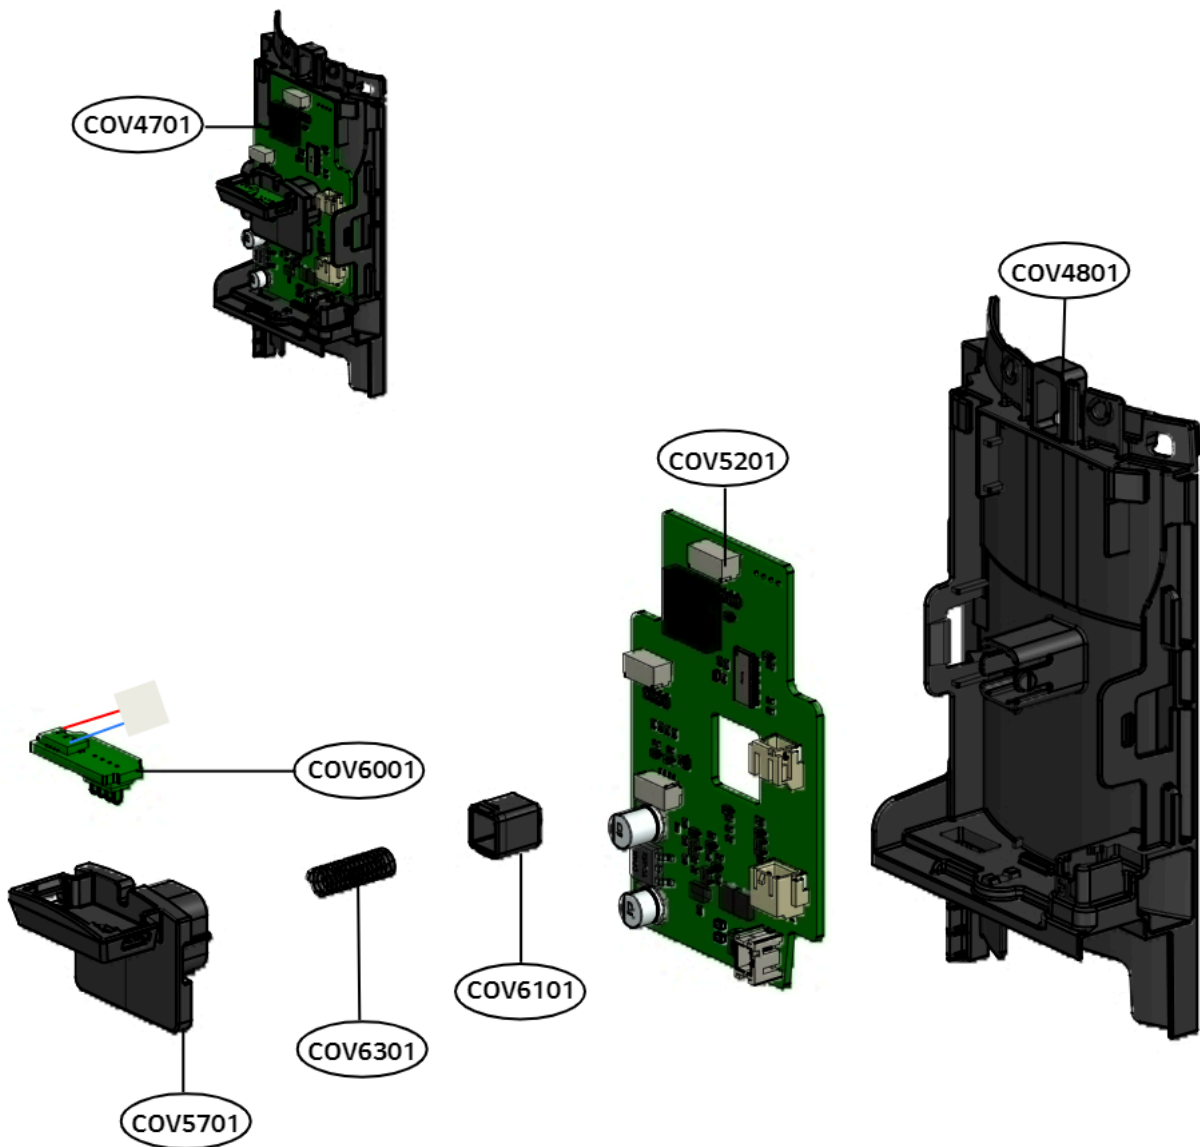

Exploded view of structure and list of parts(3D)

■ Handle Assembly

No.	부품명	Location No
1	Handle Assembly	COV0001
2	Base,Handle	COV0101
3	Cover,Handle	
4	Decor,Button	COV0201
5	Cover,LED	-
6	Film,LED	-
7	Gasket,LED	-
8	Button	-
9	PCB Assembly,Key	COV0401
10	PCB Assembly,Key	COV0501
11	Holder Assembly	COV0801
12	Holder,Terminal	-
13	Pin,Customized	-
14	Harness,Single	COV0601
15	Harness,Single	COV0701

Exploded view of structure and list of parts(3D)

■ Cover Assembly Top

No.	부품명	Location No
1	Cover Assembly,Top	COV9601
2	Cover,Décor	COV3101
3	Cover,Exhaust Filter	COV9701
4	Cover,Top	COV9801
5	Gasket,Sealing	COV9901

Exploded view of structure and list of parts(3D)

■ Cover Assembly,Front

No.	부품명	Location No
1	Cover Assembly,Front	COV4701
2	PCB Assembly,Main	COV5201
3	PCB Assembly,Sub	COV6001
4	Supporter,PCB	COV5701
5	Cover Front	COV4801
6	Locker	COV6101
7	Spring	COV6301

Exploded view of structure and list of parts (3D)

Supporter Cover Assembly

No.	부품명	Location No
1	Supporter Assembly	COV0901
2	Supporter,Cover	-
3	Terminal,Contact	-
4	Cable,Assembly	

Exploded view of structure and list of parts(3D)