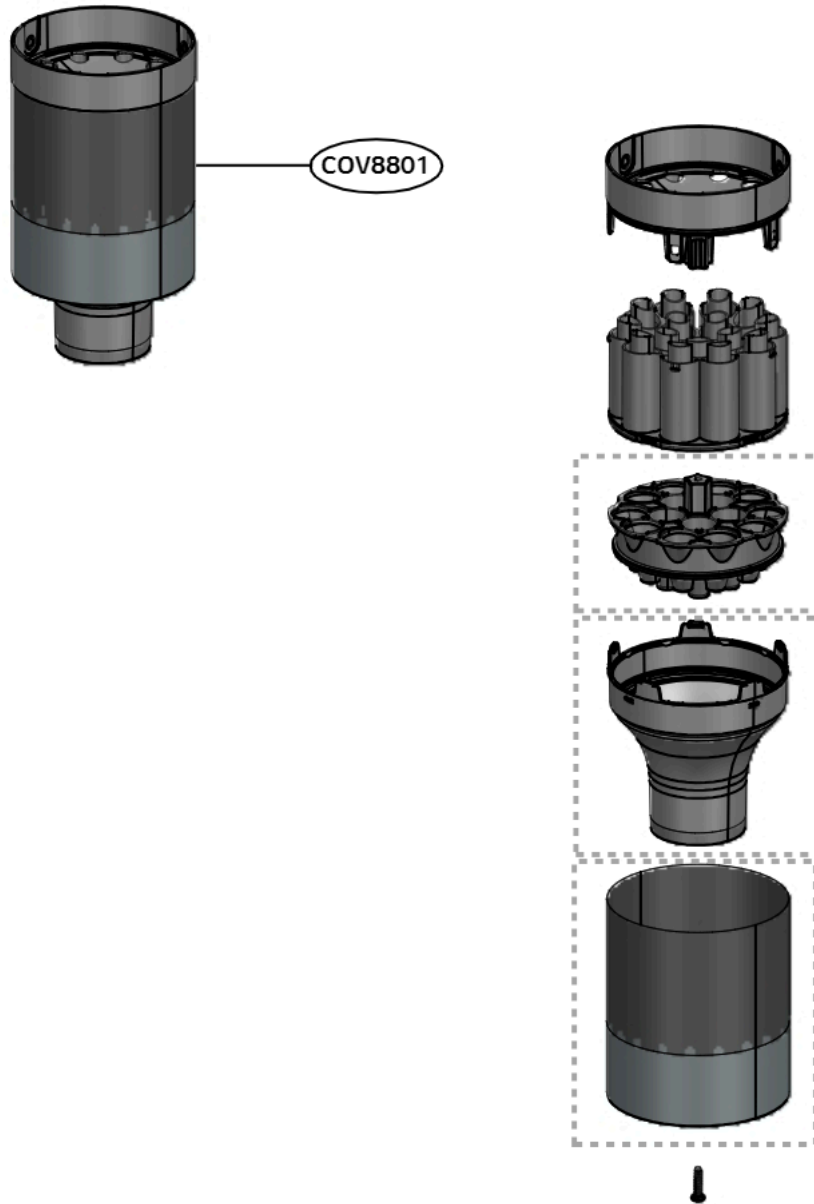

Exploded view of structure and list of parts (3D)

■ Frame Assembly

No.	부품명	Location No
1	Frame Assembly	COV8801
2	Frame,Filter	-
3	Strainer,Inner	-
4	Duct Assembly,Dust	-
5	Duct,Dust	-
6	Gasket	-
7	Cover Assembly,Dust	-
8	Cover,Décor	-
9	Gasket	-
10	Cover Assembly	-
11	Mesh	-
12	Cover,Display	-