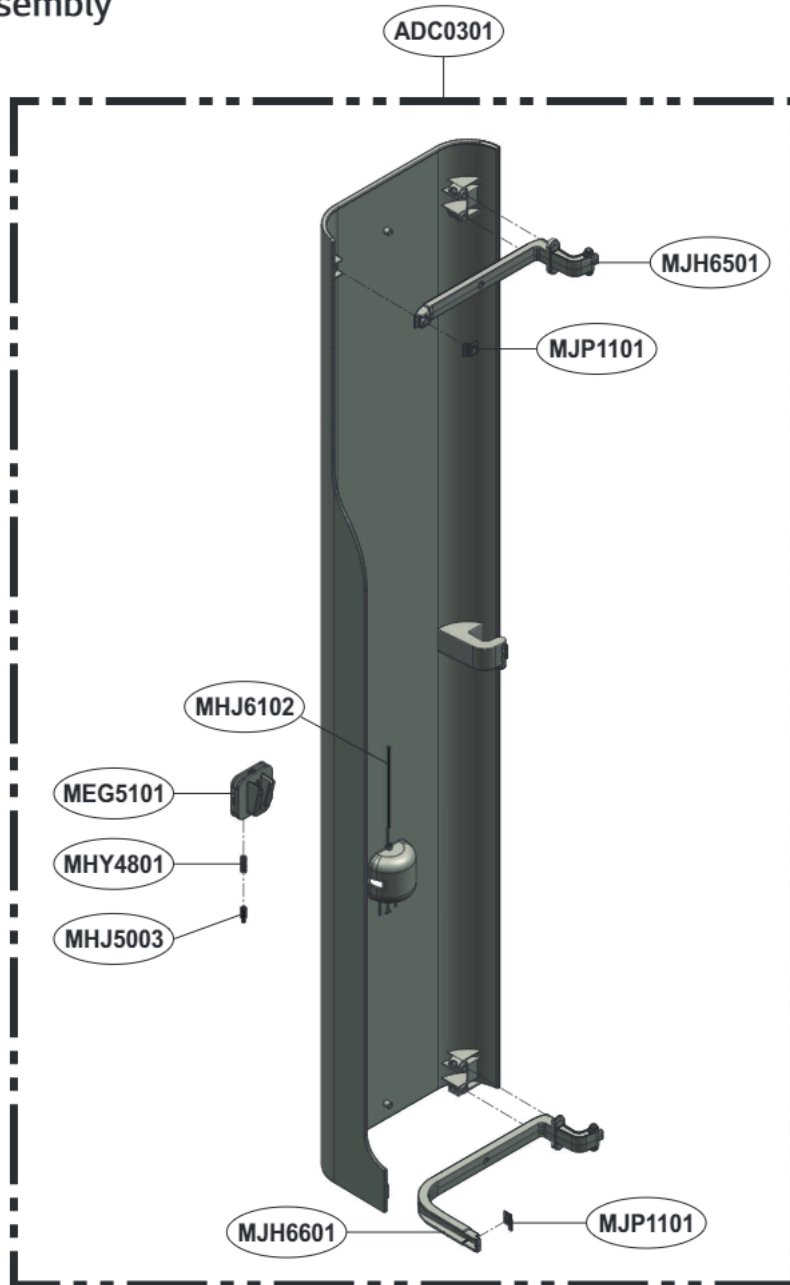

Exploded view of structure and list of parts(3D)

■ Accessory

No.	부품명	Location No
1	Brush Assembly ,Dust	ABC901
2	Nozzle Assembly, Crevice	AGB401
3	Pipe Assembly,Telescopic	
4	Accessory Assembly	

■ Extension Pipe

■ Mop

Exploded view of structure and list of parts

■ Nozzle Assembly, Turbine

AGB901

Exploded view of structure and list of parts

Station Assembly

Exploded view of structure and list of parts

■ Body Cover Assembly

Exploded view of structure and list of parts

■ Top Cover Assembly

Exploded view of structure and list of parts

■ Door Assembly

Exploded view of structure and list of parts

■ Duct Assembly – 올인원타워

Exploded view of structure and list of parts

Chamber Assembly

Exploded view of structure and list of parts

Bottom Plate Assembly