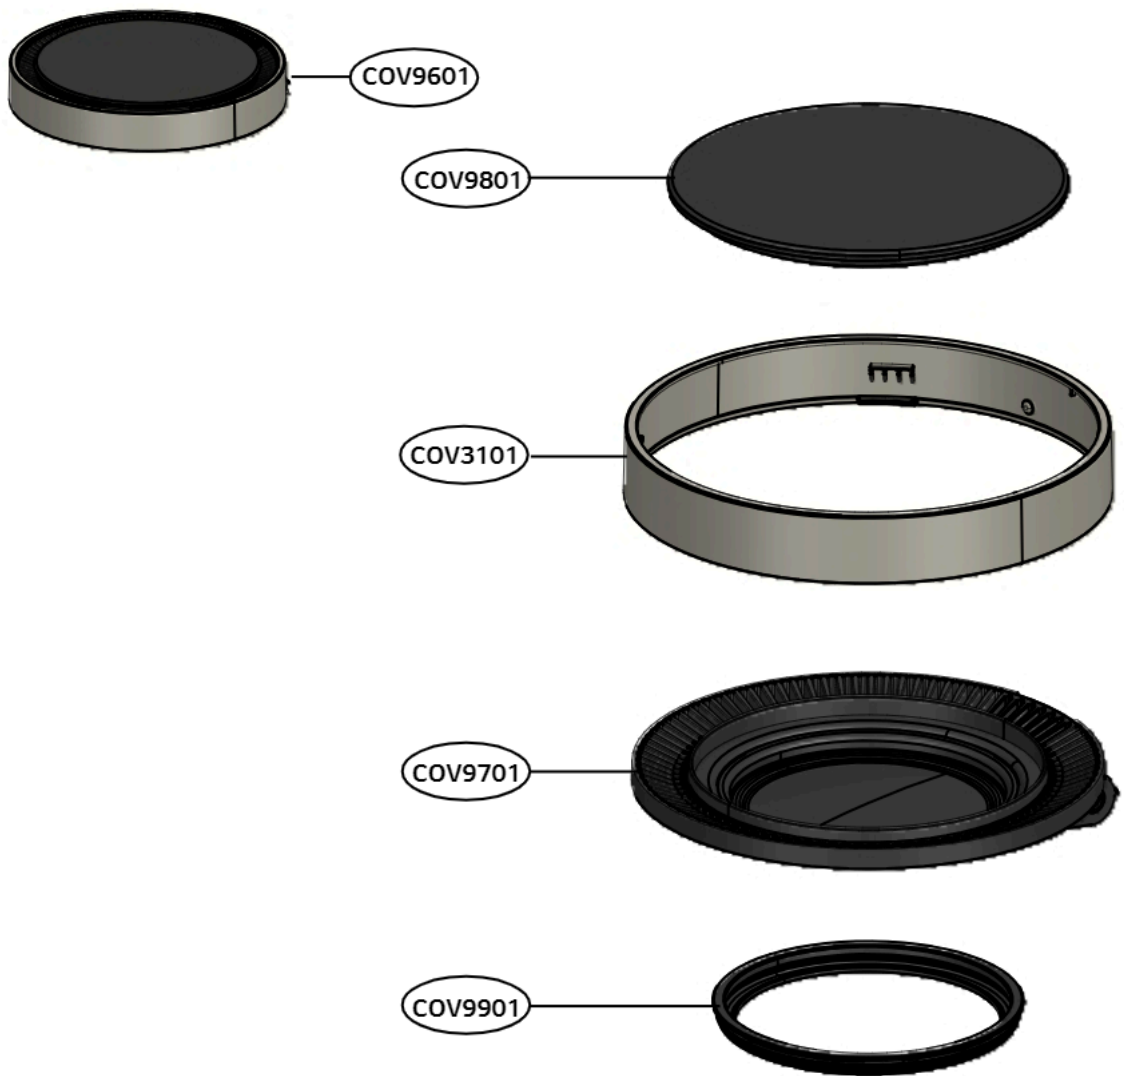

Exploded view of structure and list of parts (3D)

■ Tank Assembly, Set (압축레버)

No.	부품명	Location No
1	Cover,Lever	COV8301
2	Lever,Release	COV8201
3	Décor,Button	COV8101
4	Shaft	-
5	Button,Release	COV8001
6	Guide Assembly	COV3701
7	Bushing	-
8	Spring	-
9	Ring	COV4001

Exploded view of structure and list of parts(3D)

■ Handle Assembly

No.	부품명	Location No
1	Handle Assembly	COV0001
2	Base,Handle	COV0101
3	Cover,Handle	
4	Decor,Button	COV0201
5	Cover,LED	-
6	Film,LED	-
7	Gasket,LED	-
8	Button	-
9	PCB Assembly,Key	COV0401
10	PCB Assembly,Key	COV0501
11	Holder Assembly	COV0801
12	Holder,Terminal	-
13	Pin,Customized	-
14	Harness,Single	COV0601
15	Harness,Single	COV0701

Exploded view of structure and list of parts(3D)

■ Cover Assembly Top

No.	부품명	Location No
1	Cover Assembly,Top	COV9601
2	Cover,Décor	COV3101
3	Cover,Exhaust Filter	COV9701
4	Cover,Top	COV9801
5	Gasket,Sealing	COV9901