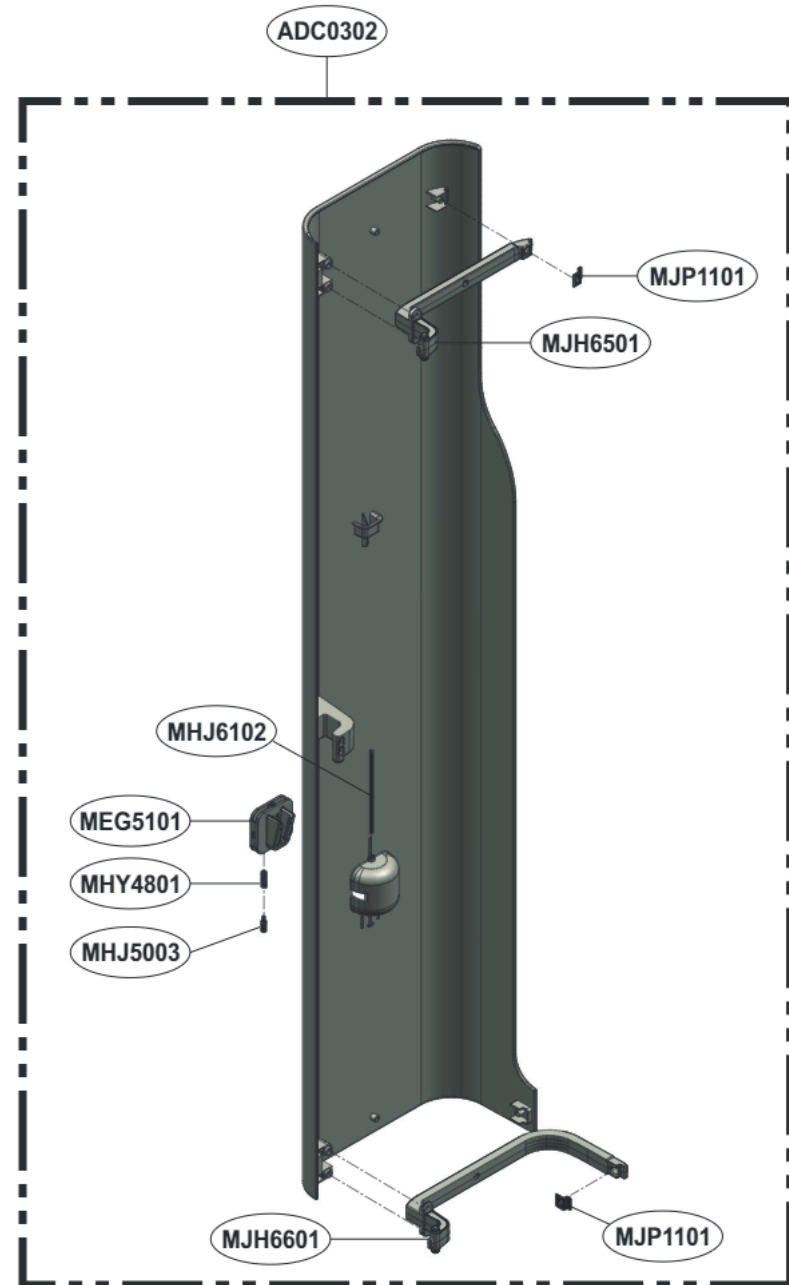

Exploded view of structure and list of parts(3D)

■ Handle Assembly

No.	부품명	Location No
1	Handle Assembly	COV0001
2	Base,Handle	COV0101
3	Cover,Handle	
4	Decor,Button	COV0201
5	Cover,LED	-
6	Film,LED	-
7	Gasket,LED	-
8	Button	-
9	PCB Assembly,Key	COV0401
10	PCB Assembly,Key	COV0501
11	Holder Assembly	COV0801
12	Holder,Terminal	-
13	Pin,Customized	-
14	Harness,Single	COV0601
15	Harness,Single	COV0701

■ Mop

Exploded view of structure and list of parts

■ Nozzle Assembly, Turbine

AGB901

Exploded view of structure and list of parts

Station Assembly

Exploded view of structure and list of parts

■ Body Cover Assembly

Exploded view of structure and list of parts

■ Top Cover Assembly

Exploded view of structure and list of parts

■ Door Assembly

Exploded view of structure and list of parts

■ Duct Assembly – 올인원타워

Exploded view of structure and list of parts

Chamber Assembly

Exploded view of structure and list of parts

Bottom Plate Assembly