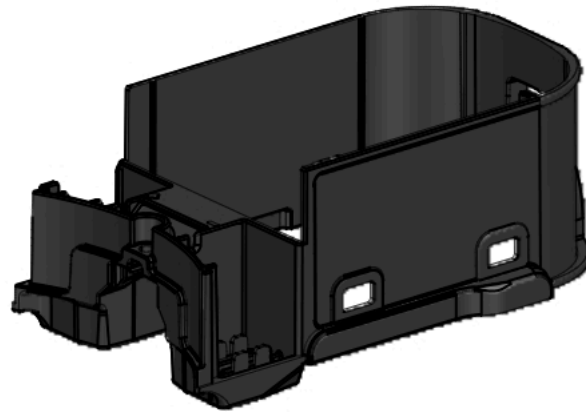

Exploded view of structure and list of parts(3D)

■ Cover Assembly Top

No.	부품명	Location No
1	Cover Assembly,Top	COV9601
2	Cover,Décor	COV3101
3	Cover,Exhaust Filter	COV9701
4	Cover,Top	COV9801
5	Gasket,Sealing	COV9901

Exploded view of structure and list of parts(3D)

■ Cover Assembly,Front

No.	부품명	Location No
1	Cover Assembly,Front	COV4701
2	PCB Assembly,Main	COV5201
3	PCB Assembly,Sub	COV6001
4	Supporter,PCB	COV5701
5	Cover Front	COV4801
6	Locker	COV6101
7	Spring	COV6301

Exploded view of structure and list of parts (3D)

Supporter Cover Assembly

No.	부품명	Location No
1	Supporter Assembly	COV0901
2	Supporter,Cover	-
3	Terminal,Contact	-
4	Cable,Assembly	

Exploded view of structure and list of parts(3D)