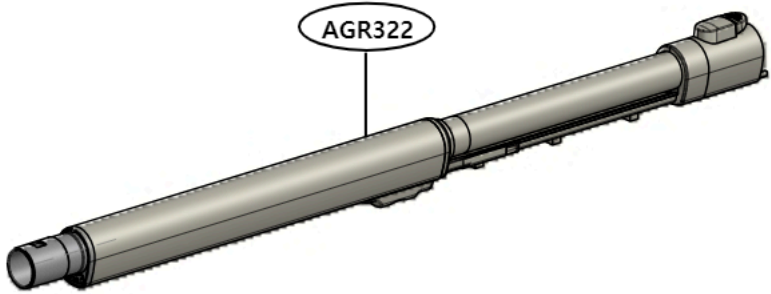

■ Extension Pipe