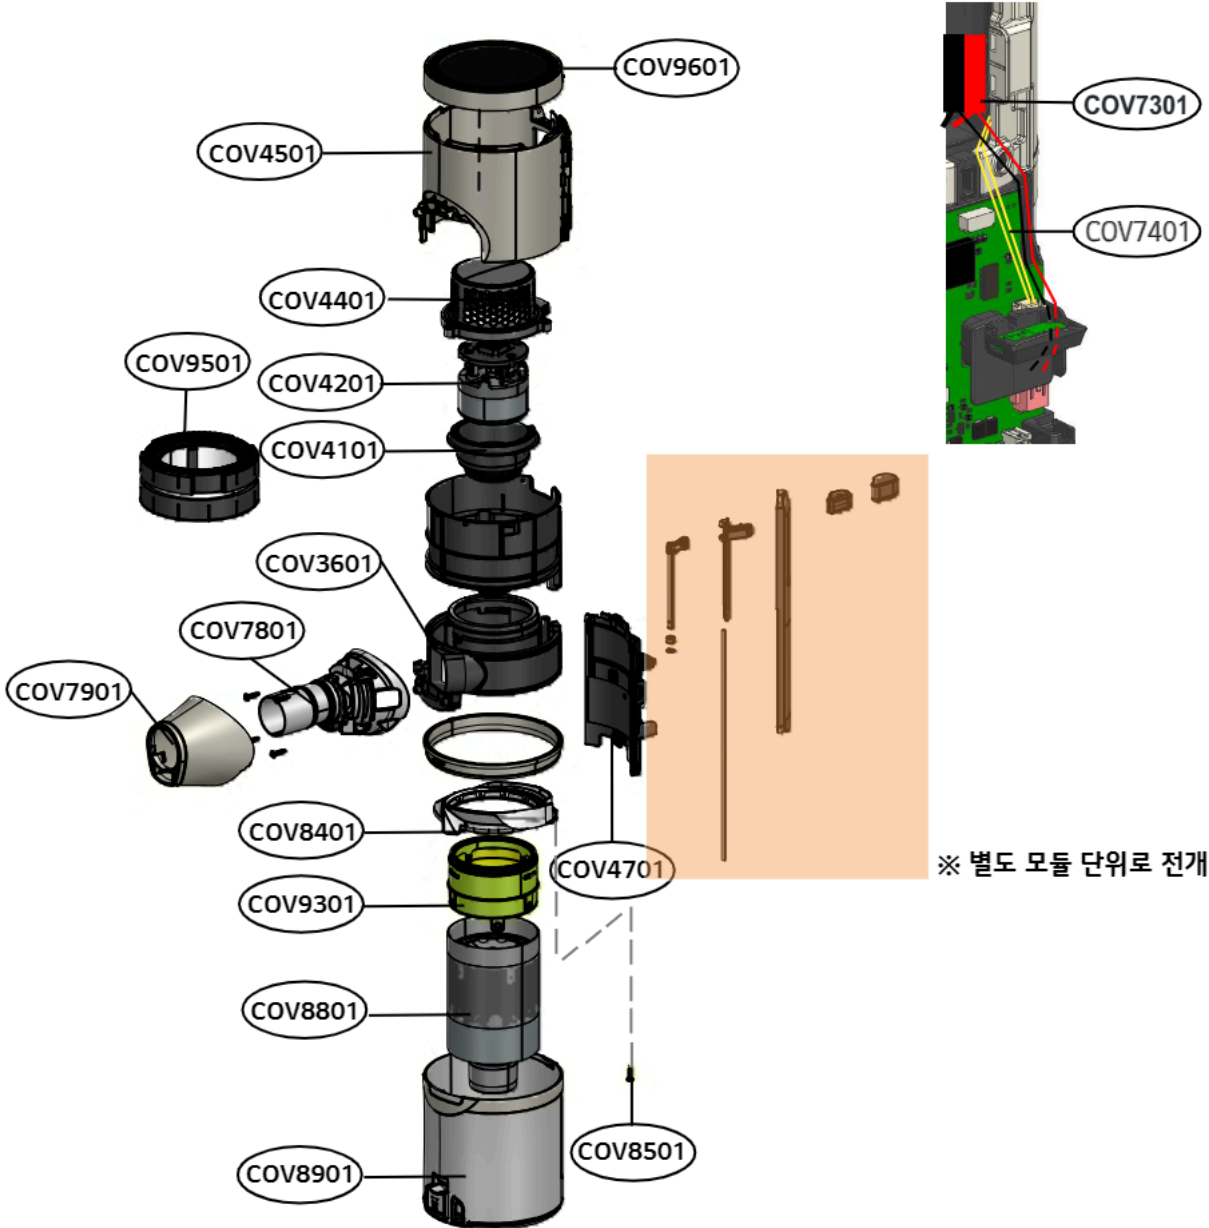

Exploded view of structure and list of parts (3D)

■ A9X LITE 150W

No.	부품명	Location No
1	Tank Assembly,Set	COV3501
2	Handle Assembly	COV0001
3	Supporter Assembly	COV0901
4	Battery Assembly	EAC214

Exploded view of structure and list of parts (3D)

■ Tank Assembly, Set

No.	부품명	Location No
1	Cover Assembly,Top	COV9601
2	Shaft	-
3	Housing	COV4501
4	Cover,Motor	COV4401
5	Motor Assembly,DC	COV4201
6	Damper,Motor Mount	COV4101
7	Guide Assembly Air	-
8	Duct Assembly Dust	-
9	Cover Assembly Dust	COV8401
10	Frame Assembly	COV8801
11	Tank Assembly Dust	COV8901
12	Pipe Assembly Suction	COV7801
13	Cover Pipe	COV7901
14	Filter Assembly,Exhaust Filter	COV9501
15	Filter Assembly,Mesh	COV9301
16	Cover Front Assembly	COV4701
17	Harness Multi	COV7301
18	Harness Single	COV7401
19	Screw,Customized	COV8501
20	Cap Assembly,Dust	COV3601

Exploded view of structure and list of parts (3D)

■ Tank Assembly, Set (압축레버)

No.	부품명	Location No
1	Cover,Lever	COV8301
2	Lever,Release	COV8201
3	Décor,Button	COV8101
4	Shaft	-
5	Button,Release	COV8001
6	Guide Assembly	COV3701
7	Bushing	-
8	Spring	-
9	Ring	COV4001

Exploded view of structure and list of parts(3D)

■ Handle Assembly

No.	부품명	Location No
1	Handle Assembly	COV0001
2	Base,Handle	COV0101
3	Cover,Handle	
4	Decor,Button	COV0201
5	Cover,LED	-
6	Film,LED	-
7	Gasket,LED	-
8	Button	-
9	PCB Assembly,Key	COV0401
10	PCB Assembly,Key	COV0501
11	Holder Assembly	COV0801
12	Holder,Terminal	-
13	Pin,Customized	-
14	Harness,Single	COV0601
15	Harness,Single	COV0701