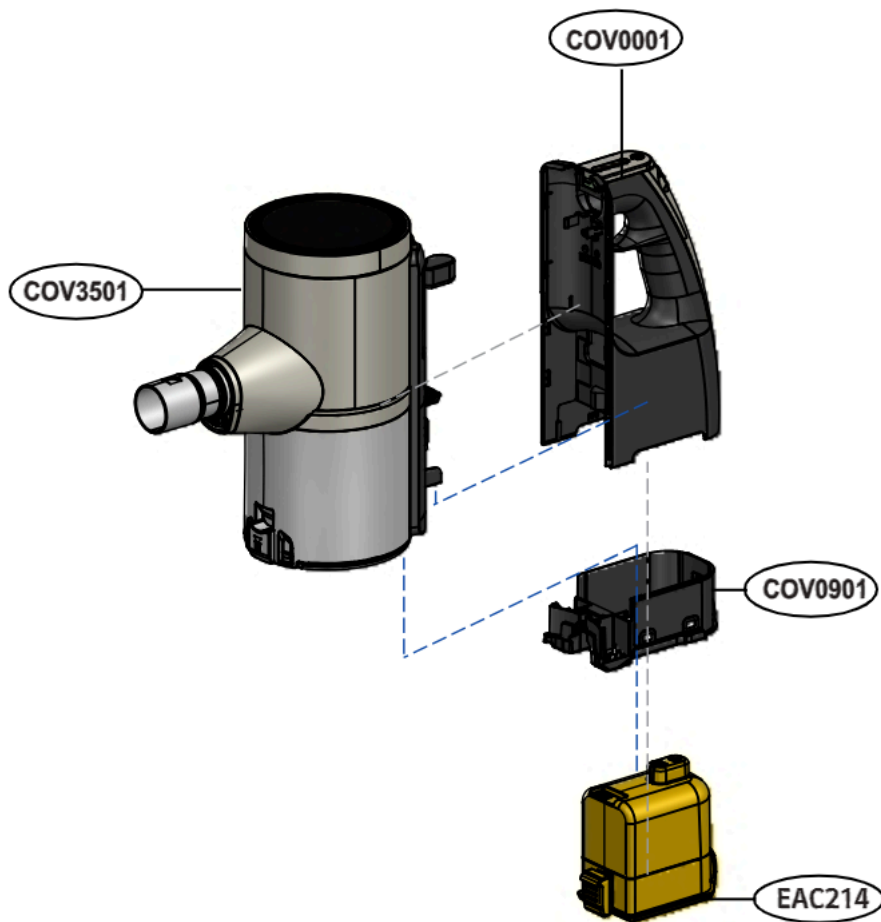

Exploded view of structure and list of parts (3D)

■ A9X LITE 150W

No.	부품명	Location No
1	Tank Assembly,Set	COV3501
2	Handle Assembly	COV0001
3	Supporter Assembly	COV0901
4	Battery Assembly	EAC214

Exploded view of structure and list of parts (3D)

■ Tank Assembly, Set

No.	부품명	Location No
1	Cover Assembly,Top	COV9601
2	Shaft	-
3	Housing	COV4501
4	Cover,Motor	COV4401
5	Motor Assembly,DC	COV4201
6	Damper,Motor Mount	COV4101
7	Guide Assembly Air	-
8	Duct Assembly Dust	-
9	Cover Assembly Dust	COV8401
10	Frame Assembly	COV8801
11	Tank Assembly Dust	COV8901
12	Pipe Assembly Suction	COV7801
13	Cover Pipe	COV7901
14	Filter Assembly,Exhaust Filter	COV9501
15	Filter Assembly,Mesh	COV9301
16	Cover Front Assembly	COV4701
17	Harness Multi	COV7301
18	Harness Single	COV7401
19	Screw,Customized	COV8501
20	Cap Assembly,Dust	COV3601

Exploded view of structure and list of parts (3D)

■ Tank Assembly, Set (압축레버)

No.	부품명	Location No
1	Cover,Lever	COV8301
2	Lever,Release	COV8201
3	Décor,Button	COV8101
4	Shaft	-
5	Button,Release	COV8001
6	Guide Assembly	COV3701
7	Bushing	-
8	Spring	-
9	Ring	COV4001

Exploded view of structure and list of parts(3D)

■ Handle Assembly

No.	부품명	Location No
1	Handle Assembly	COV0001
2	Base,Handle	COV0101
3	Cover,Handle	
4	Decor,Button	COV0201
5	Cover,LED	-
6	Film,LED	-
7	Gasket,LED	-
8	Button	-
9	PCB Assembly,Key	COV0401
10	PCB Assembly,Key	COV0501
11	Holder Assembly	COV0801
12	Holder,Terminal	-
13	Pin,Customized	-
14	Harness,Single	COV0601
15	Harness,Single	COV0701