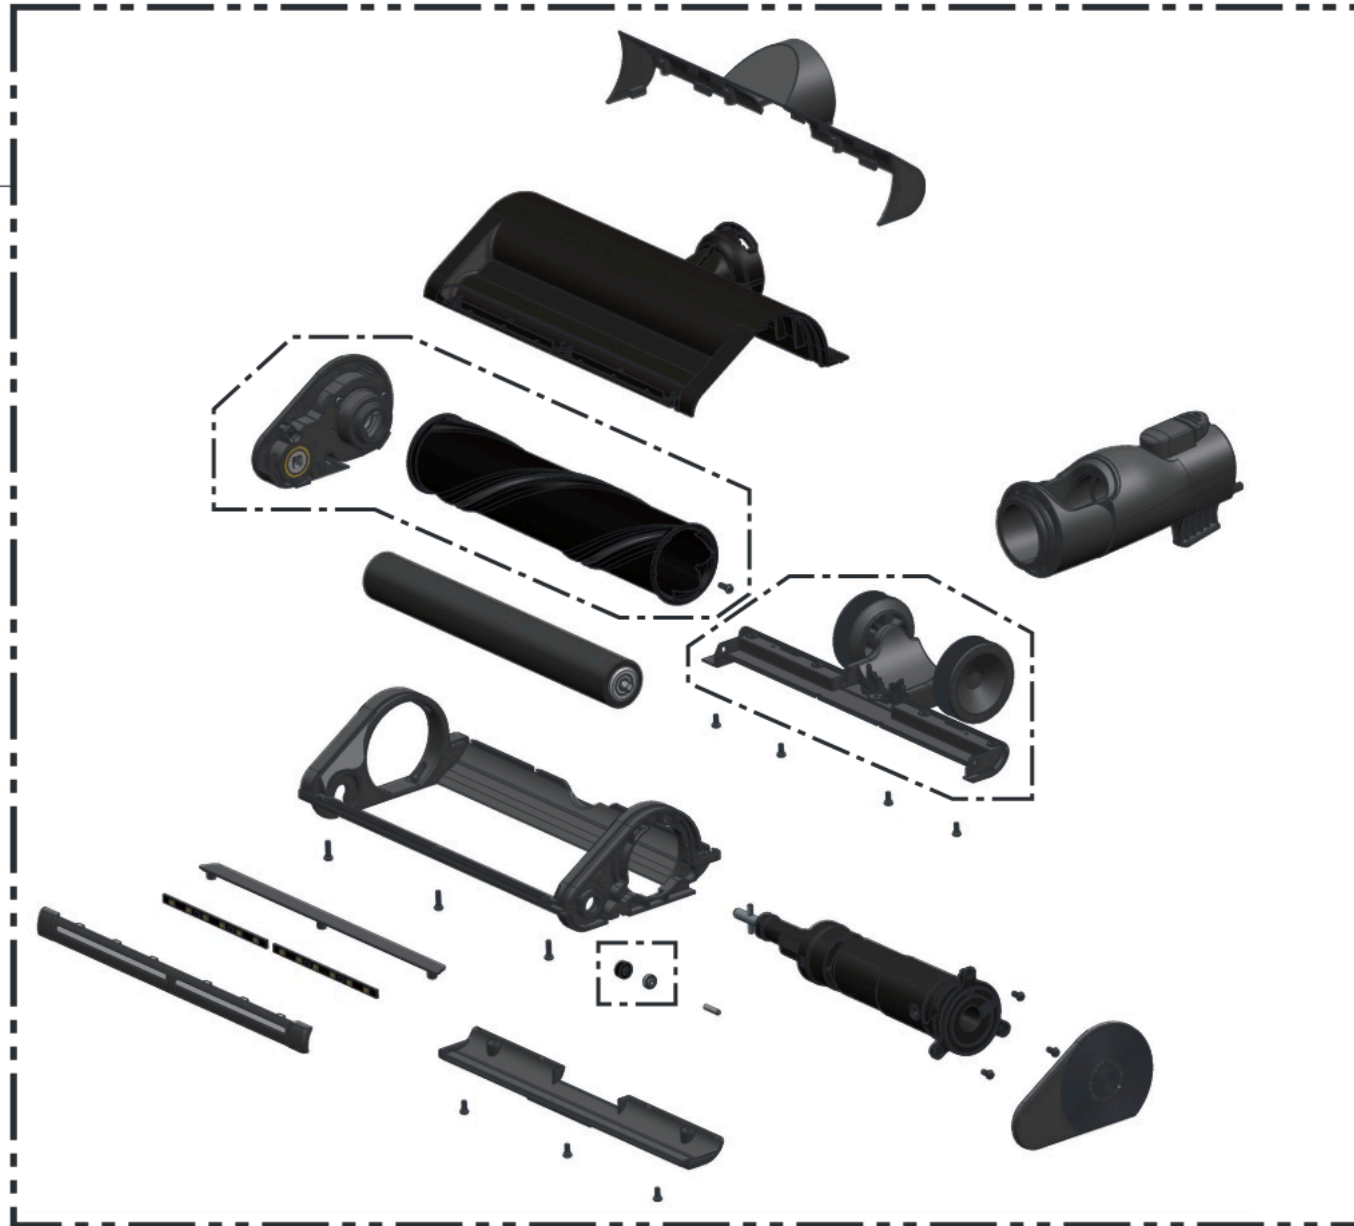

Exploded view of structure and list of parts

■ Nozzle Assembly, Turbine

AGB901