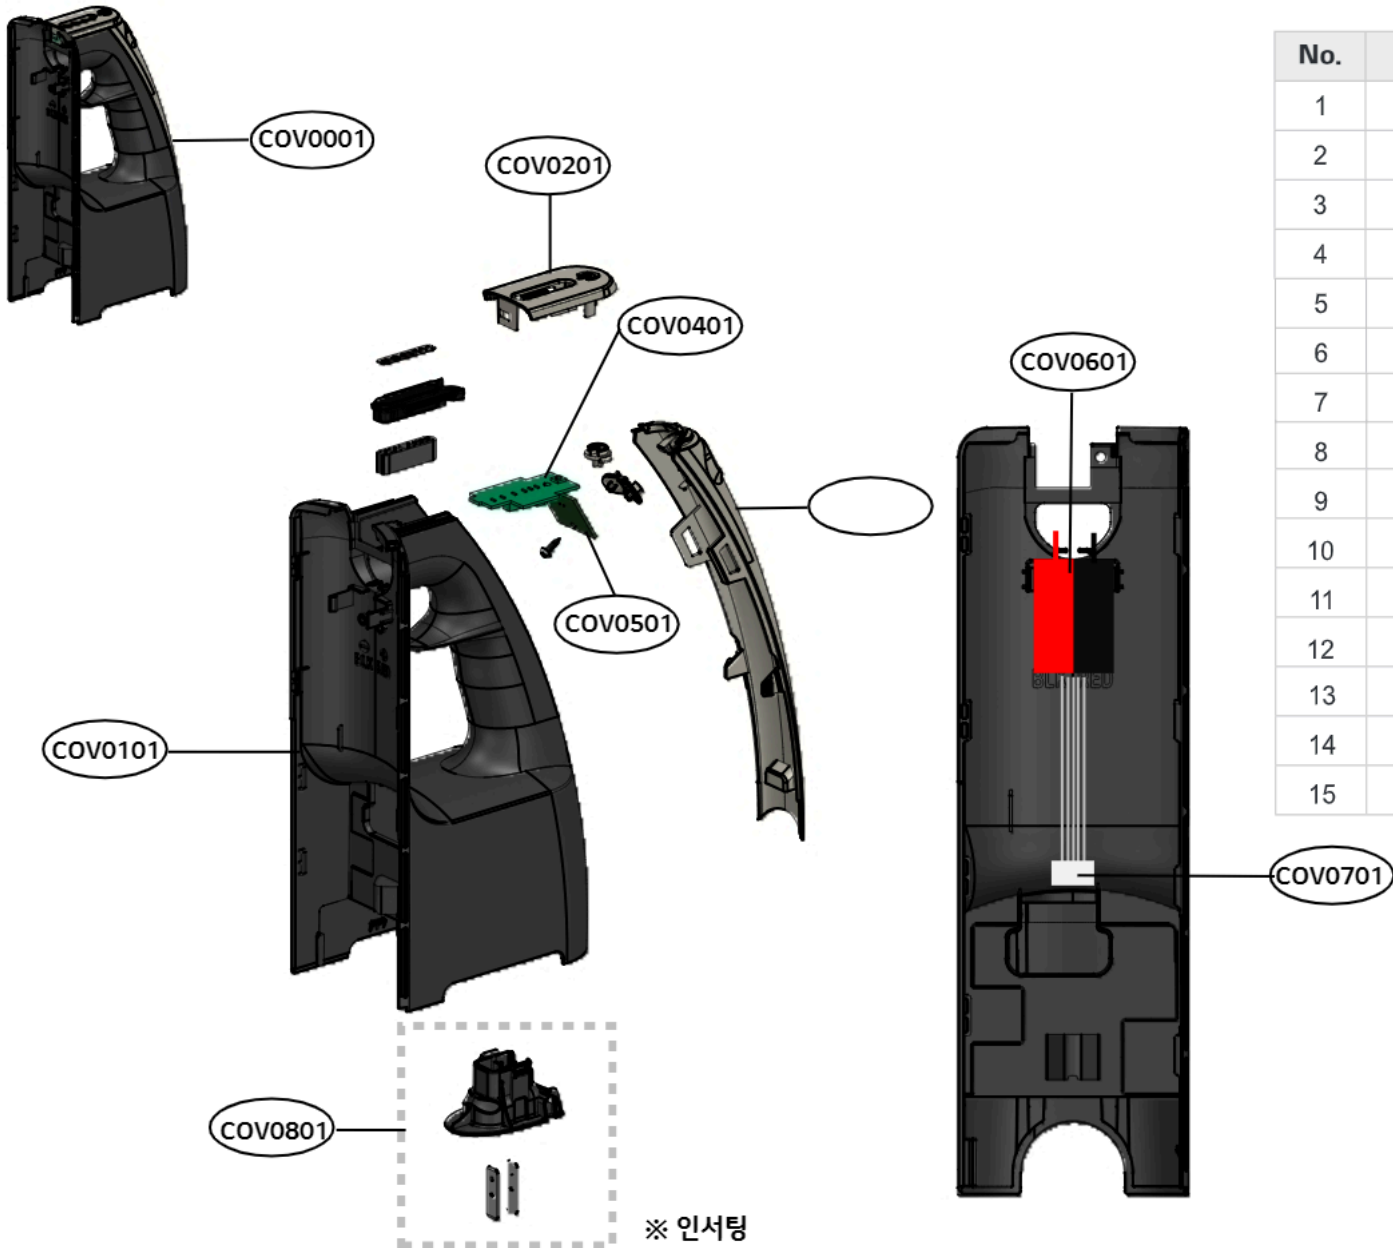

Exploded view of structure and list of parts (3D)

■ Tank Assembly, Set (압축레버)

No.	부품명	Location No
1	Cover,Lever	COV8301
2	Lever,Release	COV8201
3	Décor,Button	COV8101
4	Shaft	-
5	Button,Release	COV8001
6	Guide Assembly	COV3701
7	Bushing	-
8	Spring	-
9	Ring	COV4001

Exploded view of structure and list of parts(3D)

■ Handle Assembly

No.	부품명	Location No
1	Handle Assembly	COV0001
2	Base,Handle	COV0101
3	Cover,Handle	
4	Decor,Button	COV0201
5	Cover,LED	-
6	Film,LED	-
7	Gasket,LED	-
8	Button	-
9	PCB Assembly,Key	COV0401
10	PCB Assembly,Key	COV0501
11	Holder Assembly	COV0801
12	Holder,Terminal	-
13	Pin,Customized	-
14	Harness,Single	COV0601
15	Harness,Single	COV0701

Exploded view of structure and list of parts(3D)

■ Cover Assembly Top

No.	부품명	Location No
1	Cover Assembly,Top	COV9601
2	Cover,Décor	COV3101
3	Cover,Exhaust Filter	COV9701
4	Cover,Top	COV9801
5	Gasket,Sealing	COV9901