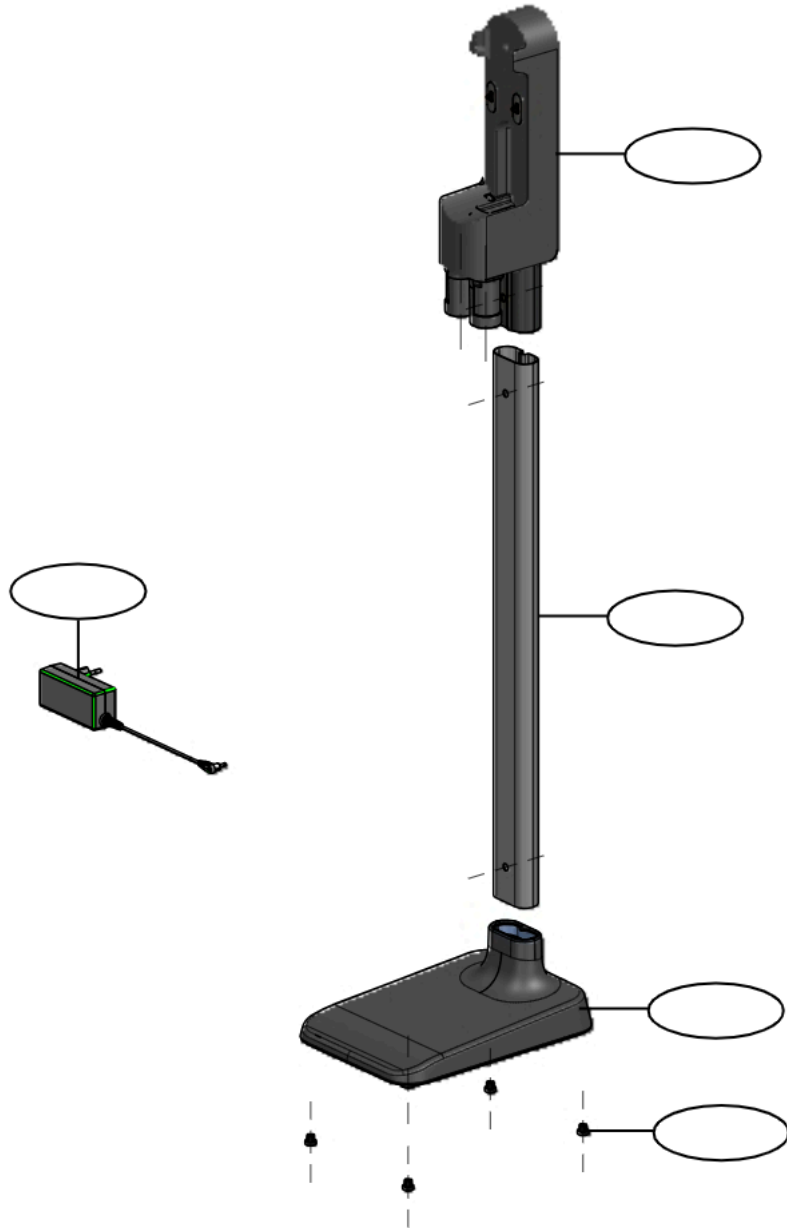

Exploded view of structure and list of parts (3D)

Filter Assembly, Exhaust Filter

No.	부품명	Location No
1	Filter Assembly, Exhaust Filter	COV9501
2	Cover,Exhaust filter	-
3	Filter,Exhaust	-
4	Supporter,Assembly	-
5	Supporter,filter	-
6	Gasket,Sealing	-

Exploded view of structure and list of parts (3D)

■ Base Assembly

No.	부품명	Location No
1	Base Assembly,Body	
2	Base Assembly,Lower	
3	Gasket	
4	Pipe Assembly	
5	Charger,Battery	

구조 분해도 및 부품 일람표(3D)

■ Nozzle Assembly, Mop (물노즐)