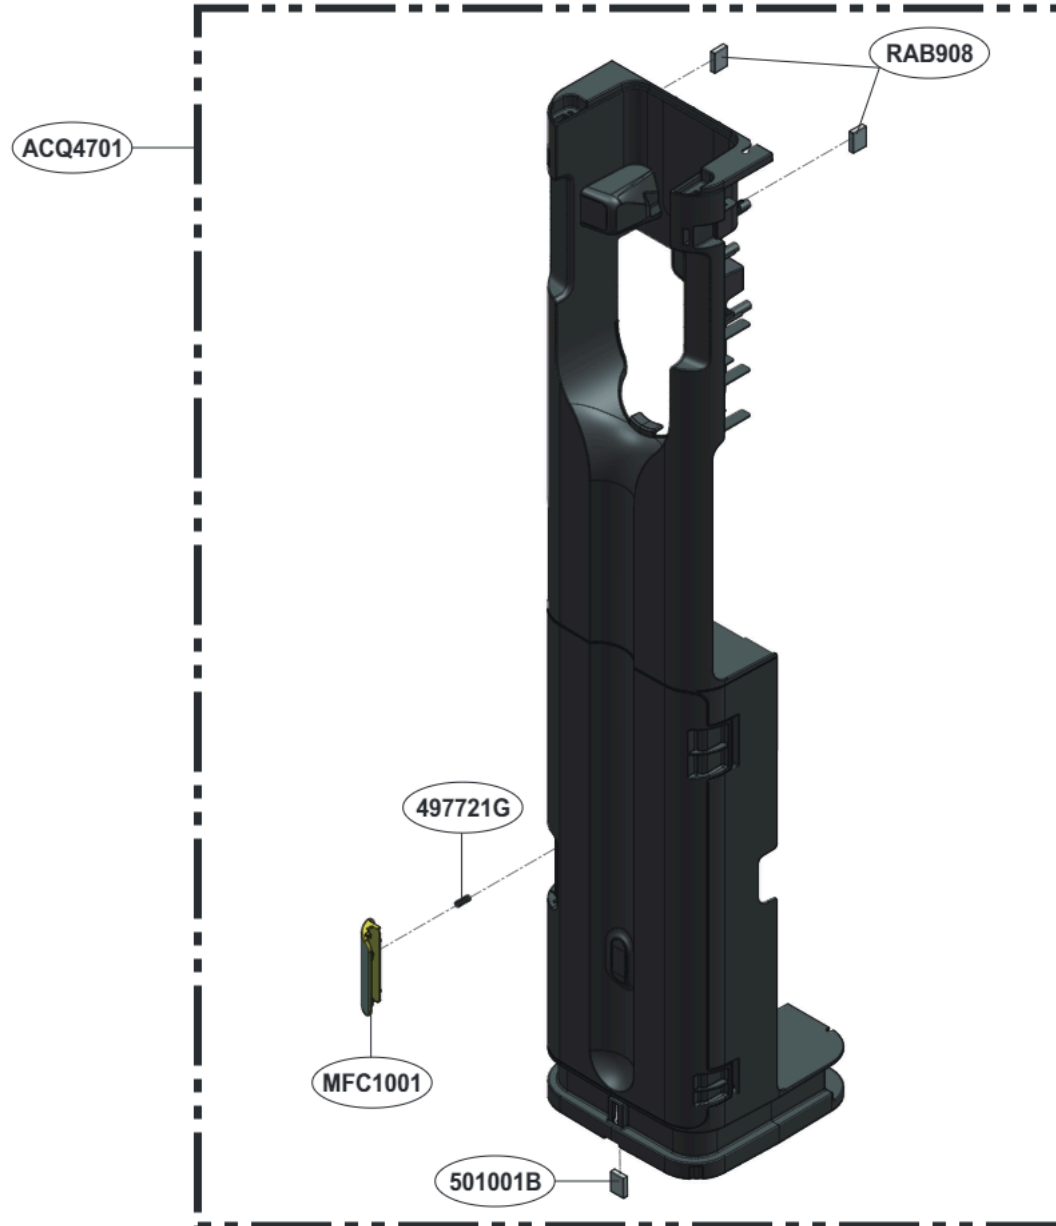

Exploded view of structure and list of parts(3D)

■ Accessory

No.	부품명	Location No
1	Brush Assembly ,Dust	ABC901
2	Nozzle Assembly, Crevice	AGB401
3	Pipe Assembly,Telescopic	
4	Accessory Assembly	

■ Extension Pipe

■ Mop

Exploded view of structure and list of parts

■ Nozzle Assembly, Turbine

AGB901

Exploded view of structure and list of parts

Station Assembly

Exploded view of structure and list of parts

■ Body Cover Assembly

Exploded view of structure and list of parts

■ Top Cover Assembly

Exploded view of structure and list of parts

■ Door Assembly

Exploded view of structure and list of parts

■ Duct Assembly – 올인원타워

Exploded view of structure and list of parts