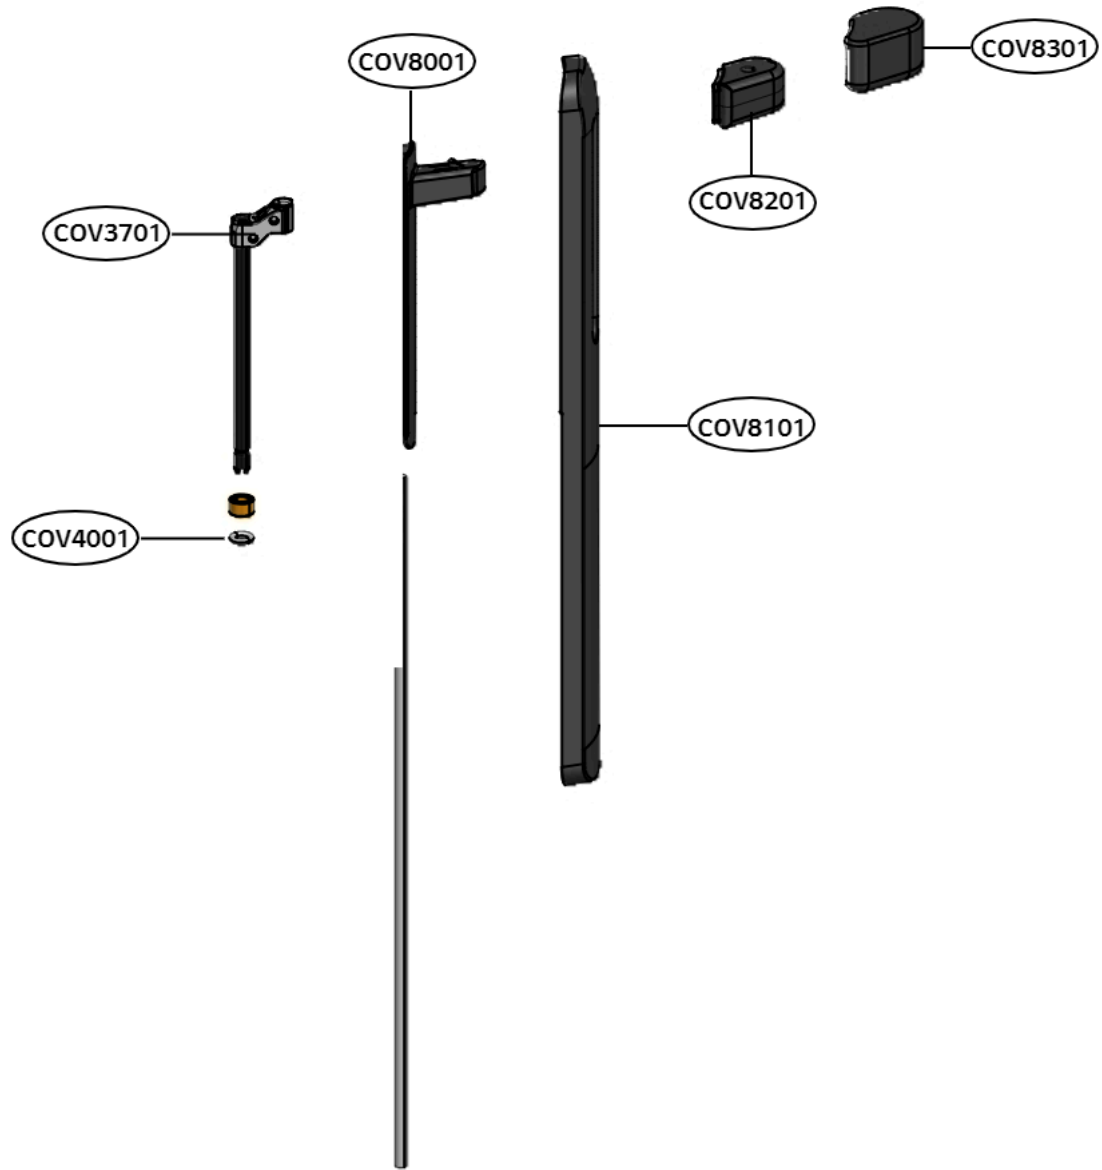

Exploded view of structure and list of parts (3D)

■ A9X LITE 150W

No.	부품명	Location No
1	Tank Assembly,Set	COV3501
2	Handle Assembly	COV0001
3	Supporter Assembly	COV0901
4	Battery Assembly	EAC214

Exploded view of structure and list of parts (3D)

■ Tank Assembly, Set

No.	부품명	Location No
1	Cover Assembly,Top	COV9601
2	Shaft	-
3	Housing	COV4501
4	Cover,Motor	COV4401
5	Motor Assembly,DC	COV4201
6	Damper,Motor Mount	COV4101
7	Guide Assembly Air	-
8	Duct Assembly Dust	-
9	Cover Assembly Dust	COV8401
10	Frame Assembly	COV8801
11	Tank Assembly Dust	COV8901
12	Pipe Assembly Suction	COV7801
13	Cover Pipe	COV7901
14	Filter Assembly,Exhaust Filter	COV9501
15	Filter Assembly,Mesh	COV9301
16	Cover Front Assembly	COV4701
17	Harness Multi	COV7301
18	Harness Single	COV7401
19	Screw,Customized	COV8501
20	Cap Assembly,Dust	COV3601

Exploded view of structure and list of parts (3D)

■ Tank Assembly, Set (압축레버)

No.	부품명	Location No
1	Cover,Lever	COV8301
2	Lever,Release	COV8201
3	Décor,Button	COV8101
4	Shaft	-
5	Button,Release	COV8001
6	Guide Assembly	COV3701
7	Bushing	-
8	Spring	-
9	Ring	COV4001

Exploded view of structure and list of parts(3D)

■ Handle Assembly

No.	부품명	Location No
1	Handle Assembly	COV0001
2	Base,Handle	COV0101
3	Cover,Handle	
4	Decor,Button	COV0201
5	Cover,LED	-
6	Film,LED	-
7	Gasket,LED	-
8	Button	-
9	PCB Assembly,Key	COV0401
10	PCB Assembly,Key	COV0501
11	Holder Assembly	COV0801
12	Holder,Terminal	-
13	Pin,Customized	-
14	Harness,Single	COV0601
15	Harness,Single	COV0701