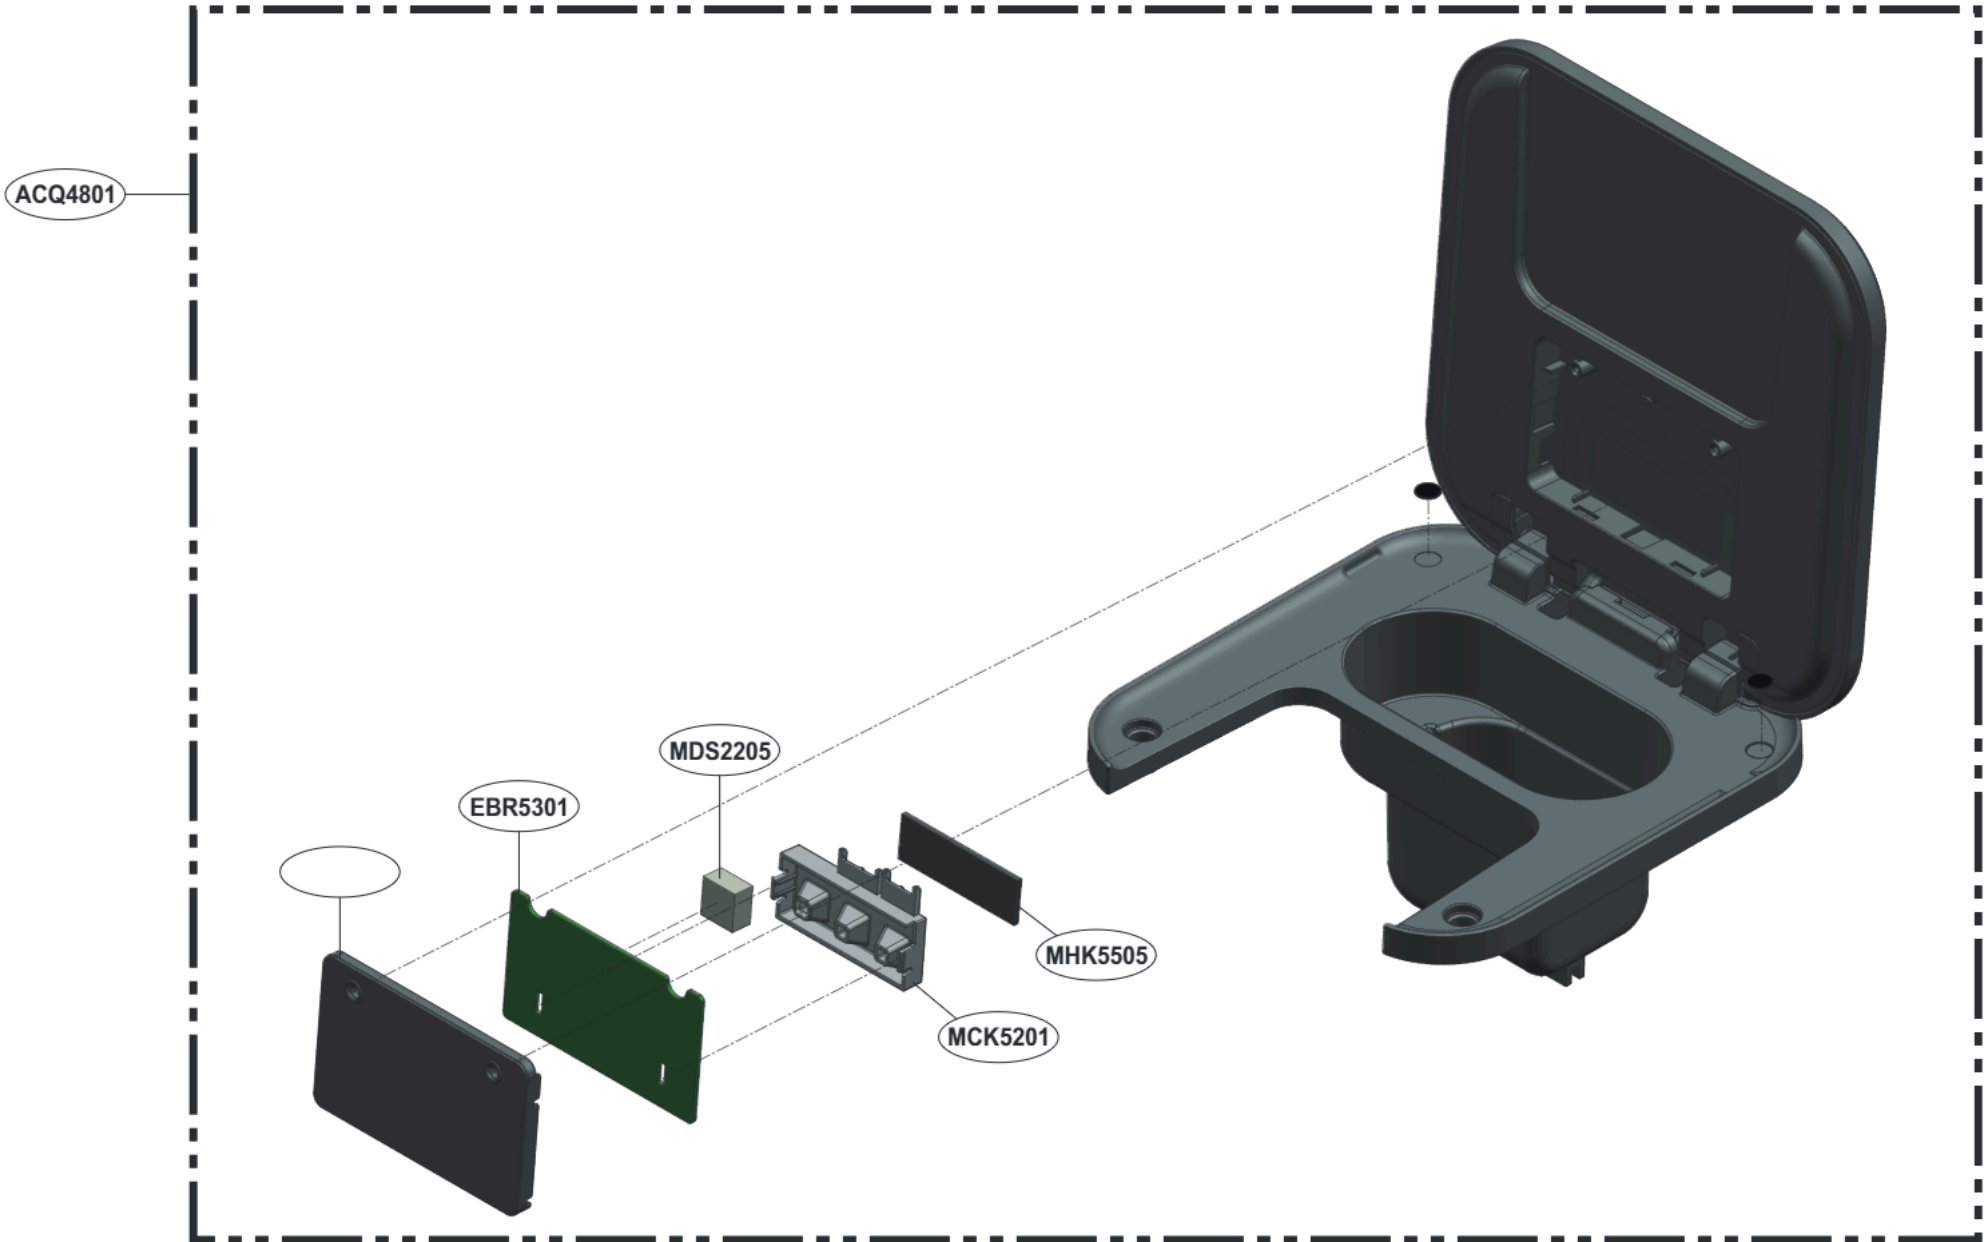

Exploded view of structure and list of parts(3D)

■ Accessory

No.	부품명	Location No
1	Brush Assembly ,Dust	ABC901
2	Nozzle Assembly, Crevice	AGB401
3	Pipe Assembly,Telescopic	
4	Accessory Assembly	

■ Extension Pipe

■ Mop

Exploded view of structure and list of parts

■ Nozzle Assembly, Turbine

AGB901

Exploded view of structure and list of parts

Station Assembly

Exploded view of structure and list of parts

■ Body Cover Assembly

Exploded view of structure and list of parts

■ Top Cover Assembly

Exploded view of structure and list of parts

■ Door Assembly

Exploded view of structure and list of parts

■ Duct Assembly – 올인원타워

Exploded view of structure and list of parts