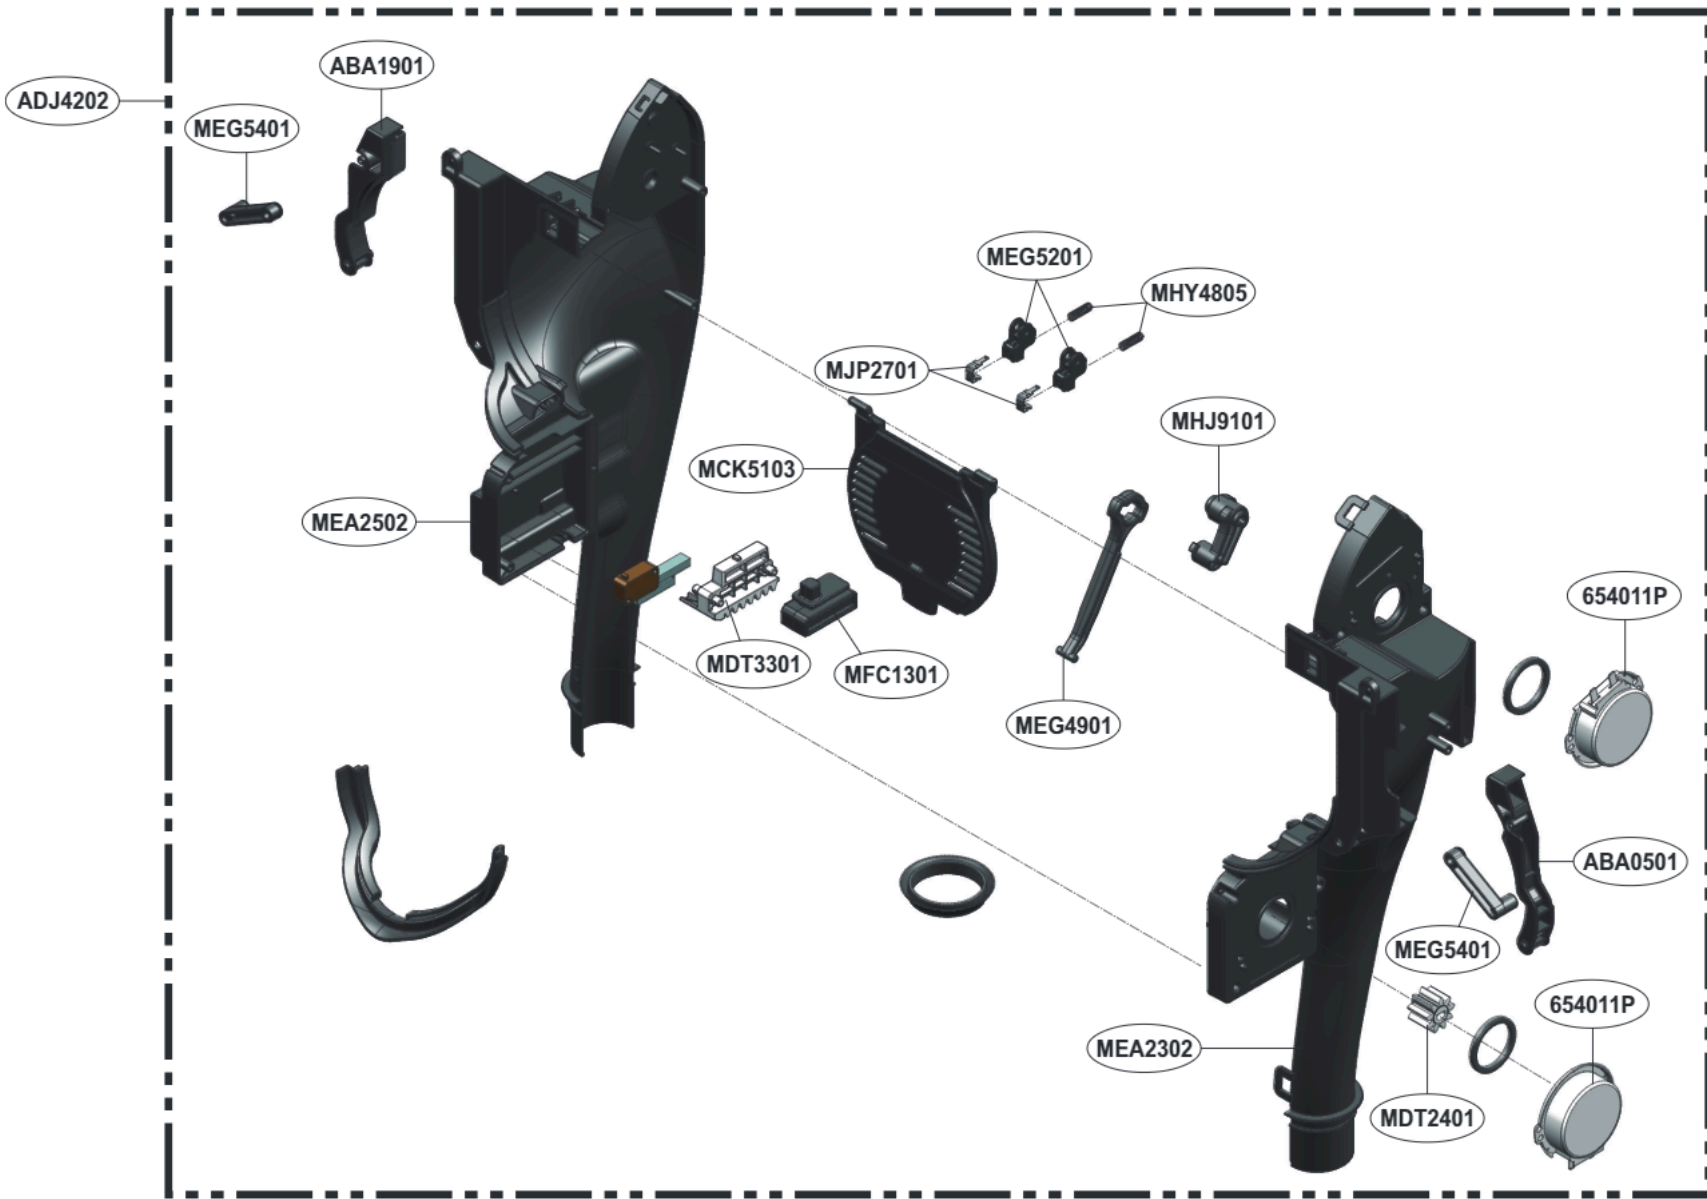

■ Mop

Exploded view of structure and list of parts

■ Nozzle Assembly, Turbine

AGB901

Exploded view of structure and list of parts

Station Assembly

Exploded view of structure and list of parts

■ Body Cover Assembly

Exploded view of structure and list of parts

■ Top Cover Assembly

Exploded view of structure and list of parts

■ Door Assembly

Exploded view of structure and list of parts

■ Duct Assembly – 올인원타워

Exploded view of structure and list of parts

Chamber Assembly

Exploded view of structure and list of parts

Bottom Plate Assembly