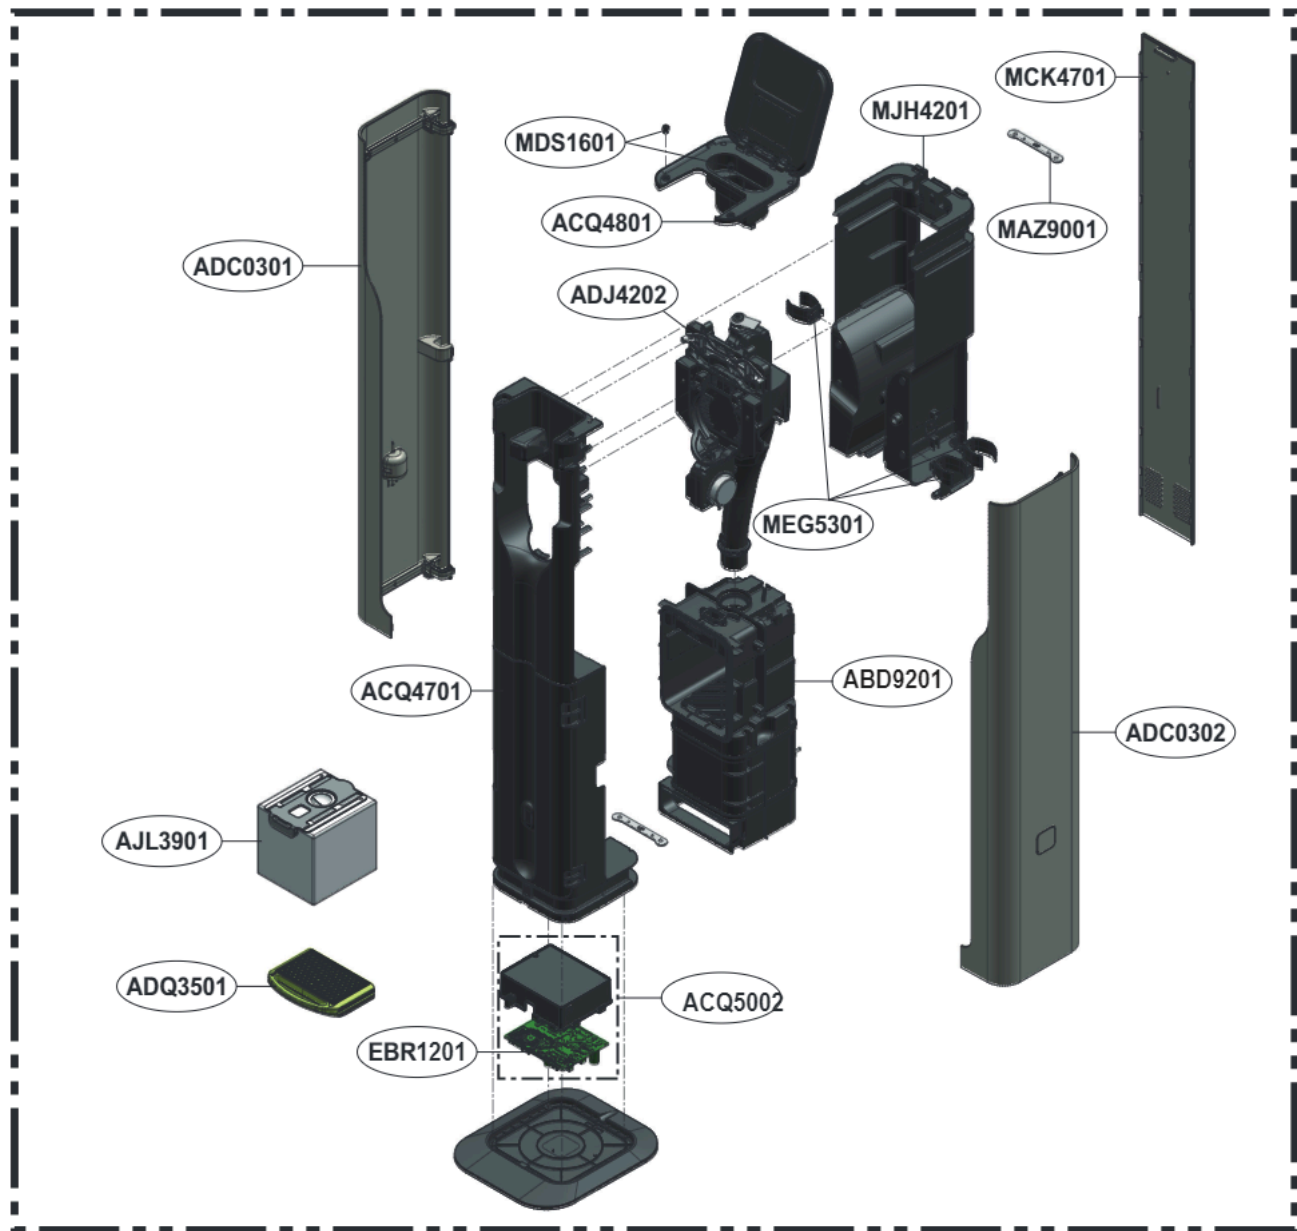

Exploded view of structure and list of parts(3D)

■ Accessory

No.	부품명	Location No
1	Brush Assembly ,Dust	ABC901
2	Nozzle Assembly, Crevice	AGB401
3	Pipe Assembly,Telescopic	
4	Accessory Assembly	

■ Extension Pipe

■ Mop

Exploded view of structure and list of parts

■ Nozzle Assembly, Turbine

AGB901

Exploded view of structure and list of parts

Station Assembly

Exploded view of structure and list of parts

■ Body Cover Assembly

Exploded view of structure and list of parts

■ Top Cover Assembly

Exploded view of structure and list of parts

■ Door Assembly

Exploded view of structure and list of parts

■ Duct Assembly – 올인원타워

Exploded view of structure and list of parts