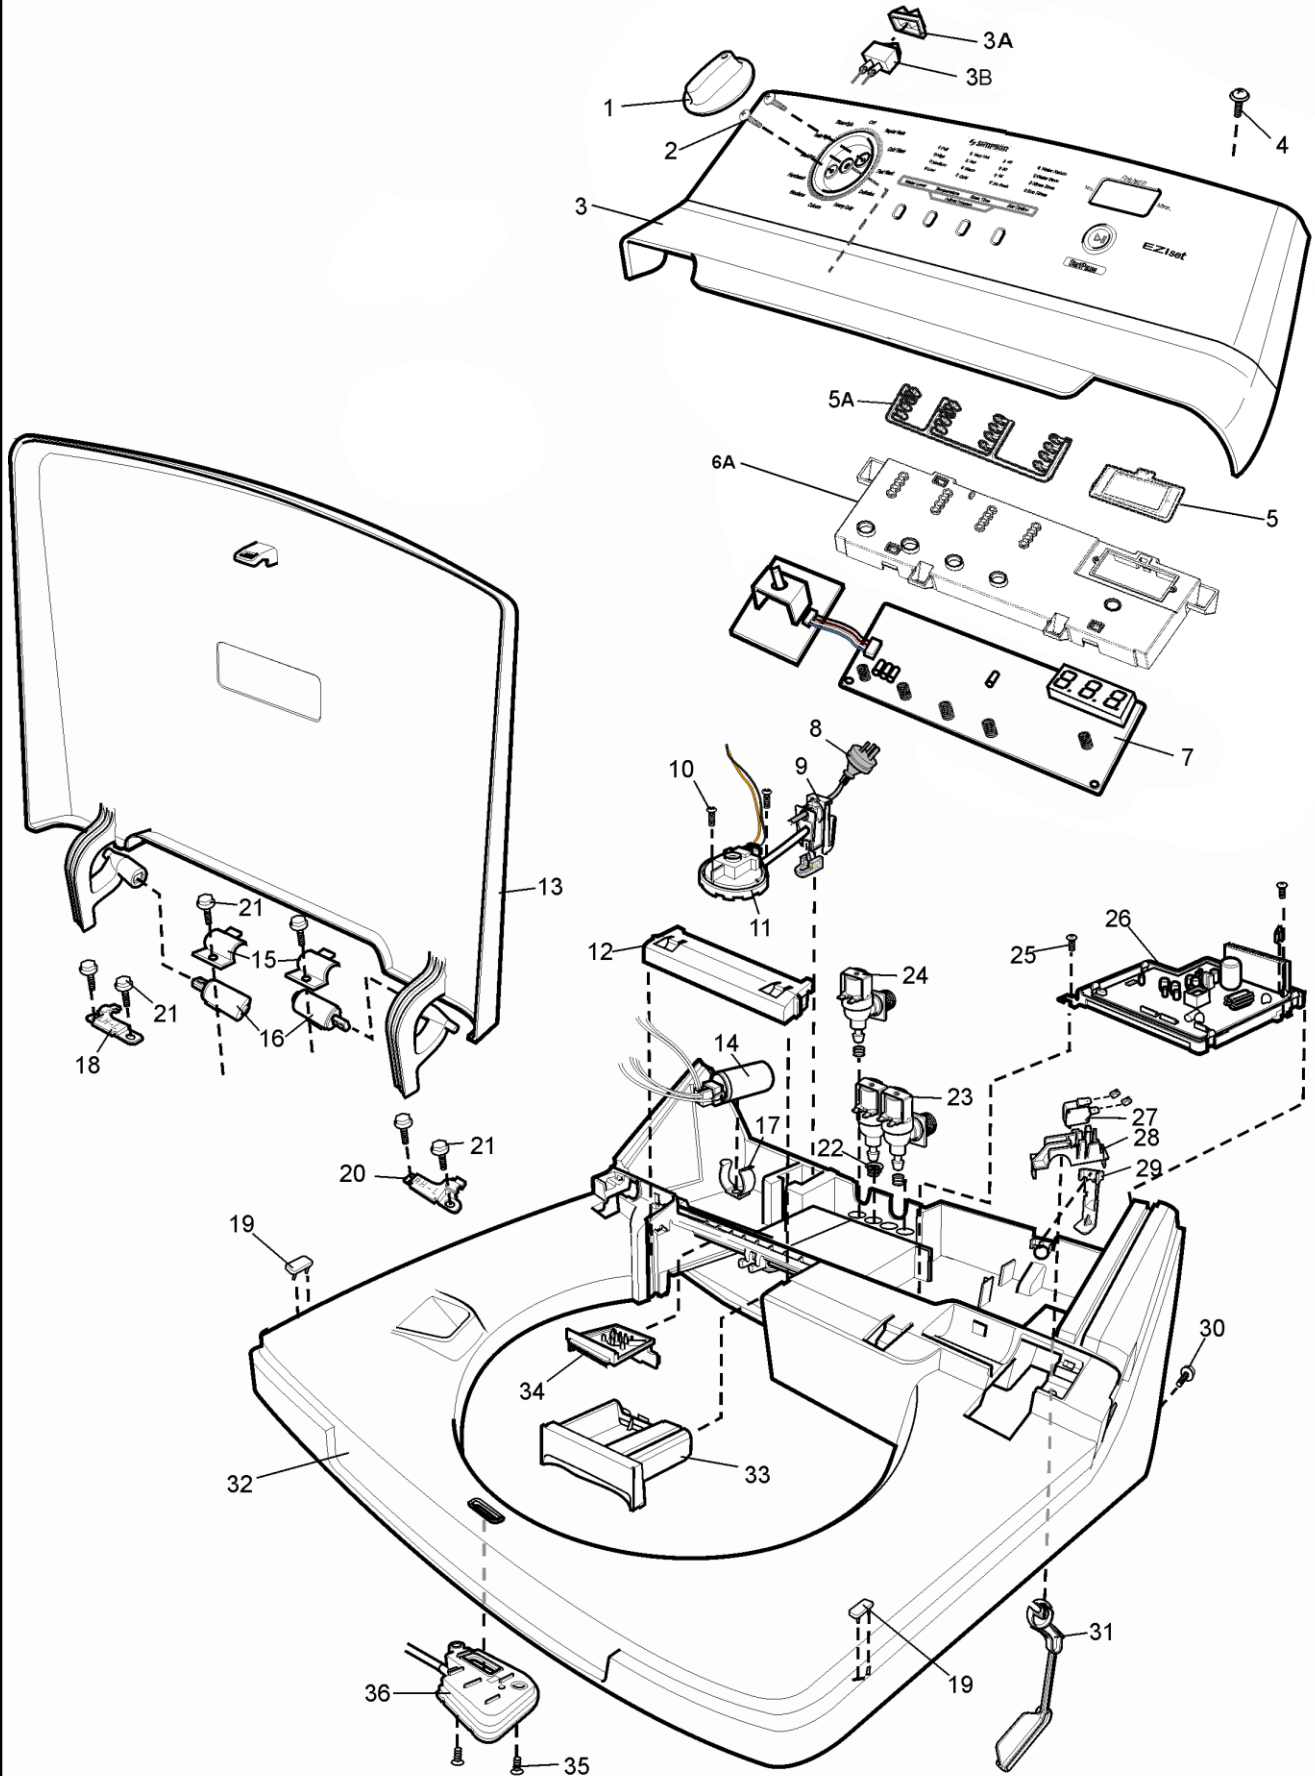

# **Completed document**

Model: SWT9542

PNC: 91304112400

**EX. VIEW DRAWING 7712C  
TOP PANEL ASSEMBLY**

EX. VIEW DRAWING 7694  
CABINET ASSY

**EX. VIEW DRAWING 7697  
SPIN & OUTER BOWLS &  
AGITATOR ASSEMBLY**