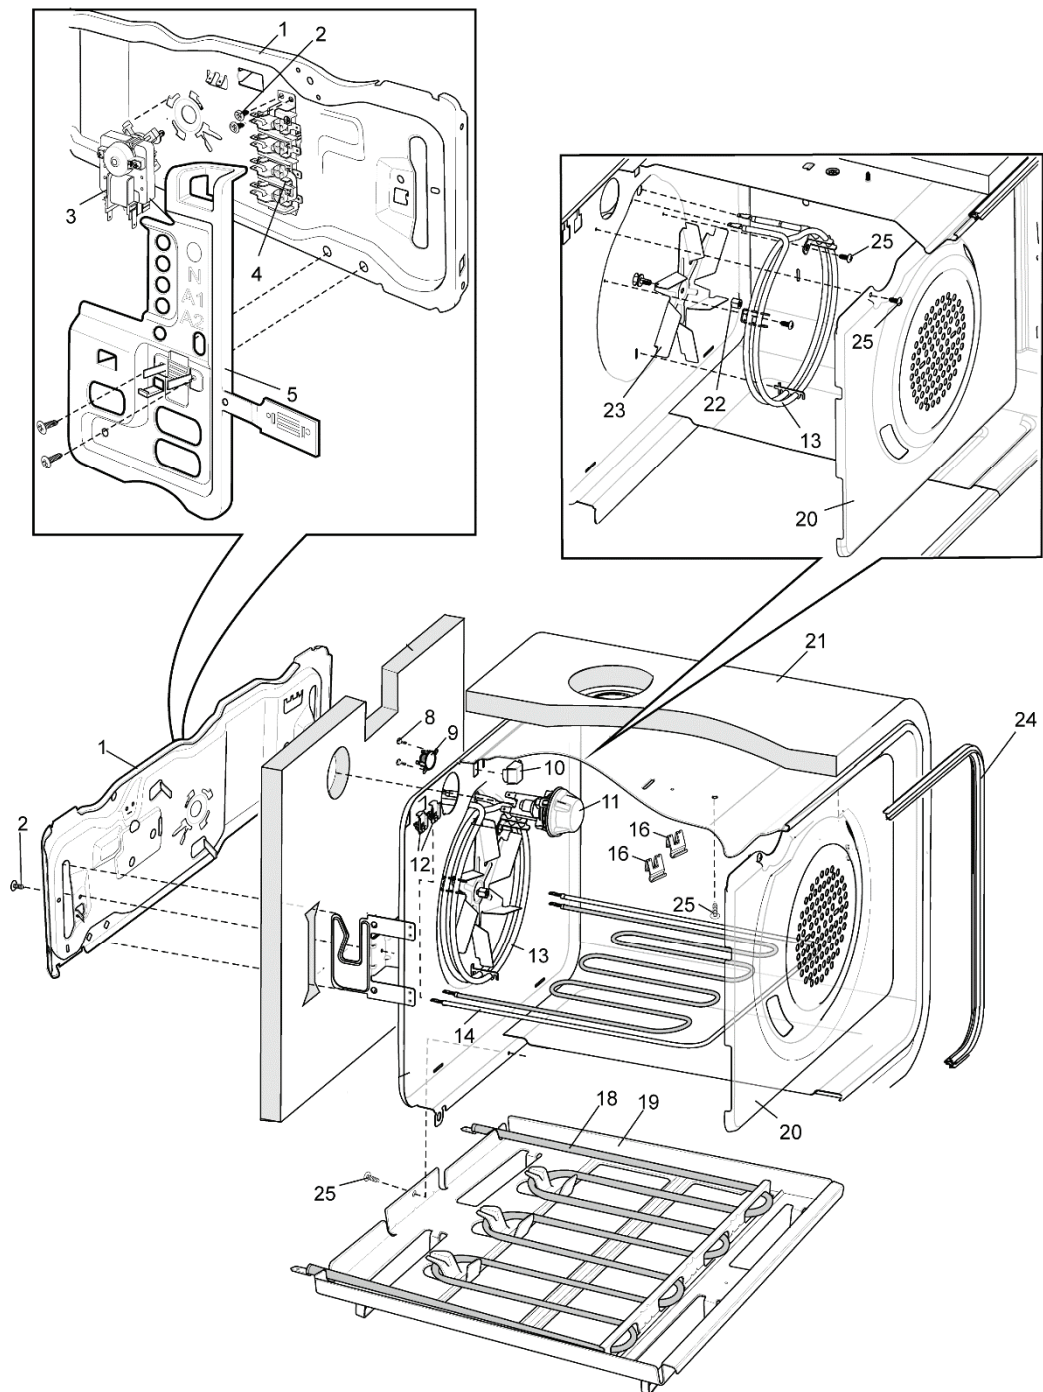

Completed document

Model: WLE645WCB

PNC: 94430007700

Internal Pack

FRONT FRAME ASSEMBLY

OVEN

HOB ASSEMBLY

STORAGE DRAWER ASSEMBLY