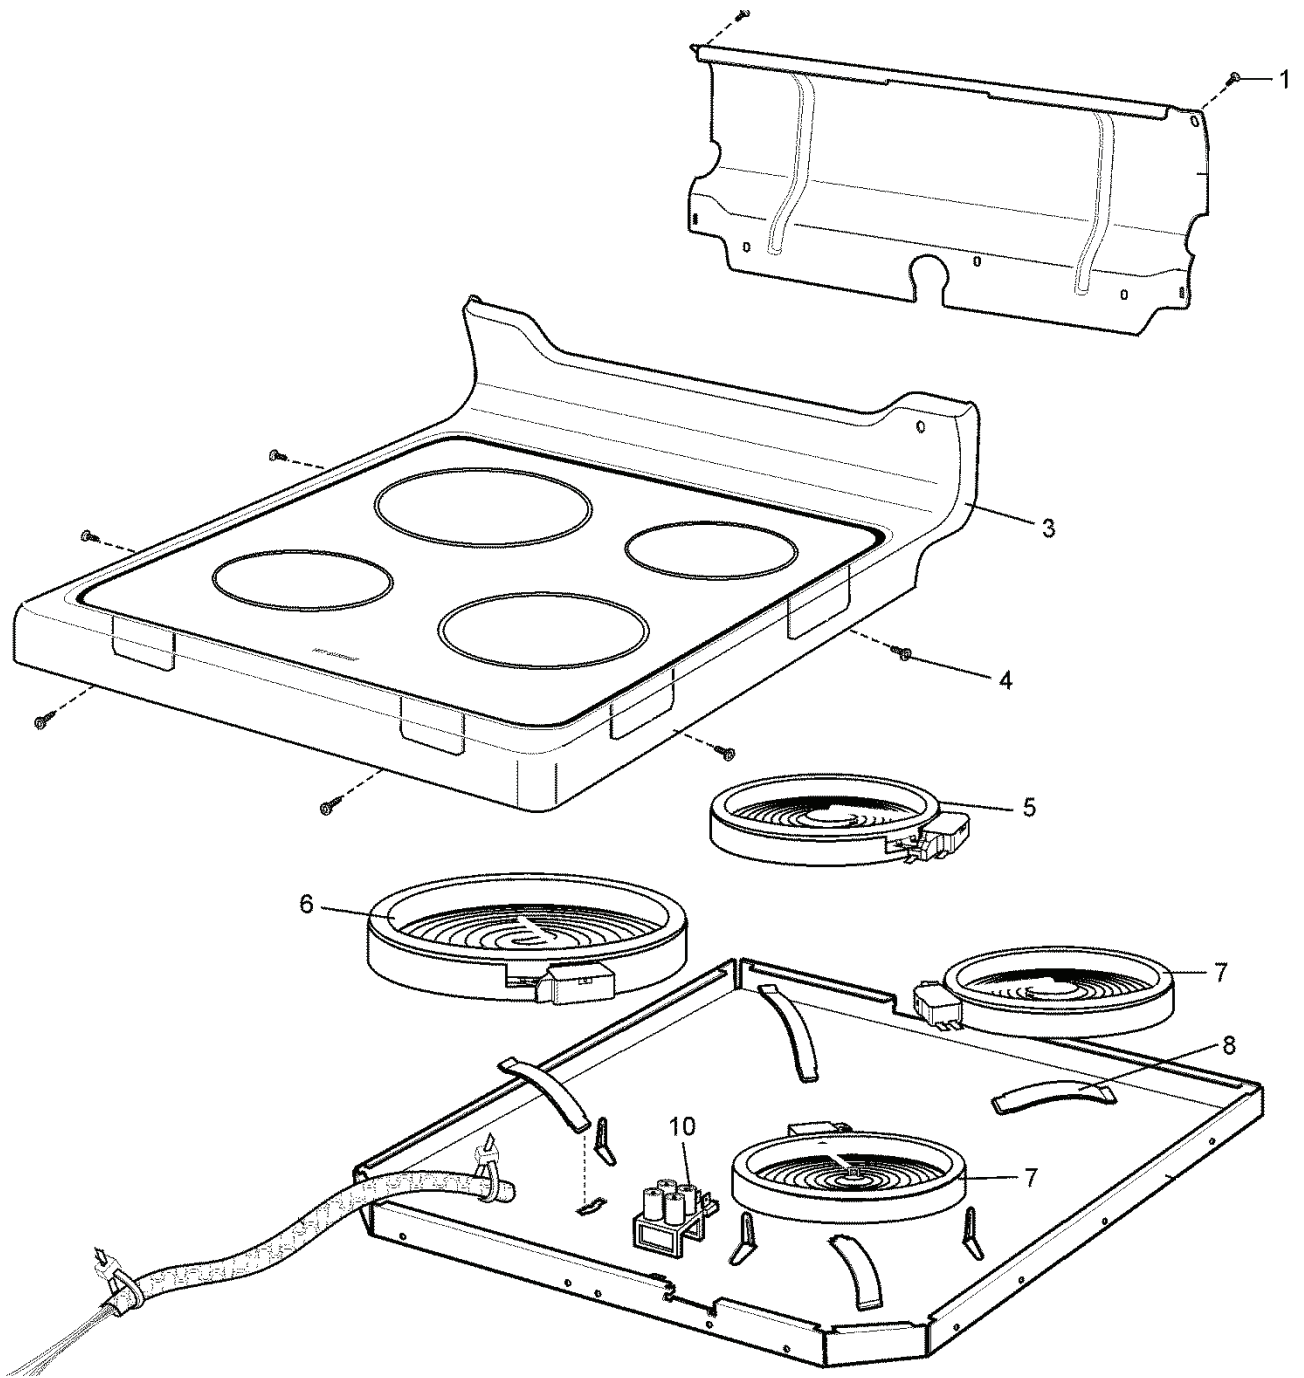

Completed document

Model: WLE645WCB

PNC: 94430007700

Internal Pack

FRONT FRAME ASSEMBLY

OVEN

HOB ASSEMBLY

STORAGE DRAWER ASSEMBLY