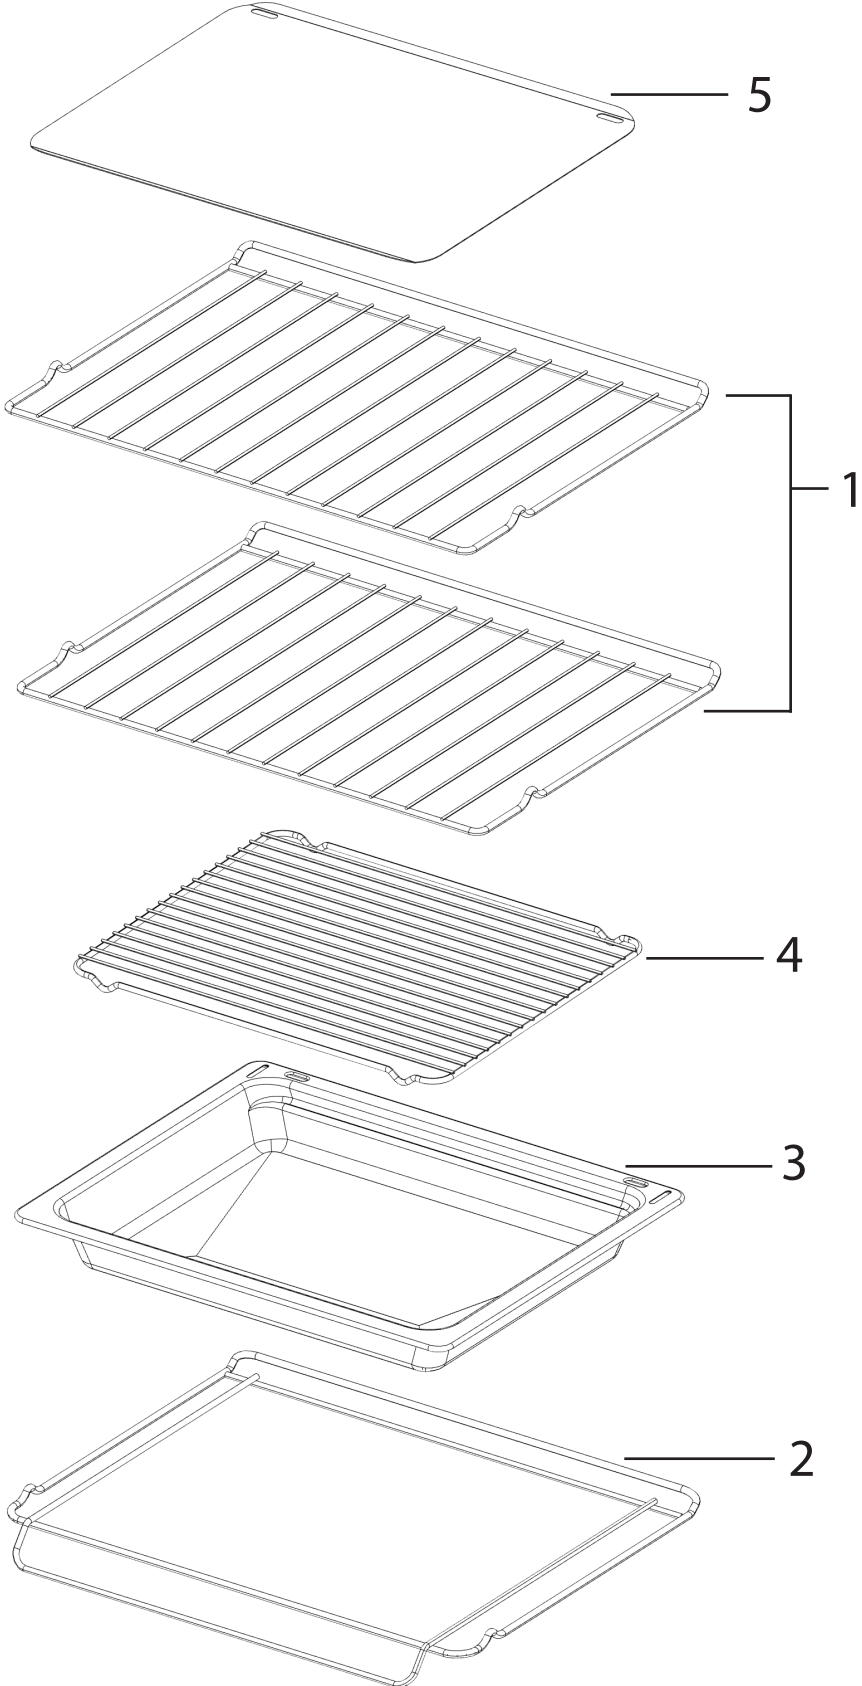

Completed document

Model: WLE645WCB

PNC: 94430007700

Internal Pack

FRONT FRAME ASSEMBLY

OVEN

HOB ASSEMBLY

STORAGE DRAWER ASSEMBLY