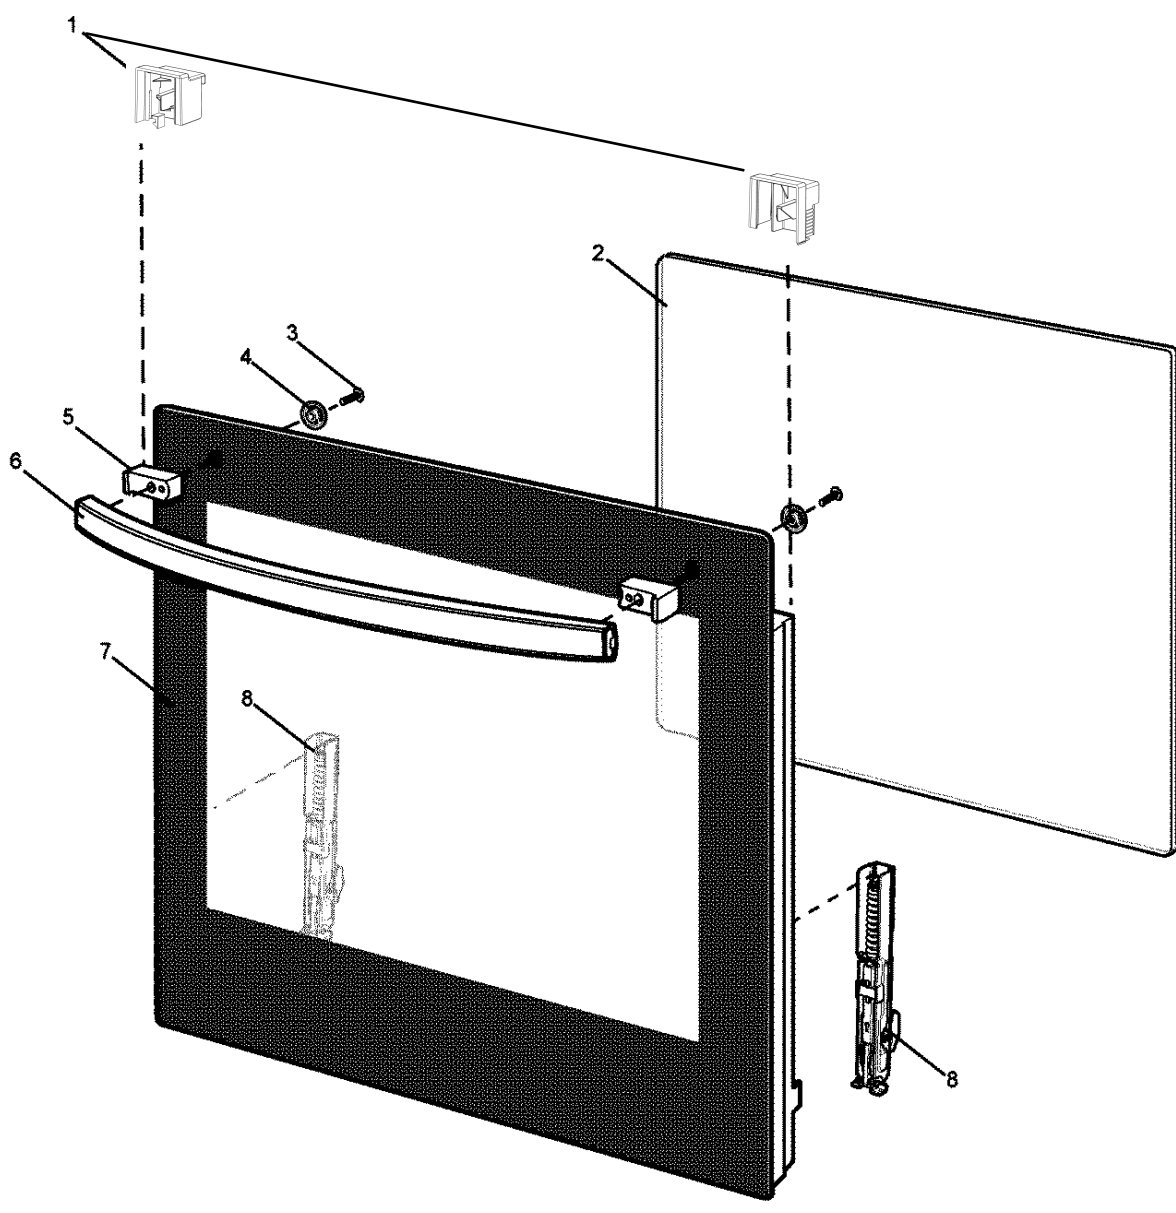

Completed document

Model: WLE645WCB

PNC: 94430007700

Internal Pack

FRONT FRAME ASSEMBLY

OVEN

HOB ASSEMBLY

STORAGE DRAWER ASSEMBLY