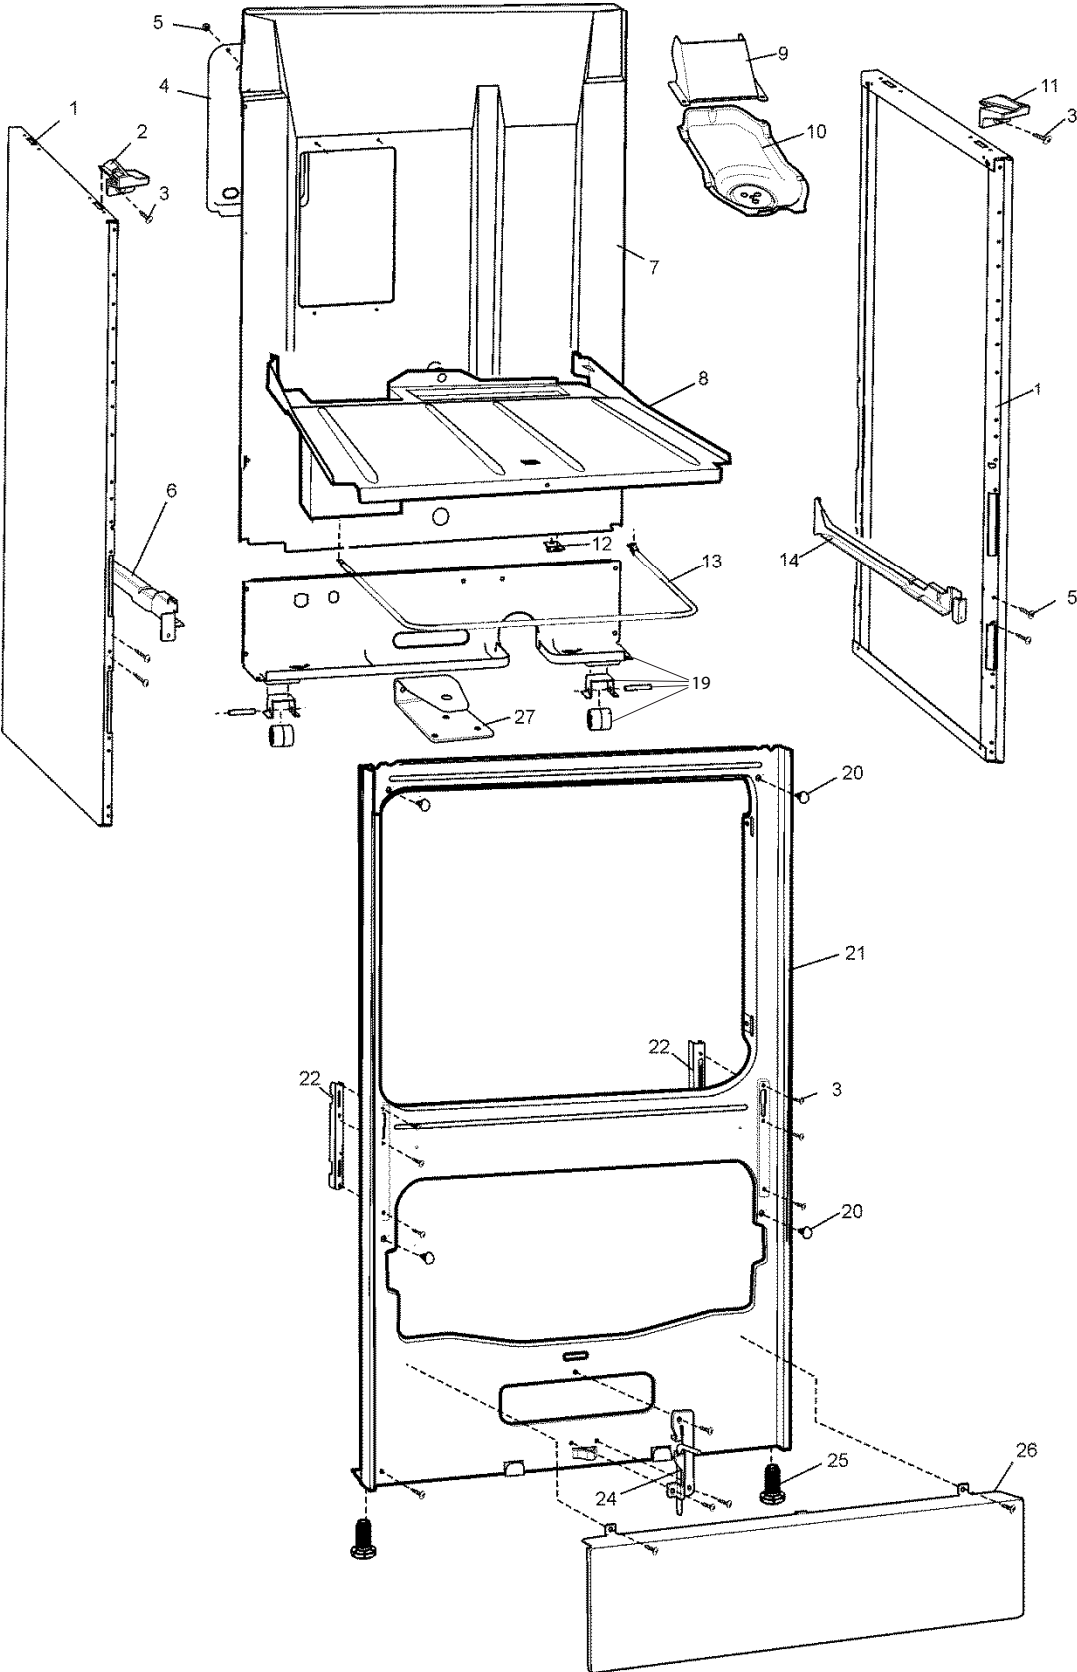

Completed document

Model: WLE645WCB

PNC: 94430007700

Internal Pack

FRONT FRAME ASSEMBLY

OVEN

HOB ASSEMBLY

STORAGE DRAWER ASSEMBLY