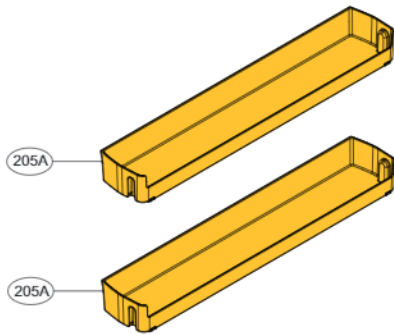

# 10. EXPLODED VIEW & REPLACEMENT PARTS LIST

## ▶ MODEL : GN-B332P\*\*B/K, GN-B312P\*\*B/K

- ▼ The parts of refrigerator and the shape of each part are subject to change in different localities.
- ▼ Capacitors and fuse are optional parts.

Base, Compressor is not SVC part.

※When do the SVC of 201A,  
should request the 212G also