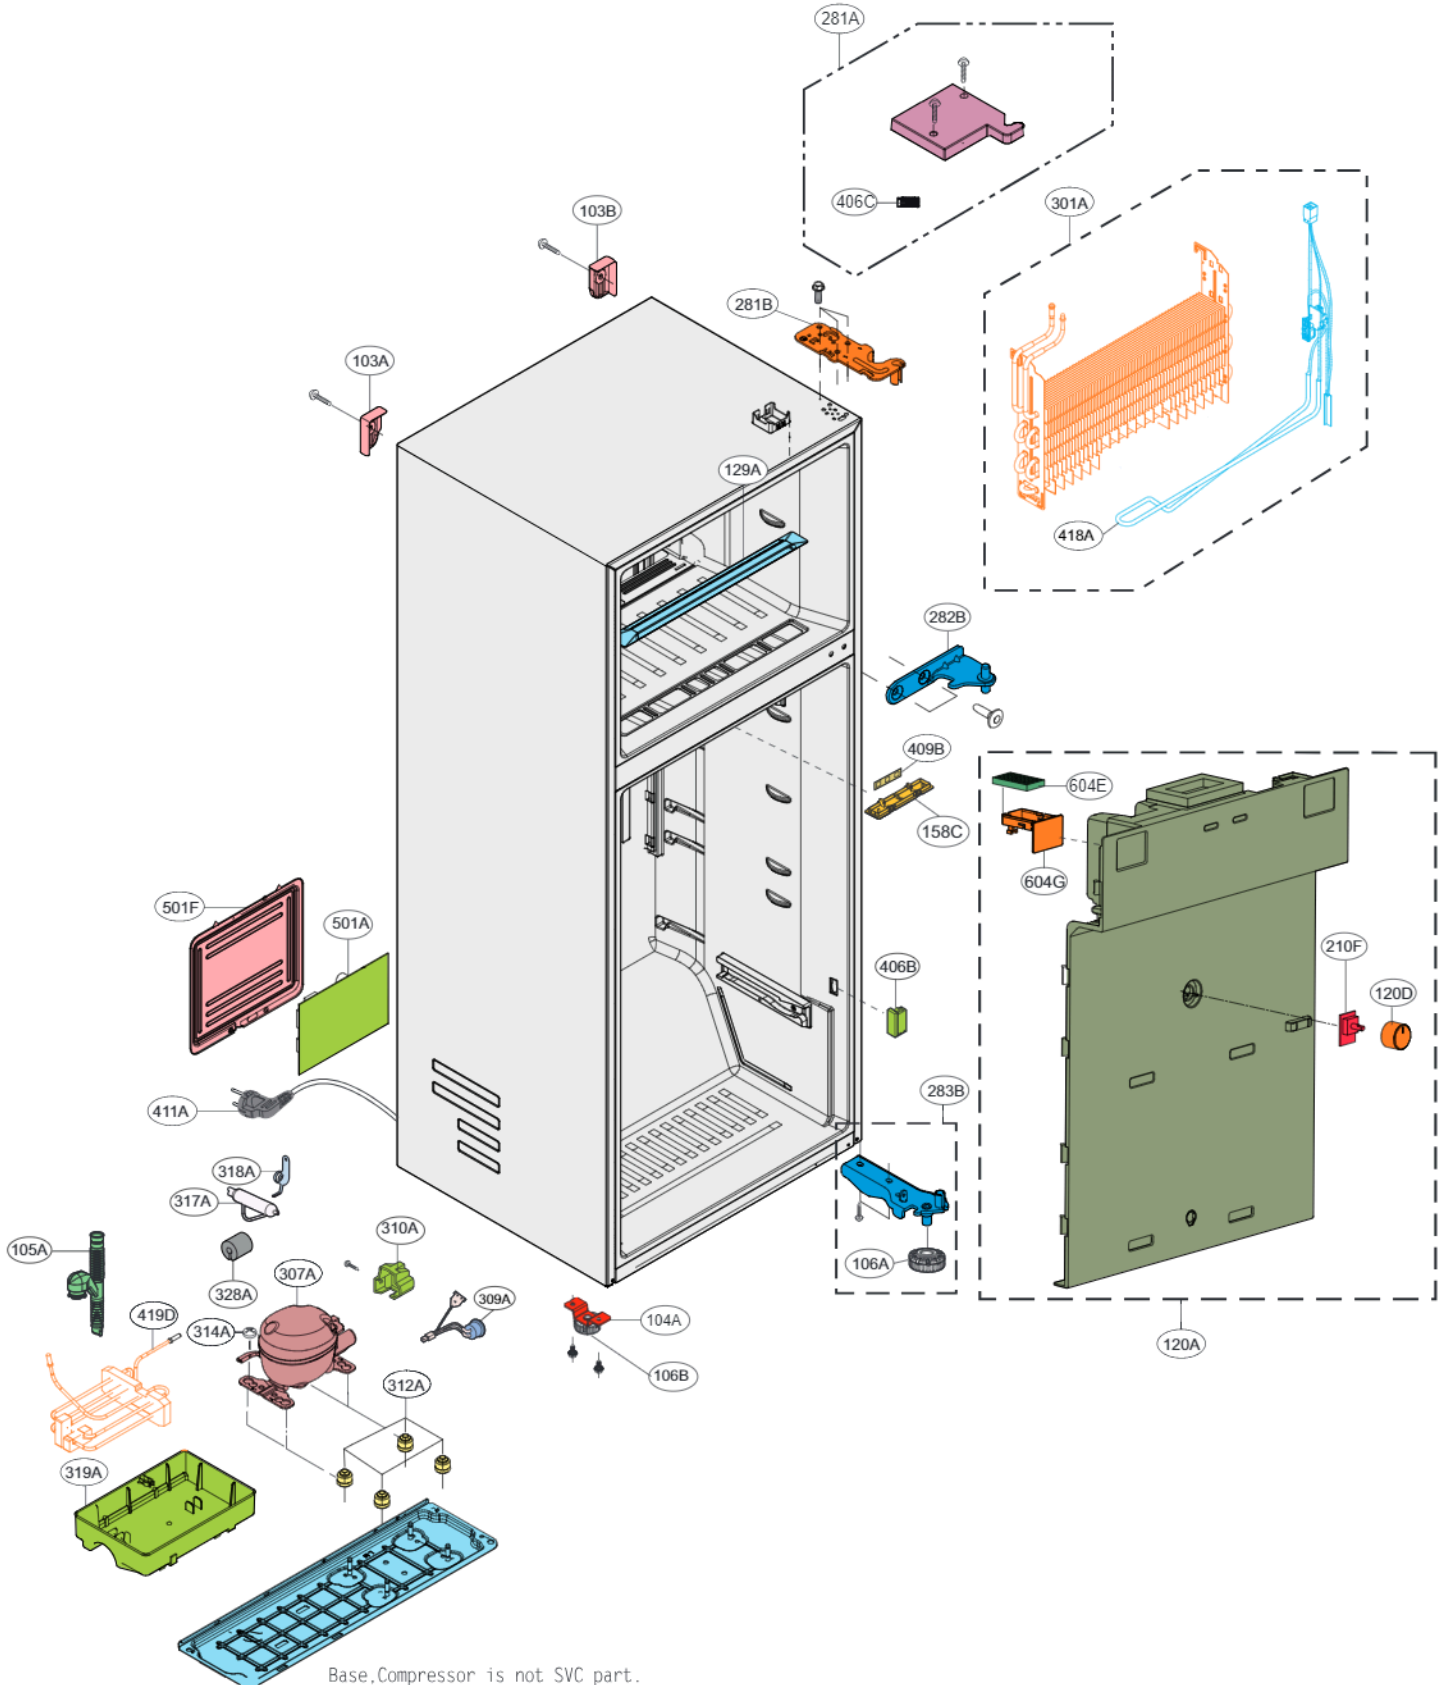

# 10. EXPLODED VIEW & REPLACEMENT PARTS LIST

## ▶ MODEL : GN-B332P\*\*B/K, GN-B312P\*\*B/K

- ▼ The parts of refrigerator and the shape of each part are subject to change in different localities.
- ▼ Capacitors and fuse are optional parts.

Base, Compressor is not SVC part.

※When do the SVC of 201A,  
should request the 212G also