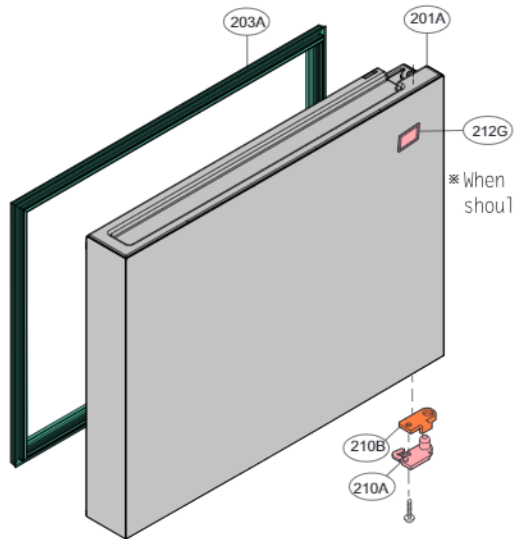

# 10. EXPLODED VIEW & REPLACEMENT PARTS LIST

## ▶ MODEL : GN-B332P\*\*B/K, GN-B312P\*\*B/K

- ▼ The parts of refrigerator and the shape of each part are subject to change in different localities.
- ▼ Capacitors and fuse are optional parts.

Base, Compressor is not SVC part.