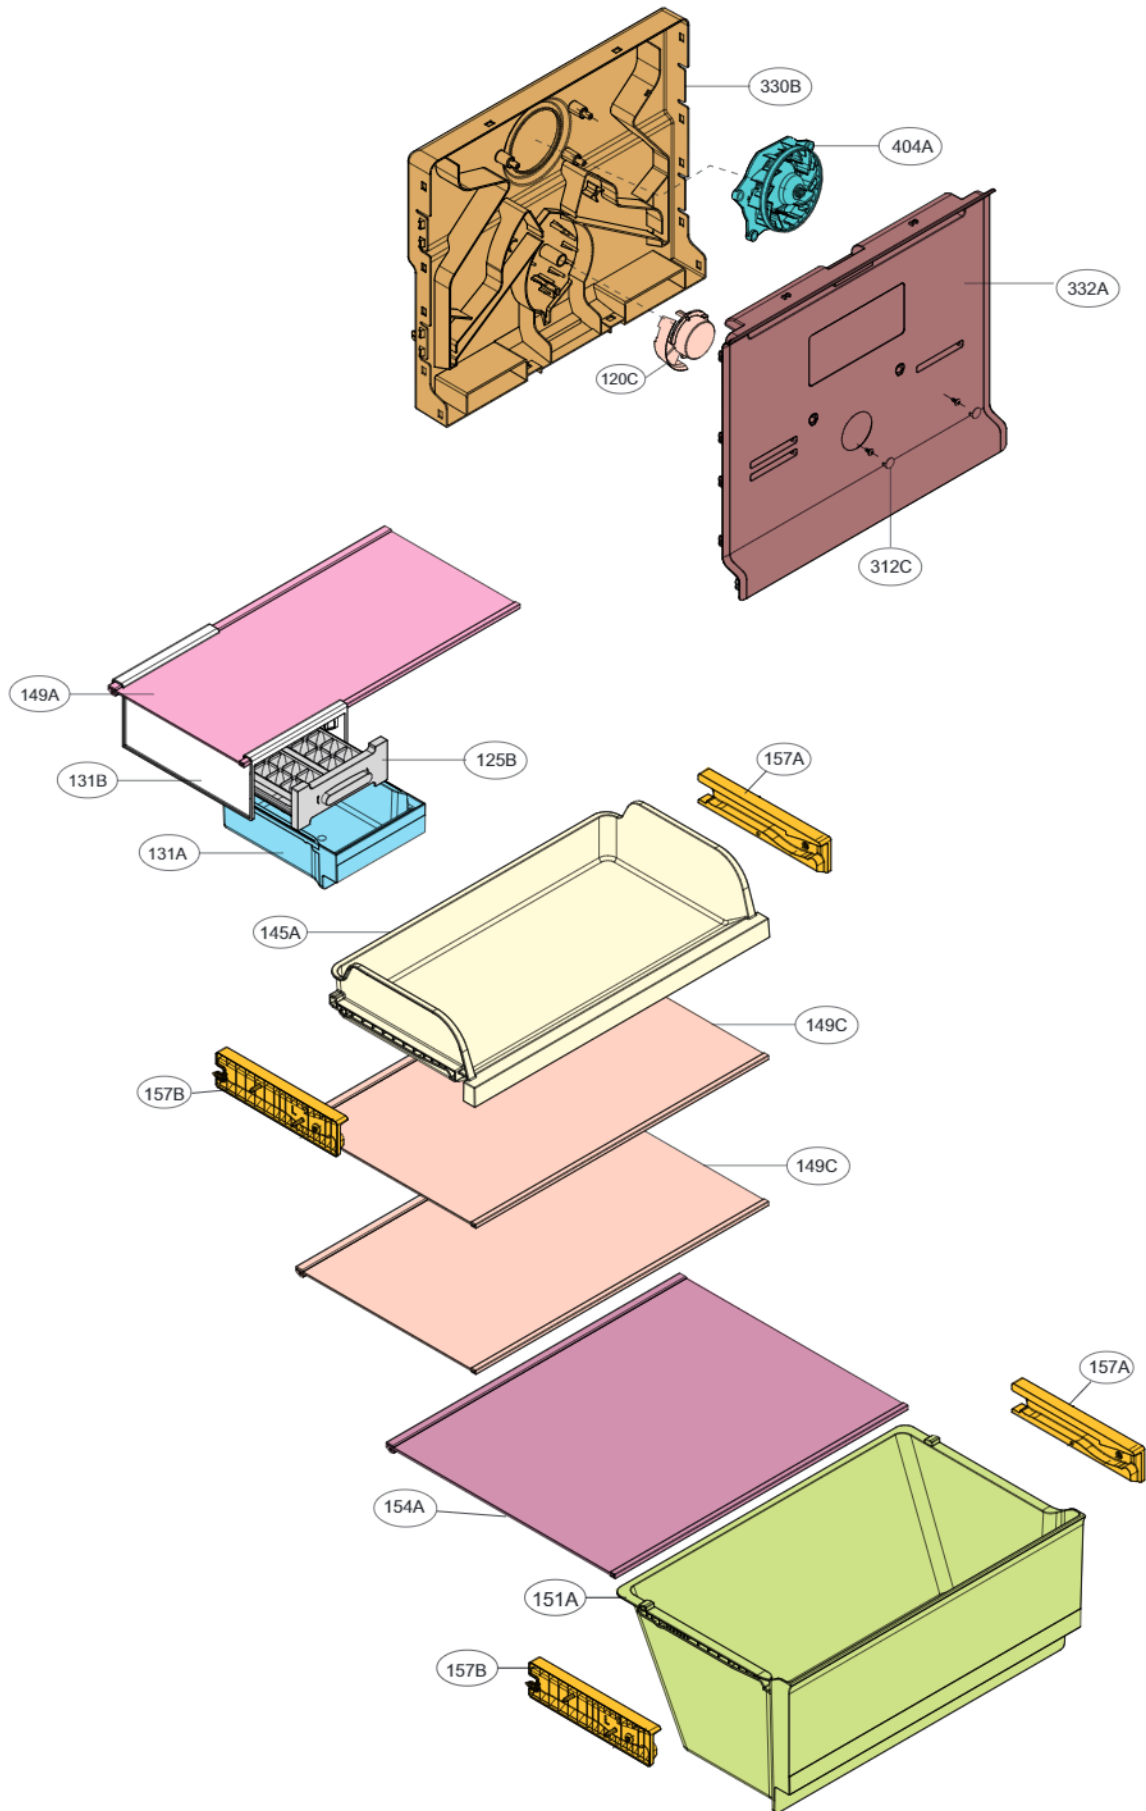

# 10. EXPLODED VIEW & REPLACEMENT PARTS LIST

## ▶ MODEL : GN-B332P\*\*B/K, GN-B312P\*\*B/K

- ▼ The parts of refrigerator and the shape of each part are subject to change in different localities.
- ▼ Capacitors and fuse are optional parts.

Base, Compressor is not SVC part.

※When do the SVC of 201A,  
should request the 212G also