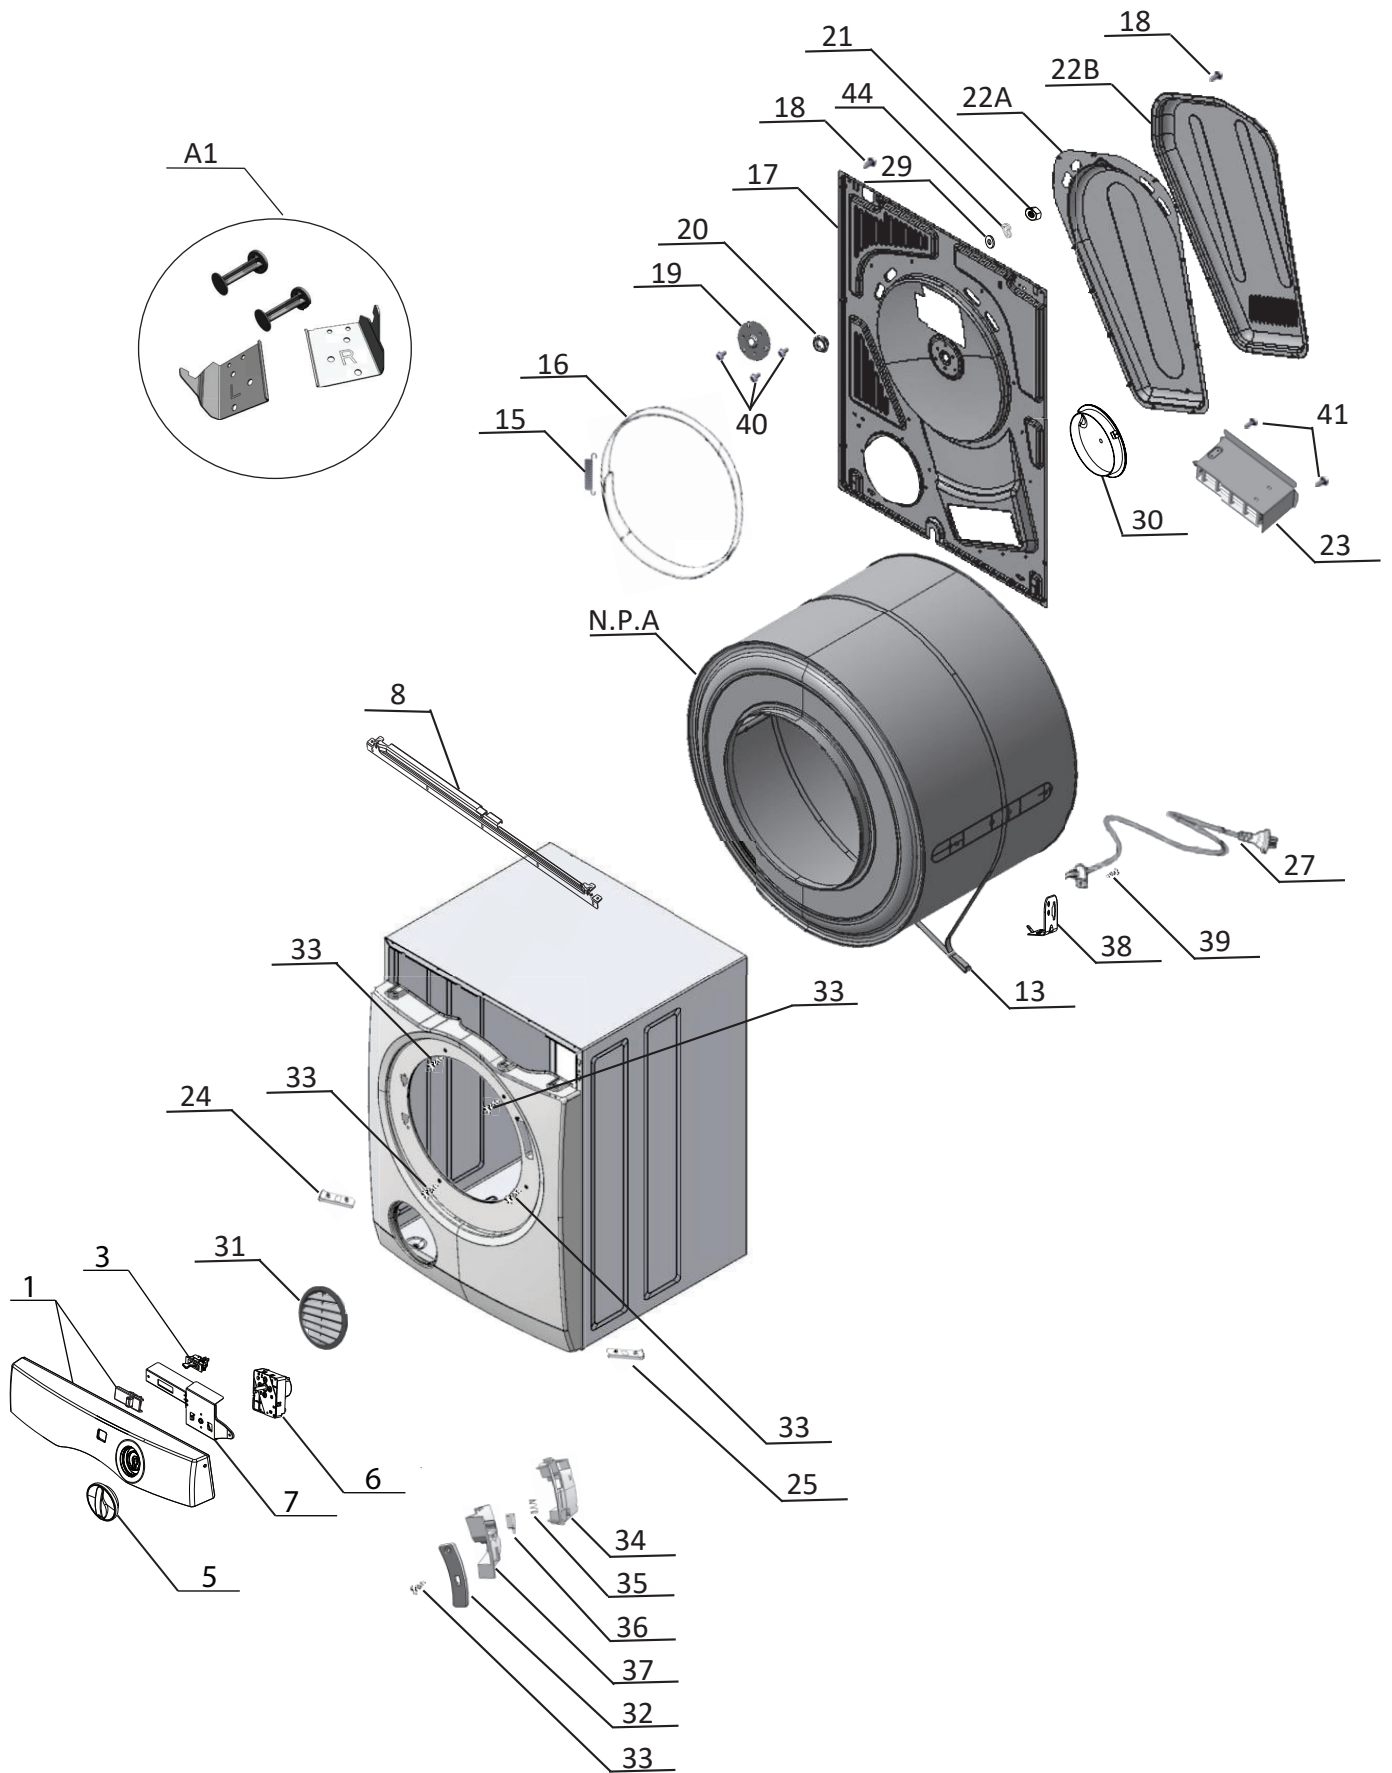

Completed document

Model: WDV457HQWA

PNC: 91600215901

N.I = Not Illustrated
 N.P.A = Not Part Available

Position of Bearing and Seal join

N.I = Not Illustrated
N.P.A = Not Part Available

P09163090810