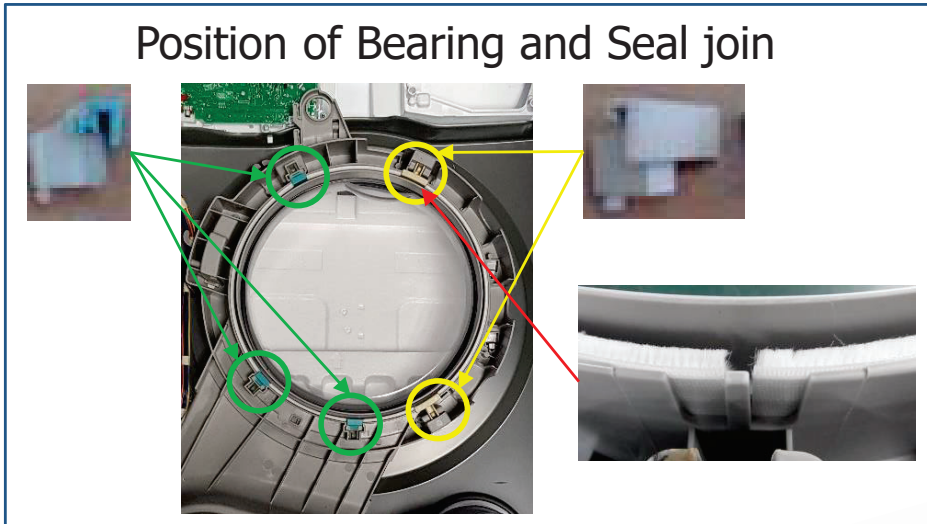

Completed document

Model: WDV457HQWA

PNC: 91600215901

N.I = Not Illustrated
 N.P.A = Not Part Available

Position of Bearing and Seal join

N.I = Not Illustrated
N.P.A = Not Part Available

P09163090810