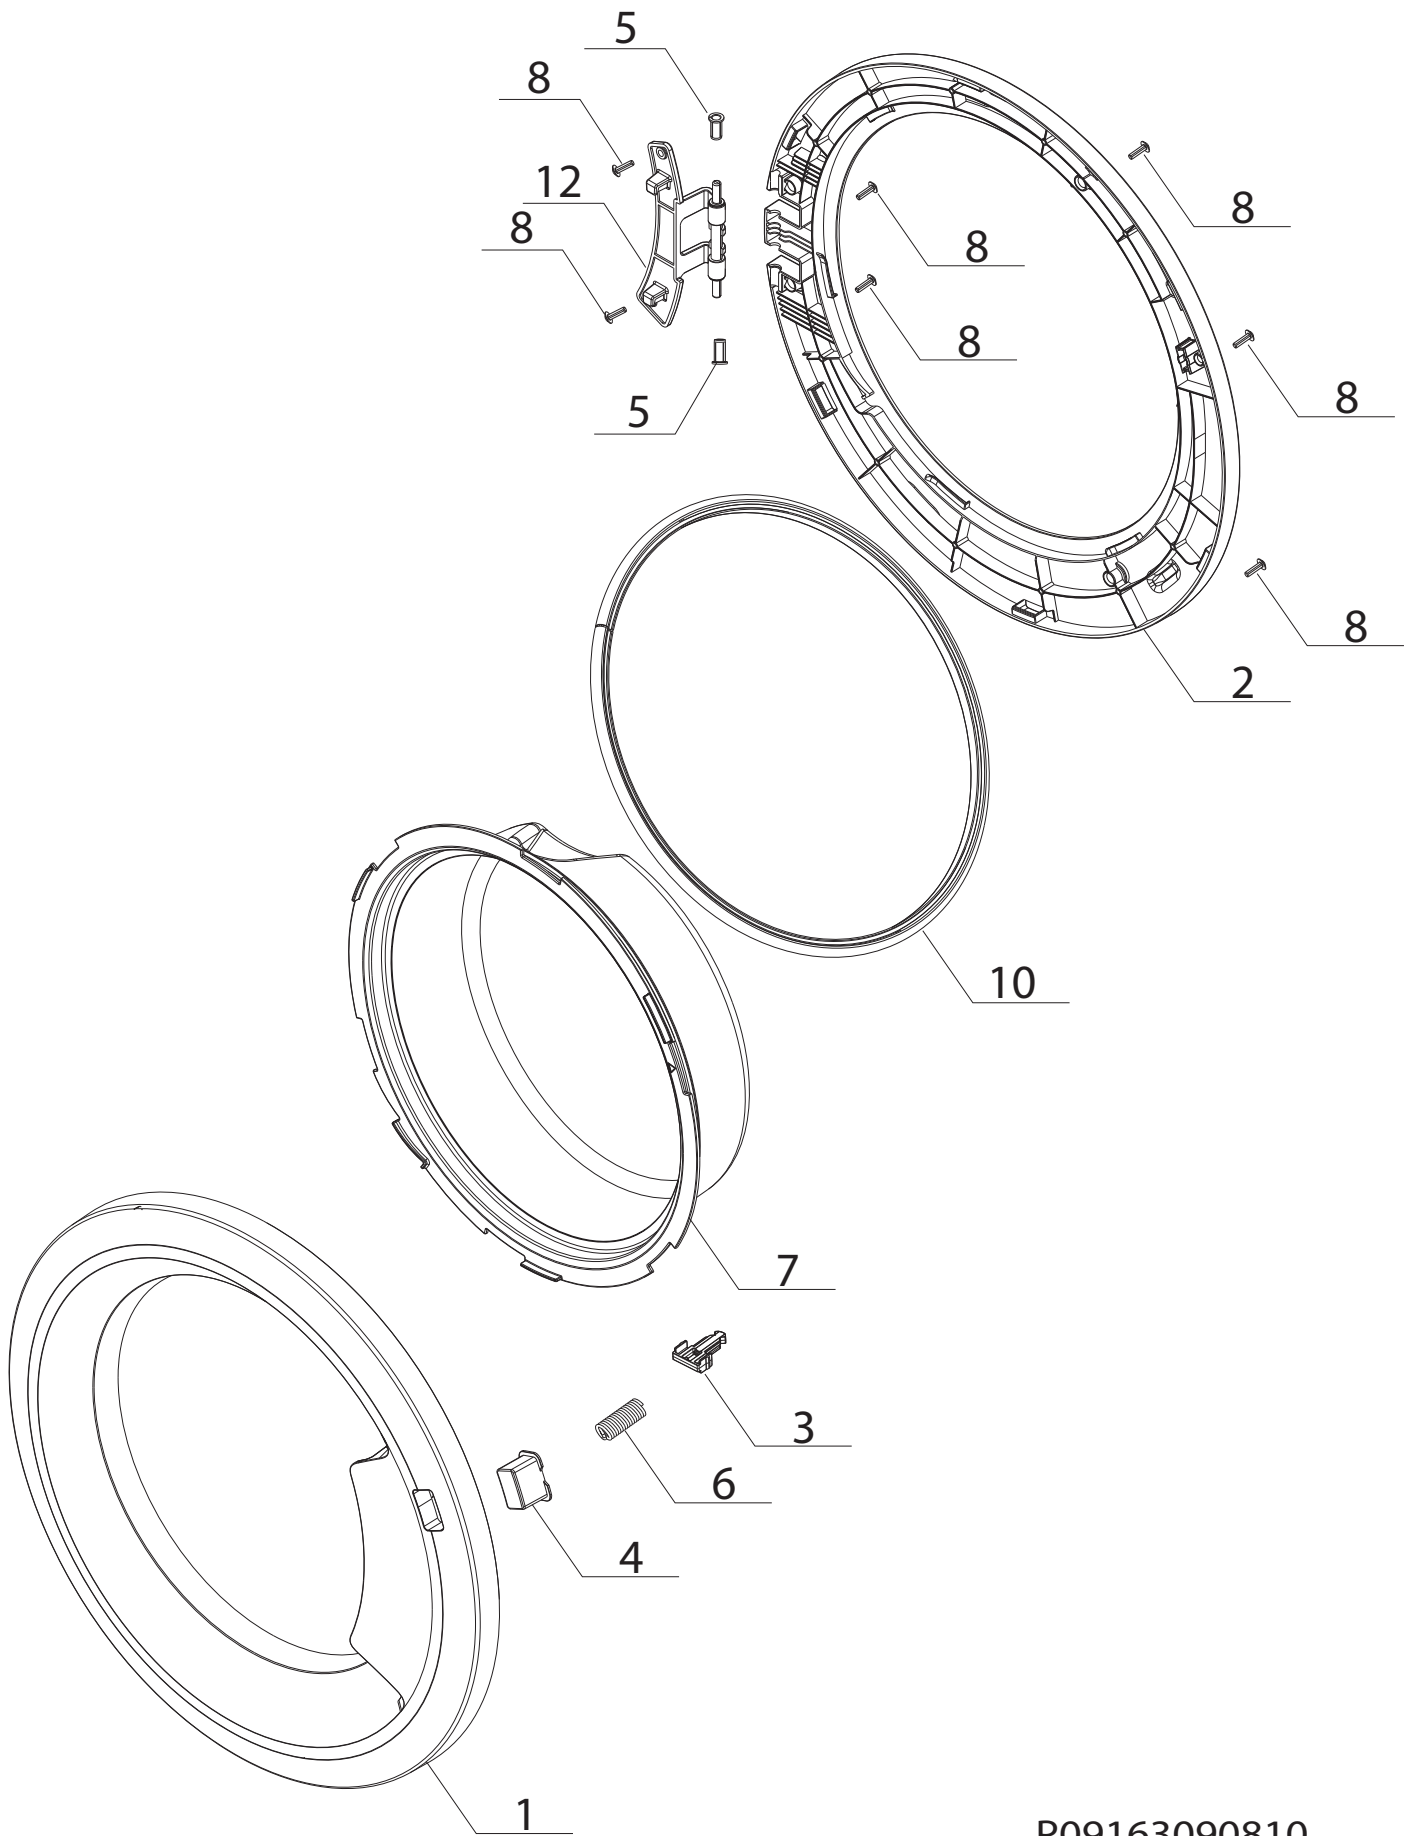

Completed document

Model: WDV457HQWA

PNC: 91600215901

N.I = Not Illustrated
 N.P.A = Not Part Available

Position of Bearing and Seal join

N.I = Not Illustrated
N.P.A = Not Part Available

P09163090810