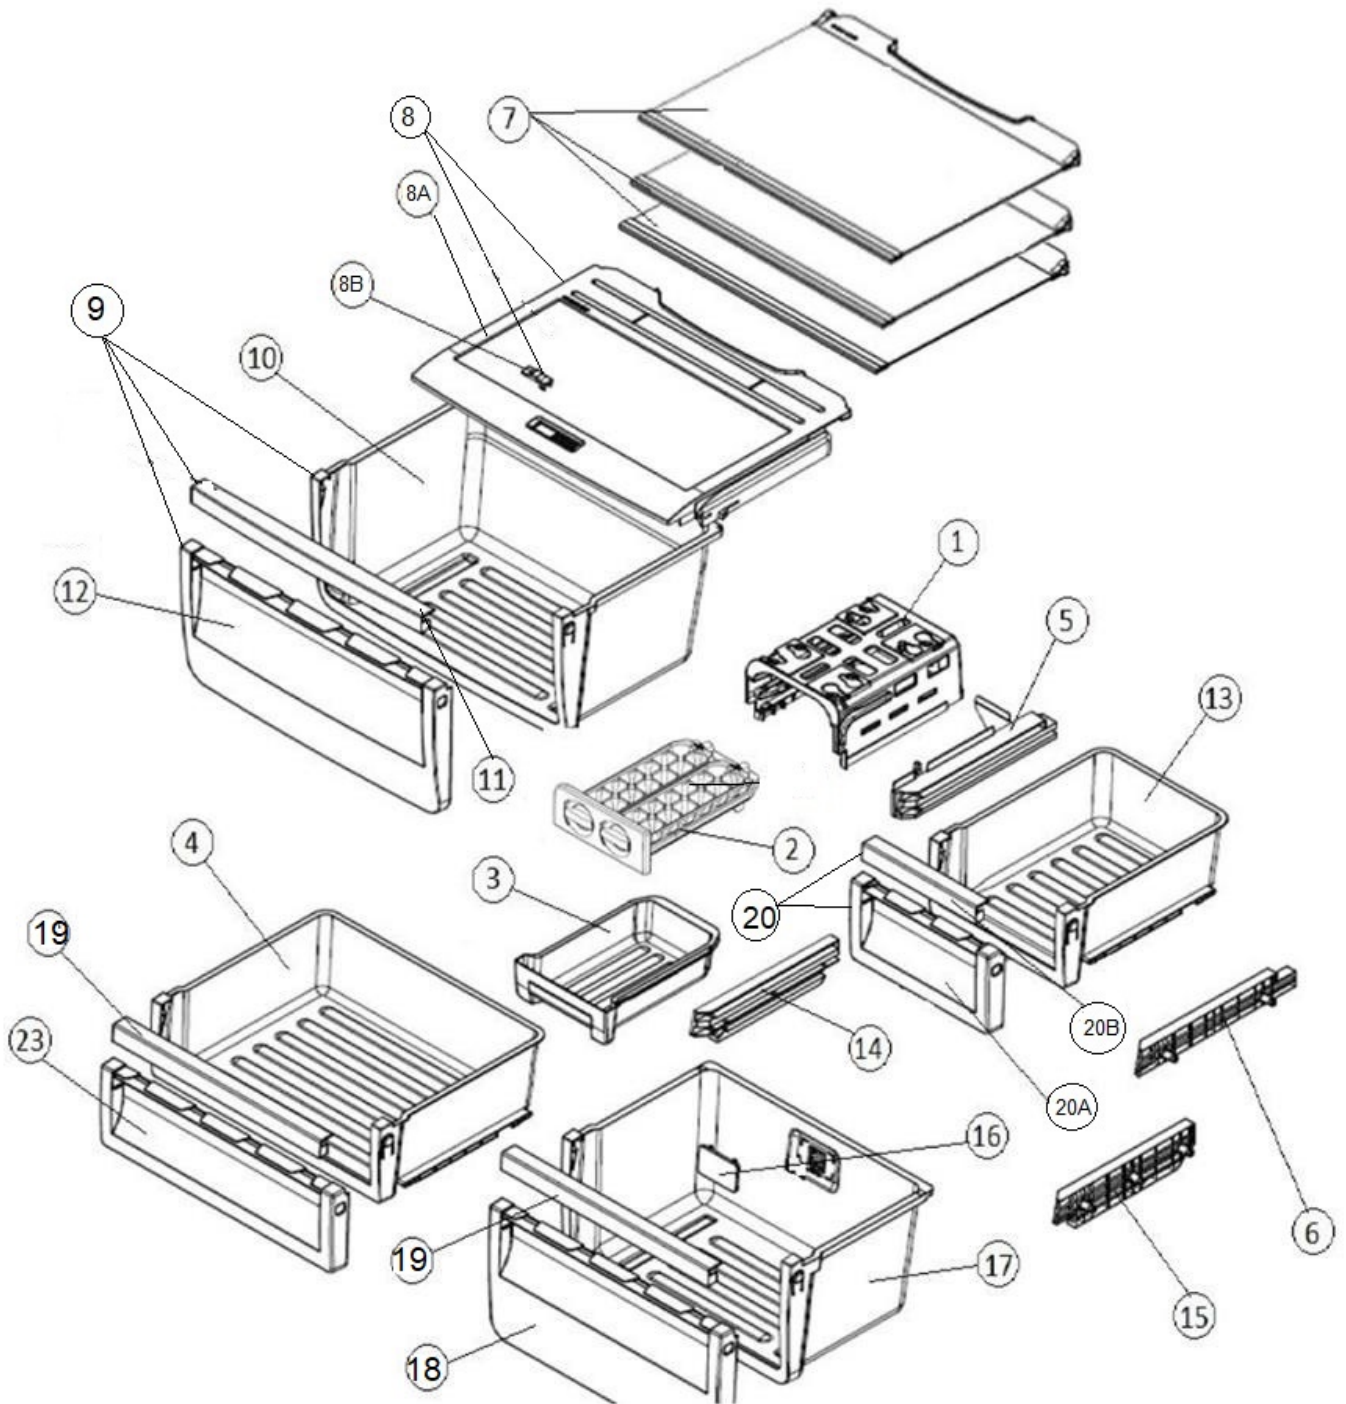

Completed document

Model: WBB3100WK

PNC: 92506088700

DOOR ASSEMBLY

CABINET INTERIOR

CABINET ASSEMBLY 1 / 2

Refrigerant system

CABINET ASSEMBLY 2 / 2