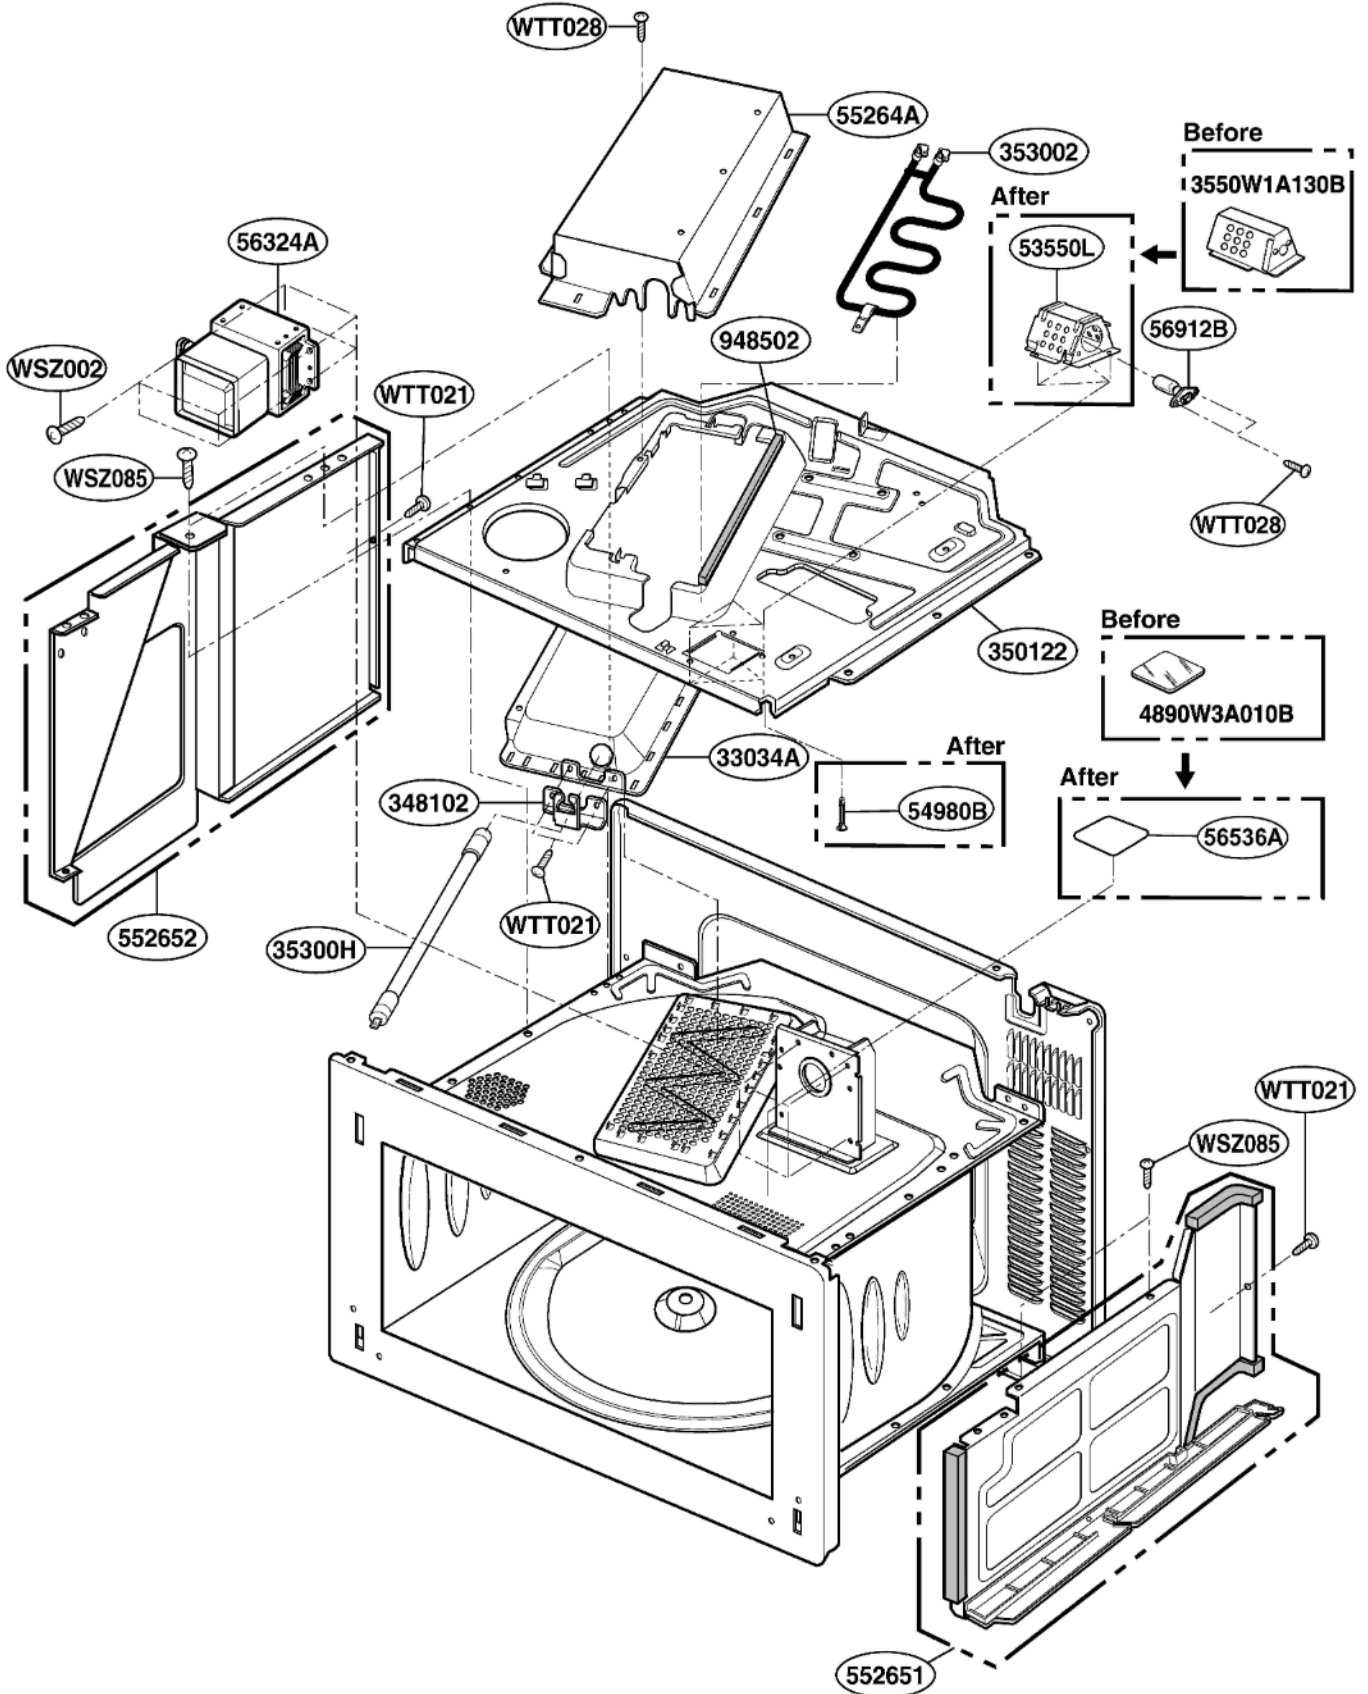

EXPLODED VIEW

INTRODUCTION

MODEL: MP-9485S
MP-9485SA
MP9489SB

CONTROL PANEL PARTS

OVEN CAVITY PARTS

LATCH BOARD PARTS

INTERIOR PARTS (I)

INTERIOR PARTS (II)