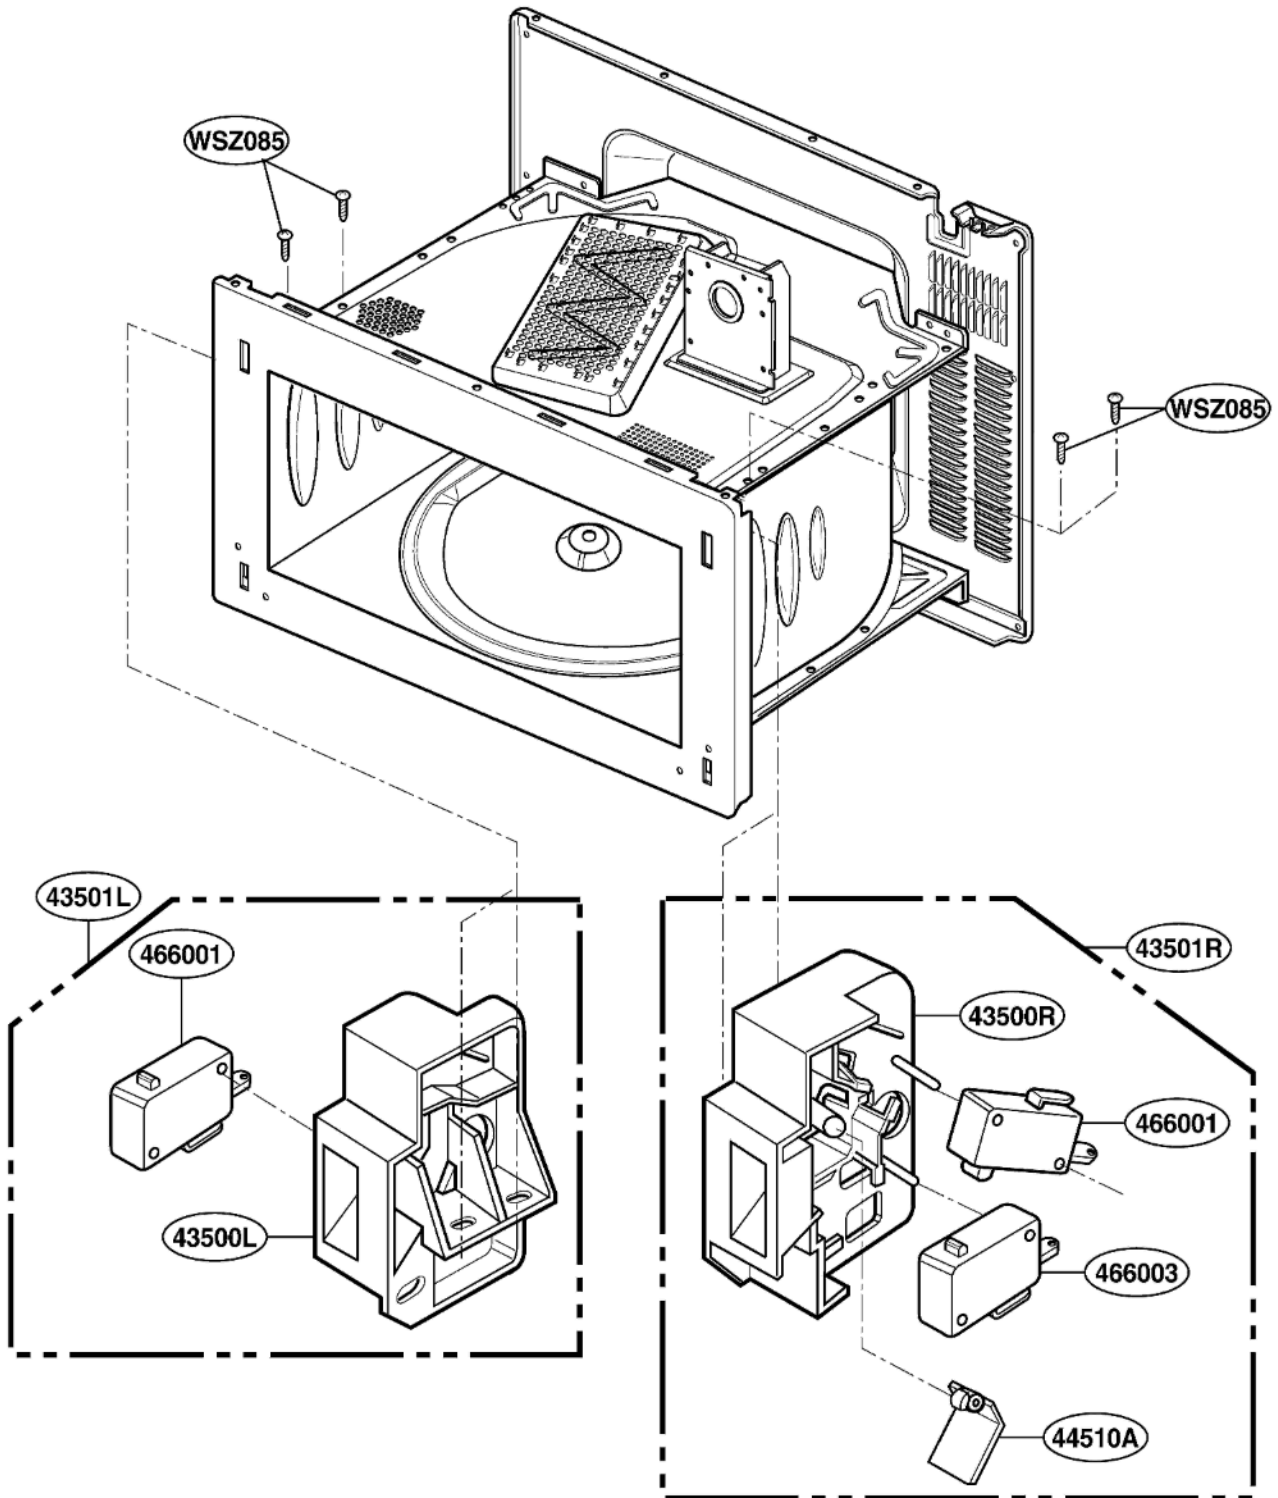

EXPLODED VIEW

INTRODUCTION

MODEL: MP-9485S
MP-9485SA
MP9489SB

CONTROL PANEL PARTS

OVEN CAVITY PARTS

LATCH BOARD PARTS

INTERIOR PARTS (I)

INTERIOR PARTS (II)