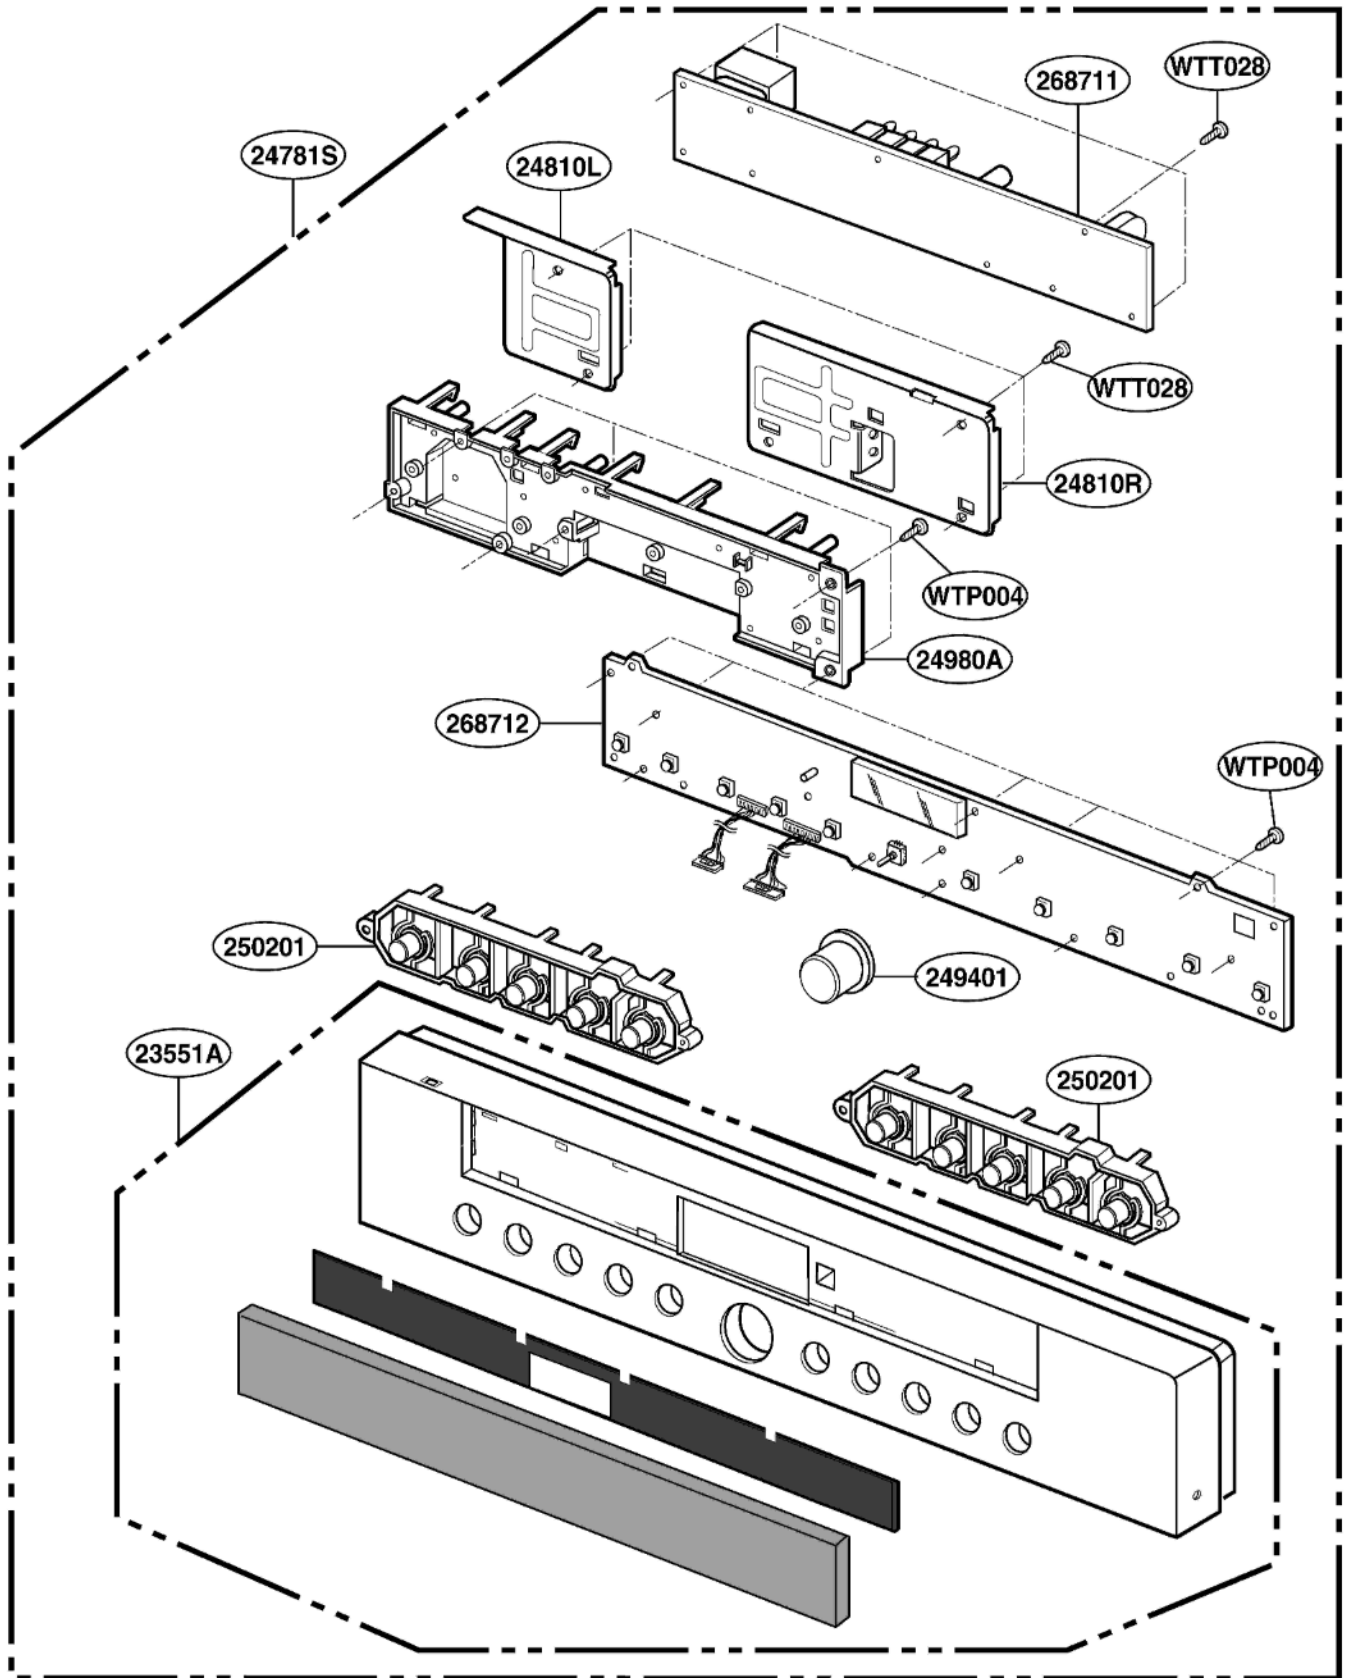

EXPLODED VIEW

INTRODUCTION

MODEL: MP-9485S
MP-9485SA
MP9489SB

CONTROL PANEL PARTS

OVEN CAVITY PARTS

LATCH BOARD PARTS

INTERIOR PARTS (I)

INTERIOR PARTS (II)