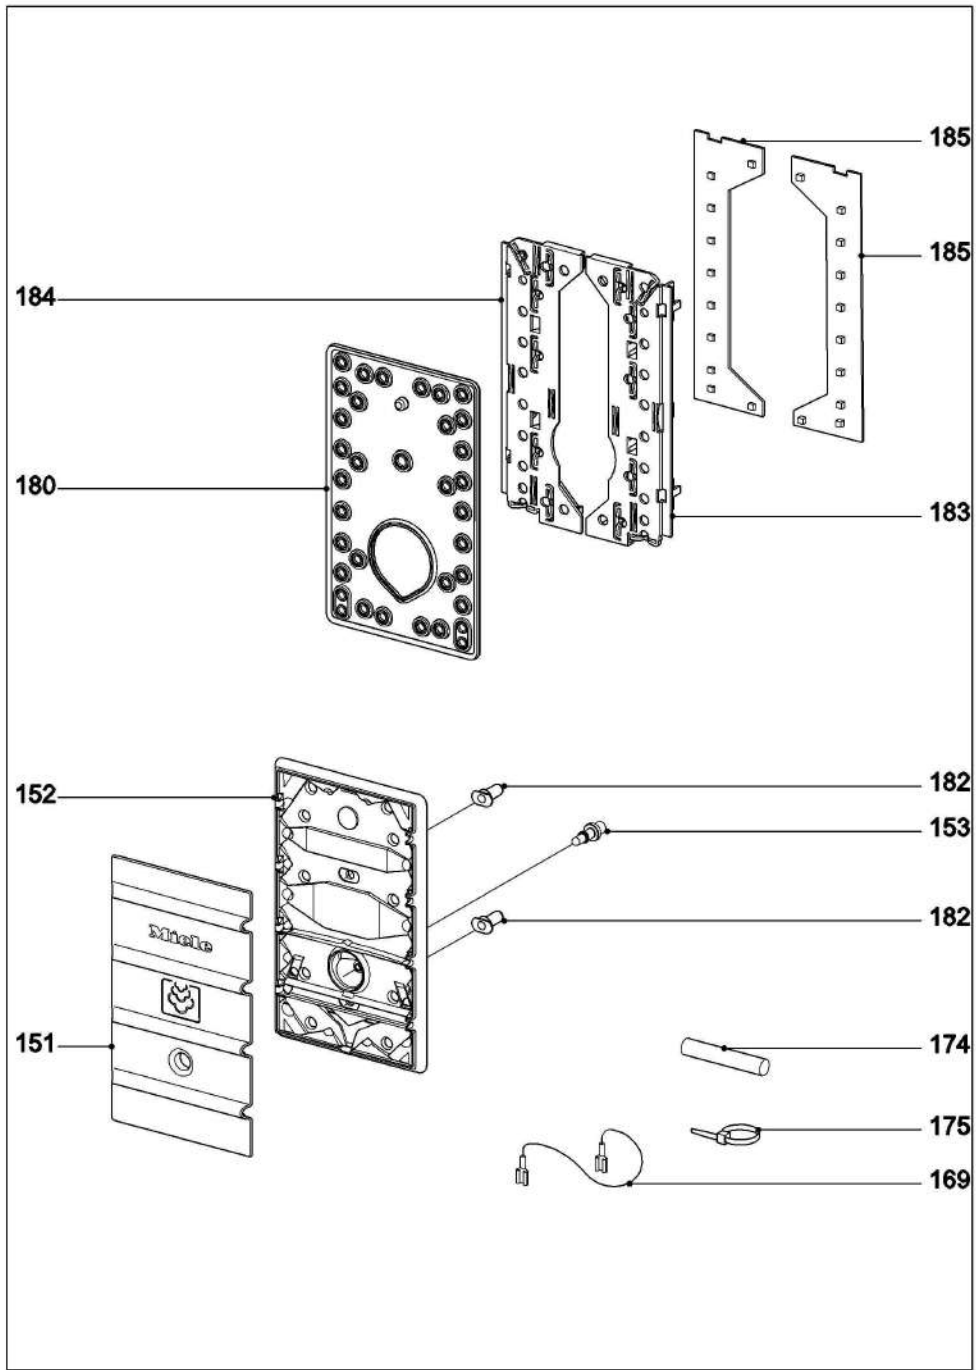

DG 6401 EDST/CLST

Miele

Steam ovens
DG 6401 EDST/CLST

11.03.2026

010 Casing Up to mach.no00/127253576

149987

011 Casing From mach.no00/127253577

020 Door

030 Oven cavity

031 Extra components Up to mach.no00/127119926

161688

032 Extra components From mach.no00/127119927

162381

035 Steam generator Electronic unit

036 Air channel

040 Water reservoir

050 Cavity, Shelf runner Container

060 Descaling agent, Test strip, Grease

070 Fascia panel