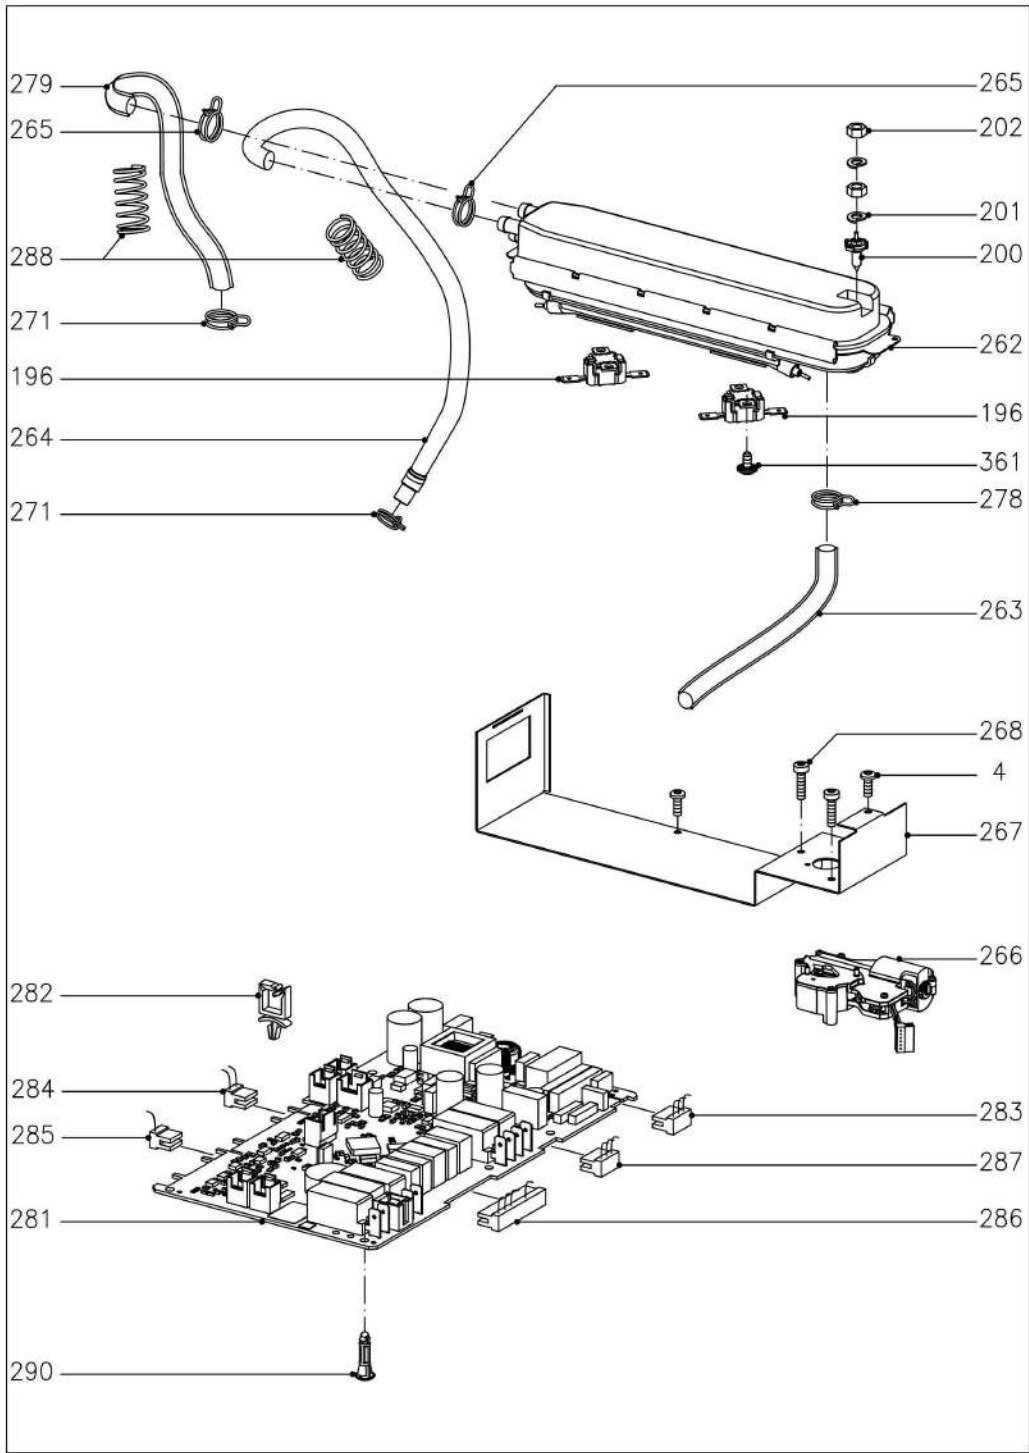

DG 6401 EDST/CLST

Miele

Steam ovens
DG 6401 EDST/CLST

11.03.2026

010 Casing Up to mach.no00/127253576

149987

011 Casing From mach.no00/127253577

020 Door

030 Oven cavity

031 Extra components Up to mach.no00/127119926

161688

032 Extra components From mach.no00/127119927

162381

035 Steam generator Electronic unit

036 Air channel

040 Water reservoir

050 Cavity, Shelf runner Container

060 Descaling agent, Test strip, Grease

070 Fascia panel