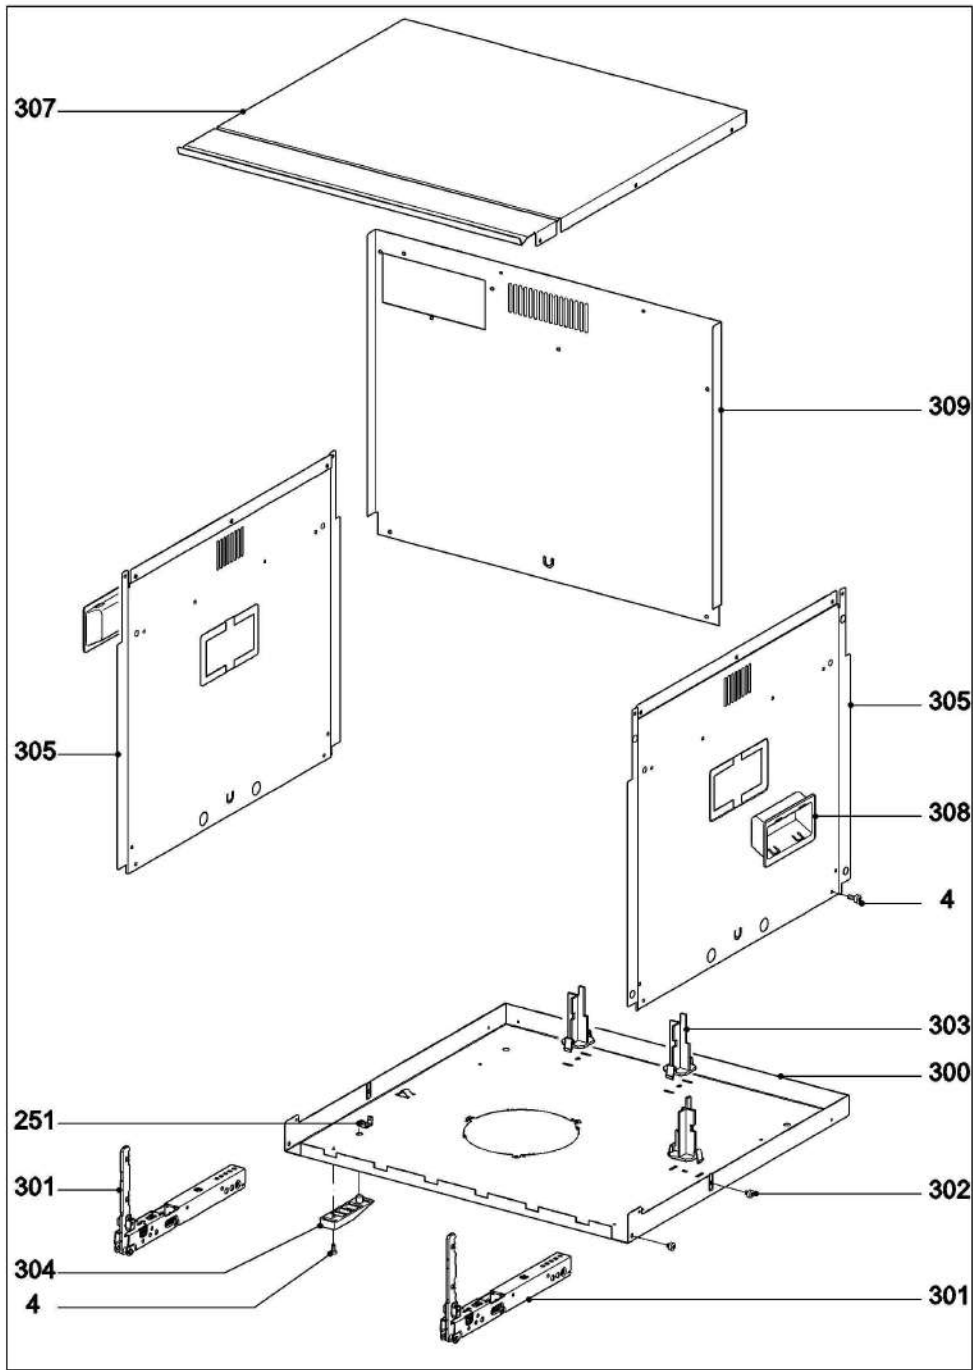

DG 6401 EDST/CLST

Miele

Steam ovens
DG 6401 EDST/CLST

11.03.2026

010 Casing Up to mach.no00/127253576

149987

011 Casing From mach.no00/127253577

020 Door

030 Oven cavity

031 Extra components Up to mach.no00/127119926

161688

032 Extra components From mach.no00/127119927

162381

035 Steam generator Electronic unit

036 Air channel

040 Water reservoir

050 Cavity, Shelf runner Container

060 Descaling agent, Test strip, Grease

070 Fascia panel