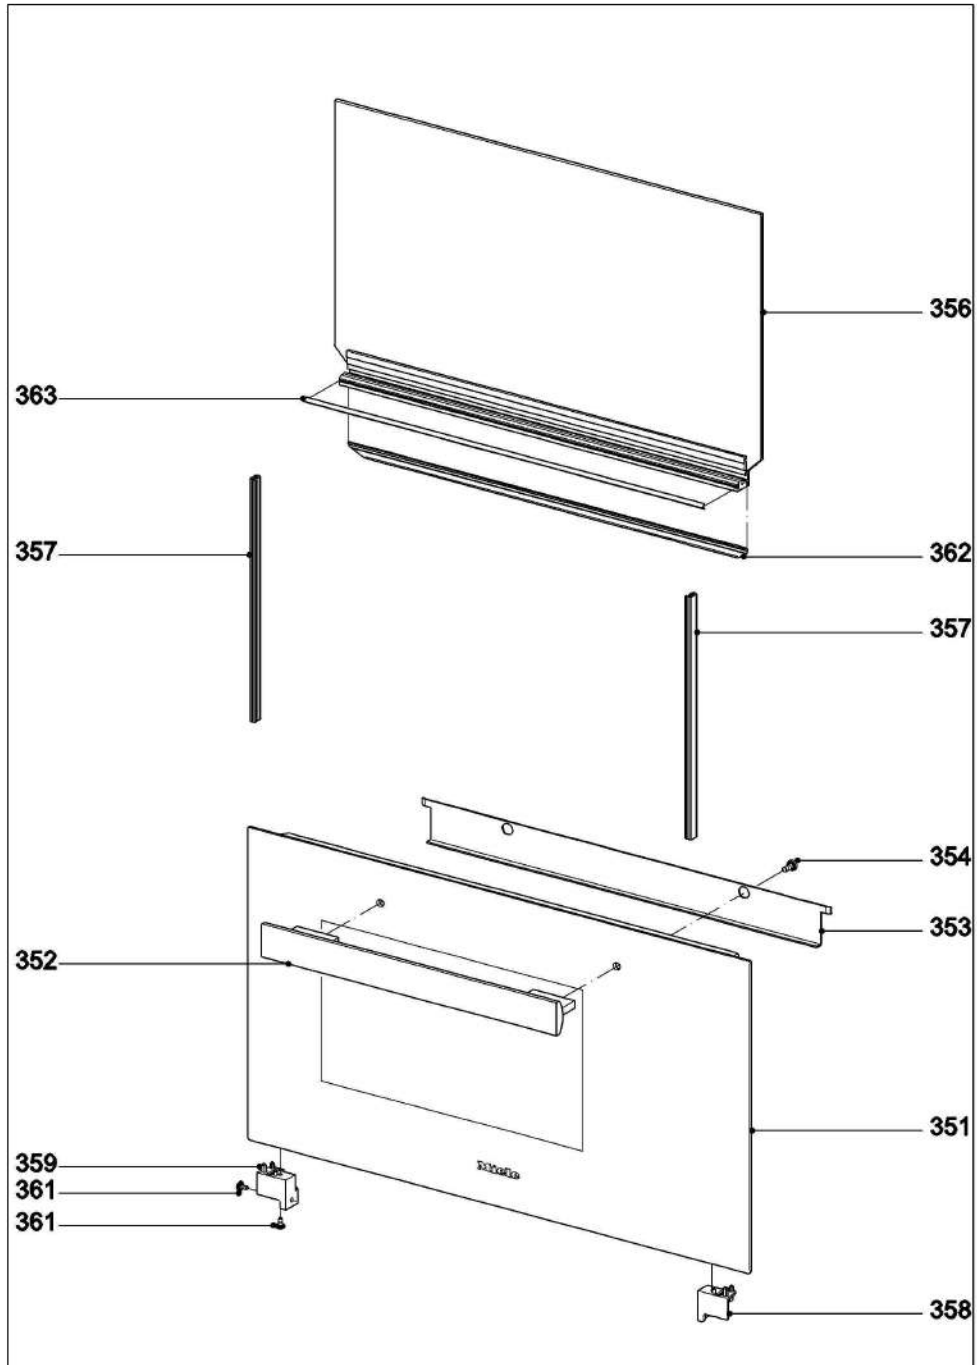

DG 6401 EDST/CLST

Miele

Steam ovens
DG 6401 EDST/CLST

11.03.2026

010 Casing Up to mach.no00/127253576

149987

011 Casing From mach.no00/127253577

020 Door

030 Oven cavity

031 Extra components Up to mach.no00/127119926

161688

032 Extra components From mach.no00/127119927

162381

035 Steam generator Electronic unit

036 Air channel

040 Water reservoir

050 Cavity, Shelf runner Container

060 Descaling agent, Test strip, Grease

070 Fascia panel