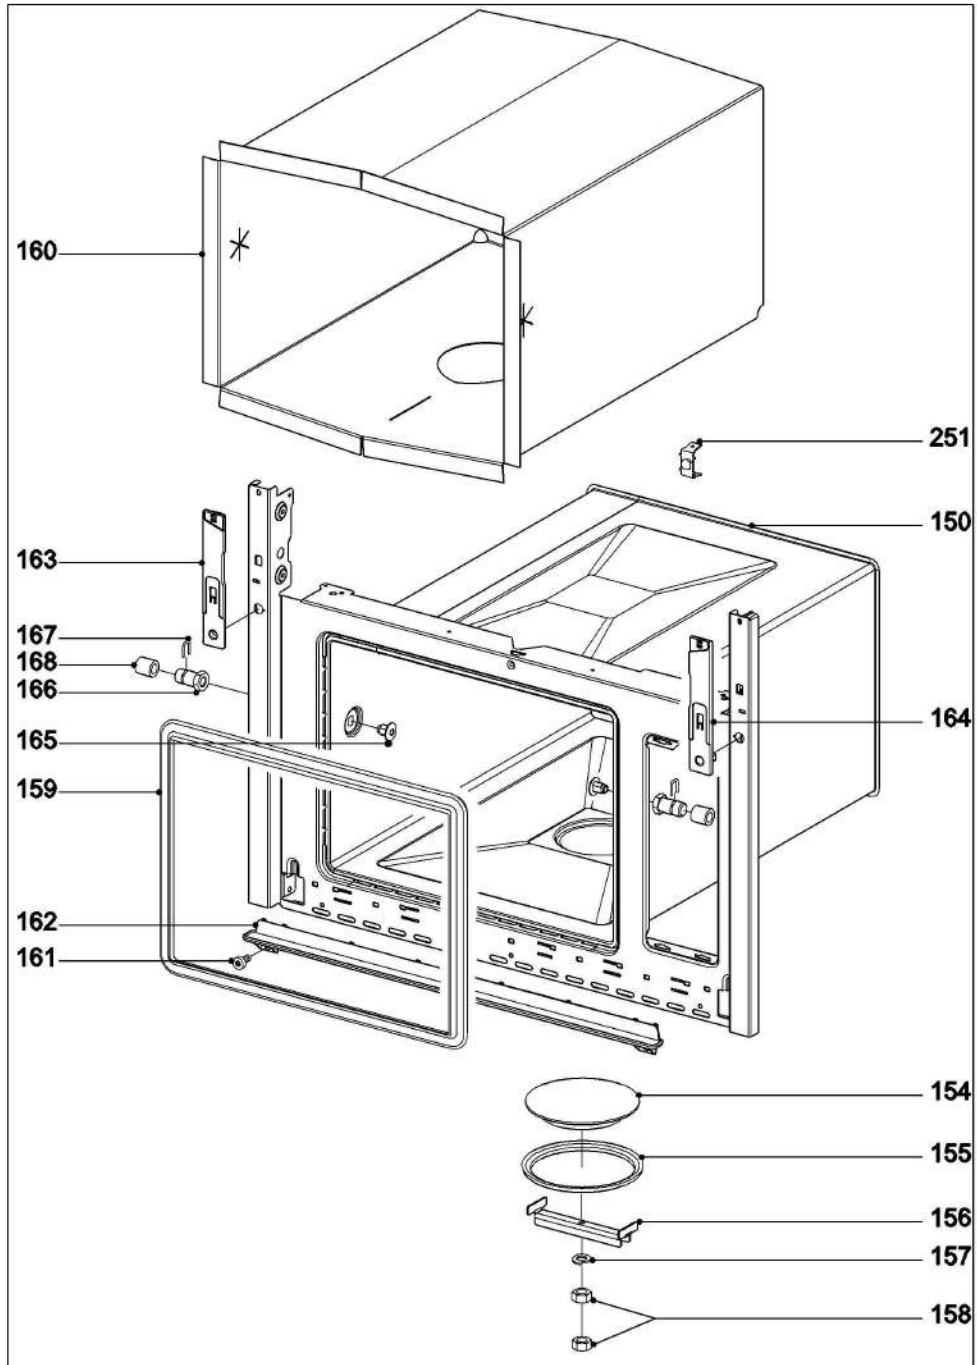

DG 6401 EDST/CLST

Miele

Steam ovens
DG 6401 EDST/CLST

11.03.2026

010 Casing Up to mach.no00/127253576

149987

011 Casing From mach.no00/127253577

020 Door

030 Oven cavity

031 Extra components Up to mach.no00/127119926

161688

032 Extra components From mach.no00/127119927

162381

035 Steam generator Electronic unit

036 Air channel

040 Water reservoir

050 Cavity, Shelf runner Container

060 Descaling agent, Test strip, Grease

070 Fascia panel