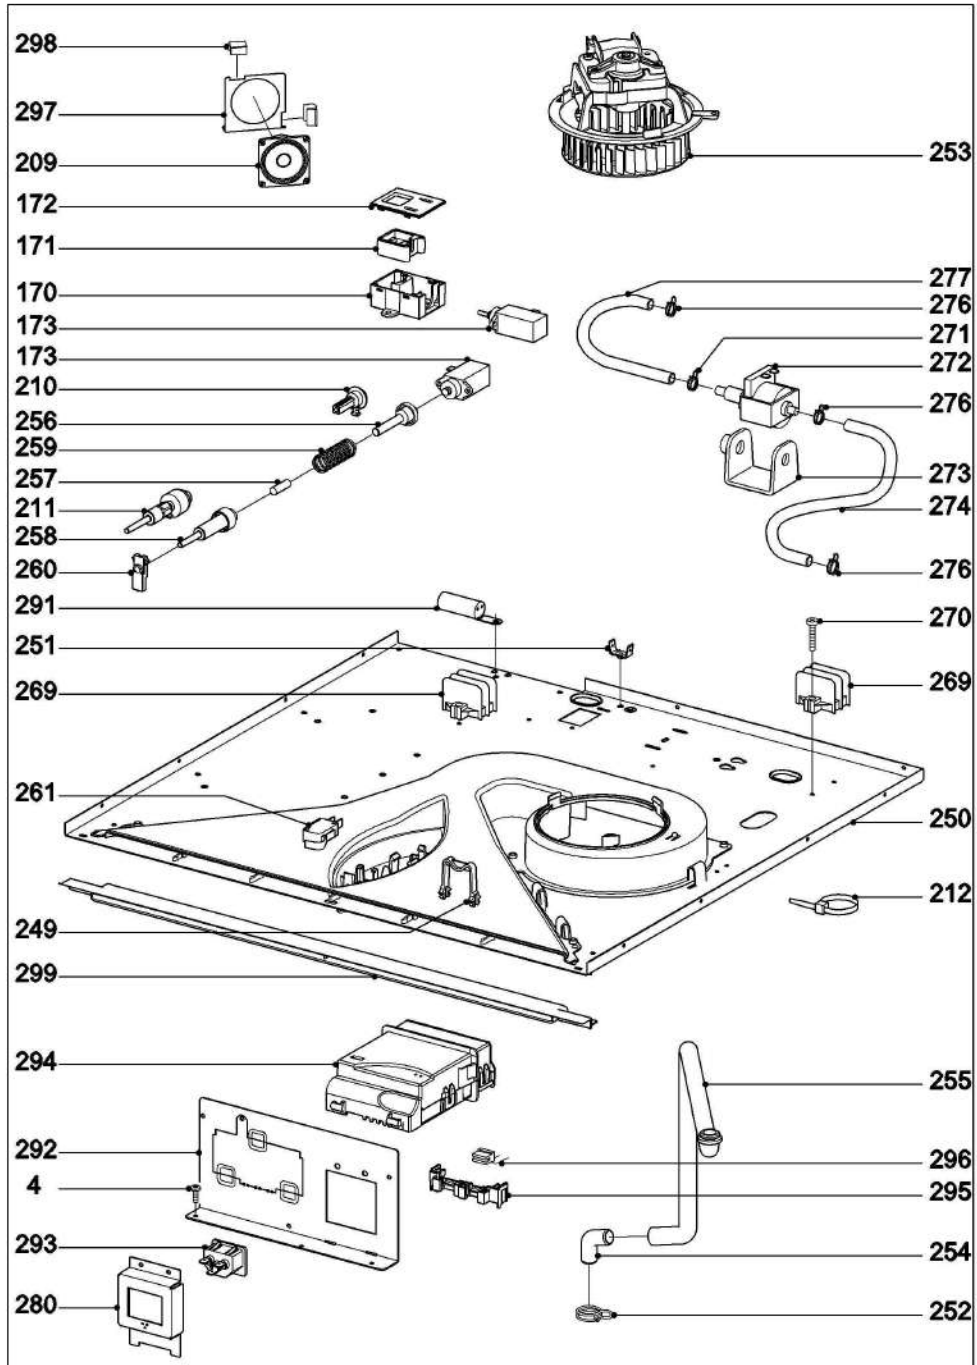

DG 6401 EDST/CLST

Miele

Steam ovens
DG 6401 EDST/CLST

11.03.2026

010 Casing Up to mach.no00/127253576

149987

011 Casing From mach.no00/127253577

020 Door

030 Oven cavity

031 Extra components Up to mach.no00/127119926

161688

032 Extra components From mach.no00/127119927

162381

035 Steam generator Electronic unit

036 Air channel

040 Water reservoir

050 Cavity, Shelf runner Container

060 Descaling agent, Test strip, Grease

070 Fascia panel