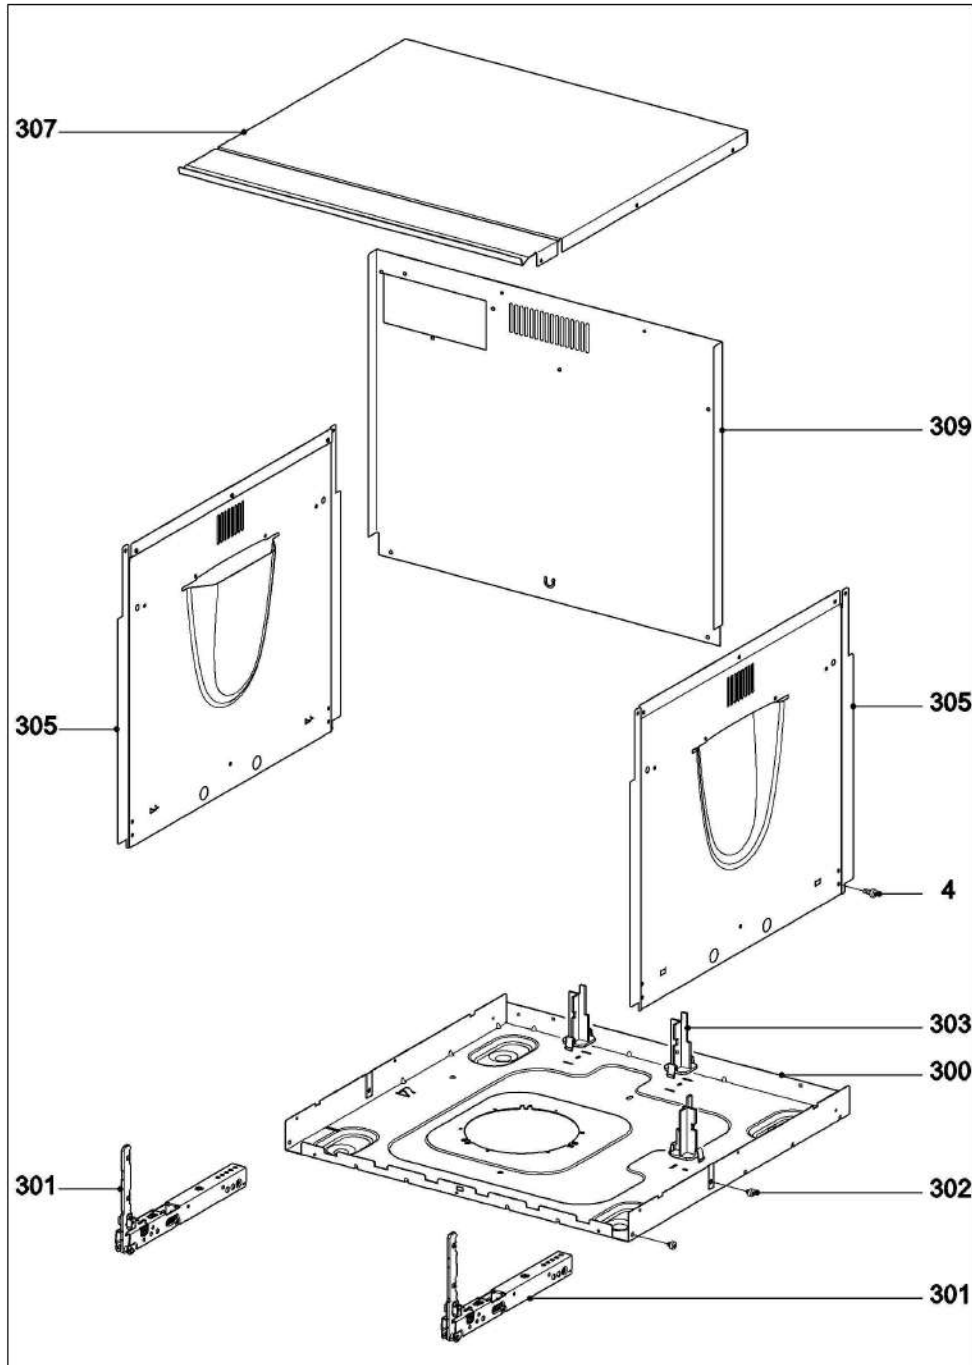

DG 6401 EDST/CLST

Miele

Steam ovens
DG 6401 EDST/CLST

11.03.2026

010 Casing Up to mach.no00/127253576

149987

011 Casing From mach.no00/127253577

020 Door

030 Oven cavity

031 Extra components Up to mach.no00/127119926

161688

032 Extra components From mach.no00/127119927

162381

035 Steam generator Electronic unit

036 Air channel

040 Water reservoir

050 Cavity, Shelf runner Container

060 Descaling agent, Test strip, Grease

070 Fascia panel