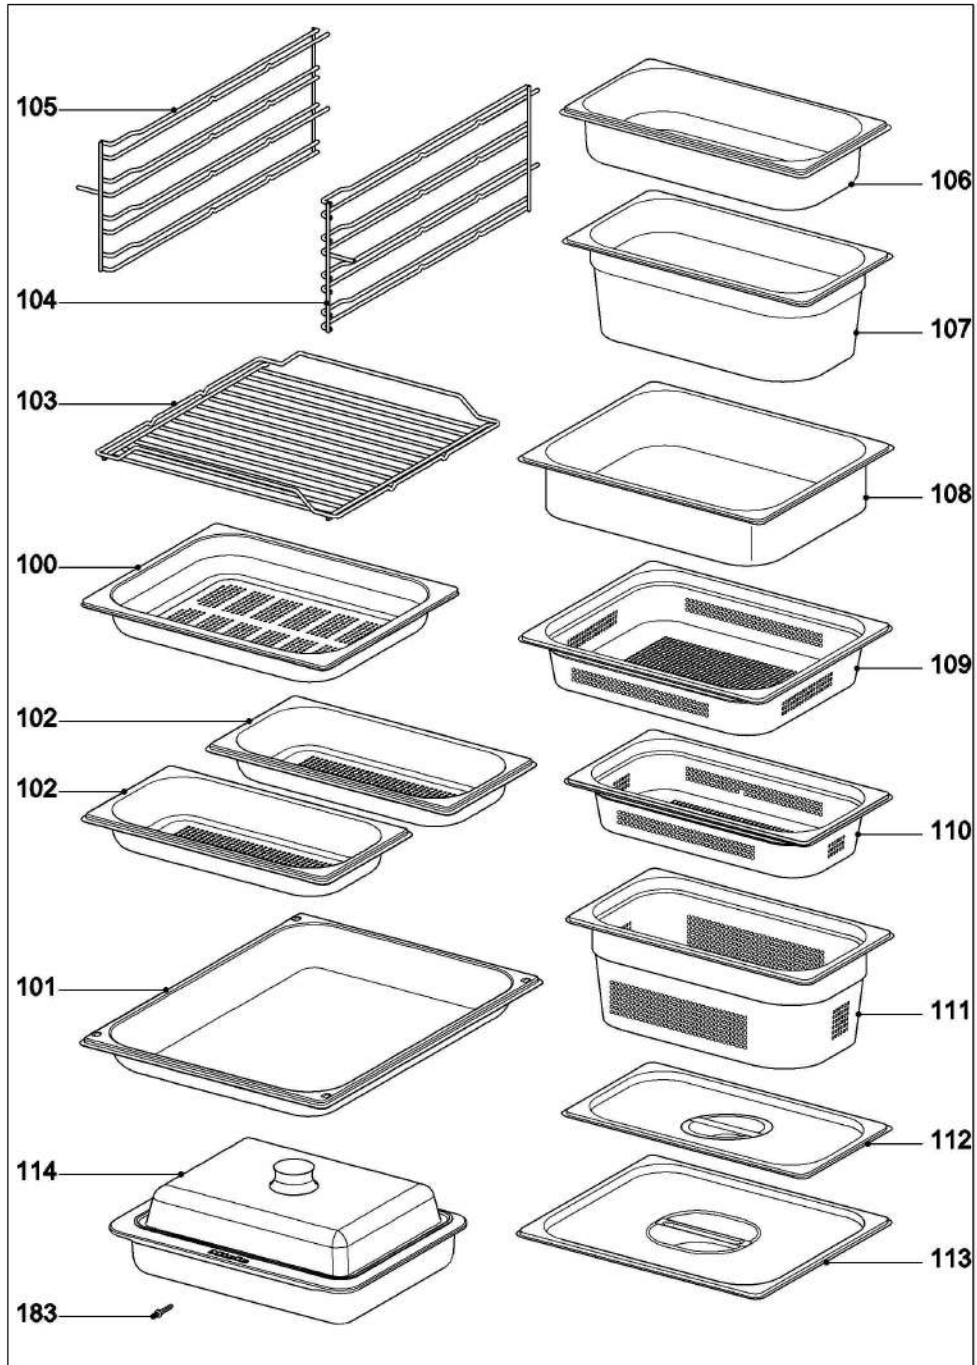

030 Oven cavity

031 Extra components Up to mach.no00/127119926

161688

032 Extra components From mach.no00/127119927

162381

035 Steam generator Electronic unit

036 Air channel

040 Water reservoir

050 Cavity, Shelf runner Container

060 Descaling agent, Test strip, Grease

070 Fascia panel