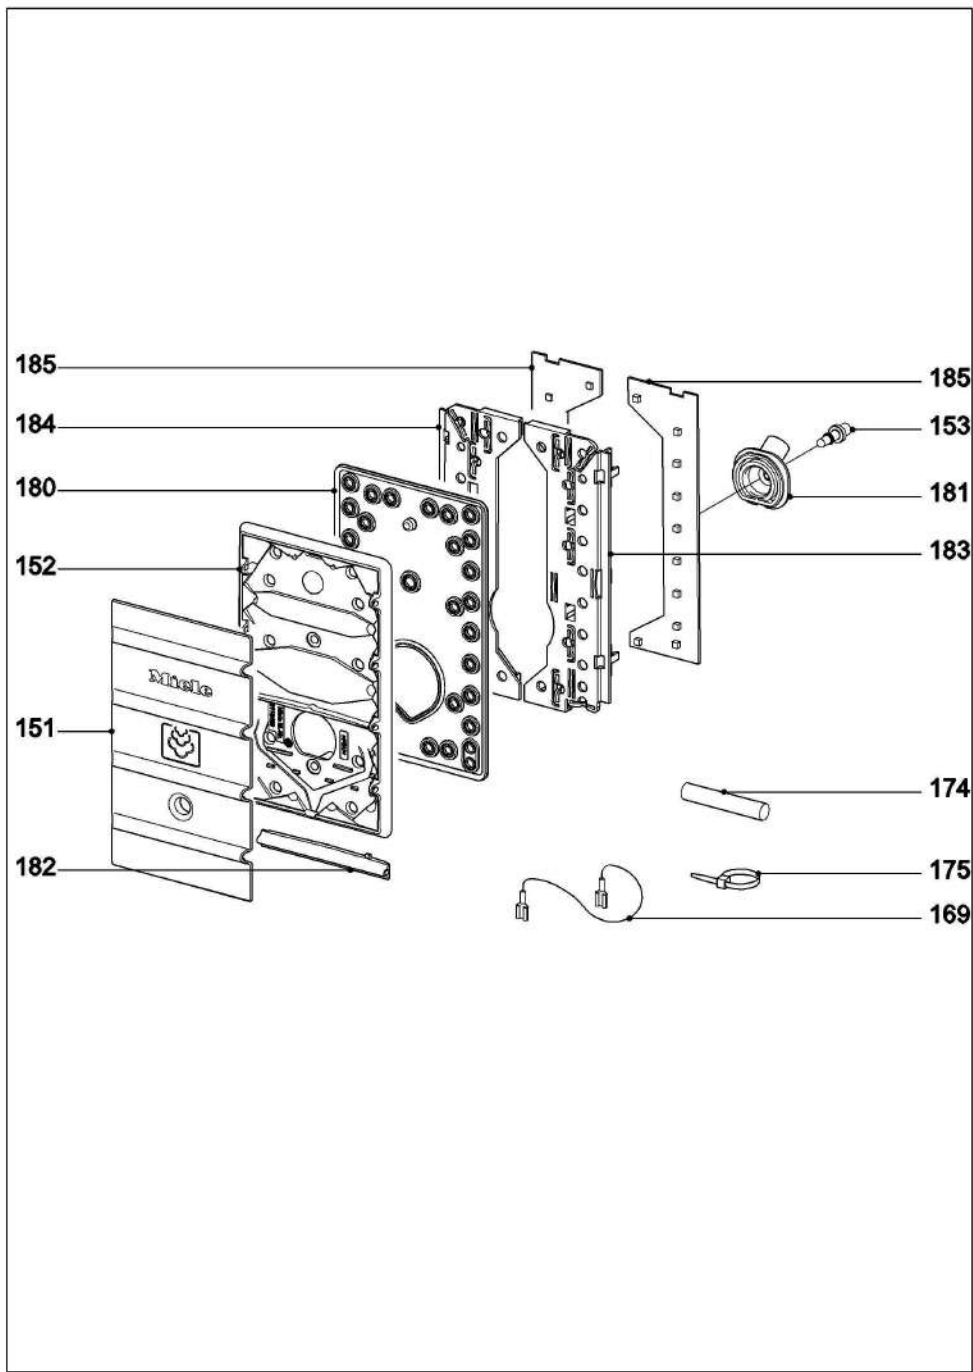

DG 6401 EDST/CLST

Miele

Steam ovens
DG 6401 EDST/CLST

11.03.2026

010 Casing Up to mach.no00/127253576

149987

011 Casing From mach.no00/127253577

020 Door

030 Oven cavity

031 Extra components Up to mach.no00/127119926

161688

032 Extra components From mach.no00/127119927

162381

035 Steam generator Electronic unit

036 Air channel

040 Water reservoir

050 Cavity, Shelf runner Container

060 Descaling agent, Test strip, Grease

070 Fascia panel