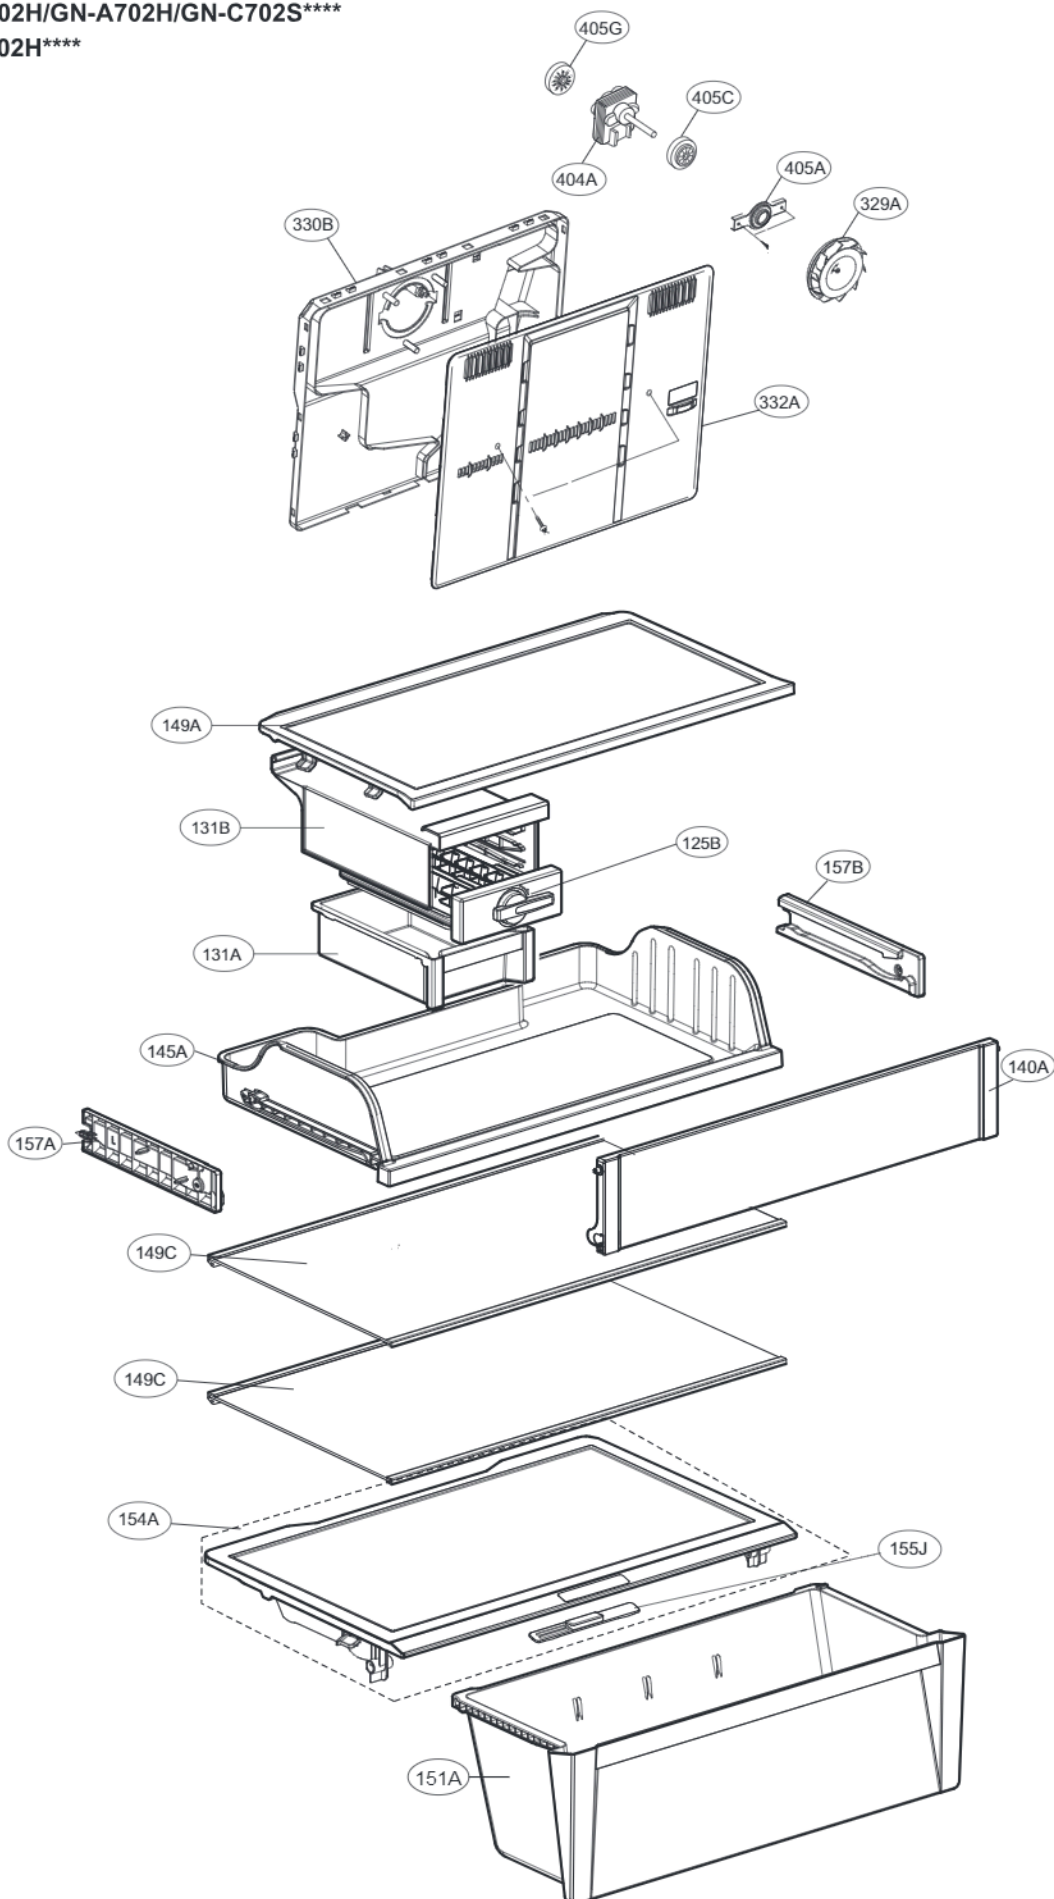

▶ GN-H702H/GN-F702H/GN-A702H/GN-C702S****
▶ GN-H602H/GN-F602H****