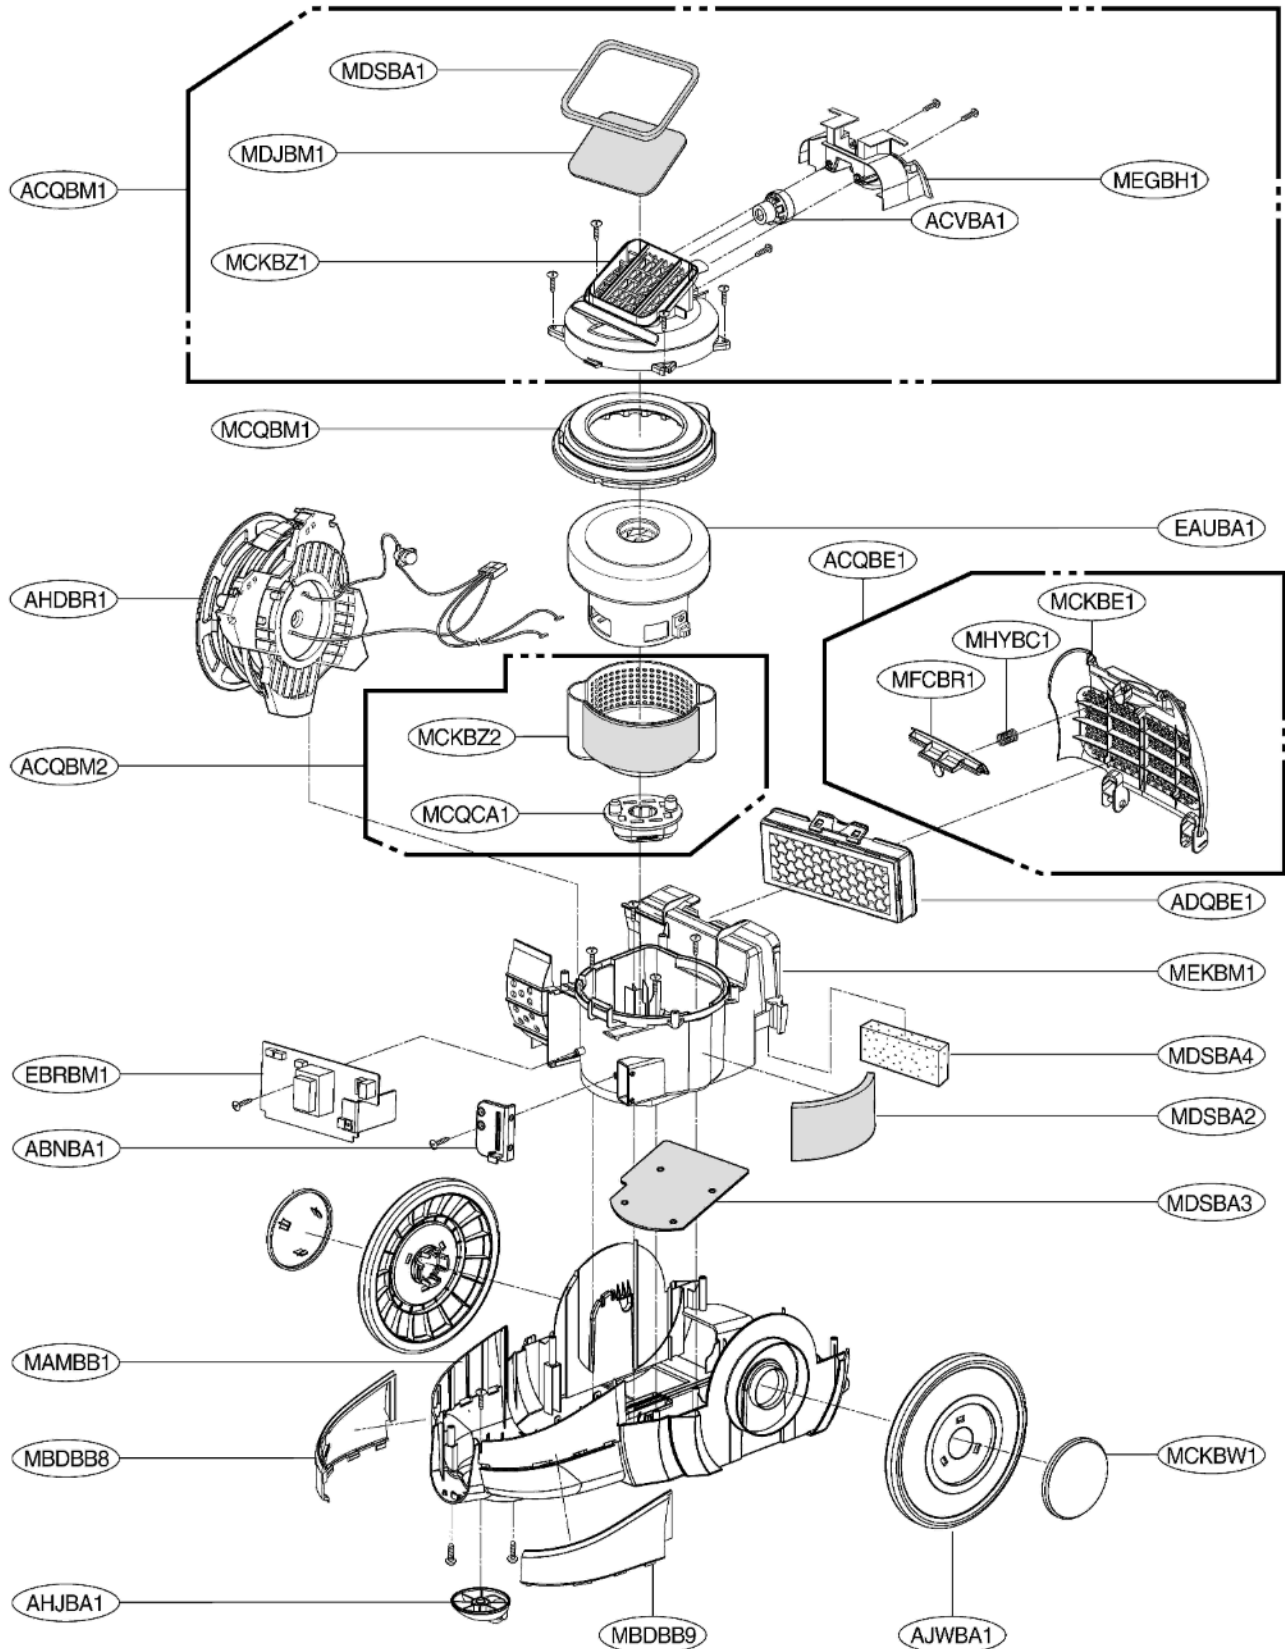

EXPLODED VIEW

BASE ASSEMBLY, BODY

VK9820UHA

COVER ASSEMBLY, BODY

TANK ASSEMBLY, DUST

ACCESSORIES