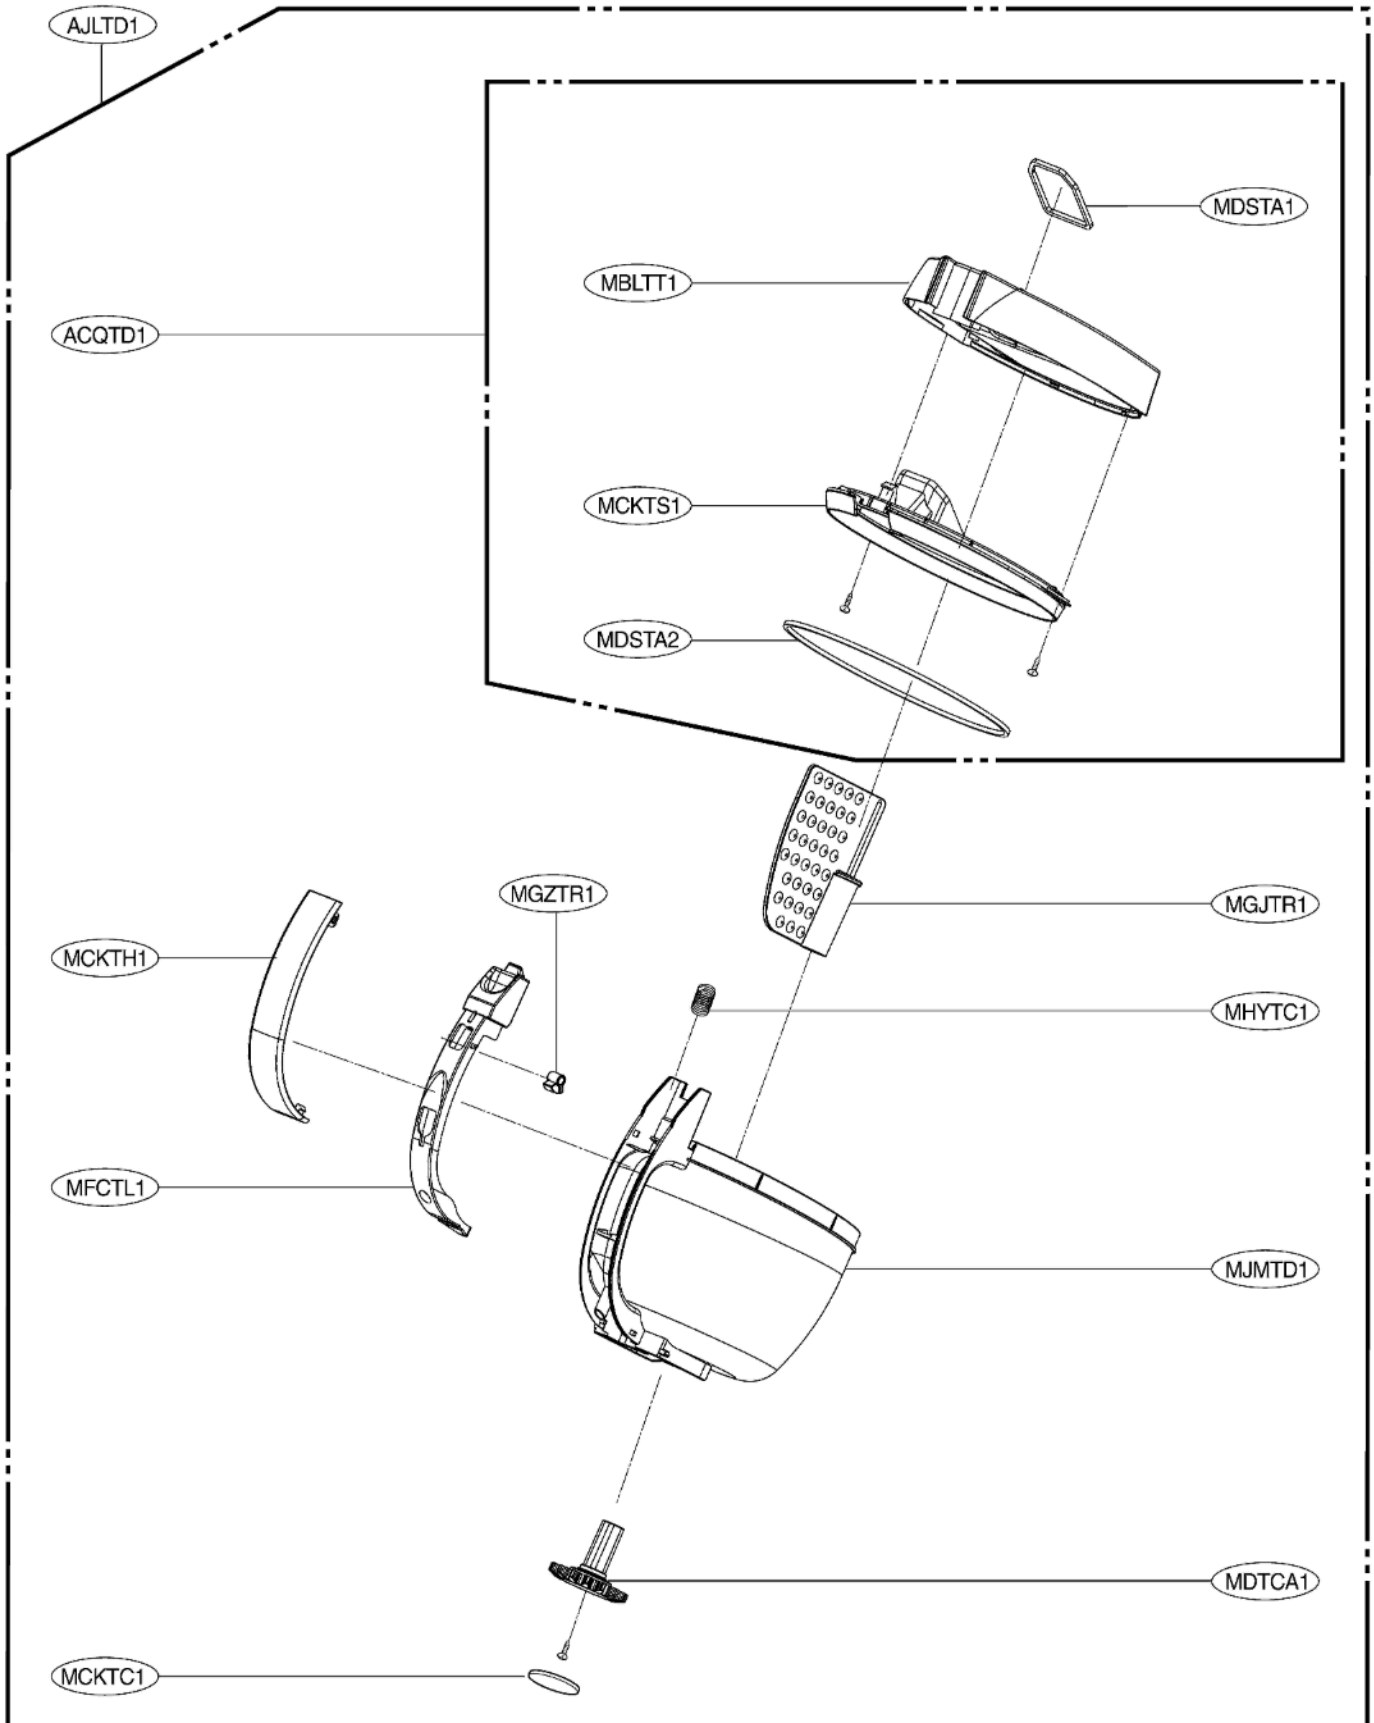

EXPLODED VIEW

BASE ASSEMBLY, BODY

VK9820UHA

COVER ASSEMBLY, BODY

TANK ASSEMBLY, DUST

ACCESSORIES