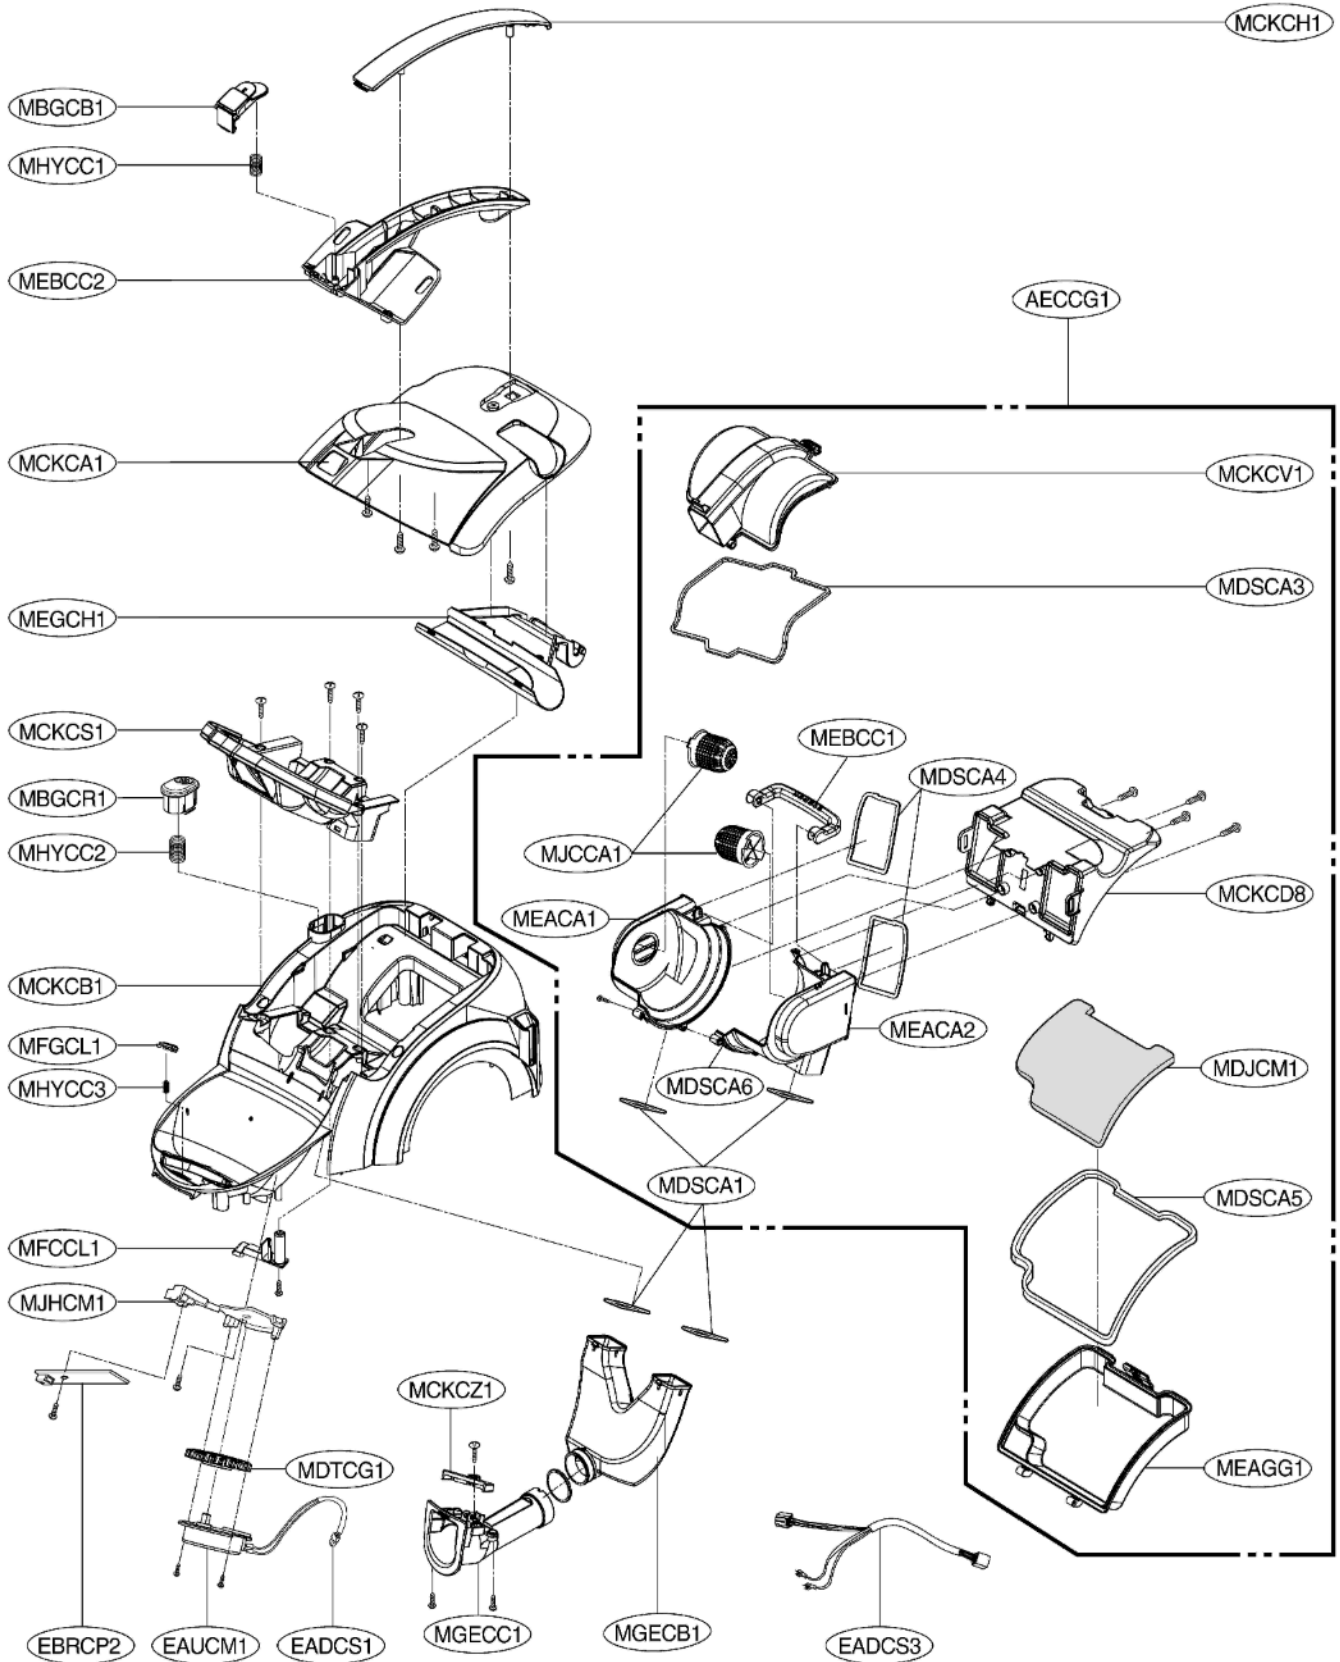

EXPLODED VIEW

BASE ASSEMBLY, BODY

VK9820UHA

COVER ASSEMBLY, BODY

TANK ASSEMBLY, DUST

ACCESSORIES