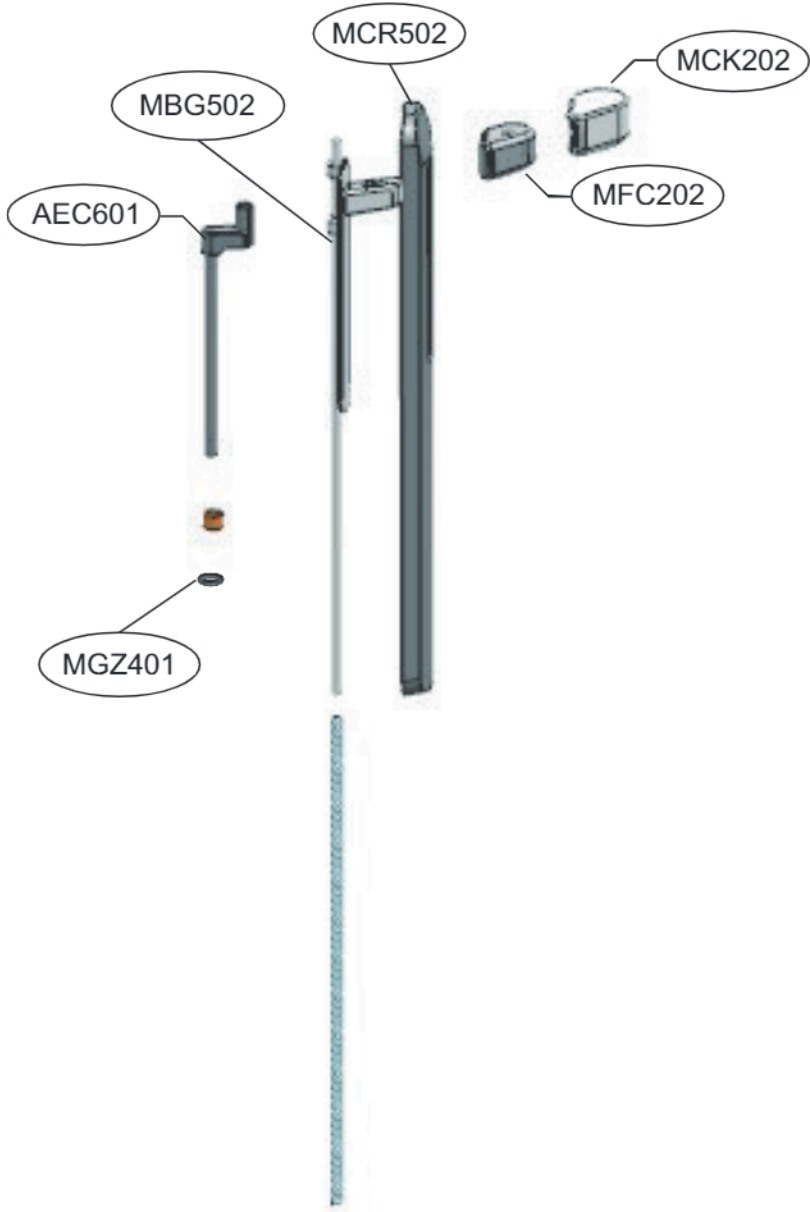

Exploded view of structure and list of parts

■ Nozzle Assembly, Turbine

Exploded view of structure and list of parts

■ Nozzle Assembly, Mop (Spray Mop)

Exploded view of structure and list of parts

Handy Assembly

1		AJL302
2		AED702
3		AJJ702
4		EAC214

Exploded view of structure and list of parts

■ Handy Assembly

□ Tank Assembly, Set

	Part name	
1		
2		
3		
4		
5		
6		
7		
8		
9		
10		
11		
12		
13		
14		
15		
16		
17		
18		
19		
20		

Exploded view of structure and list of parts

■ Handy Assembly

■ Tank Assembly, Set (Compress Lever)

	Part Name	
1		
2		
3	é	
4		
5		
6		
7		
8		
9		

Exploded view of structure and list of parts

■ Handle Assembly

	Part Name	
1		
2		
3		
4		
5		
6		
7		
8		
9		
10		
11		
12		

Exploded view of structure and list of parts

■ Cover Assembly Top

	Part Name	
1	Cover Assembly, Top	
2	Window, LCD	
3	LCD, Module-TFT	
4	Case, LCD	
5	PCB Assembly	
6	Cover, Décor	
7	Decor, Hinge	
8	Cover, Hinge	
9	Cover, Exhaust Filter	
10	Gasket, Sealing	
11	Harness,Single	