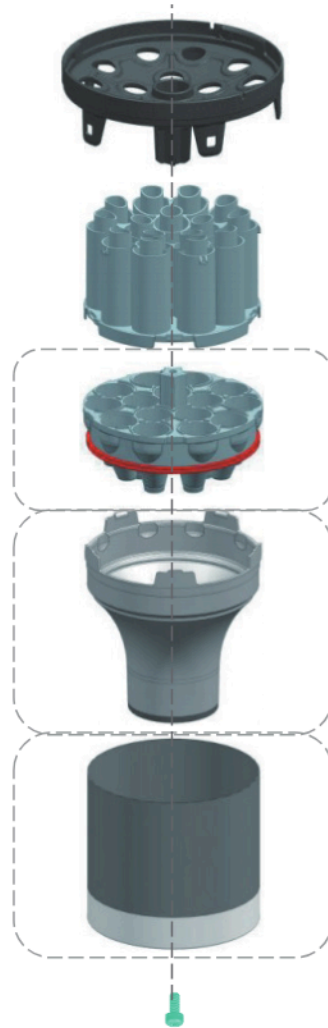

Exploded view of structure and list of parts

■ Cover FrontAssembly

	Part Name	
1		
2		
3		
4		
5		
6		
7		
8		
9		
10		

Should be replaced simultaneously

Exploded view of structure and list of parts

Supporter Cover Assembly

	Part Name	
1		AJJ702
2		
3		
4		
5		

Exploded view of structure and list of parts

■ Tank Assembly, Dust

	Part Name	
1		
2		
3		
4		
5		
6		
7		
8		

Exploded view of structure and list of parts

■ FrameAssembly

	Part Name	
1		
2		
3		
4		
5		
6		
7		
8	é	
9		
10		
11		
12		

Exploded view of structure and list of parts

Filter Assembly, Mesh

	Part Name	
1		
2		
3		
4		
5		
6		
7		
8		

Exploded view of structure and list of parts

Filter Assembly, Exhaust Filter

	Part Name	
1		
2		
3		
4		
5		
6		
7		

Exploded view of structure and list of parts

■ Accessories

■ Battery

■ Adjustable extension tube

Exploded view of structure and list of parts