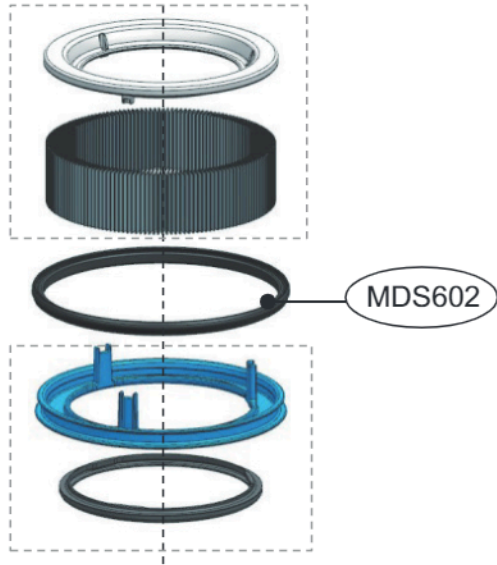

Exploded view of structure and list of parts

■ Cover FrontAssembly

	Part Name	
1		
2		
3		
4		
5		
6		
7		
8		
9		
10		

Should be replaced simultaneously

Exploded view of structure and list of parts

Supporter Cover Assembly

	Part Name	
1		AJJ702
2		
3		
4		
5		

Exploded view of structure and list of parts

■ Tank Assembly, Dust

	Part Name	
1		
2		
3		
4		
5		
6		
7		
8		

Exploded view of structure and list of parts

■ FrameAssembly

	Part Name	
1		
2		
3		
4		
5		
6		
7		
8	é	
9		
10		
11		
12		

Exploded view of structure and list of parts

Filter Assembly, Mesh

	Part Name	
1		
2		
3		
4		
5		
6		
7		
8		

Exploded view of structure and list of parts

Filter Assembly, Exhaust Filter

	Part Name	
1		
2		
3		
4		
5		
6		
7		

Exploded view of structure and list of parts

■ Accessories

■ Battery

■ Adjustable extension tube

Exploded view of structure and list of parts