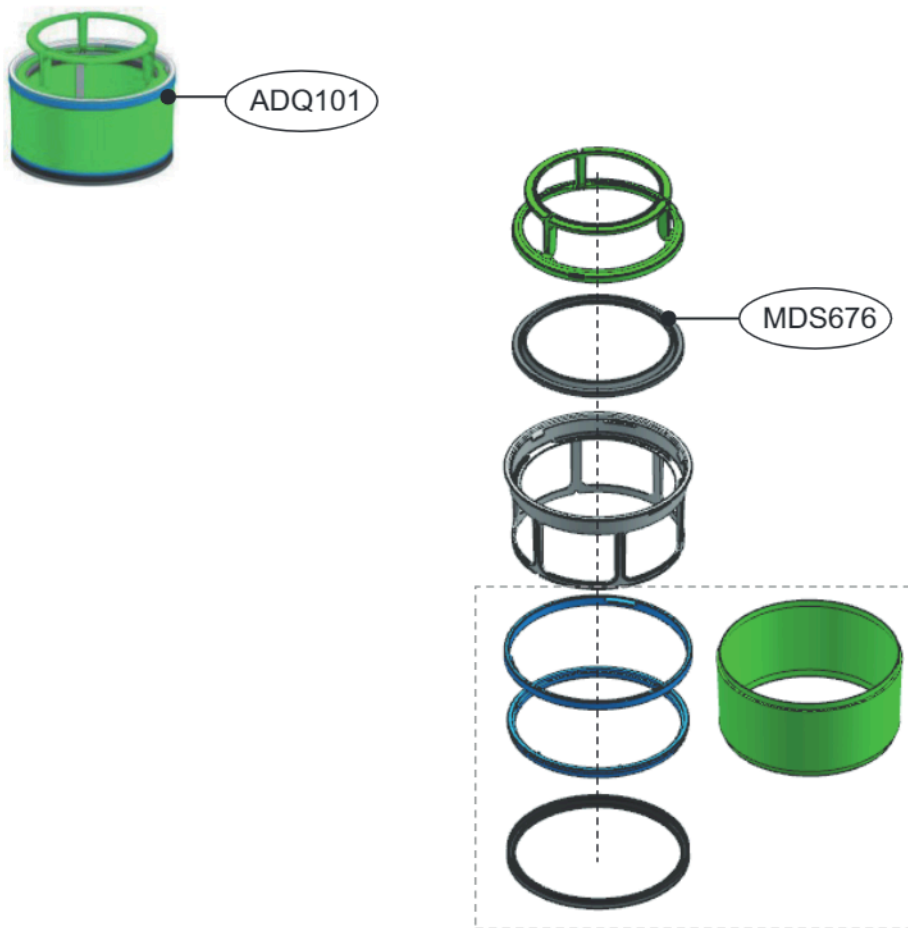

Exploded view of structure and list of parts

■ Cover FrontAssembly

	Part Name	
1		
2		
3		
4		
5		
6		
7		
8		
9		
10		

Should be replaced simultaneously

Exploded view of structure and list of parts

Supporter Cover Assembly

	Part Name	
1		AJJ702
2		
3		
4		
5		

Exploded view of structure and list of parts

■ Tank Assembly, Dust

	Part Name	
1		
2		
3		
4		
5		
6		
7		
8		

Exploded view of structure and list of parts

■ FrameAssembly

	Part Name	
1		
2		
3		
4		
5		
6		
7		
8	é	
9		
10		
11		
12		

Exploded view of structure and list of parts

Filter Assembly, Mesh

	Part Name	
1		
2		
3		
4		
5		
6		
7		
8		

Exploded view of structure and list of parts

Filter Assembly, Exhaust Filter

	Part Name	
1		
2		
3		
4		
5		
6		
7		

Exploded view of structure and list of parts

■ Accessories

■ Battery

■ Adjustable extension tube

Exploded view of structure and list of parts