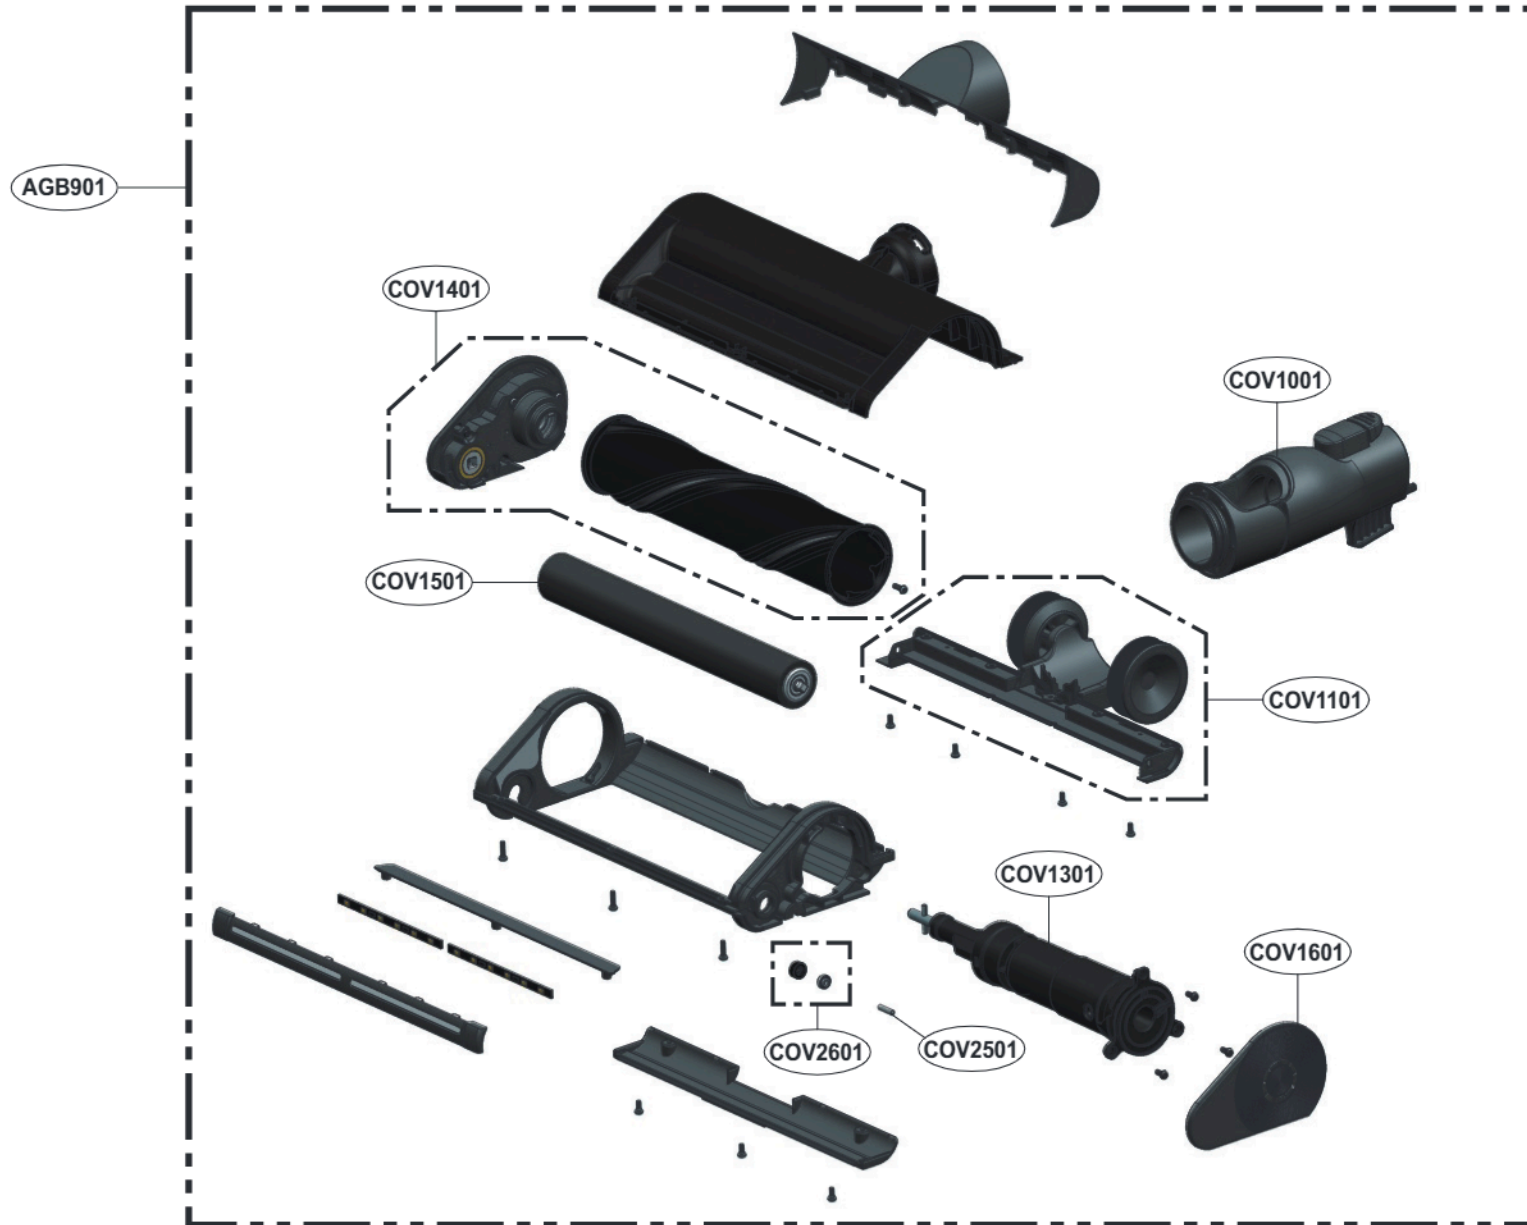

Exploded view of structure and list of parts

■ Nozzle Assembly, Turbine

Exploded view of structure and list of parts

■ Nozzle Assembly, Mop (Spray Mop)

Exploded view of structure and list of parts

Handy Assembly

1		AJL302
2		AED702
3		AJJ702
4		EAC214

Exploded view of structure and list of parts

■ Handy Assembly

□ Tank Assembly, Set

	Part name	
1		
2		
3		
4		
5		
6		
7		
8		
9		
10		
11		
12		
13		
14		
15		
16		
17		
18		
19		
20		

Exploded view of structure and list of parts

■ Handy Assembly

■ Tank Assembly, Set (Compress Lever)

	Part Name	
1		
2		
3	é	
4		
5		
6		
7		
8		
9		

Exploded view of structure and list of parts

■ Handle Assembly

	Part Name	
1		
2		
3		
4		
5		
6		
7		
8		
9		
10		
11		
12		

Exploded view of structure and list of parts

■ Cover Assembly Top

	Part Name	
1	Cover Assembly, Top	
2	Window, LCD	
3	LCD, Module-TFT	
4	Case, LCD	
5	PCB Assembly	
6	Cover, Décor	
7	Decor, Hinge	
8	Cover, Hinge	
9	Cover, Exhaust Filter	
10	Gasket, Sealing	
11	Harness,Single	