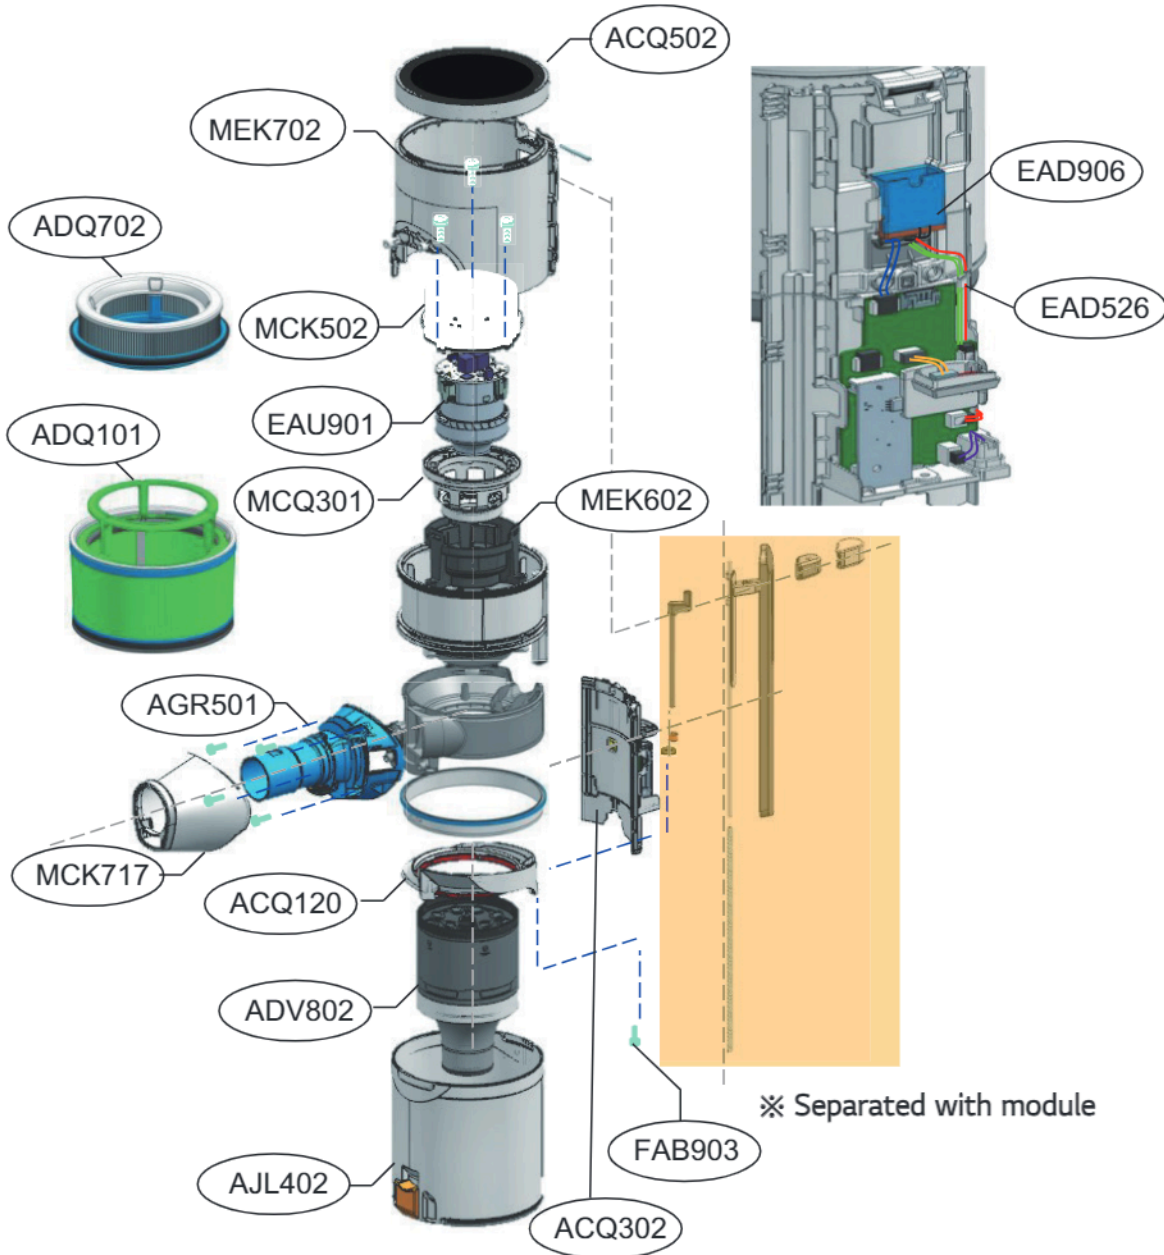

Exploded view of structure and list of parts

■ Nozzle Assembly, Turbine

Exploded view of structure and list of parts

■ Nozzle Assembly, Mop (Spray Mop)

Exploded view of structure and list of parts

Handy Assembly

1		AJL302
2		AED702
3		AJJ702
4		EAC214

Exploded view of structure and list of parts

■ Handy Assembly

□ Tank Assembly, Set

	Part name	
1		
2		
3		
4		
5		
6		
7		
8		
9		
10		
11		
12		
13		
14		
15		
16		
17		
18		
19		
20		

Exploded view of structure and list of parts

■ Handy Assembly

■ Tank Assembly, Set (Compress Lever)

	Part Name	
1		
2		
3	é	
4		
5		
6		
7		
8		
9		

Exploded view of structure and list of parts

■ Handle Assembly

Filter Assembly, Exhaust Filter

	Part Name	
1		
2		
3		
4		
5		
6		
7		

Exploded view of structure and list of parts

■ Accessories

■ Battery

■ Adjustable extension tube

Exploded view of structure and list of parts