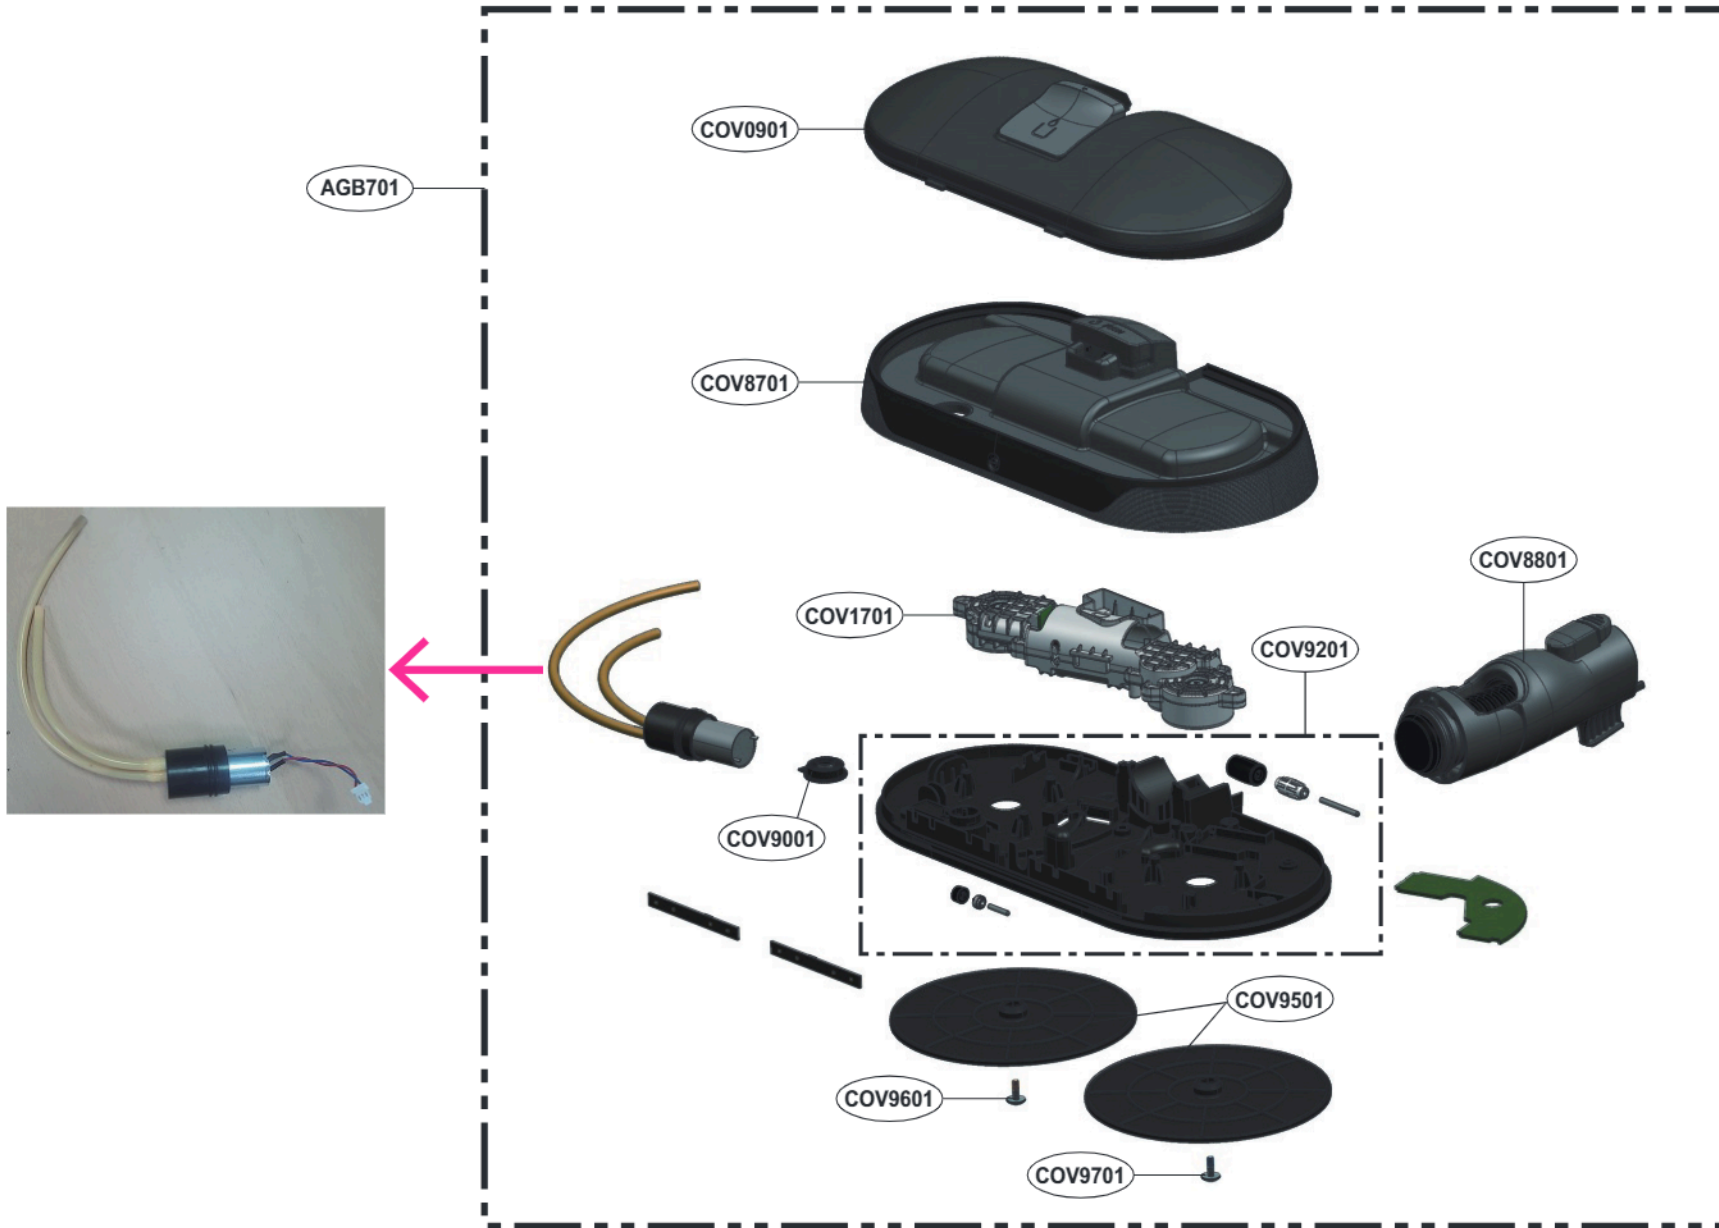

Exploded view of structure and list of parts

■ Nozzle Assembly, Turbine

Exploded view of structure and list of parts

■ Nozzle Assembly, Mop (Spray Mop)

Exploded view of structure and list of parts

Handy Assembly

1		AJL302
2		AED702
3		AJJ702
4		EAC214

Exploded view of structure and list of parts

■ Handy Assembly

□ Tank Assembly, Set

	Part name	
1		
2		
3		
4		
5		
6		
7		
8		
9		
10		
11		
12		
13		
14		
15		
16		
17		
18		
19		
20		

Exploded view of structure and list of parts

■ Handy Assembly

■ Tank Assembly, Set (Compress Lever)

	Part Name	
1		
2		
3	é	
4		
5		
6		
7		
8		
9		

Exploded view of structure and list of parts

■ Handle Assembly

	Part Name	
1		
2		
3		
4		
5		
6		
7		
8		
9		
10		
11		
12		

Exploded view of structure and list of parts

■ Cover Assembly Top

	Part Name	
1	Cover Assembly, Top	
2	Window, LCD	
3	LCD, Module-TFT	
4	Case, LCD	
5	PCB Assembly	
6	Cover, Décor	
7	Decor, Hinge	
8	Cover, Hinge	
9	Cover, Exhaust Filter	
10	Gasket, Sealing	
11	Harness,Single	