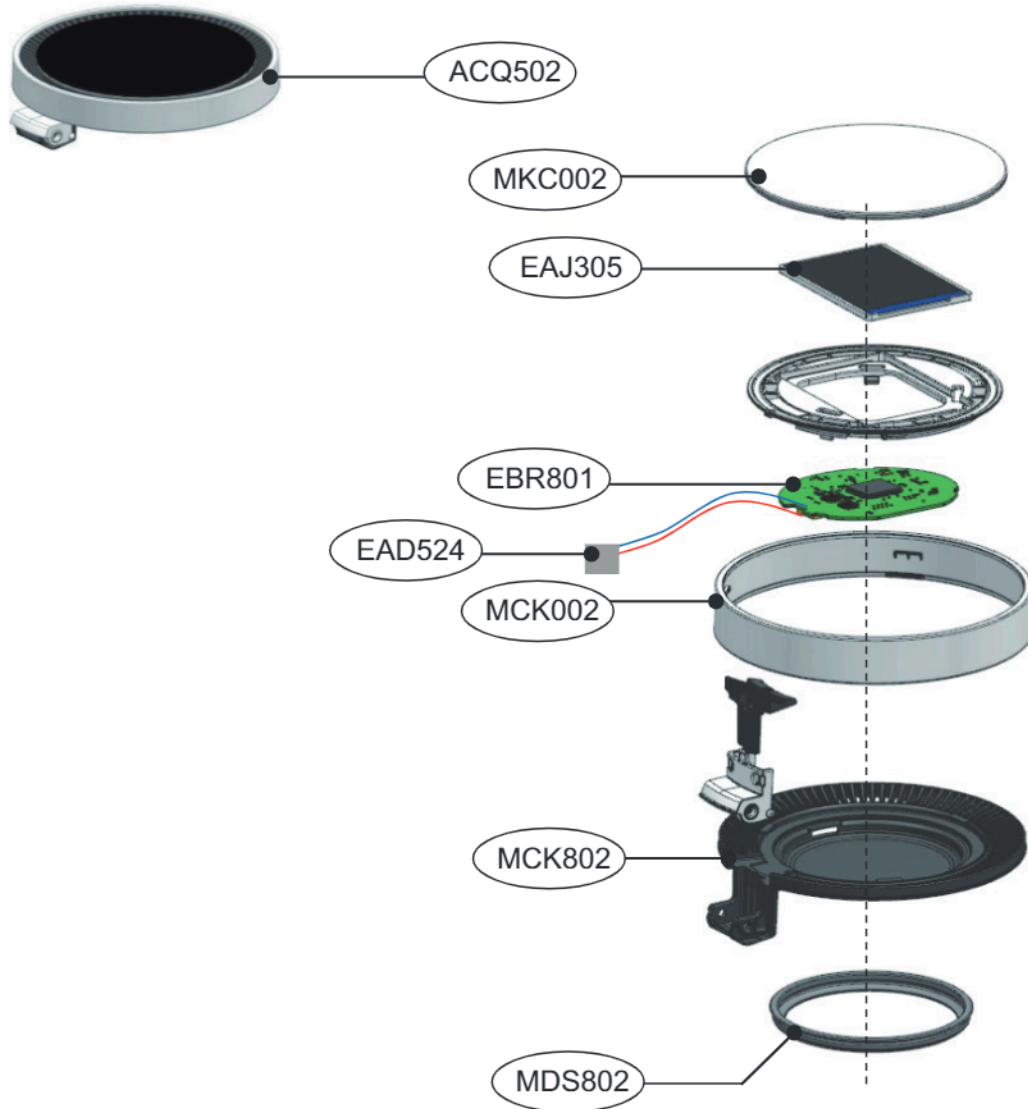

1		AJL302
2		AED702
3		AJJ702
4		EAC214

Exploded view of structure and list of parts

■ Handy Assembly

□ Tank Assembly, Set

	Part name	
1		
2		
3		
4		
5		
6		
7		
8		
9		
10		
11		
12		
13		
14		
15		
16		
17		
18		
19		
20		

Exploded view of structure and list of parts

■ Handy Assembly

■ Tank Assembly, Set (Compress Lever)

	Part Name	
1		
2		
3	é	
4		
5		
6		
7		
8		
9		

Exploded view of structure and list of parts

■ Handle Assembly

	Part Name	
1		
2		
3		
4		
5		
6		
7		
8		
9		
10		
11		
12		

Exploded view of structure and list of parts

■ Cover Assembly Top

	Part Name	
1	Cover Assembly, Top	
2	Window, LCD	
3	LCD, Module-TFT	
4	Case, LCD	
5	PCB Assembly	
6	Cover, Décor	
7	Decor, Hinge	
8	Cover, Hinge	
9	Cover, Exhaust Filter	
10	Gasket, Sealing	
11	Harness,Single	

Filter Assembly, Exhaust Filter

	Part Name	
1		
2		
3		
4		
5		
6		
7		

Exploded view of structure and list of parts

■ Accessories

■ Battery

■ Adjustable extension tube

Exploded view of structure and list of parts