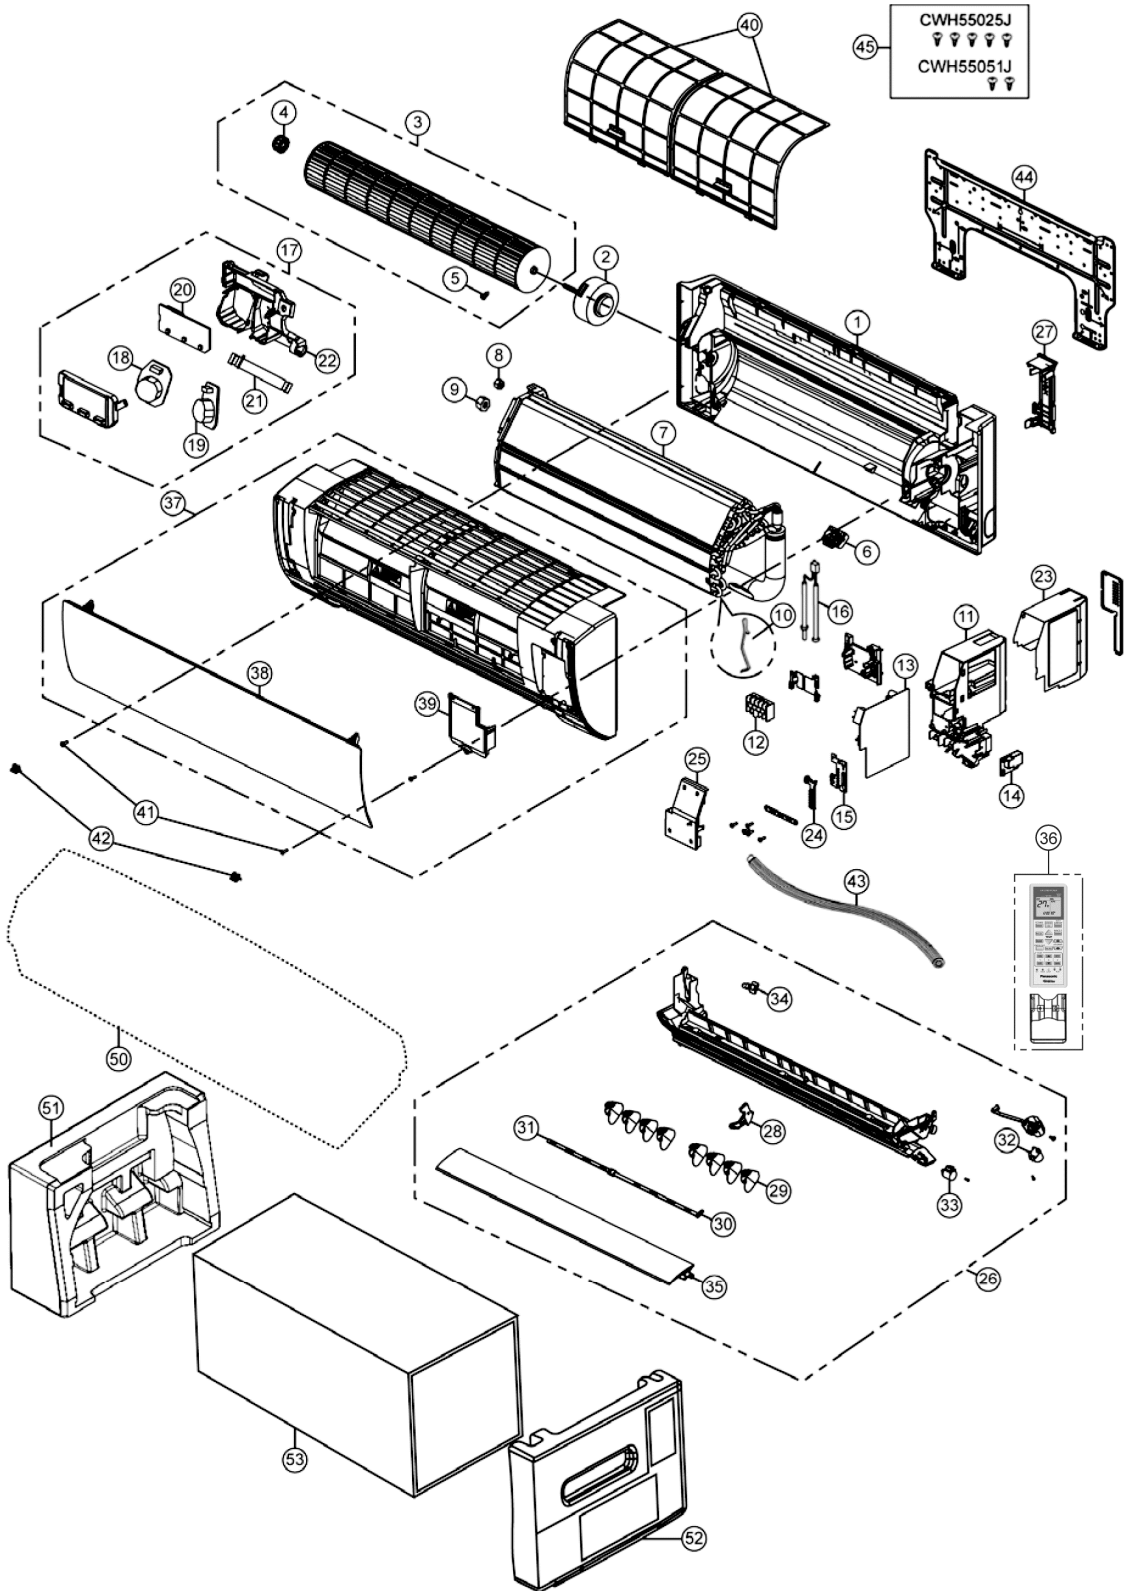

19. Exploded View and Replacement Parts List

19.1 Indoor Unit

19.1.1 CS-E7PKR CS-E9PKR CS-E12PKR CS-E15PKR

Note
 The above exploded view is for the purpose of parts disassembly and replacement.
 The non-numbered parts are not kept as standard service parts.