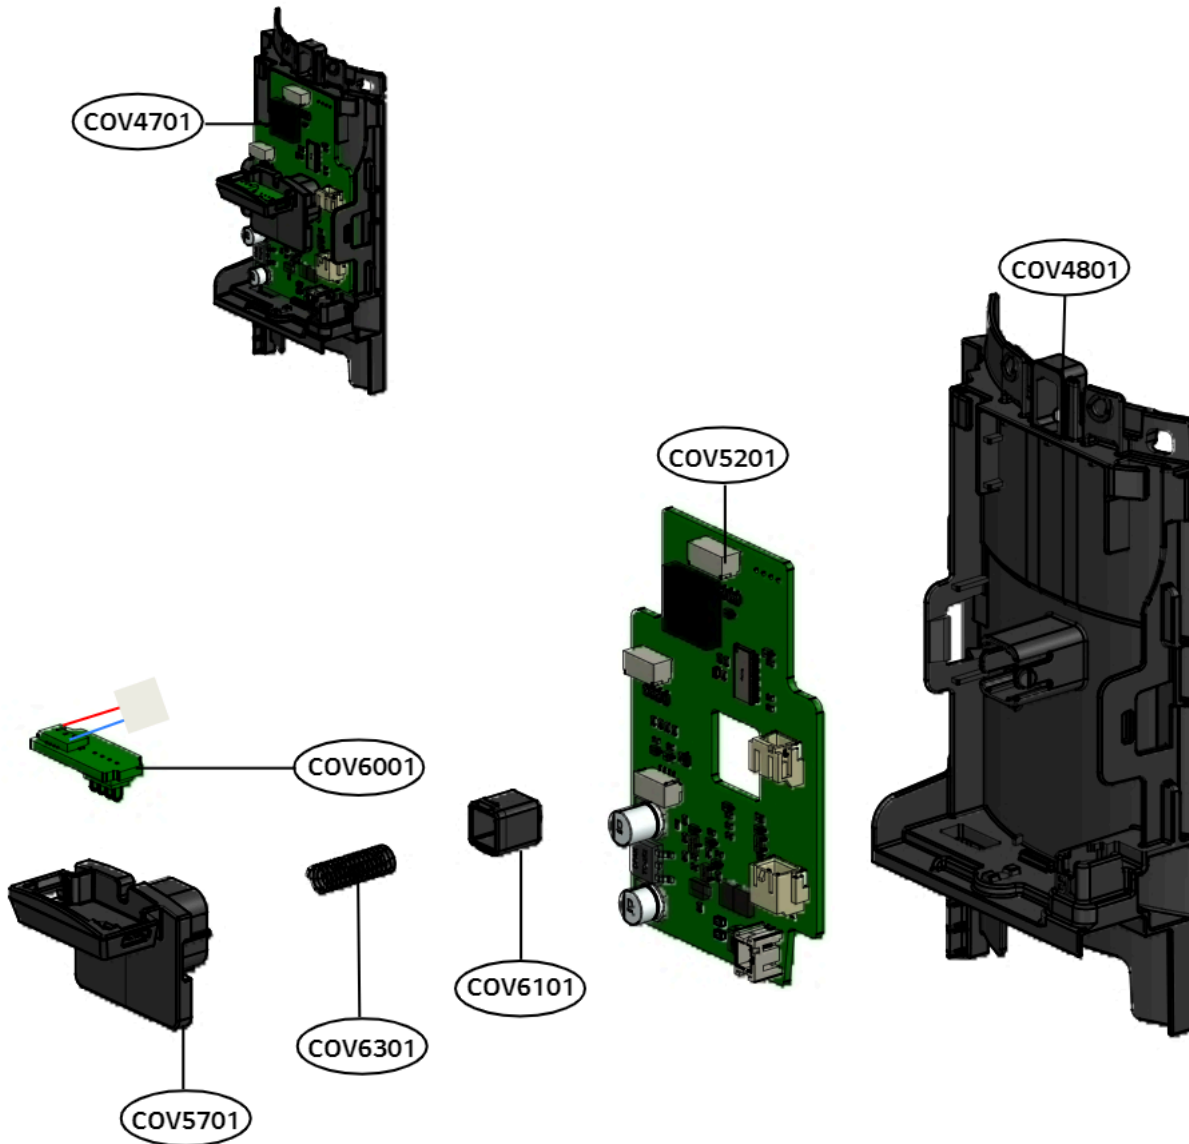

Exploded view of structure and list of parts(3D)

Handle Assembly

No.	부품명	Location No
1	Handle Assembly	COV0001
2	Base,Handle	COV0101
3	Cover,Handle	COV0302
4	Decor,Button	COV0201
5	Cover,LED	-
6	Film,LED	-
7	Gasket,LED	-
8	Button	-
9	PCB Assembly,Key	COV0401
10	PCB Assembly,Key	COV0501
11	Holder Assembly	COV0801
12	Holder,Terminal	-
13	Pin,Customized	-
14	Harness,Single	COV0601
15	Harness,Single	COV0701

Exploded view of structure and list of parts(3D)

■ Cover Assembly Top

No.	부품명	Location No
1	Cover Assembly,Top	COV9601
2	Cover,Décor	COV3101
3	Cover,Exhaust Filter	COV9701
4	Cover,Top	COV9801
5	Gasket,Sealing	COV9901

Exploded view of structure and list of parts(3D)

■ Cover Assembly,Front

No.	부품명	Location No
1	Cover Assembly,Front	COV4701
2	PCB Assembly,Main	COV5201
3	PCB Assembly,Sub	COV6001
4	Supporter,PCB	COV5701
5	Cover Front	COV4801
6	Locker	COV6101
7	Spring	COV6301

Exploded view of structure and list of parts (3D)

Supporter Cover Assembly

No.	부품명	Location No
1	Supporter Assembly	COV0901
2	Supporter,Cover	-
3	Terminal,Contact	-
4	Cable,Assembly	COV1002

Exploded view of structure and list of parts(3D)