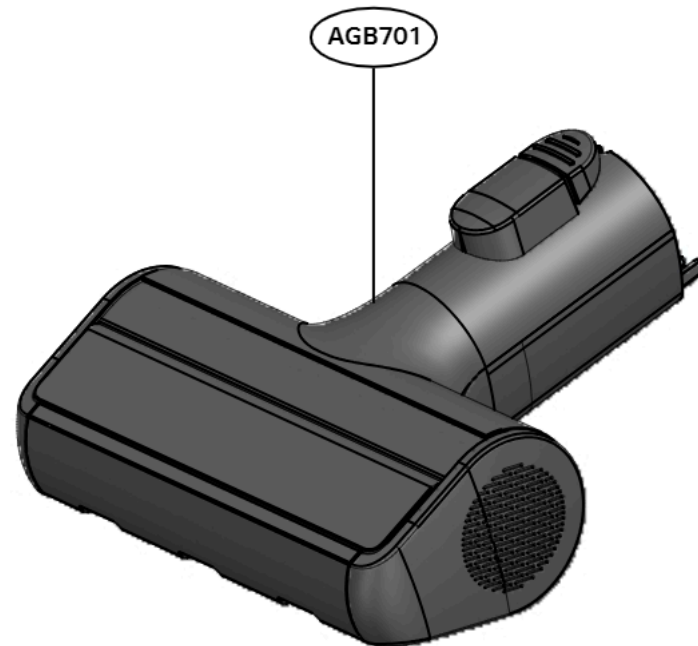

Exploded view of structure and list of parts(3D)

■ Nozzle Assembly, Quilt

No.	부품명	Location No
1	Nozzle Assembly,Quilt	AGB701