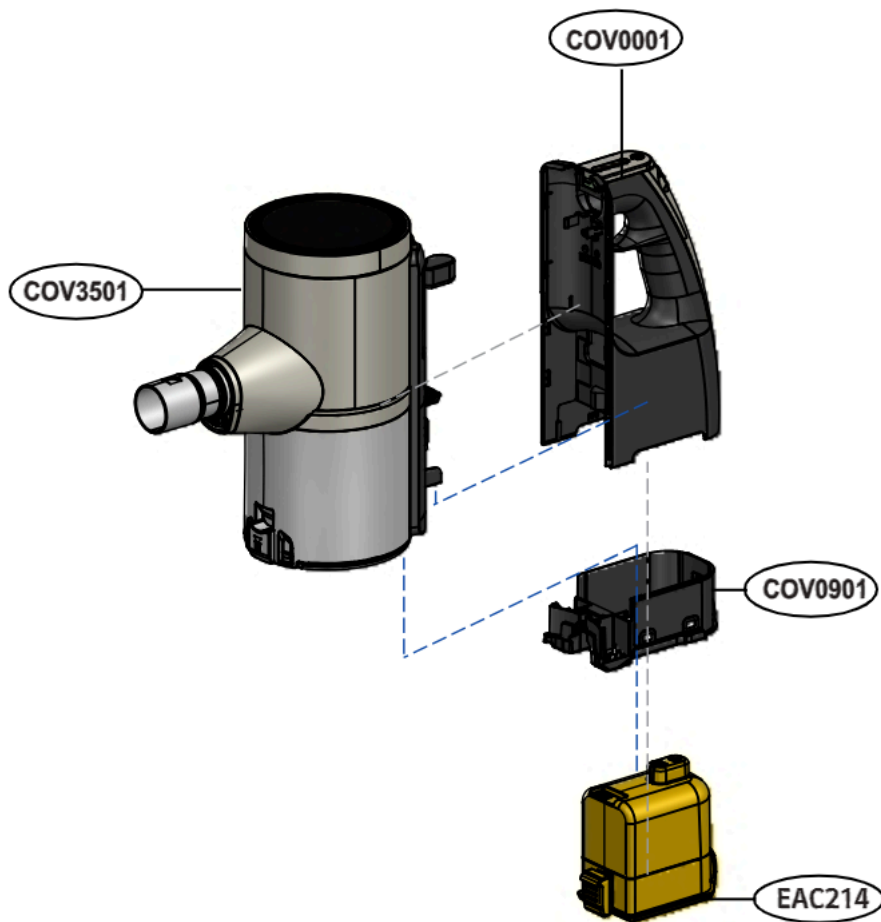

Exploded view of structure and list of parts (3D)

■ A9X LITE 150W

No.	부품명	Location No
1	Tank Assembly,Set	COV3501
2	Handle Assembly	COV0001
3	Supporter Assembly	COV0901
4	Battery Assembly	EAC214

Exploded view of structure and list of parts (3D)

■ Tank Assembly, Set

No.	부품명	Location No
1	Cover Assembly,Top	COV9601
2	Shaft	-
3	Housing	COV4501
4	Cover,Motor	COV4401
5	Motor Assembly,DC	COV4201
6	Damper,Motor Mount	COV4101
7	Guide Assembly Air	-
8	Duct Assembly Dust	-
9	Cover Assembly Dust	COV8401
10	Frame Assembly	COV8801
11	Tank Assembly Dust	COV8901
12	Pipe Assembly Suction	COV7801
13	Cover Pipe	COV7901
14	Filter Assembly,Exhaust Filter	COV9501
15	Filter Assembly,Mesh	COV9301
16	Cover Front Assembly	COV4701
17	Harness Multi	COV7301
18	Harness Single	COV7401
19	Screw,Customized	COV8501
20	Cap Assembly,Dust	COV3601

Exploded view of structure and list of parts (3D)

■ Tank Assembly, Set (압축레버)

No.	부품명	Location No
1	Cover,Lever	COV8301
2	Lever,Release	COV8201
3	Décor,Button	COV8101
4	Shaft	-
5	Button,Release	COV8001
6	Guide Assembly	COV3701
7	Bushing	-
8	Spring	-
9	Ring	COV4001

Exploded view of structure and list of parts(3D)

Handle Assembly

No.	부품명	Location No
1	Handle Assembly	COV0001
2	Base,Handle	COV0101
3	Cover,Handle	COV0302
4	Decor,Button	COV0201
5	Cover,LED	-
6	Film,LED	-
7	Gasket,LED	-
8	Button	-
9	PCB Assembly,Key	COV0401
10	PCB Assembly,Key	COV0501
11	Holder Assembly	COV0801
12	Holder,Terminal	-
13	Pin,Customized	-
14	Harness,Single	COV0601
15	Harness,Single	COV0701