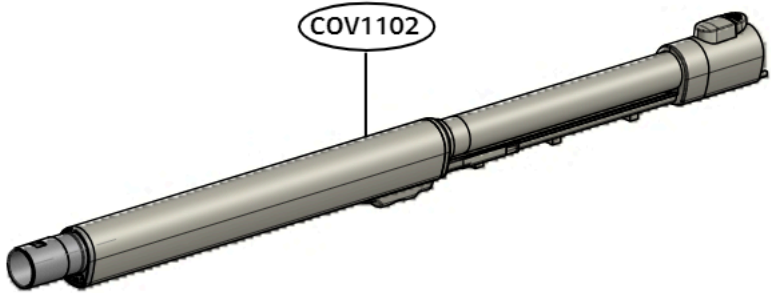

■ Extension Pipe