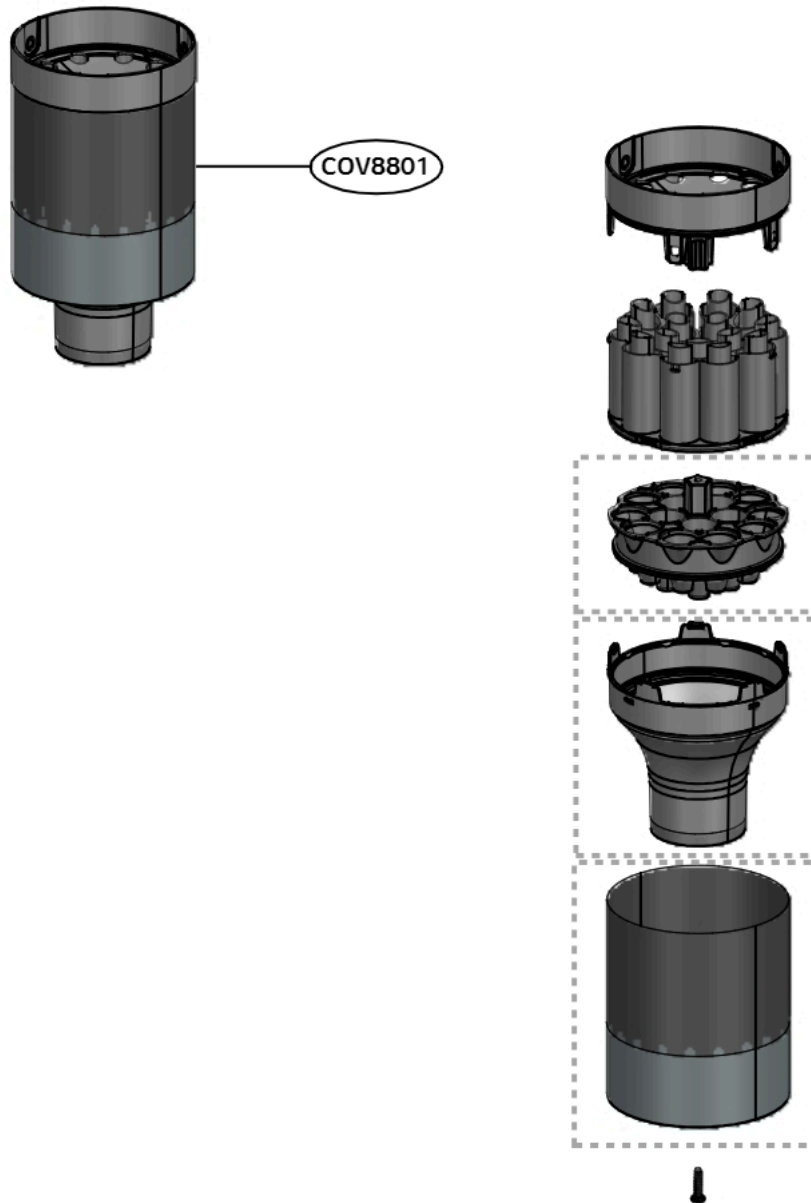

Exploded view of structure and list of parts (3D)

■ Frame Assembly

No.	부품명	Location No
1	Frame Assembly	COV8801
2	Frame,Filter	-
3	Strainer,Inner	-
4	Duct Assembly,Dust	-
5	Duct,Dust	-
6	Gasket	-
7	Cover Assembly,Dust	-
8	Cover,Décor	-
9	Gasket	-
10	Cover Assembly	-
11	Mesh	-
12	Cover,Display	-