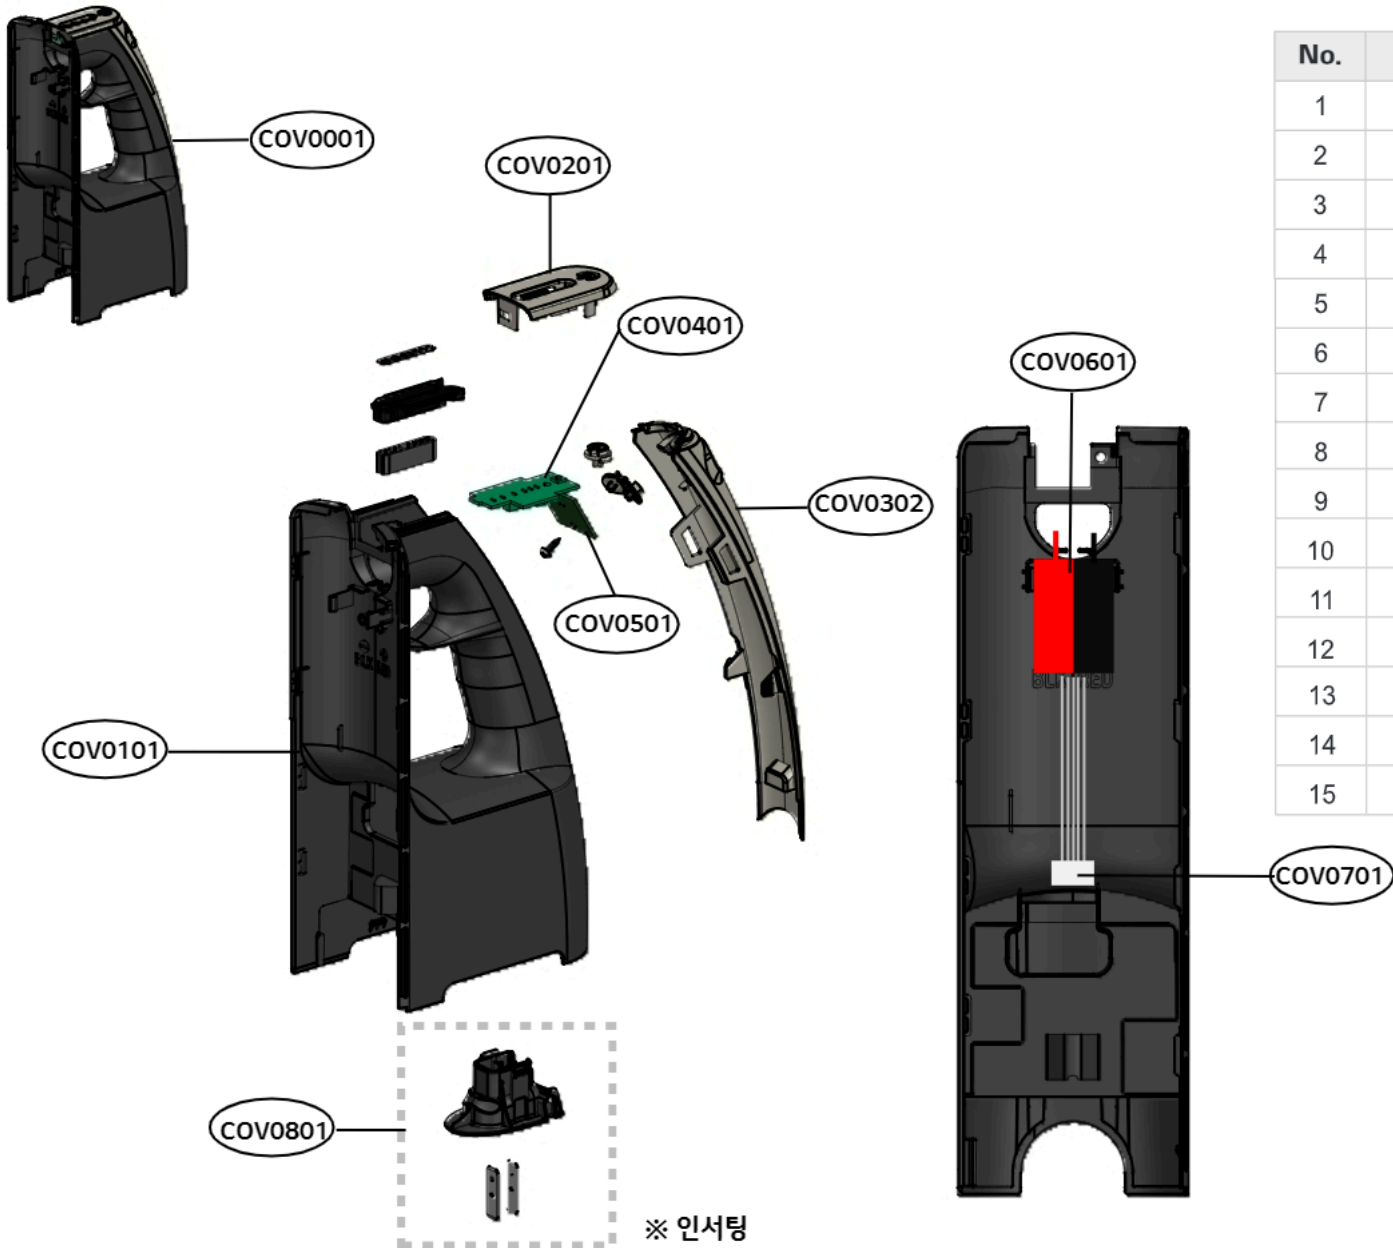

Exploded view of structure and list of parts (3D)

■ Tank Assembly, Set (압축레버)

No.	부품명	Location No
1	Cover,Lever	COV8301
2	Lever,Release	COV8201
3	Décor,Button	COV8101
4	Shaft	-
5	Button,Release	COV8001
6	Guide Assembly	COV3701
7	Bushing	-
8	Spring	-
9	Ring	COV4001

Exploded view of structure and list of parts(3D)

Handle Assembly

No.	부품명	Location No
1	Handle Assembly	COV0001
2	Base,Handle	COV0101
3	Cover,Handle	COV0302
4	Decor,Button	COV0201
5	Cover,LED	-
6	Film,LED	-
7	Gasket,LED	-
8	Button	-
9	PCB Assembly,Key	COV0401
10	PCB Assembly,Key	COV0501
11	Holder Assembly	COV0801
12	Holder,Terminal	-
13	Pin,Customized	-
14	Harness,Single	COV0601
15	Harness,Single	COV0701

Exploded view of structure and list of parts(3D)

■ Cover Assembly Top

No.	부품명	Location No
1	Cover Assembly,Top	COV9601
2	Cover,Décor	COV3101
3	Cover,Exhaust Filter	COV9701
4	Cover,Top	COV9801
5	Gasket,Sealing	COV9901