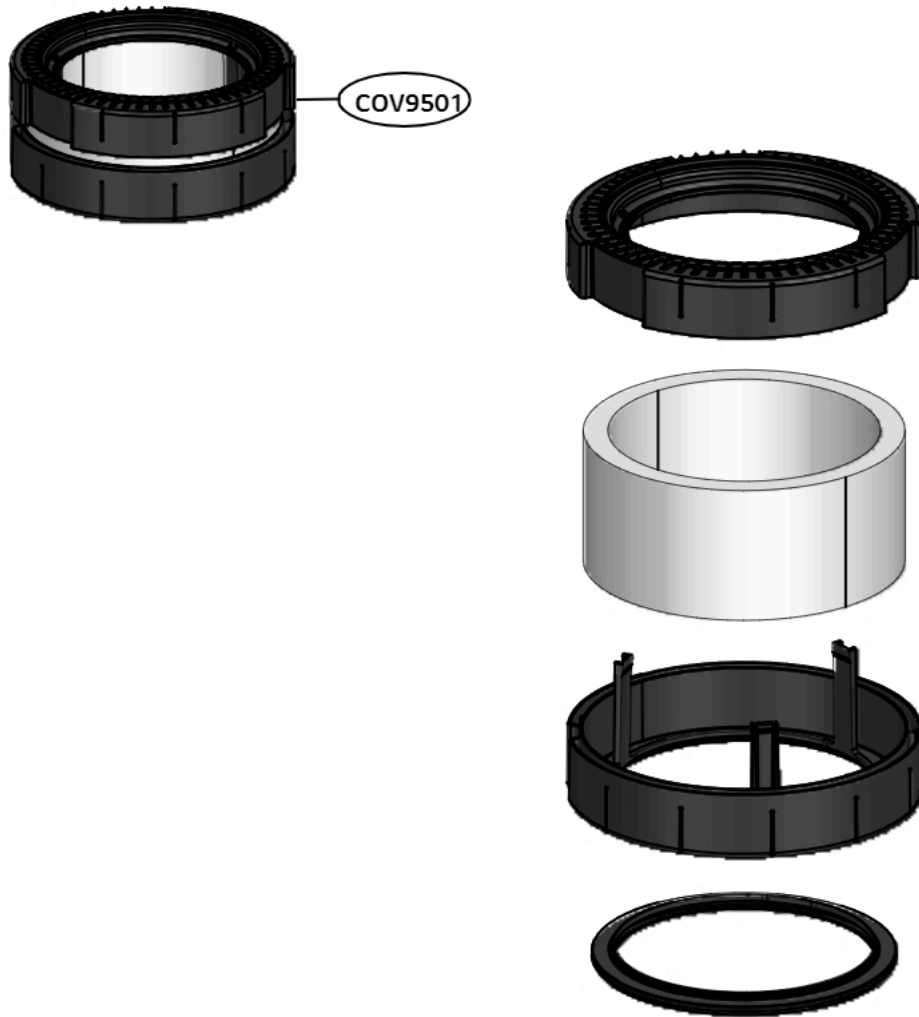

Exploded view of structure and list of parts (3D)

Filter Assembly, Mesh

No.	부품명	Location No
1	Filter Assembly,Mesh	COV9301
2	Supporter Filter Assembly	-
3	Gasket,Sealing	-
4	Supporter,Filter	-
5	Filter,Motor Safety	-
6	Frame,Filter	-

Exploded view of structure and list of parts (3D)

Filter Assembly, Exhaust Filter

No.	부품명	Location No
1	Filter Assembly, Exhaust Filter	COV9501
2	Cover,Exhaust filter	-
3	Filter,Exhaust	-
4	Supporter,Assembly	-
5	Supporter,filter	-
6	Gasket,Sealing	-