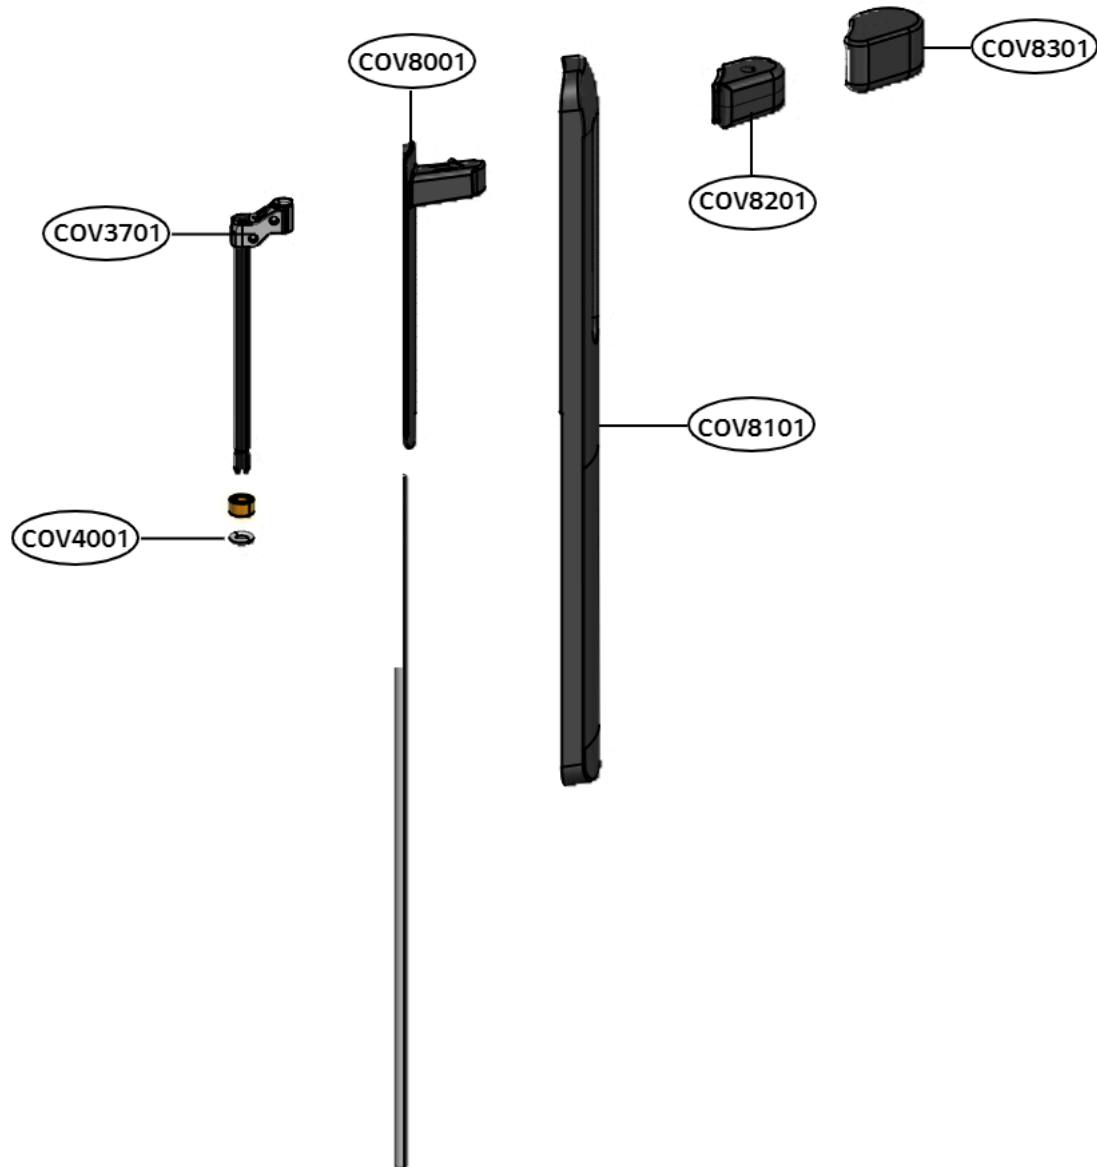

Exploded view of structure and list of parts (3D)

■ A9X LITE 150W

No.	부품명	Location No
1	Tank Assembly,Set	COV3501
2	Handle Assembly	COV0001
3	Supporter Assembly	COV0901
4	Battery Assembly	EAC214

Exploded view of structure and list of parts (3D)

■ Tank Assembly, Set

No.	부품명	Location No
1	Cover Assembly,Top	COV9601
2	Shaft	-
3	Housing	COV4501
4	Cover,Motor	COV4401
5	Motor Assembly,DC	COV4201
6	Damper,Motor Mount	COV4101
7	Guide Assembly Air	-
8	Duct Assembly Dust	-
9	Cover Assembly Dust	COV8401
10	Frame Assembly	COV8801
11	Tank Assembly Dust	COV8901
12	Pipe Assembly Suction	COV7801
13	Cover Pipe	COV7901
14	Filter Assembly,Exhaust Filter	COV9501
15	Filter Assembly,Mesh	COV9301
16	Cover Front Assembly	COV4701
17	Harness Multi	COV7301
18	Harness Single	COV7401
19	Screw,Customized	COV8501
20	Cap Assembly,Dust	COV3601

Exploded view of structure and list of parts (3D)

■ Tank Assembly, Set (압축레버)

No.	부품명	Location No
1	Cover,Lever	COV8301
2	Lever,Release	COV8201
3	Décor,Button	COV8101
4	Shaft	-
5	Button,Release	COV8001
6	Guide Assembly	COV3701
7	Bushing	-
8	Spring	-
9	Ring	COV4001

Exploded view of structure and list of parts(3D)

Handle Assembly

No.	부품명	Location No
1	Handle Assembly	COV0001
2	Base,Handle	COV0101
3	Cover,Handle	COV0302
4	Decor,Button	COV0201
5	Cover,LED	-
6	Film,LED	-
7	Gasket,LED	-
8	Button	-
9	PCB Assembly,Key	COV0401
10	PCB Assembly,Key	COV0501
11	Holder Assembly	COV0801
12	Holder,Terminal	-
13	Pin,Customized	-
14	Harness,Single	COV0601
15	Harness,Single	COV0701