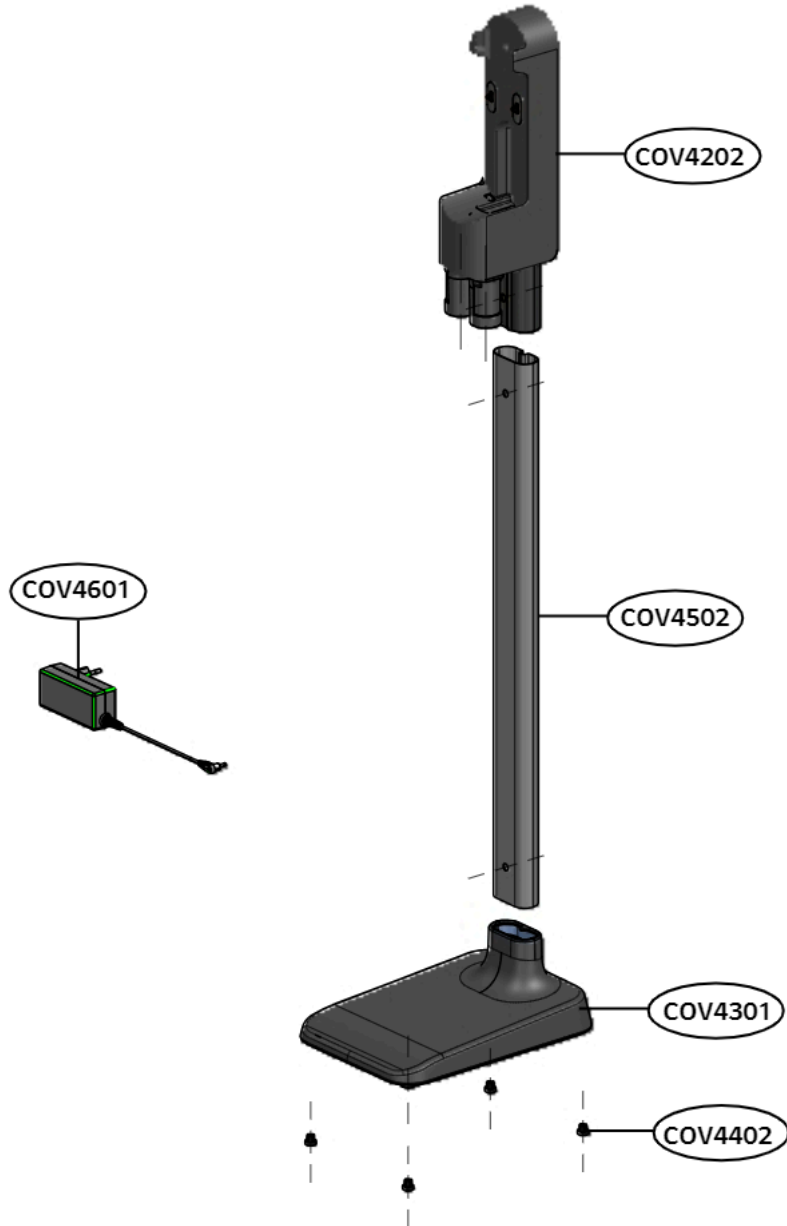

Exploded view of structure and list of parts (3D)

Filter Assembly, Mesh

No.	부품명	Location No
1	Filter Assembly,Mesh	COV9301
2	Supporter Filter Assembly	-
3	Gasket,Sealing	-
4	Supporter,Filter	-
5	Filter,Motor Safety	-
6	Frame,Filter	-

Exploded view of structure and list of parts (3D)

Filter Assembly, Exhaust Filter

No.	부품명	Location No
1	Filter Assembly, Exhaust Filter	COV9501
2	Cover,Exhaust filter	-
3	Filter,Exhaust	-
4	Supporter,Assembly	-
5	Supporter,filter	-
6	Gasket,Sealing	-

Exploded view of structure and list of parts (3D)

■ Base Assembly

No.	부품명	Location No
1	Base Assembly,Body	COV4202
2	Base Assembly,Lower	COV4301
3	Gasket	COV4402
4	Pipe Assembly	COV4502
5	Charger,Battery	COV4601