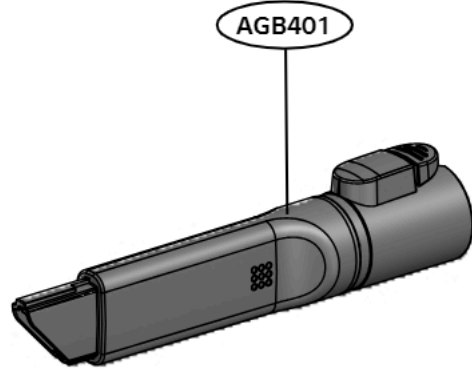

Exploded view of structure and list of parts(3D)

■ Accessory