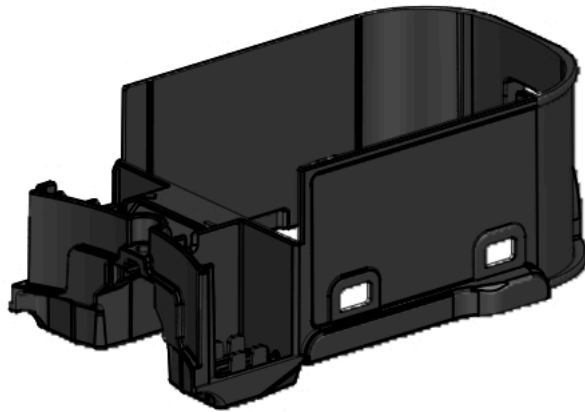

Exploded view of structure and list of parts(3D)

■ Cover Assembly Top

No.	부품명	Location No
1	Cover Assembly,Top	COV9601
2	Cover,Décor	COV3101
3	Cover,Exhaust Filter	COV9701
4	Cover,Top	COV9801
5	Gasket,Sealing	COV9901

Exploded view of structure and list of parts(3D)

■ Cover Assembly,Front

No.	부품명	Location No
1	Cover Assembly,Front	COV4701
2	PCB Assembly,Main	COV5201
3	PCB Assembly,Sub	COV6001
4	Supporter,PCB	COV5701
5	Cover Front	COV4801
6	Locker	COV6101
7	Spring	COV6301

Exploded view of structure and list of parts (3D)

Supporter Cover Assembly

No.	부품명	Location No
1	Supporter Assembly	COV0901
2	Supporter,Cover	-
3	Terminal,Contact	-
4	Cable,Assembly	COV1002

Exploded view of structure and list of parts(3D)