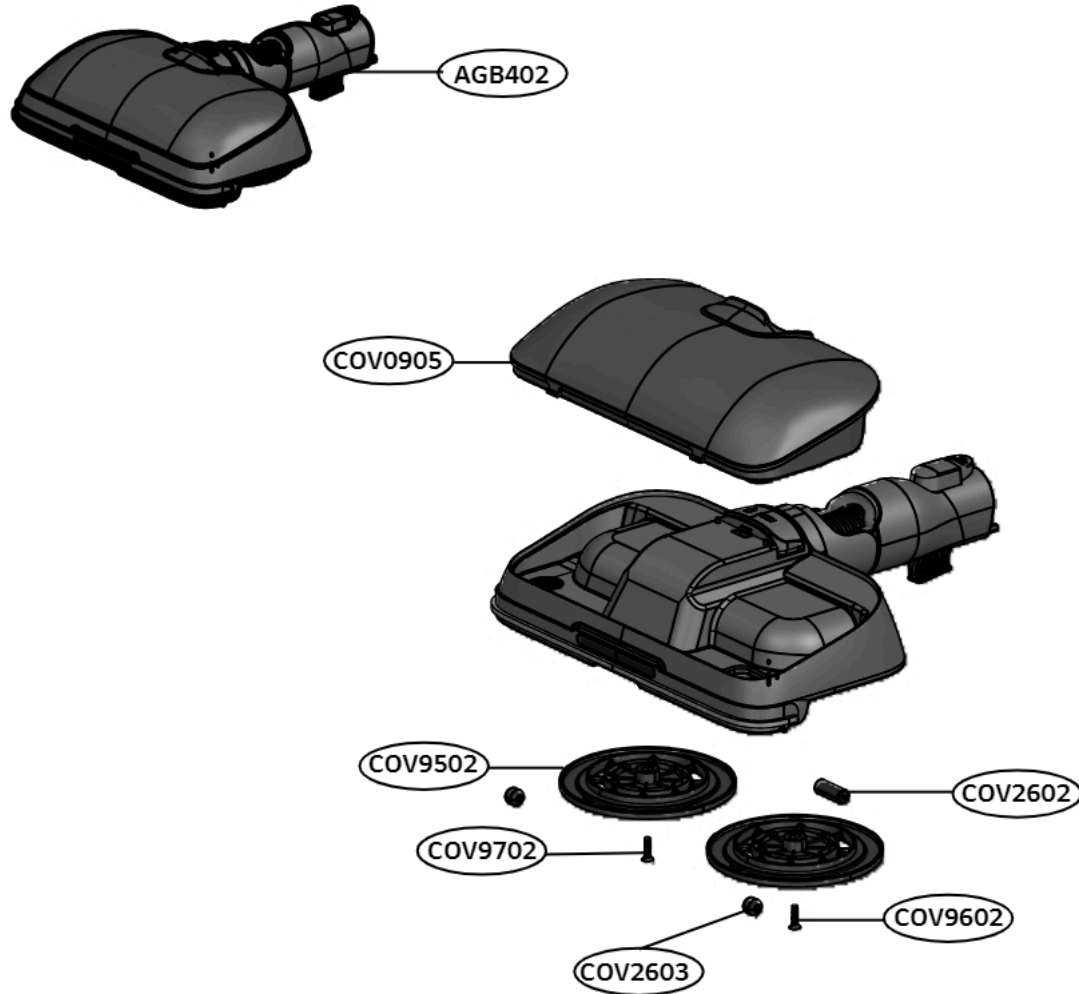

구조 분해도 및 부품 일람표(3D)

■ Nozzle Assembly, Mop (물노즐)

No.	부품명	Location No
1	Nozzle Assembly, Mop	AGB402
2	Tank Assembly, Water	COV0905
3	Plate Assembly	COV9502
4	Roller Assembly	COV2602
5	Roller Assembly	COV2603
6	Screw, Customized	COV9602
7	Screw, Customized	COV9702