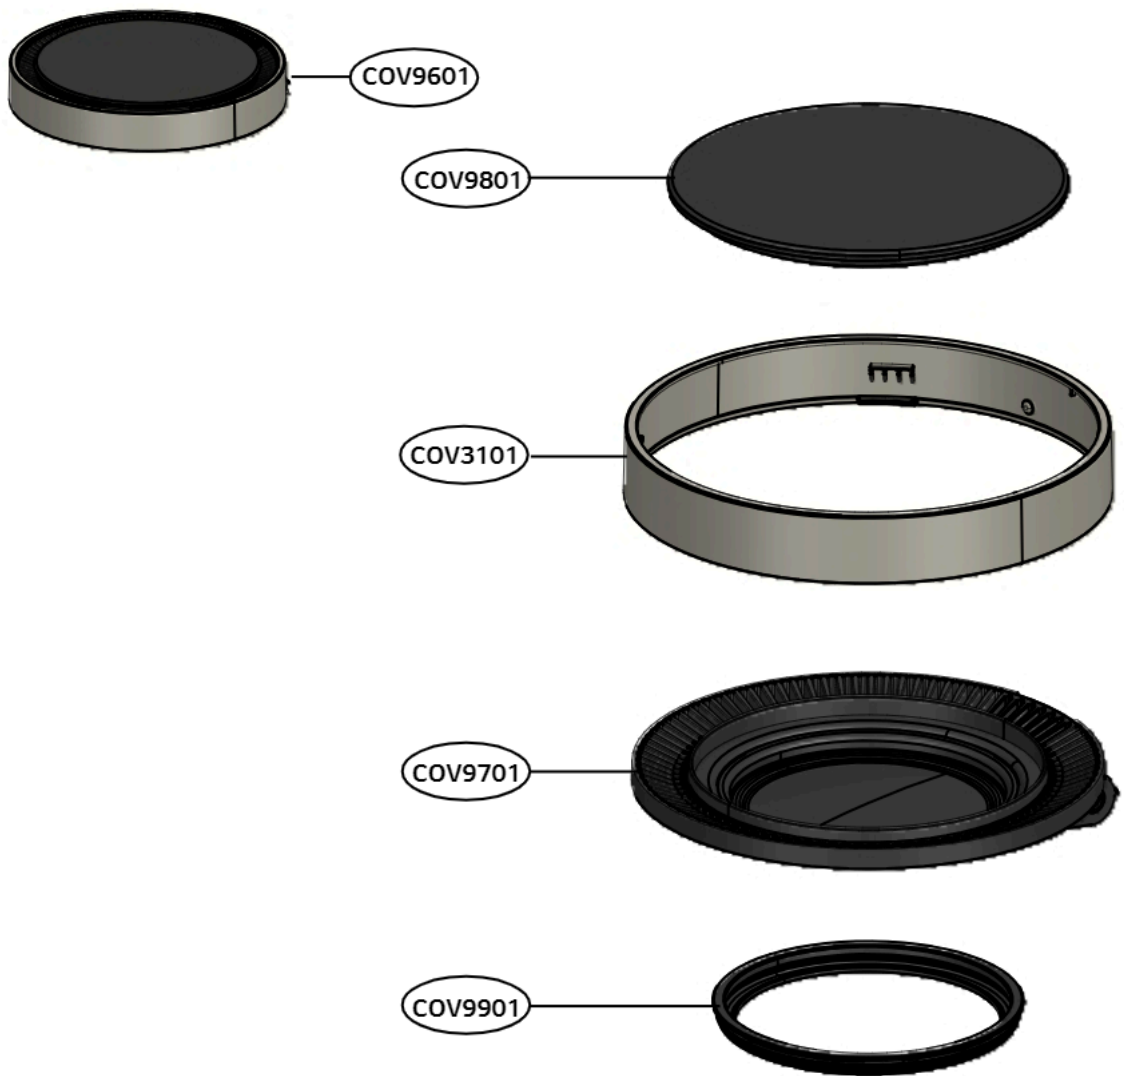

Exploded view of structure and list of parts (3D)

■ Tank Assembly, Set (압축레버)

No.	부품명	Location No
1	Cover,Lever	COV8301
2	Lever,Release	COV8201
3	Décor,Button	COV8101
4	Shaft	-
5	Button,Release	COV8001
6	Guide Assembly	COV3701
7	Bushing	-
8	Spring	-
9	Ring	COV4001

Exploded view of structure and list of parts(3D)

Handle Assembly

No.	부품명	Location No
1	Handle Assembly	COV0001
2	Base,Handle	COV0101
3	Cover,Handle	COV0302
4	Decor,Button	COV0201
5	Cover,LED	-
6	Film,LED	-
7	Gasket,LED	-
8	Button	-
9	PCB Assembly,Key	COV0401
10	PCB Assembly,Key	COV0501
11	Holder Assembly	COV0801
12	Holder,Terminal	-
13	Pin,Customized	-
14	Harness,Single	COV0601
15	Harness,Single	COV0701

Exploded view of structure and list of parts(3D)

■ Cover Assembly Top

No.	부품명	Location No
1	Cover Assembly,Top	COV9601
2	Cover,Décor	COV3101
3	Cover,Exhaust Filter	COV9701
4	Cover,Top	COV9801
5	Gasket,Sealing	COV9901