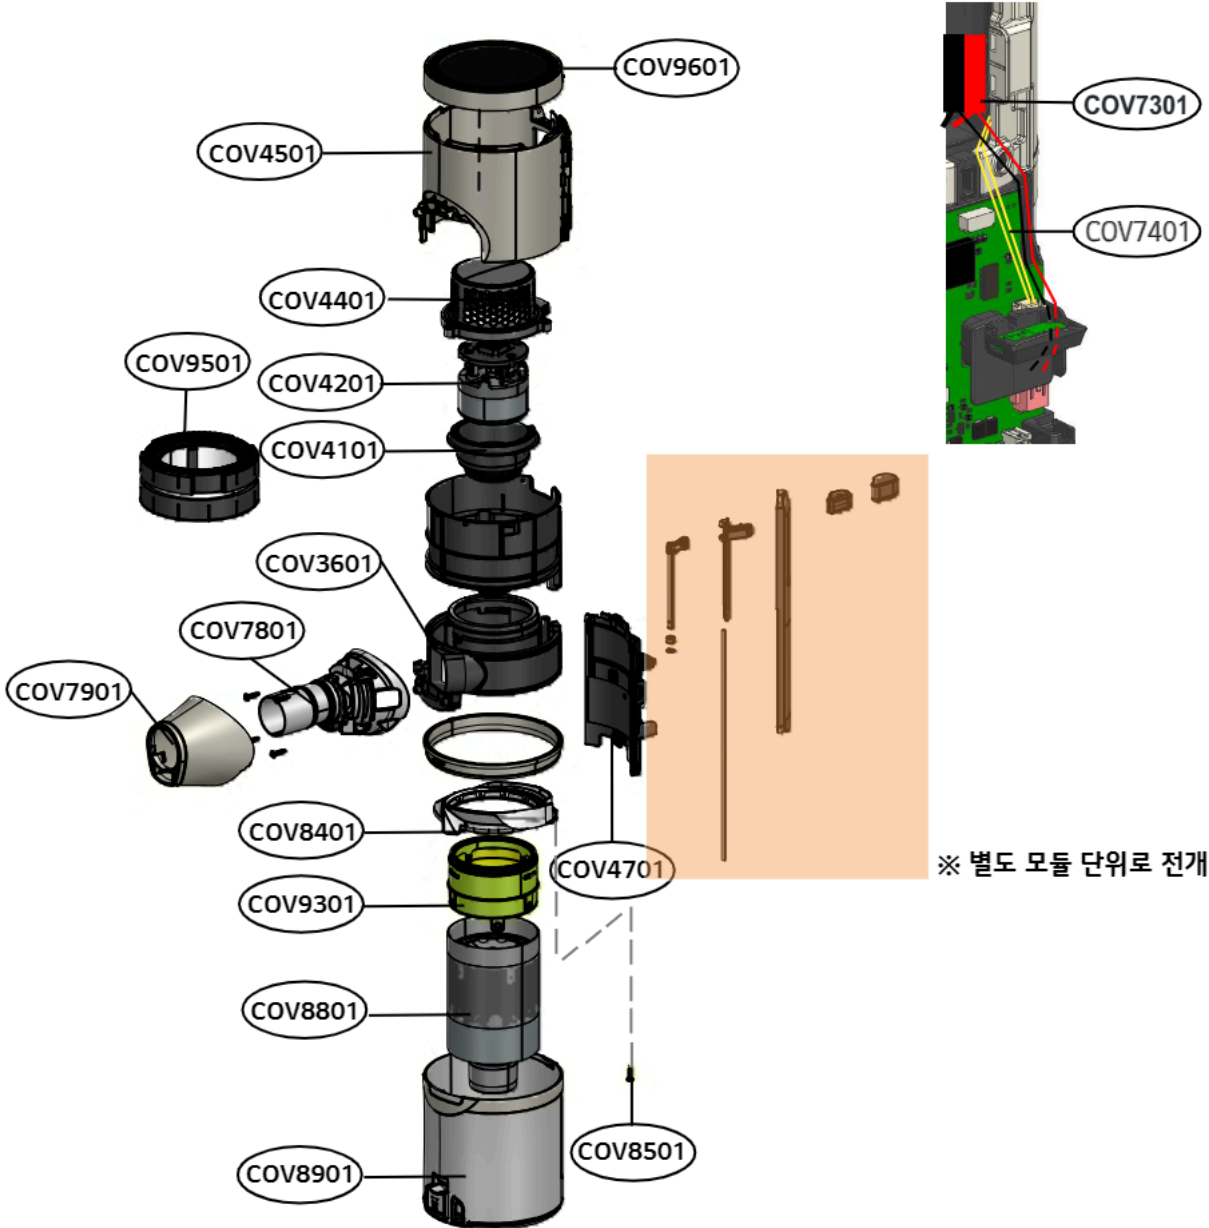

Exploded view of structure and list of parts (3D)

■ A9X LITE 150W

No.	부품명	Location No
1	Tank Assembly,Set	COV3501
2	Handle Assembly	COV0001
3	Supporter Assembly	COV0901
4	Battery Assembly	EAC214

Exploded view of structure and list of parts (3D)

■ Tank Assembly, Set

No.	부품명	Location No
1	Cover Assembly,Top	COV9601
2	Shaft	-
3	Housing	COV4501
4	Cover,Motor	COV4401
5	Motor Assembly,DC	COV4201
6	Damper,Motor Mount	COV4101
7	Guide Assembly Air	-
8	Duct Assembly Dust	-
9	Cover Assembly Dust	COV8401
10	Frame Assembly	COV8801
11	Tank Assembly Dust	COV8901
12	Pipe Assembly Suction	COV7801
13	Cover Pipe	COV7901
14	Filter Assembly,Exhaust Filter	COV9501
15	Filter Assembly,Mesh	COV9301
16	Cover Front Assembly	COV4701
17	Harness Multi	COV7301
18	Harness Single	COV7401
19	Screw,Customized	COV8501
20	Cap Assembly,Dust	COV3601

Exploded view of structure and list of parts (3D)

■ Tank Assembly, Set (압축레버)

No.	부품명	Location No
1	Cover,Lever	COV8301
2	Lever,Release	COV8201
3	Décor,Button	COV8101
4	Shaft	-
5	Button,Release	COV8001
6	Guide Assembly	COV3701
7	Bushing	-
8	Spring	-
9	Ring	COV4001

Exploded view of structure and list of parts(3D)

Handle Assembly

No.	부품명	Location No
1	Handle Assembly	COV0001
2	Base,Handle	COV0101
3	Cover,Handle	COV0302
4	Decor,Button	COV0201
5	Cover,LED	-
6	Film,LED	-
7	Gasket,LED	-
8	Button	-
9	PCB Assembly,Key	COV0401
10	PCB Assembly,Key	COV0501
11	Holder Assembly	COV0801
12	Holder,Terminal	-
13	Pin,Customized	-
14	Harness,Single	COV0601
15	Harness,Single	COV0701