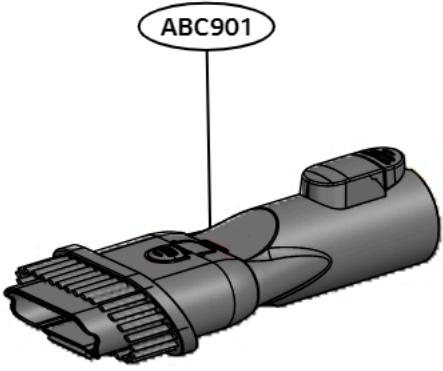

Exploded view of structure and list of parts(3D)

■ Accessory