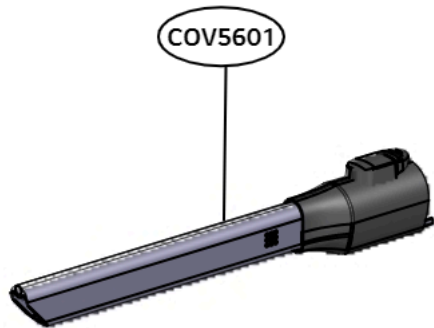

Exploded view of structure and list of parts(3D)

■ Nozzle Assembly, Quilt

No.	부품명	Location No
1	Nozzle Assembly,Quilt	AGB701

Exploded view of structure and list of parts(3D)

■ Accessory

No.	부품명	Location No
1	Nozzle Assembly, LED Crevice	COV5601
2	Brush Assembly, Dust	COV5602
3	Nozzle Assembly,Upholstery	COV5603