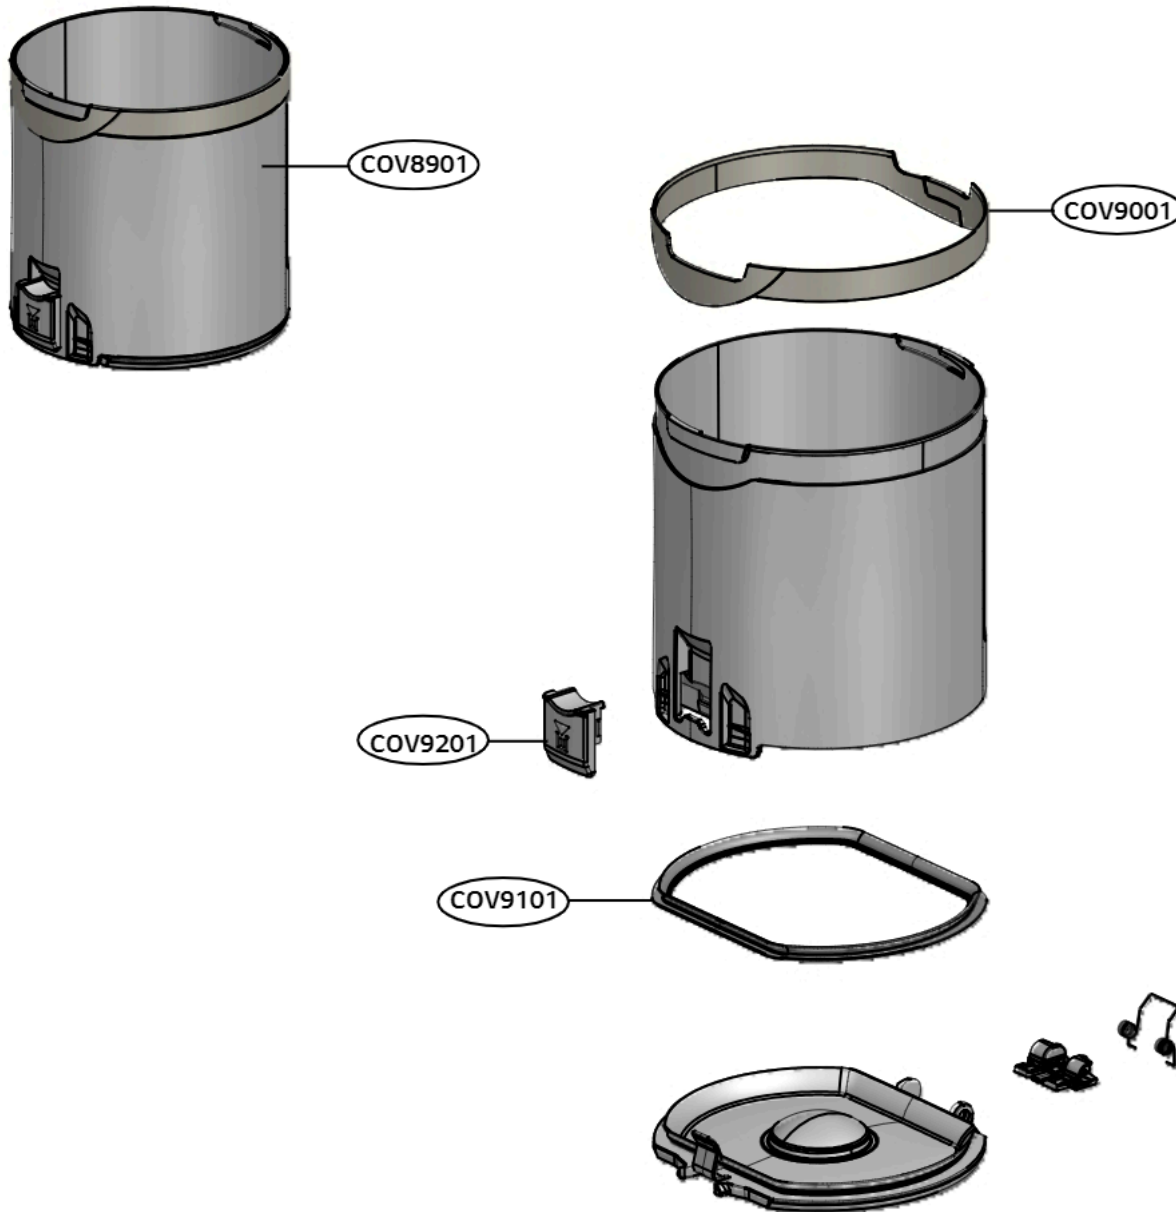

Exploded view of structure and list of parts(3D)

■ Tank Assembly, Dust

No.	부품명	Location No
1	Tank Assembly Dust	COV8901
2	Cover,Decor	COV9001
3	Tank,Dust	-
4	Lever,Release	COV9201
5	Gasket,Sealing	COV9101
6	Plate,Bottom	-
7	Spring	-
8	Cover,Spring	-