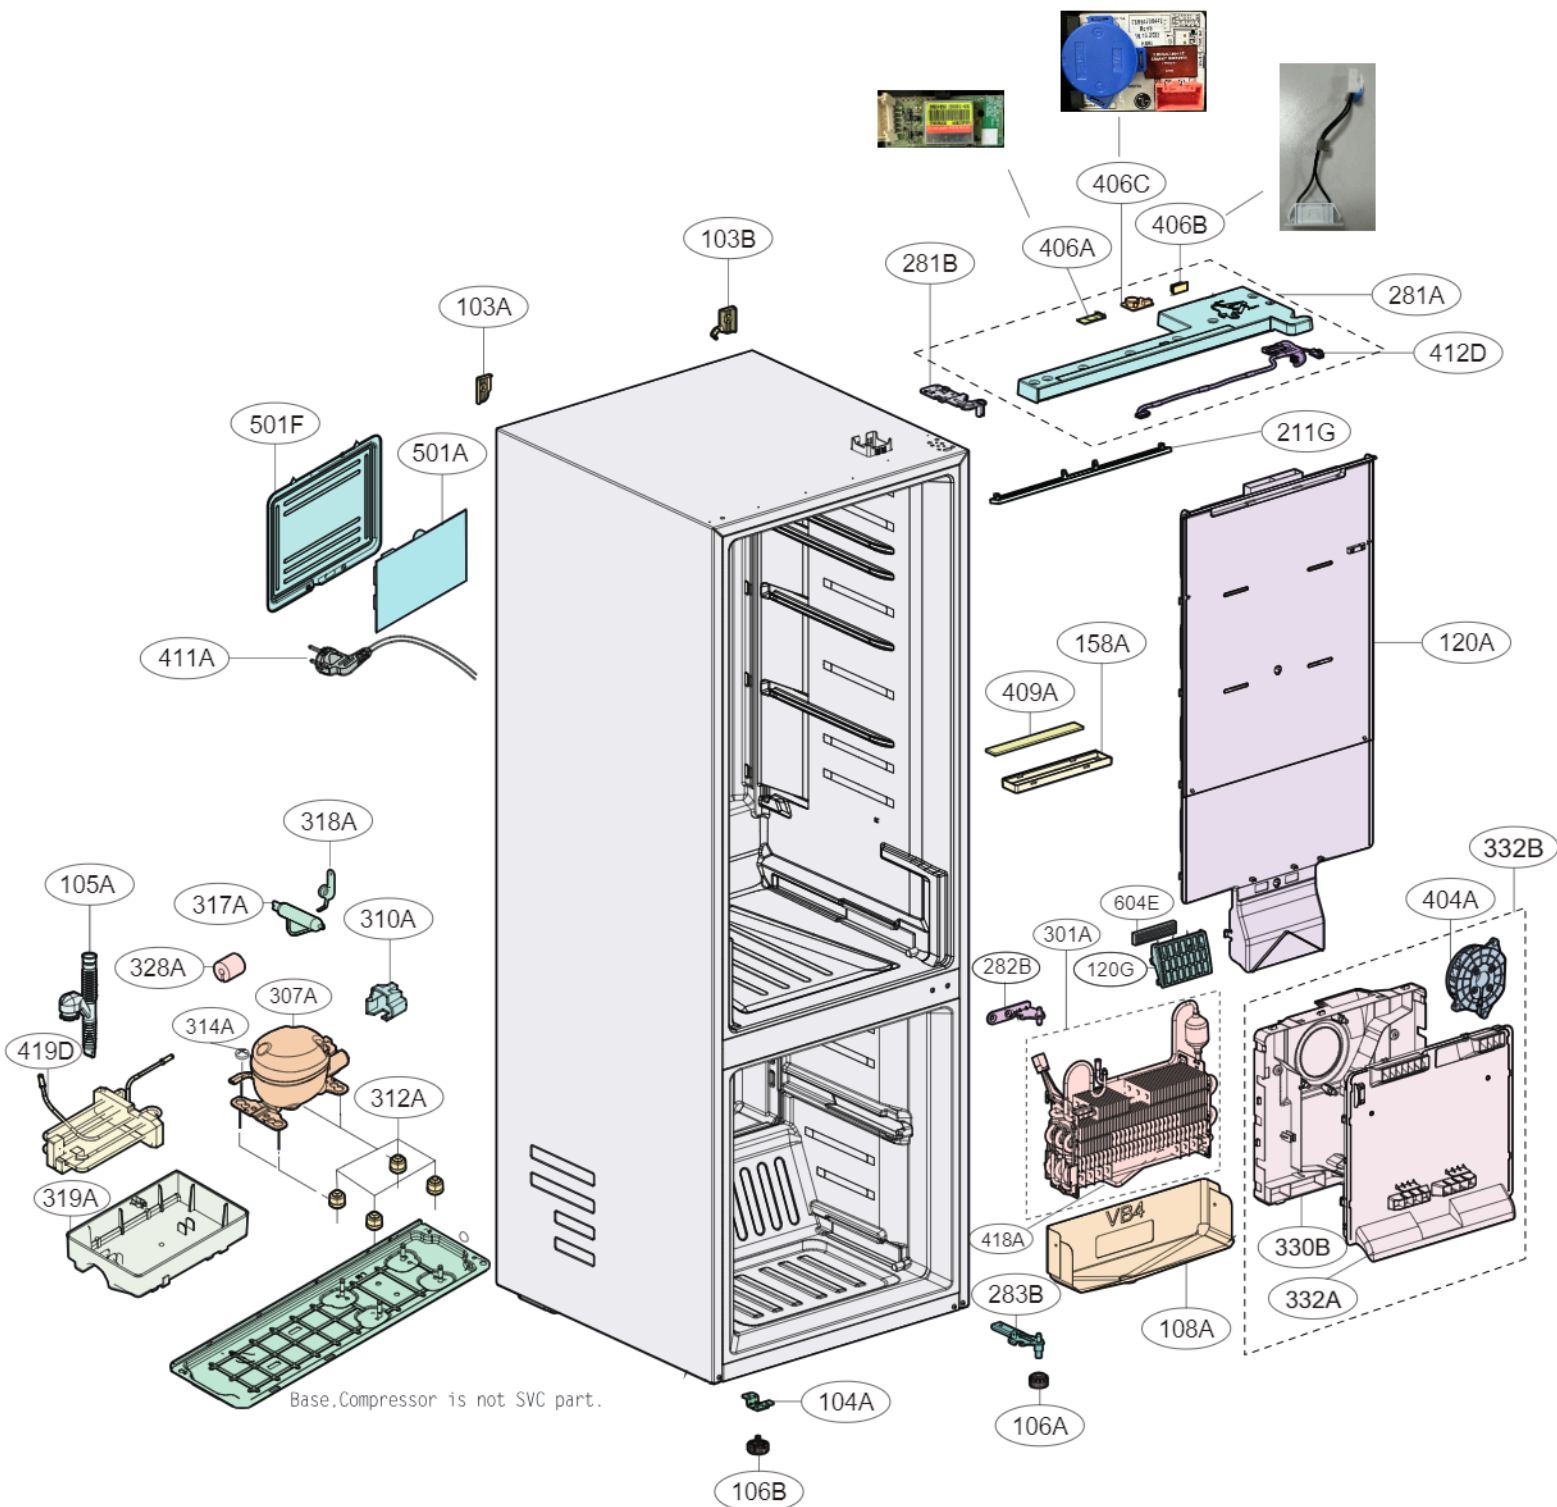

EXPLODED VIEW

EXPLODED VIEW

*when you service 231A,
you also have to service 212G together

SVC Part	Need Part	P/No.	SVC Location No.
Door Foam Assembly, Refrigerator	Door Foam Assembly, Refrigerator	ADD76446301	231A
	Name Plate, Pet	MFT64808220	212G

EXPLODED VIEW