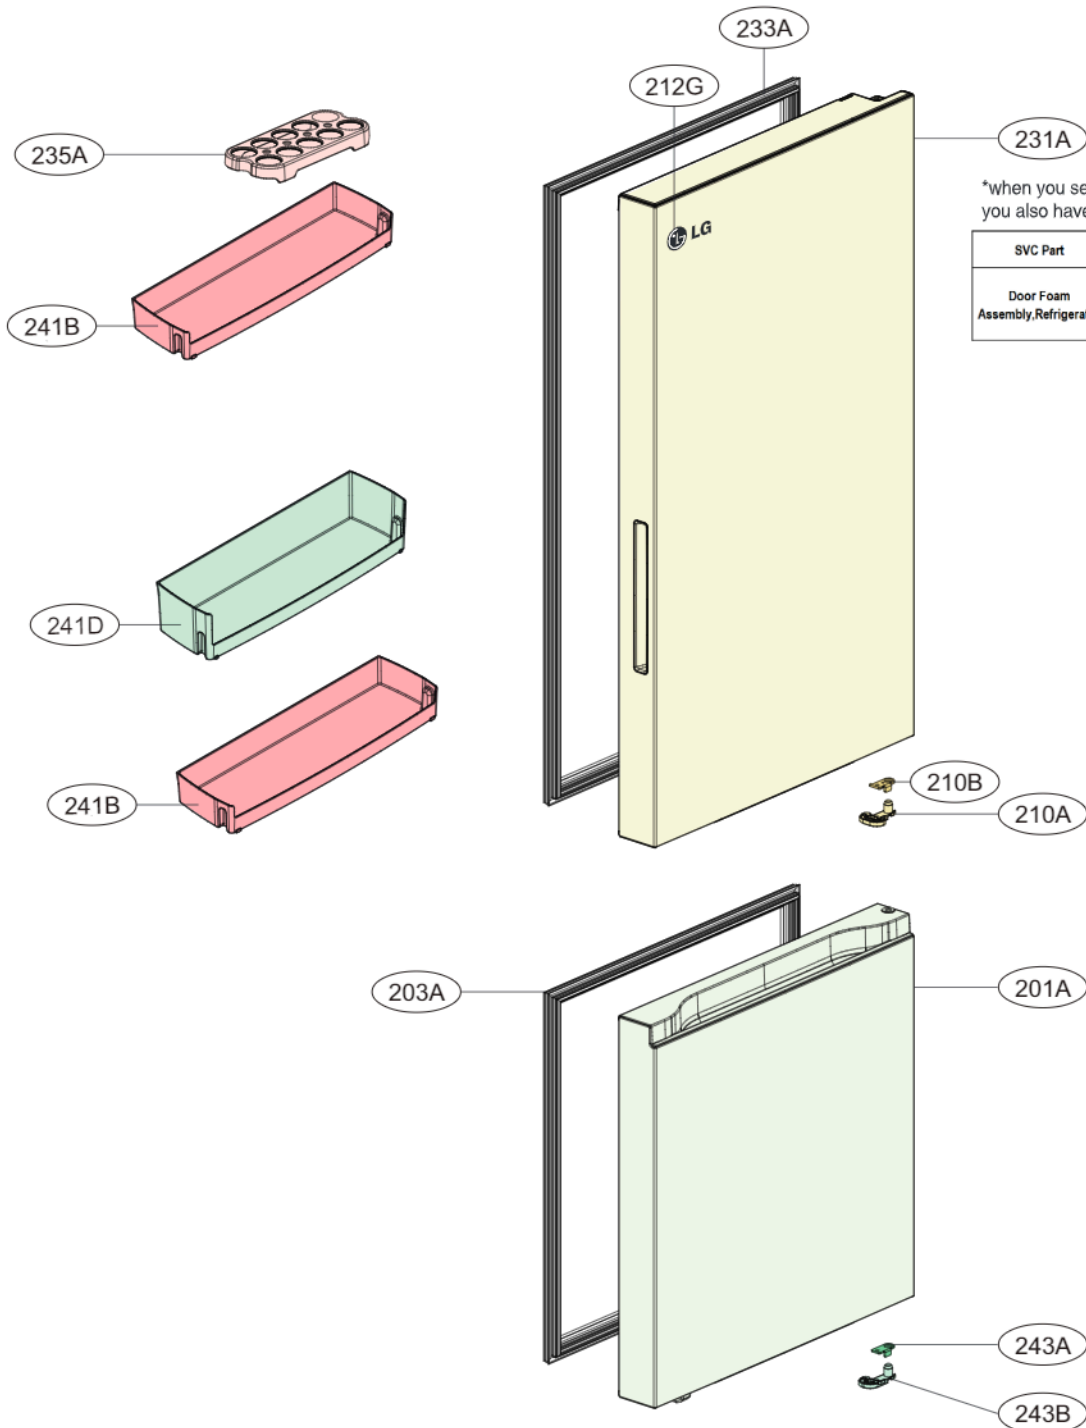

EXPLODED VIEW

EXPLODED VIEW

*when you service 231A,
you also have to service 212G together

SVC Part	Need Part	P/No.	SVC Location No.
Door Foam Assembly, Refrigerator	Door Foam Assembly, Refrigerator	ADD76446301	231A
	Name Plate, Pet	MFT64808220	212G

EXPLODED VIEW