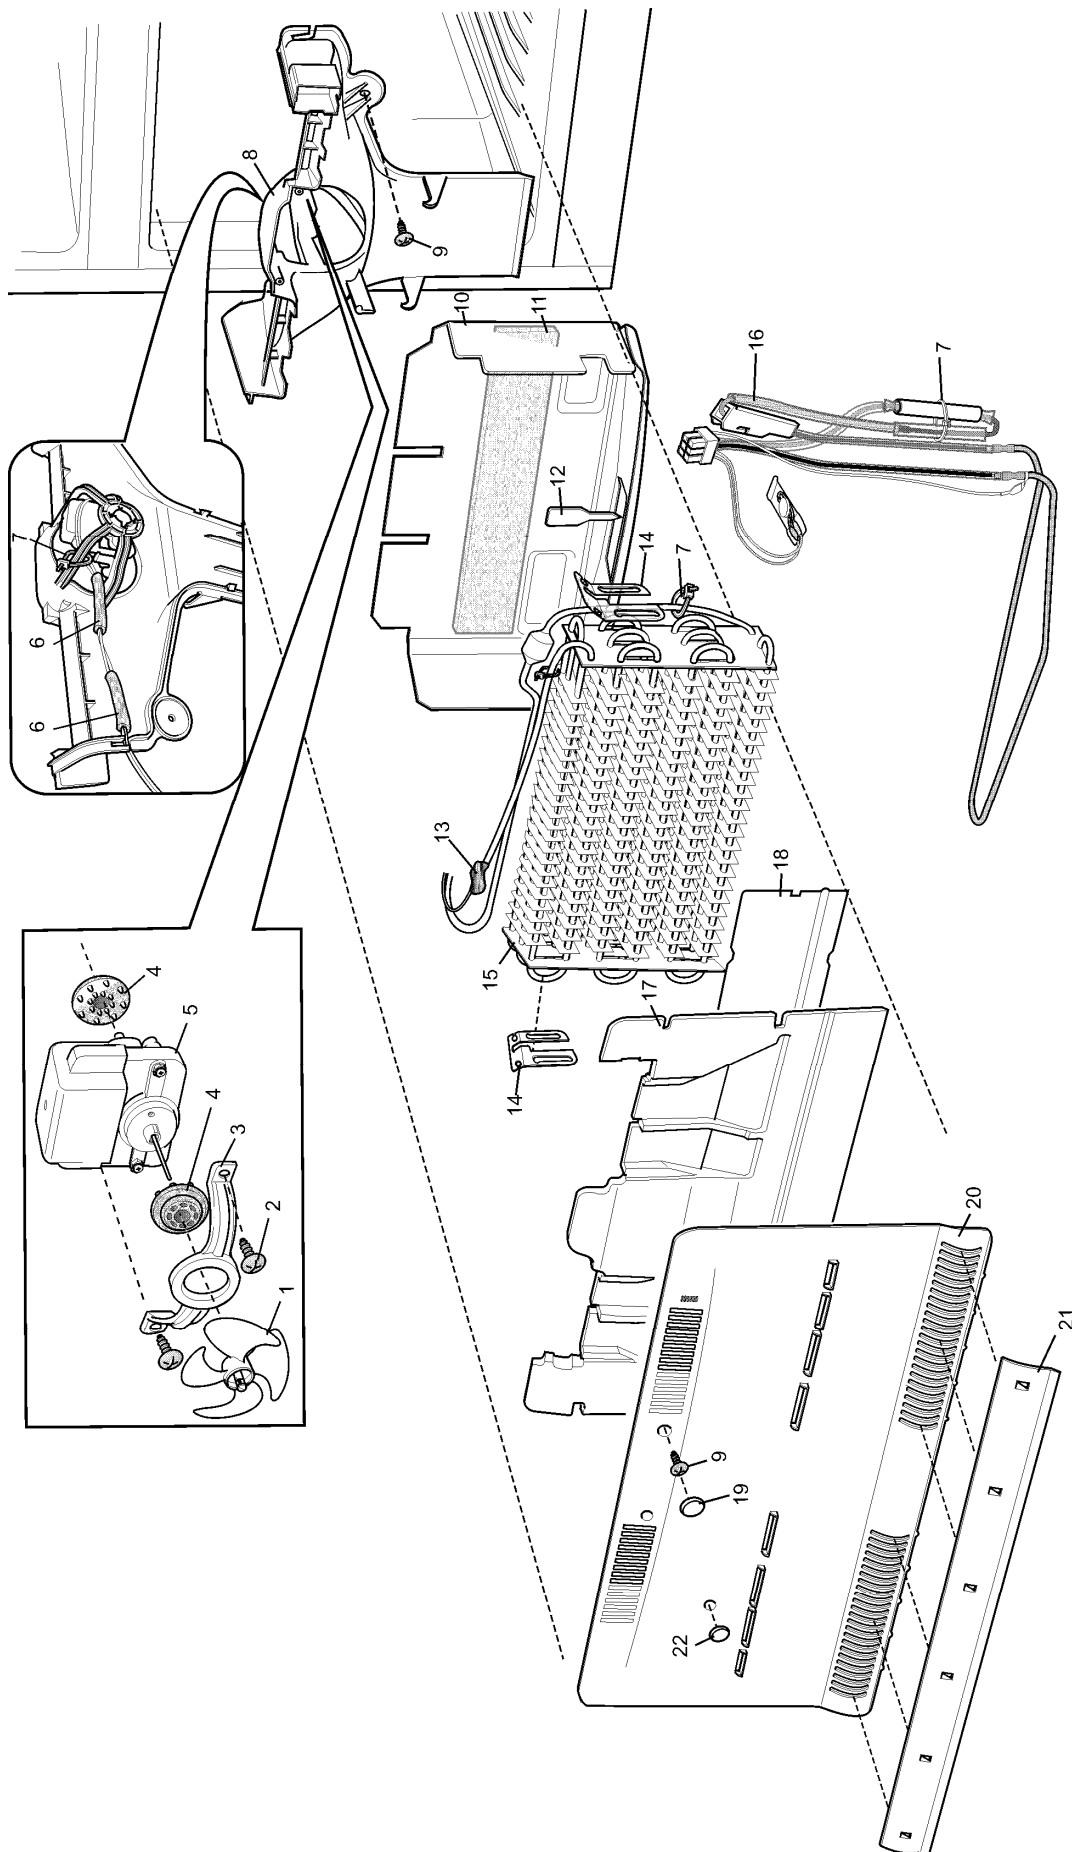

Completed document

Model: EBM4300SC-R

PNC: 92504224600

MODELS: ALL MODELS

EX. VIEW DRAWING 6860
CONTROL HOUSINGS
ASSEMBLY

MODEL: EBM4300SC

EX. VIEW DRAWING 6712
DOOR ASSEMBLY

MODEL: EBM4300SC

EX. VIEW DRAWING 6733
FREEZER ASSEMBLY

MODEL: EBM4300SC

EX. VIEW DRAWING 6738
CABINET ASSEMBLY