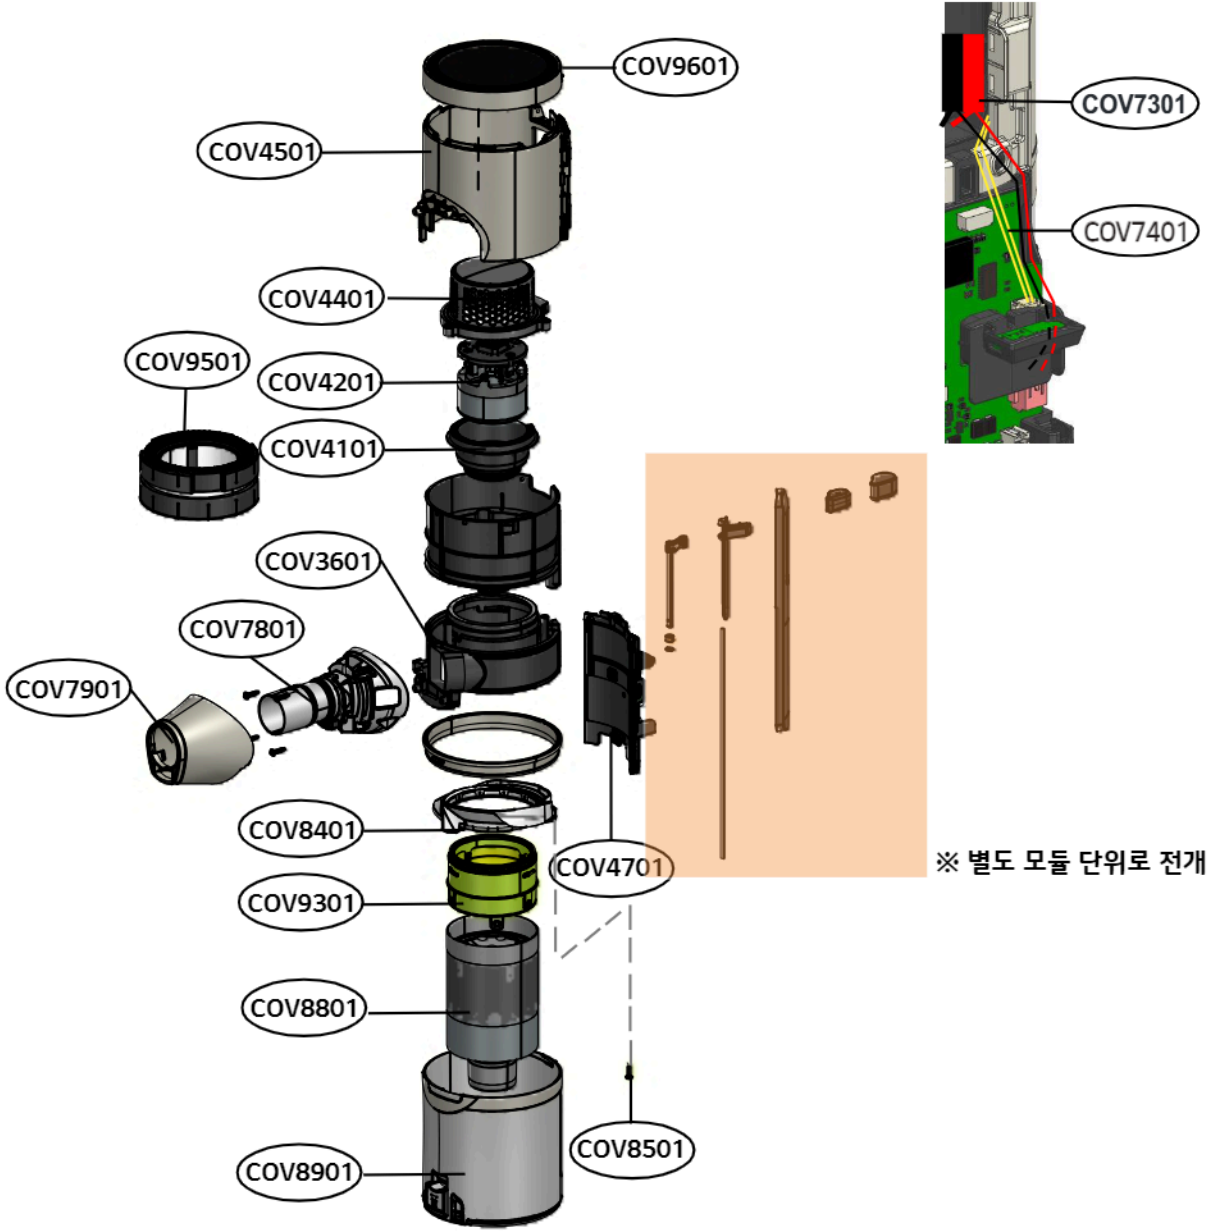

Exploded view of structure and list of parts (3D)

■ A9X LITE 150W

No.	부품명	Location No
1	Tank Assembly,Set	COV3501
2	Handle Assembly	COV0001
3	Supporter Assembly	COV0901
4	Battery Assembly	EAC214

Exploded view of structure and list of parts (3D)

■ Tank Assembly, Set

No.	부품명	Location No
1	Cover Assembly,Top	COV9601
2	Shaft	-
3	Housing	COV4501
4	Cover,Motor	COV4401
5	Motor Assembly,DC	COV4201
6	Damper,Motor Mount	COV4101
7	Guide Assembly Air	-
8	Duct Assembly Dust	-
9	Cover Assembly Dust	COV8401
10	Frame Assembly	COV8801
11	Tank Assembly Dust	COV8901
12	Pipe Assembly Suction	COV7801
13	Cover Pipe	COV7901
14	Filter Assembly,Exhaust Filter	COV9501
15	Filter Assembly,Mesh	COV9301
16	Cover Front Assembly	COV4701
17	Harness Multi	COV7301
18	Harness Single	COV7401
19	Screw,Customized	COV8501
20	Cap Assembly,Dust	COV3601

Exploded view of structure and list of parts (3D)

■ Tank Assembly, Set (압축레버)

No.	부품명	Location No
1	Cover,Lever	COV8301
2	Lever,Release	COV8201
3	Décor,Button	COV8101
4	Shaft	-
5	Button,Release	COV8001
6	Guide Assembly	COV3701
7	Bushing	-
8	Spring	-
9	Ring	COV4001

Exploded view of structure and list of parts(3D)

Handle Assembly

No.	부품명	Location No
1	Handle Assembly	COV0001
2	Base,Handle	COV0101
3	Cover,Handle	COV0302
4	Decor,Button	COV0201
5	Cover,LED	-
6	Film,LED	-
7	Gasket,LED	-
8	Button	-
9	PCB Assembly,Key	COV0401
10	PCB Assembly,Key	COV0501
11	Holder Assembly	COV0801
12	Holder,Terminal	-
13	Pin,Customized	-
14	Harness,Single	COV0601
15	Harness,Single	COV0701