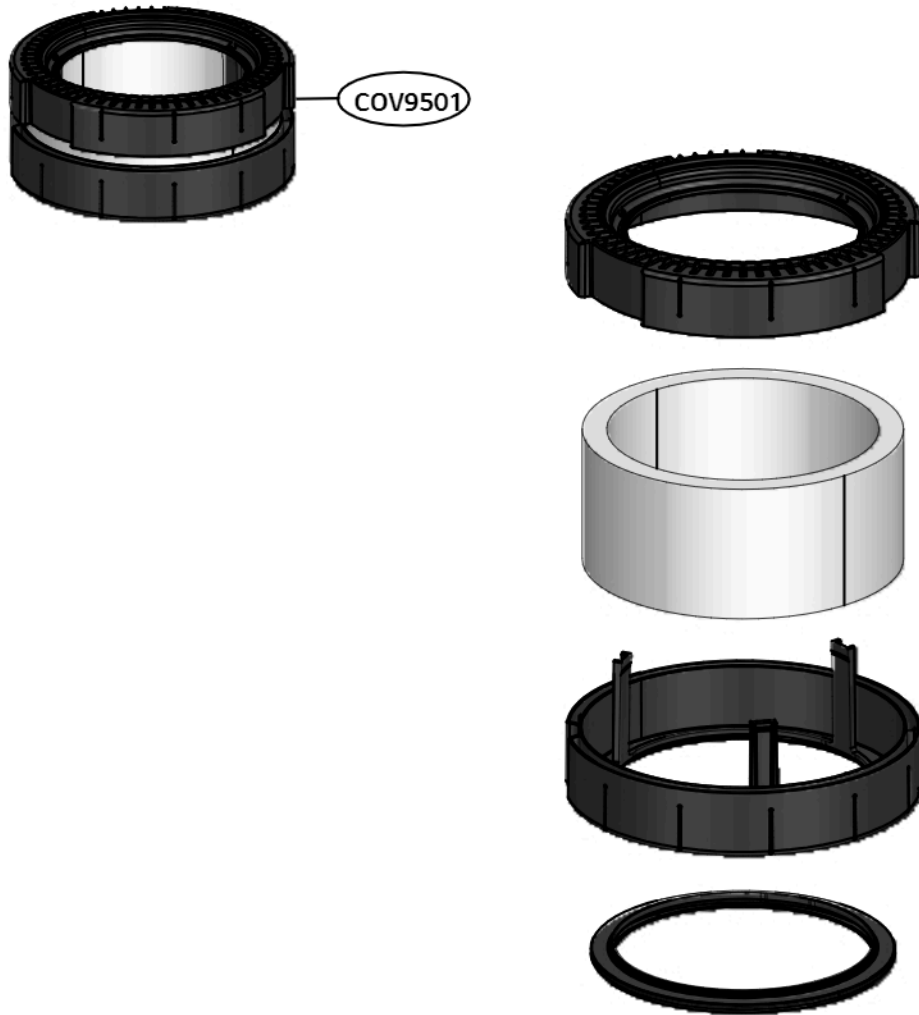

Exploded view of structure and list of parts (3D)

Filter Assembly, Exhaust Filter

No.	부품명	Location No
1	Filter Assembly, Exhaust Filter	COV9501
2	Cover, Exhaust filter	-
3	Filter, Exhaust	-
4	Supporter, Assembly	-
5	Supporter, filter	-
6	Gasket, Sealing	-