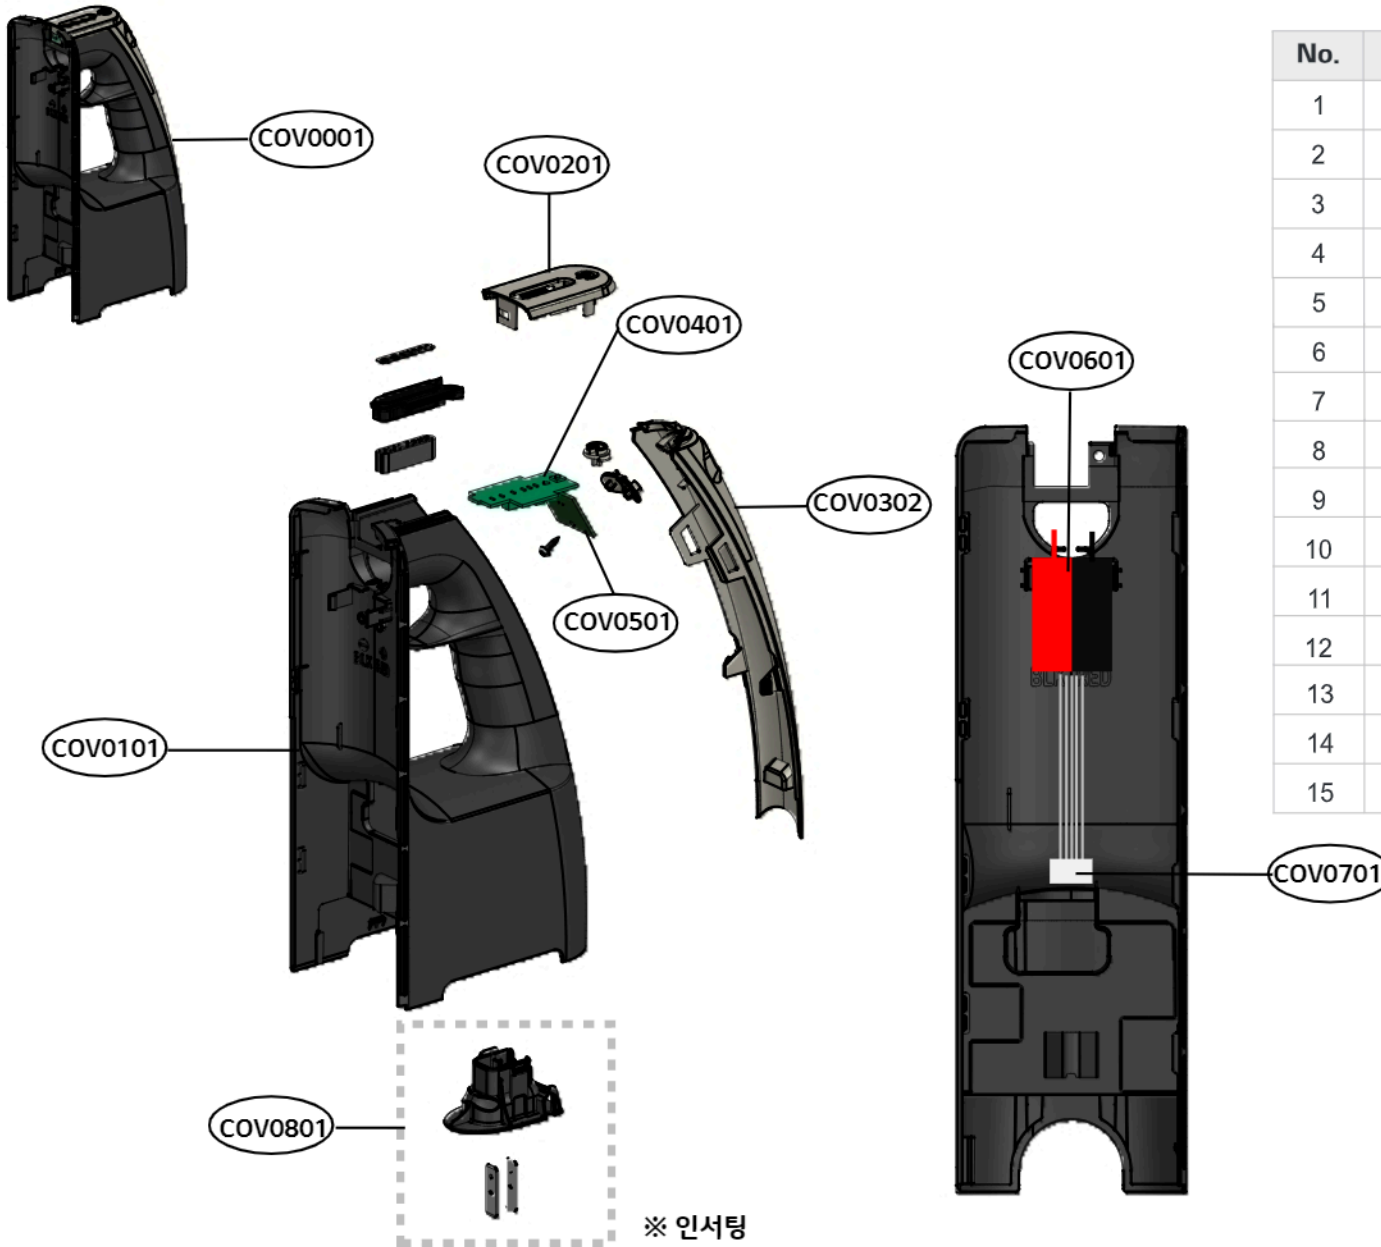

Exploded view of structure and list of parts (3D)

■ Tank Assembly, Set (압축레버)

No.	부품명	Location No
1	Cover,Lever	COV8301
2	Lever,Release	COV8201
3	Décor,Button	COV8101
4	Shaft	-
5	Button,Release	COV8001
6	Guide Assembly	COV3701
7	Bushing	-
8	Spring	-
9	Ring	COV4001

Exploded view of structure and list of parts(3D)

Handle Assembly

No.	부품명	Location No
1	Handle Assembly	COV0001
2	Base,Handle	COV0101
3	Cover,Handle	COV0302
4	Decor,Button	COV0201
5	Cover,LED	-
6	Film,LED	-
7	Gasket,LED	-
8	Button	-
9	PCB Assembly,Key	COV0401
10	PCB Assembly,Key	COV0501
11	Holder Assembly	COV0801
12	Holder,Terminal	-
13	Pin,Customized	-
14	Harness,Single	COV0601
15	Harness,Single	COV0701

Exploded view of structure and list of parts(3D)

■ Cover Assembly Top

No.	부품명	Location No
1	Cover Assembly,Top	COV9601
2	Cover,Décor	COV3101
3	Cover,Exhaust Filter	COV9701
4	Cover,Top	COV9801
5	Gasket,Sealing	COV9901