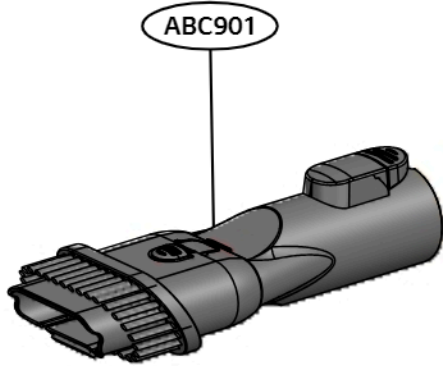

Exploded view of structure and list of parts (3D)

Filter Assembly, Exhaust Filter

No.	부품명	Location No
1	Filter Assembly, Exhaust Filter	COV9501
2	Cover, Exhaust filter	-
3	Filter, Exhaust	-
4	Supporter, Assembly	-
5	Supporter, filter	-
6	Gasket, Sealing	-

Exploded view of structure and list of parts (3D)

■ Base Assembly

No.	부품명	Location No
1	Base Assembly,Body	COV4202
2	Charger,Battery	COV4601

Exploded view of structure and list of parts(3D)

■ Accessory

No.	부품명	Location No
1	Brush Assembly ,Dust	ABC901
2	Nozzle Assembly, Crevice	AGB401
3	Pipe Assembly,Fixed	AGR904

■ Fixed Pipe

Exploded view of structure and list of parts

■ Nozzle Assembly, Turbine