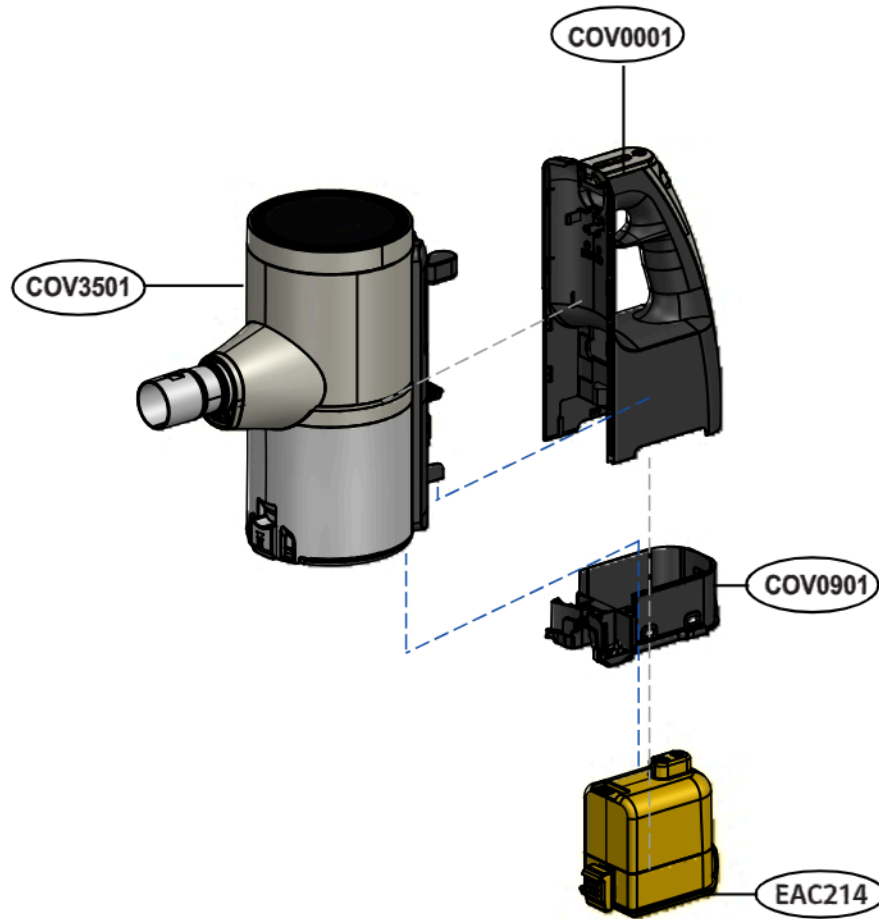

Exploded view of structure and list of parts (3D)

■ A9X LITE 150W

No.	부품명	Location No
1	Tank Assembly,Set	COV3501
2	Handle Assembly	COV0001
3	Supporter Assembly	COV0901
4	Battery Assembly	EAC214

Exploded view of structure and list of parts (3D)

■ Tank Assembly, Set

No.	부품명	Location No
1	Cover Assembly,Top	COV9601
2	Shaft	-
3	Housing	COV4501
4	Cover,Motor	COV4401
5	Motor Assembly,DC	COV4201
6	Damper,Motor Mount	COV4101
7	Guide Assembly Air	-
8	Duct Assembly Dust	-
9	Cover Assembly Dust	COV8401
10	Frame Assembly	COV8801
11	Tank Assembly Dust	COV8901
12	Pipe Assembly Suction	COV7801
13	Cover Pipe	COV7901
14	Filter Assembly,Exhaust Filter	COV9501
15	Filter Assembly,Mesh	COV9301
16	Cover Front Assembly	COV4701
17	Harness Multi	COV7301
18	Harness Single	COV7401
19	Screw,Customized	COV8501
20	Cap Assembly,Dust	COV3601

Exploded view of structure and list of parts (3D)

■ Tank Assembly, Set (압축레버)

No.	부품명	Location No
1	Cover,Lever	COV8301
2	Lever,Release	COV8201
3	Décor,Button	COV8101
4	Shaft	-
5	Button,Release	COV8001
6	Guide Assembly	COV3701
7	Bushing	-
8	Spring	-
9	Ring	COV4001

Exploded view of structure and list of parts(3D)

Handle Assembly

No.	부품명	Location No
1	Handle Assembly	COV0001
2	Base,Handle	COV0101
3	Cover,Handle	COV0302
4	Decor,Button	COV0201
5	Cover,LED	-
6	Film,LED	-
7	Gasket,LED	-
8	Button	-
9	PCB Assembly,Key	COV0401
10	PCB Assembly,Key	COV0501
11	Holder Assembly	COV0801
12	Holder,Terminal	-
13	Pin,Customized	-
14	Harness,Single	COV0601
15	Harness,Single	COV0701