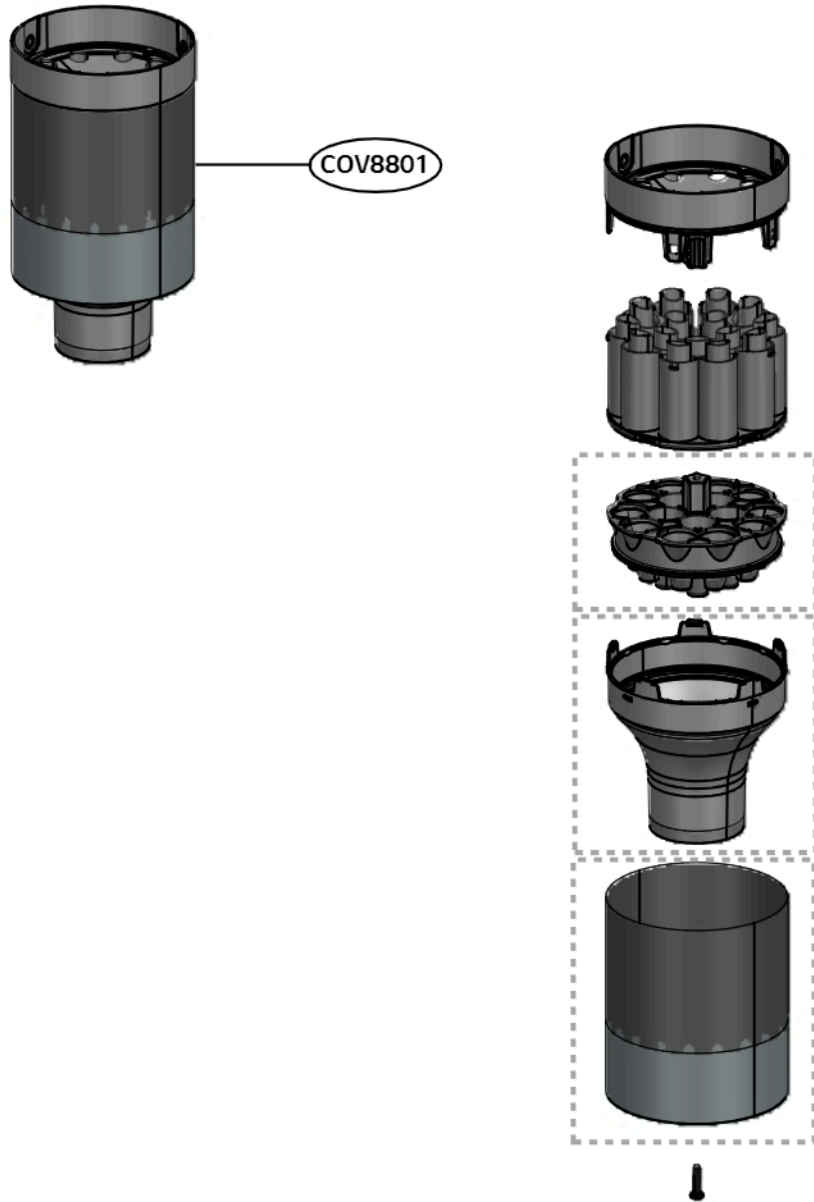

Exploded view of structure and list of parts (3D)

■ Frame Assembly

No.	부품명	Location No
1	Frame Assembly	COV8801
2	Frame,Filter	-
3	Strainer,Inner	-
4	Duct Assembly,Dust	-
5	Duct,Dust	-
6	Gasket	-
7	Cover Assembly,Dust	-
8	Cover,Décor	-
9	Gasket	-
10	Cover Assembly	-
11	Mesh	-
12	Cover,Display	-