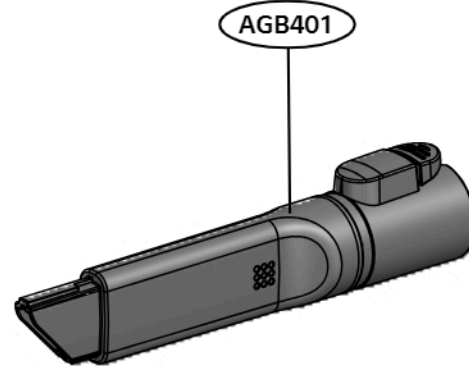

Exploded view of structure and list of parts (3D)

■ Base Assembly

No.	부품명	Location No
1	Base Assembly,Body	COV4202
2	Charger,Battery	COV4601

Exploded view of structure and list of parts(3D)

■ Accessory

No.	부품명	Location No
1	Brush Assembly ,Dust	ABC901
2	Nozzle Assembly, Crevice	AGB401
3	Pipe Assembly,Fixed	AGR904

■ Fixed Pipe

Exploded view of structure and list of parts

■ Nozzle Assembly, Turbine