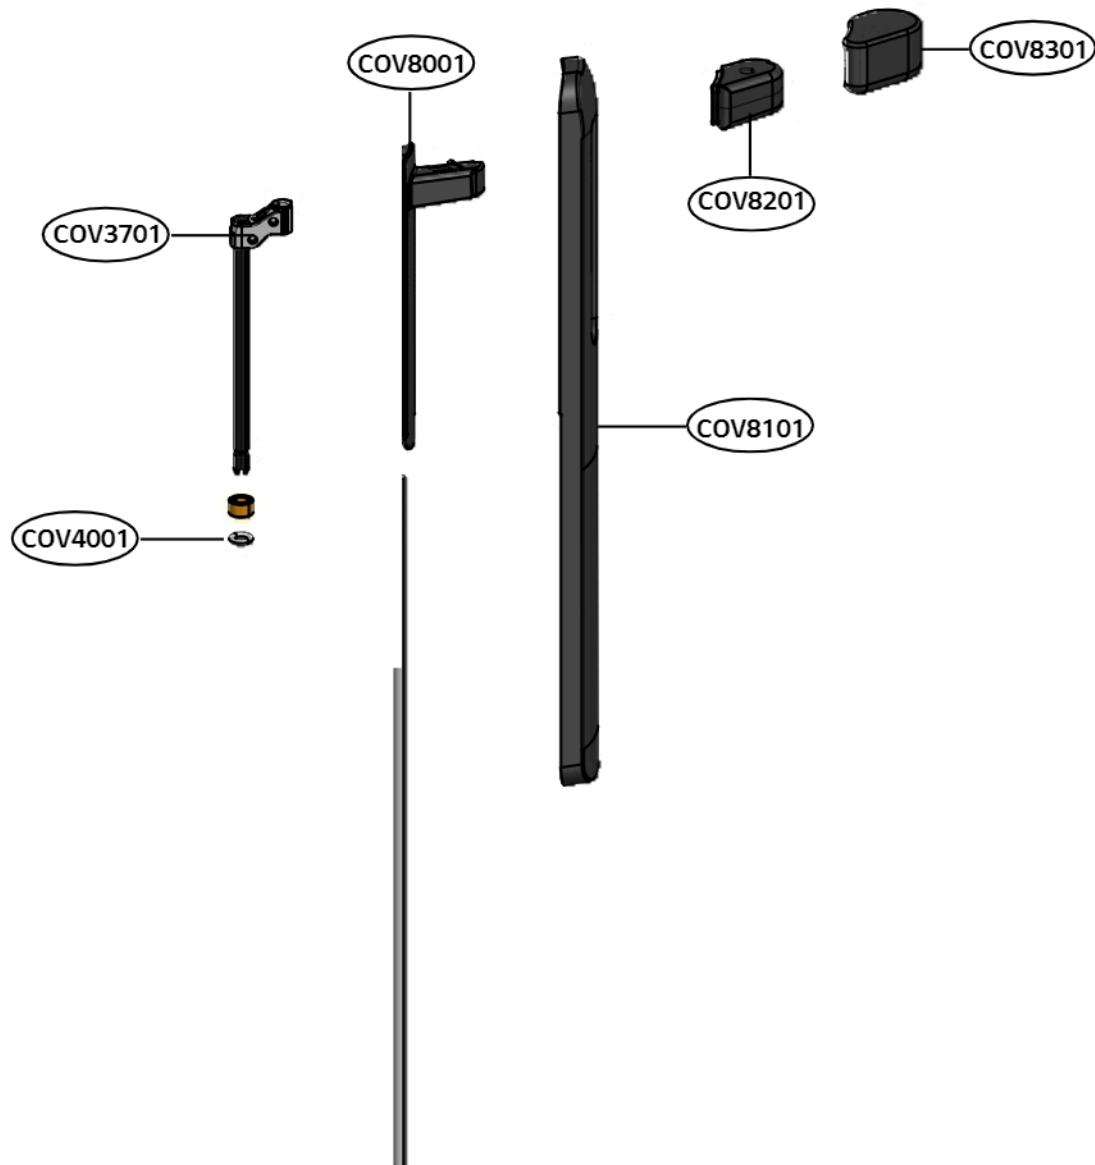

Exploded view of structure and list of parts (3D)

■ A9X LITE 150W

No.	부품명	Location No
1	Tank Assembly,Set	COV3501
2	Handle Assembly	COV0001
3	Supporter Assembly	COV0901
4	Battery Assembly	EAC214

Exploded view of structure and list of parts (3D)

■ Tank Assembly, Set

No.	부품명	Location No
1	Cover Assembly,Top	COV9601
2	Shaft	-
3	Housing	COV4501
4	Cover,Motor	COV4401
5	Motor Assembly,DC	COV4201
6	Damper,Motor Mount	COV4101
7	Guide Assembly Air	-
8	Duct Assembly Dust	-
9	Cover Assembly Dust	COV8401
10	Frame Assembly	COV8801
11	Tank Assembly Dust	COV8901
12	Pipe Assembly Suction	COV7801
13	Cover Pipe	COV7901
14	Filter Assembly,Exhaust Filter	COV9501
15	Filter Assembly,Mesh	COV9301
16	Cover Front Assembly	COV4701
17	Harness Multi	COV7301
18	Harness Single	COV7401
19	Screw,Customized	COV8501
20	Cap Assembly,Dust	COV3601

Exploded view of structure and list of parts (3D)

■ Tank Assembly, Set (압축레버)

No.	부품명	Location No
1	Cover,Lever	COV8301
2	Lever,Release	COV8201
3	Décor,Button	COV8101
4	Shaft	-
5	Button,Release	COV8001
6	Guide Assembly	COV3701
7	Bushing	-
8	Spring	-
9	Ring	COV4001

Exploded view of structure and list of parts(3D)

Handle Assembly

No.	부품명	Location No
1	Handle Assembly	COV0001
2	Base,Handle	COV0101
3	Cover,Handle	COV0302
4	Decor,Button	COV0201
5	Cover,LED	-
6	Film,LED	-
7	Gasket,LED	-
8	Button	-
9	PCB Assembly,Key	COV0401
10	PCB Assembly,Key	COV0501
11	Holder Assembly	COV0801
12	Holder,Terminal	-
13	Pin,Customized	-
14	Harness,Single	COV0601
15	Harness,Single	COV0701