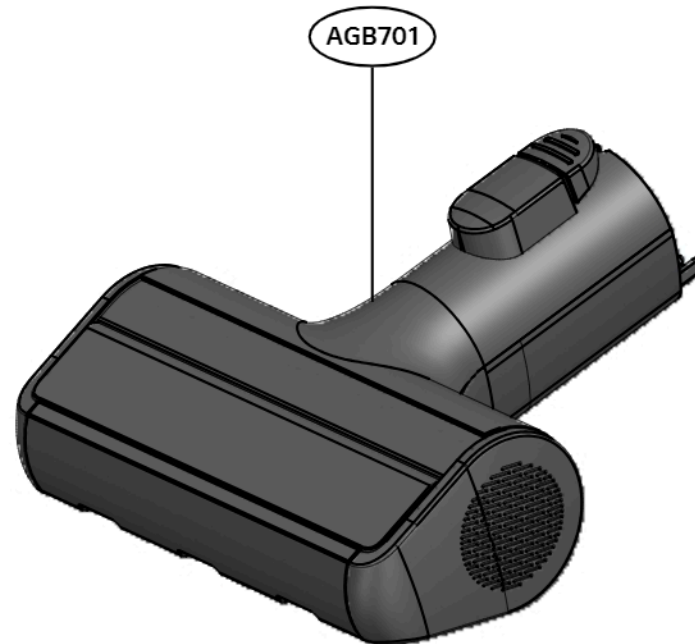

Exploded view of structure and list of parts(3D)

■ Nozzle Assembly, Quilt

No.	부품명	Location No
1	Nozzle Assembly,Quilt	AGB701