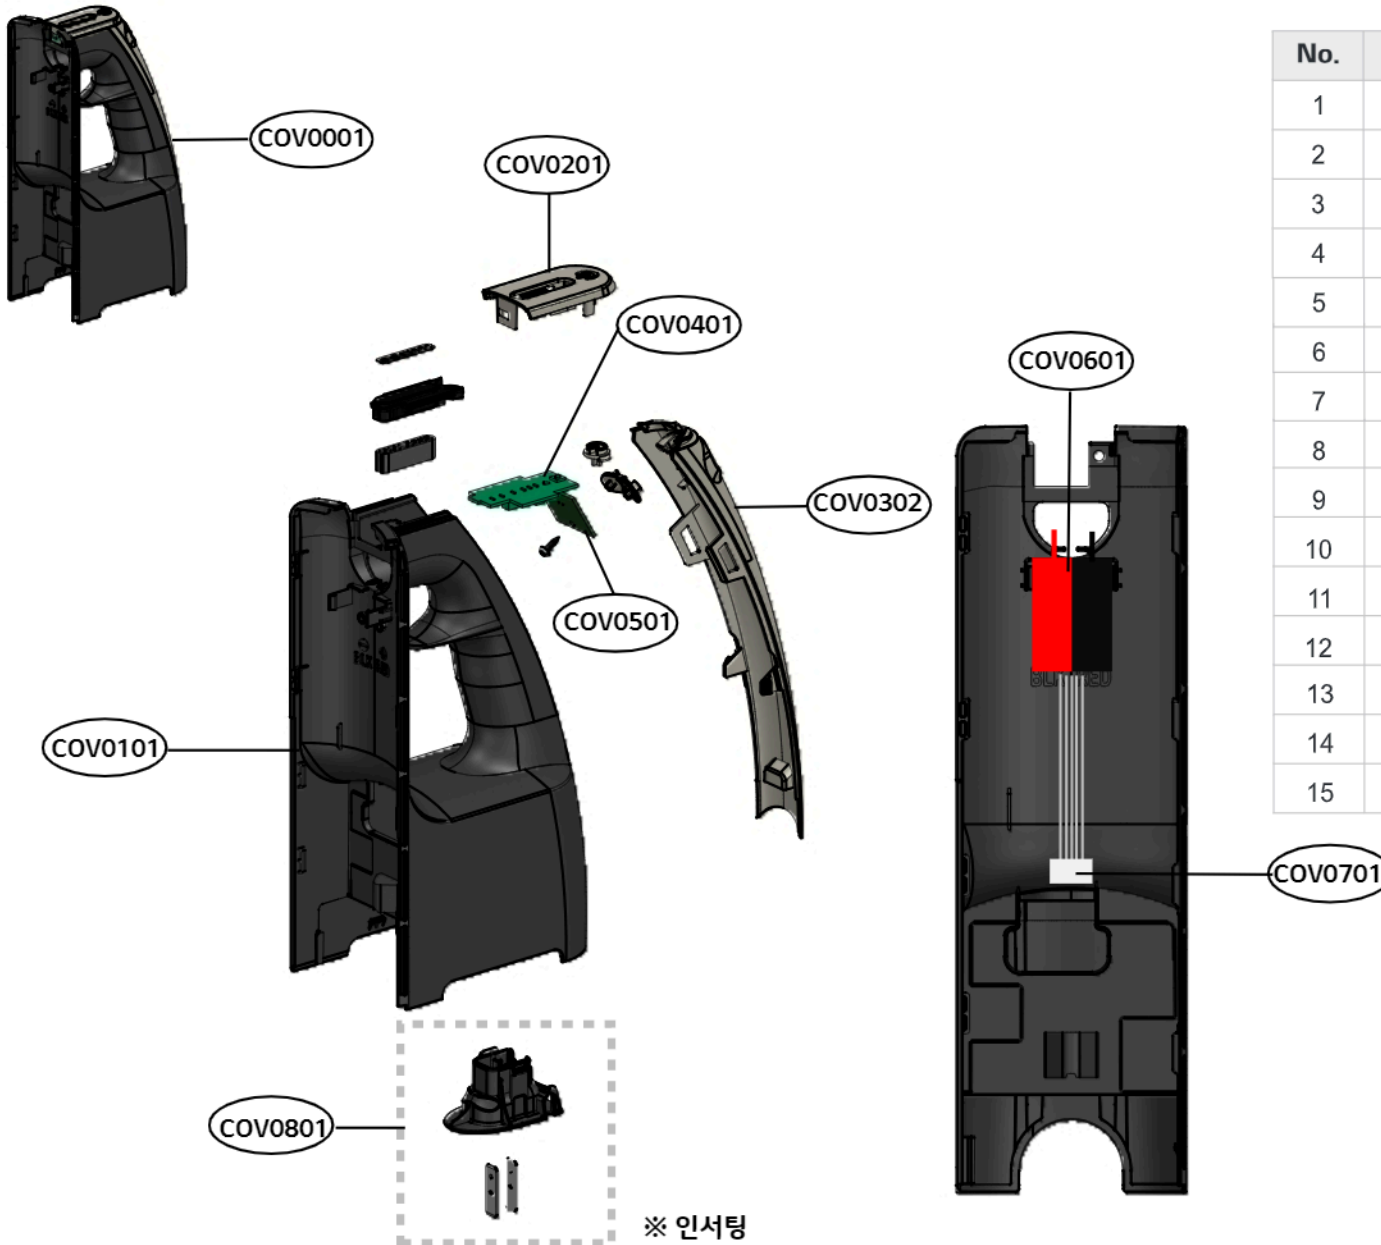

Exploded view of structure and list of parts (3D)

■ Tank Assembly, Set (압축레버)

No.	부품명	Location No
1	Cover,Lever	COV8301
2	Lever,Release	COV8201
3	Décor,Button	COV8101
4	Shaft	-
5	Button,Release	COV8001
6	Guide Assembly	COV3701
7	Bushing	-
8	Spring	-
9	Ring	COV4001

Exploded view of structure and list of parts(3D)

Handle Assembly

No.	부품명	Location No
1	Handle Assembly	COV0001
2	Base,Handle	COV0101
3	Cover,Handle	COV0302
4	Decor,Button	COV0201
5	Cover,LED	-
6	Film,LED	-
7	Gasket,LED	-
8	Button	-
9	PCB Assembly,Key	COV0401
10	PCB Assembly,Key	COV0501
11	Holder Assembly	COV0801
12	Holder,Terminal	-
13	Pin,Customized	-
14	Harness,Single	COV0601
15	Harness,Single	COV0701

Exploded view of structure and list of parts(3D)

■ Cover Assembly Top

No.	부품명	Location No
1	Cover Assembly,Top	COV9601
2	Cover,Décor	COV3101
3	Cover,Exhaust Filter	COV9701
4	Cover,Top	COV9801
5	Gasket,Sealing	COV9901