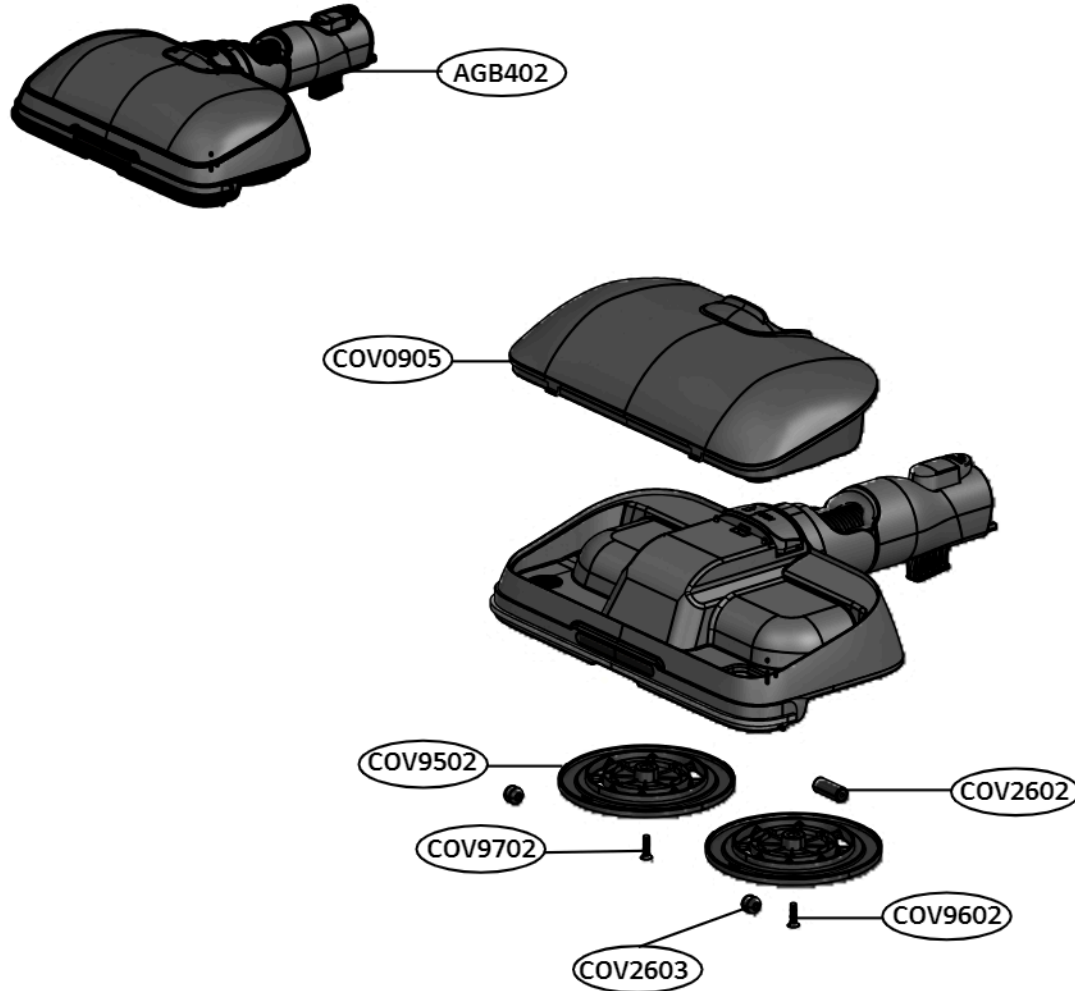

구조 분해도 및 부품 일람표(3D)

■ Nozzle Assembly, Mop (물노즐)

No.	부품명	Location No
1	Nozzle Assembly,Mop	AGB402
2	Tank Assembly,Water	COV0905
3	Plate Assembly	COV9502
4	Roller Assembly	COV2602
5	Roller Assembly	COV2603
6	Screw,Customized	COV9602
7	Screw,Customized	COV9702