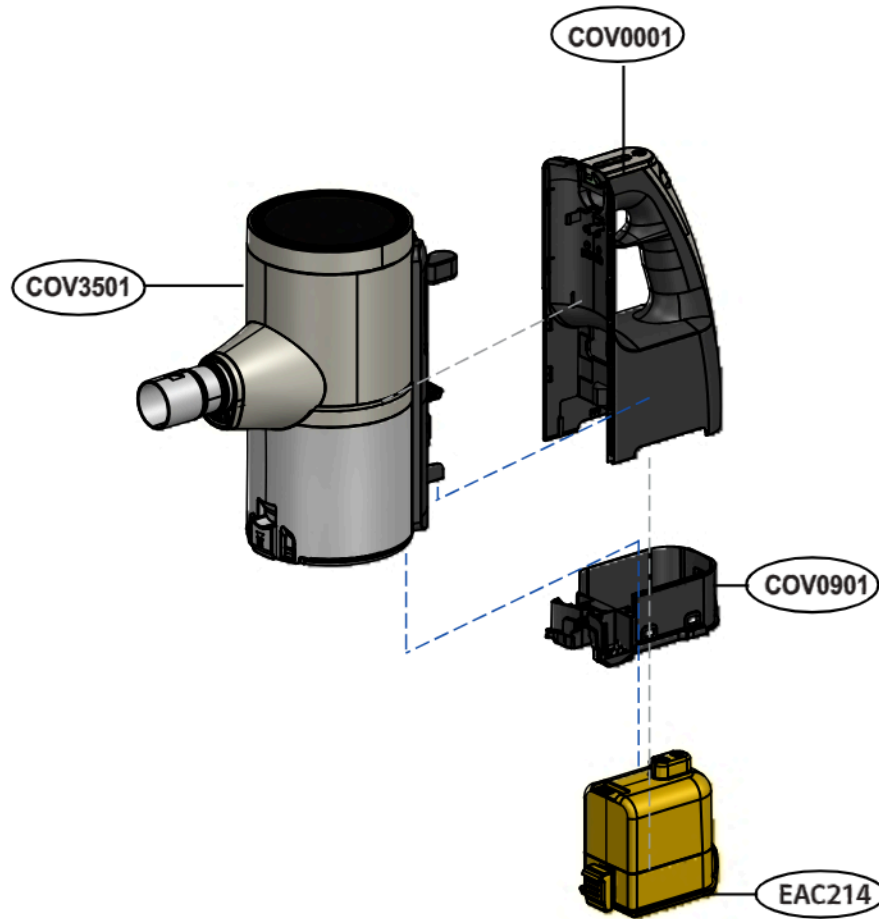

Exploded view of structure and list of parts (3D)

■ A9X LITE 150W

No.	부품명	Location No
1	Tank Assembly,Set	COV3501
2	Handle Assembly	COV0001
3	Supporter Assembly	COV0901
4	Battery Assembly	EAC214

Exploded view of structure and list of parts (3D)

■ Tank Assembly, Set

No.	부품명	Location No
1	Cover Assembly,Top	COV9601
2	Shaft	-
3	Housing	COV4501
4	Cover,Motor	COV4401
5	Motor Assembly,DC	COV4201
6	Damper,Motor Mount	COV4101
7	Guide Assembly Air	-
8	Duct Assembly Dust	-
9	Cover Assembly Dust	COV8401
10	Frame Assembly	COV8801
11	Tank Assembly Dust	COV8901
12	Pipe Assembly Suction	COV7801
13	Cover Pipe	COV7901
14	Filter Assembly,Exhaust Filter	COV9501
15	Filter Assembly,Mesh	COV9301
16	Cover Front Assembly	COV4701
17	Harness Multi	COV7301
18	Harness Single	COV7401
19	Screw,Customized	COV8501
20	Cap Assembly,Dust	COV3601

Exploded view of structure and list of parts (3D)

■ Tank Assembly, Set (압축레버)

No.	부품명	Location No
1	Cover,Lever	COV8301
2	Lever,Release	COV8201
3	Décor,Button	COV8101
4	Shaft	-
5	Button,Release	COV8001
6	Guide Assembly	COV3701
7	Bushing	-
8	Spring	-
9	Ring	COV4001

Exploded view of structure and list of parts(3D)

Handle Assembly

No.	부품명	Location No
1	Handle Assembly	COV0001
2	Base,Handle	COV0101
3	Cover,Handle	COV0302
4	Decor,Button	COV0201
5	Cover,LED	-
6	Film,LED	-
7	Gasket,LED	-
8	Button	-
9	PCB Assembly,Key	COV0401
10	PCB Assembly,Key	COV0501
11	Holder Assembly	COV0801
12	Holder,Terminal	-
13	Pin,Customized	-
14	Harness,Single	COV0601
15	Harness,Single	COV0701