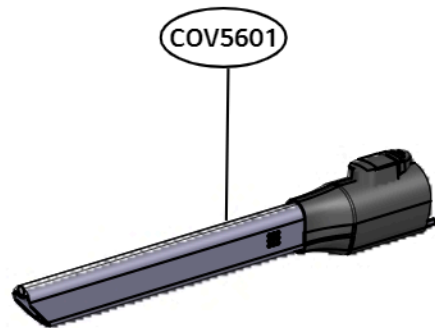

Exploded view of structure and list of parts(3D)

■ Nozzle Assembly, Quilt

No.	부품명	Location No
1	Nozzle Assembly,Quilt	AGB701

Exploded view of structure and list of parts(3D)

■ Accessory

No.	부품명	Location No
1	Nozzle Assembly, LED Crevice	COV5601
2	Brush Assembly, Dust	COV5602
3	Nozzle Assembly,Upholstery	COV5603