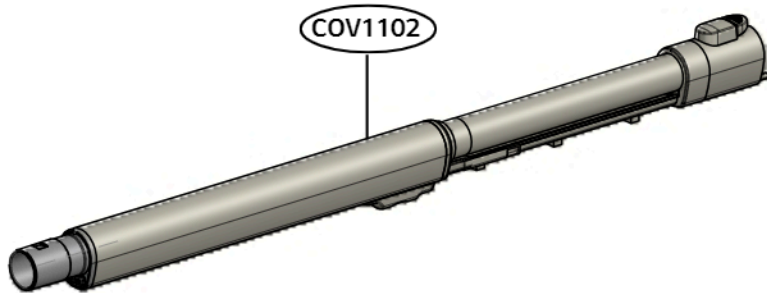

■ Extension Pipe