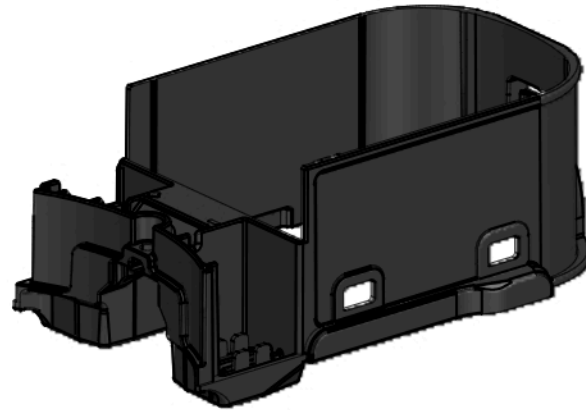

Exploded view of structure and list of parts(3D)

■ Cover Assembly Top

No.	부품명	Location No
1	Cover Assembly,Top	COV9601
2	Cover,Décor	COV3101
3	Cover,Exhaust Filter	COV9701
4	Cover,Top	COV9801
5	Gasket,Sealing	COV9901

Exploded view of structure and list of parts(3D)

■ Cover Assembly,Front

No.	부품명	Location No
1	Cover Assembly,Front	COV4701
2	PCB Assembly,Main	COV5201
3	PCB Assembly,Sub	COV6001
4	Supporter,PCB	COV5701
5	Cover Front	COV4801
6	Locker	COV6101
7	Spring	COV6301

Exploded view of structure and list of parts (3D)

Supporter Cover Assembly

No.	부품명	Location No
1	Supporter Assembly	COV0901
2	Supporter,Cover	-
3	Terminal,Contact	-
4	Cable,Assembly	COV1002

Exploded view of structure and list of parts(3D)