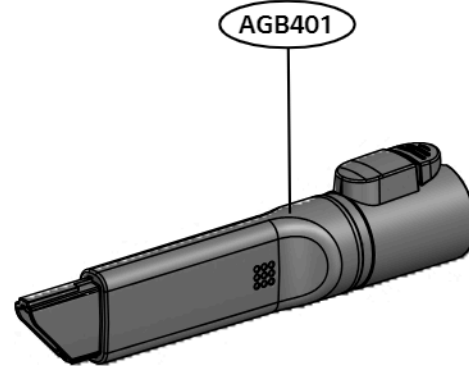

Exploded view of structure and list of parts(3D)

■ Accessory