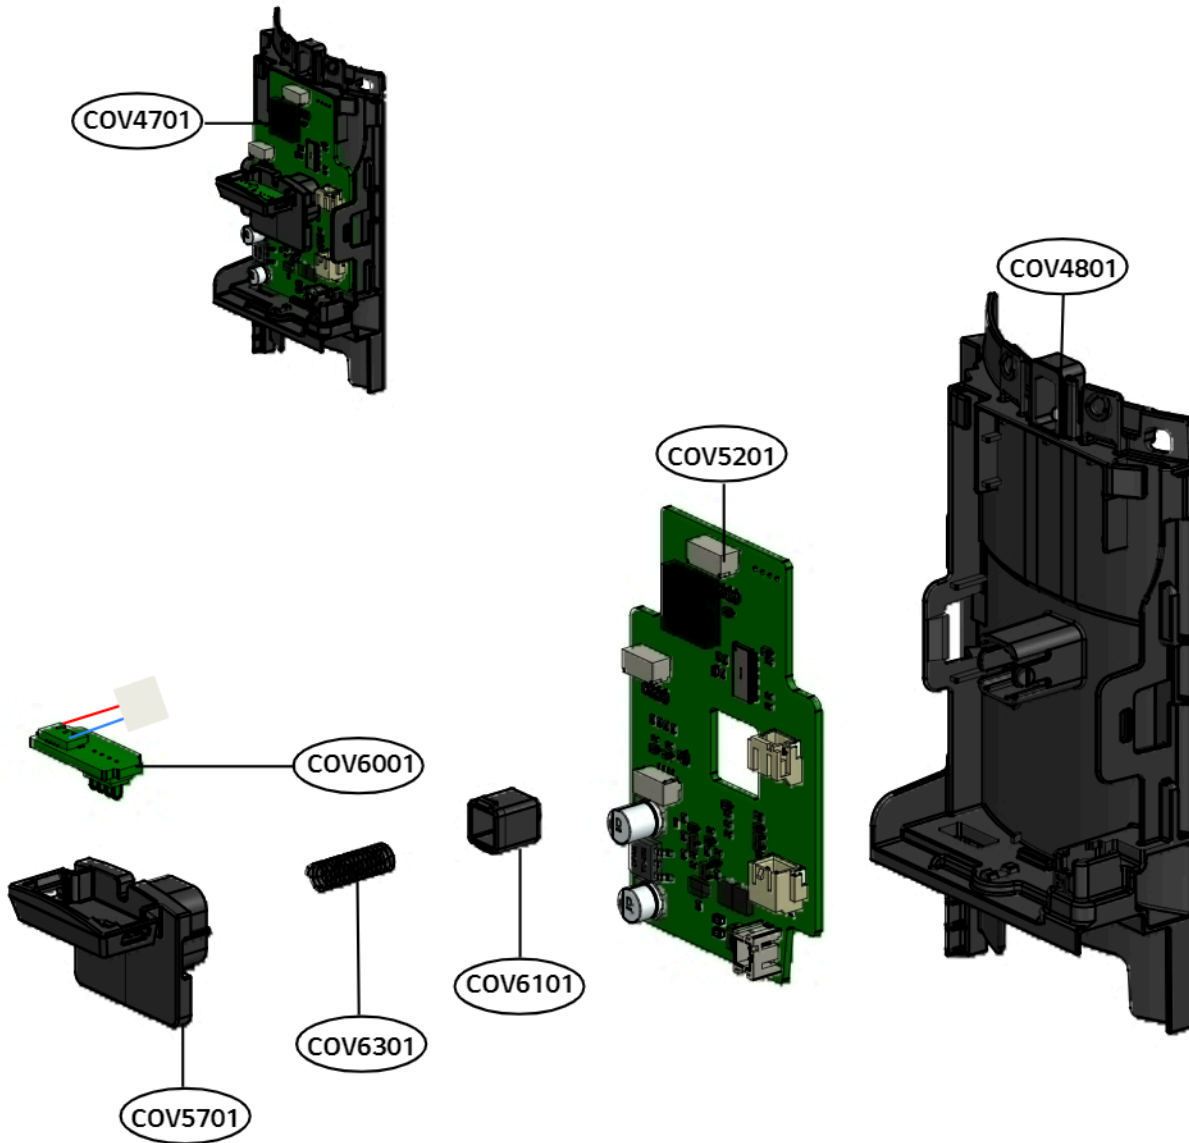

Exploded view of structure and list of parts(3D)

Handle Assembly

No.	부품명	Location No
1	Handle Assembly	COV0001
2	Base,Handle	COV0101
3	Cover,Handle	COV0302
4	Decor,Button	COV0201
5	Cover,LED	-
6	Film,LED	-
7	Gasket,LED	-
8	Button	-
9	PCB Assembly,Key	COV0401
10	PCB Assembly,Key	COV0501
11	Holder Assembly	COV0801
12	Holder,Terminal	-
13	Pin,Customized	-
14	Harness,Single	COV0601
15	Harness,Single	COV0701

Exploded view of structure and list of parts(3D)

■ Cover Assembly Top

No.	부품명	Location No
1	Cover Assembly,Top	COV9601
2	Cover,Décor	COV3101
3	Cover,Exhaust Filter	COV9701
4	Cover,Top	COV9801
5	Gasket,Sealing	COV9901

Exploded view of structure and list of parts(3D)

■ Cover Assembly,Front

No.	부품명	Location No
1	Cover Assembly,Front	COV4701
2	PCB Assembly,Main	COV5201
3	PCB Assembly,Sub	COV6001
4	Supporter,PCB	COV5701
5	Cover Front	COV4801
6	Locker	COV6101
7	Spring	COV6301

Exploded view of structure and list of parts (3D)

Supporter Cover Assembly

No.	부품명	Location No
1	Supporter Assembly	COV0901
2	Supporter,Cover	-
3	Terminal,Contact	-
4	Cable,Assembly	COV1002

Exploded view of structure and list of parts(3D)