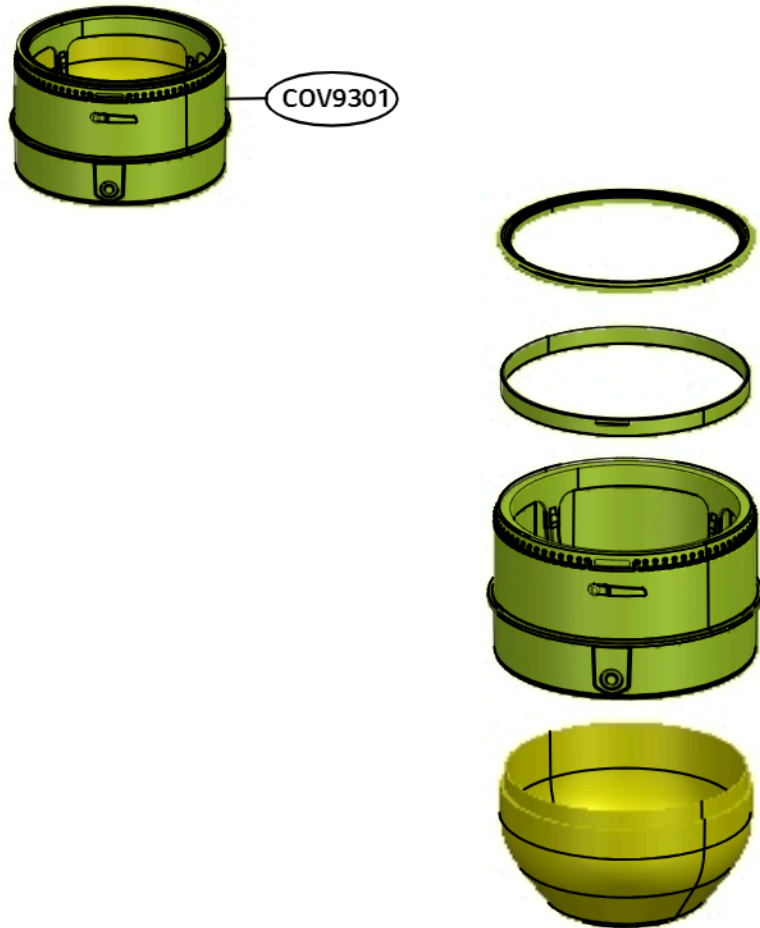

Exploded view of structure and list of parts (3D)

Filter Assembly, Mesh

No.	부품명	Location No
1	Filter Assembly,Mesh	COV9301
2	Supporter Filter Assembly	-
3	Gasket,Sealing	-
4	Supporter,Filter	-
5	Filter,Motor Safety	-
6	Frame,Filter	-