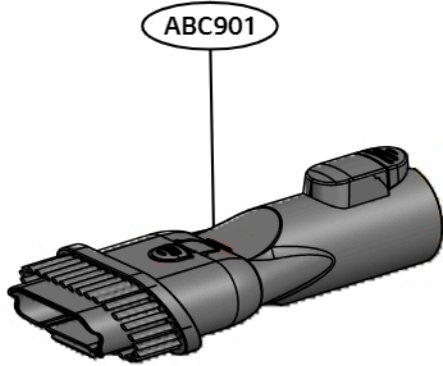

Exploded view of structure and list of parts(3D)

■ Accessory