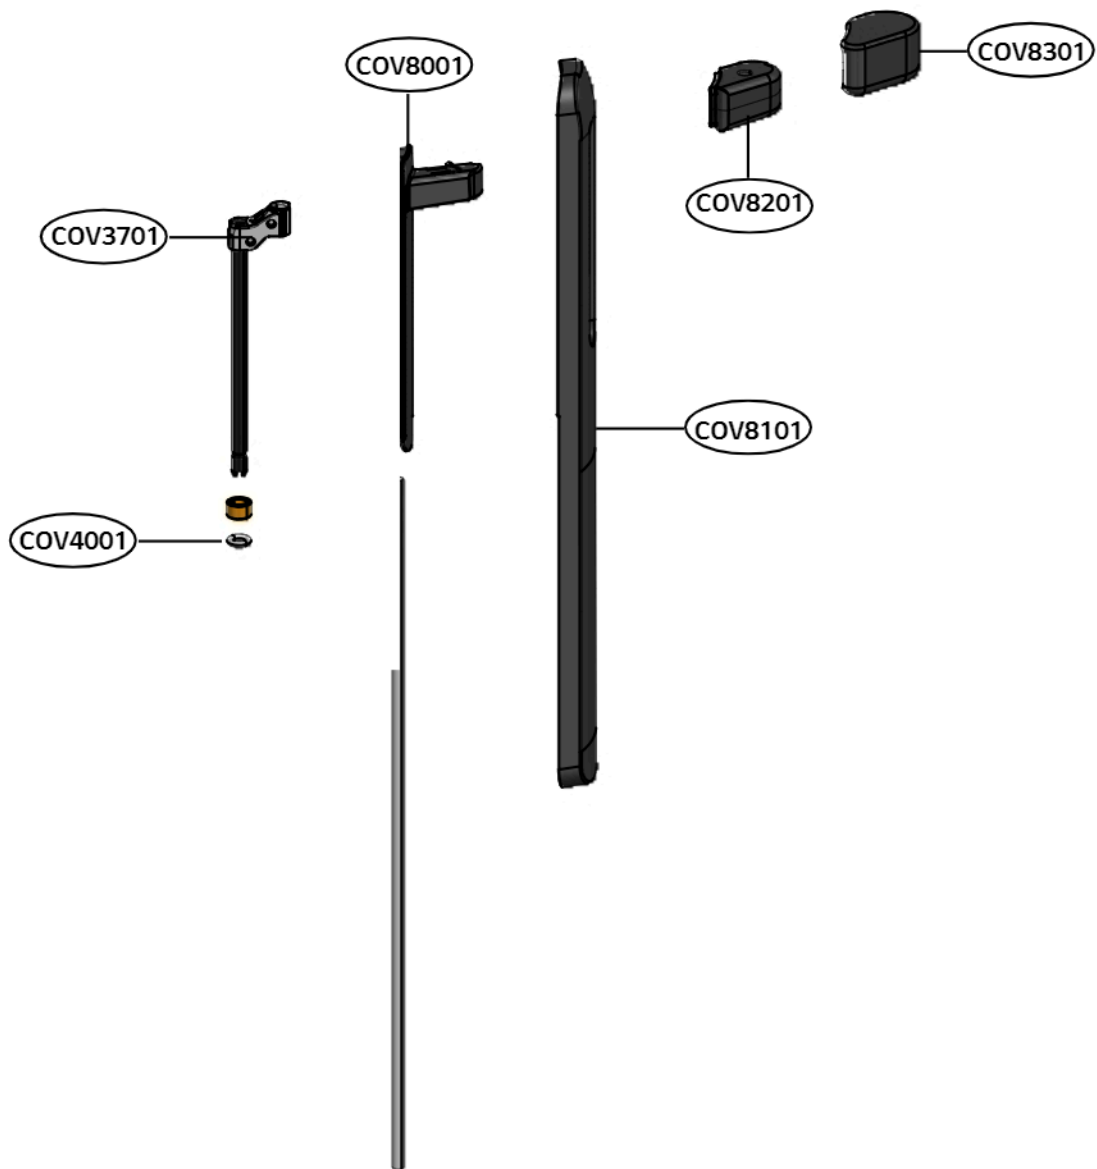

Exploded view of structure and list of parts (3D)

■ A9X LITE 150W

No.	부품명	Location No
1	Tank Assembly,Set	COV3501
2	Handle Assembly	COV0001
3	Supporter Assembly	COV0901
4	Battery Assembly	EAC214

Exploded view of structure and list of parts (3D)

■ Tank Assembly, Set

No.	부품명	Location No
1	Cover Assembly,Top	COV9601
2	Shaft	-
3	Housing	COV4501
4	Cover,Motor	COV4401
5	Motor Assembly,DC	COV4201
6	Damper,Motor Mount	COV4101
7	Guide Assembly Air	-
8	Duct Assembly Dust	-
9	Cover Assembly Dust	COV8401
10	Frame Assembly	COV8801
11	Tank Assembly Dust	COV8901
12	Pipe Assembly Suction	COV7801
13	Cover Pipe	COV7901
14	Filter Assembly,Exhaust Filter	COV9501
15	Filter Assembly,Mesh	COV9301
16	Cover Front Assembly	COV4701
17	Harness Multi	COV7301
18	Harness Single	COV7401
19	Screw,Customized	COV8501
20	Cap Assembly,Dust	COV3601

Exploded view of structure and list of parts (3D)

■ Tank Assembly, Set (압축레버)

No.	부품명	Location No
1	Cover,Lever	COV8301
2	Lever,Release	COV8201
3	Décor,Button	COV8101
4	Shaft	-
5	Button,Release	COV8001
6	Guide Assembly	COV3701
7	Bushing	-
8	Spring	-
9	Ring	COV4001

Exploded view of structure and list of parts(3D)

Handle Assembly

No.	부품명	Location No
1	Handle Assembly	COV0001
2	Base,Handle	COV0101
3	Cover,Handle	COV0302
4	Decor,Button	COV0201
5	Cover,LED	-
6	Film,LED	-
7	Gasket,LED	-
8	Button	-
9	PCB Assembly,Key	COV0401
10	PCB Assembly,Key	COV0501
11	Holder Assembly	COV0801
12	Holder,Terminal	-
13	Pin,Customized	-
14	Harness,Single	COV0601
15	Harness,Single	COV0701