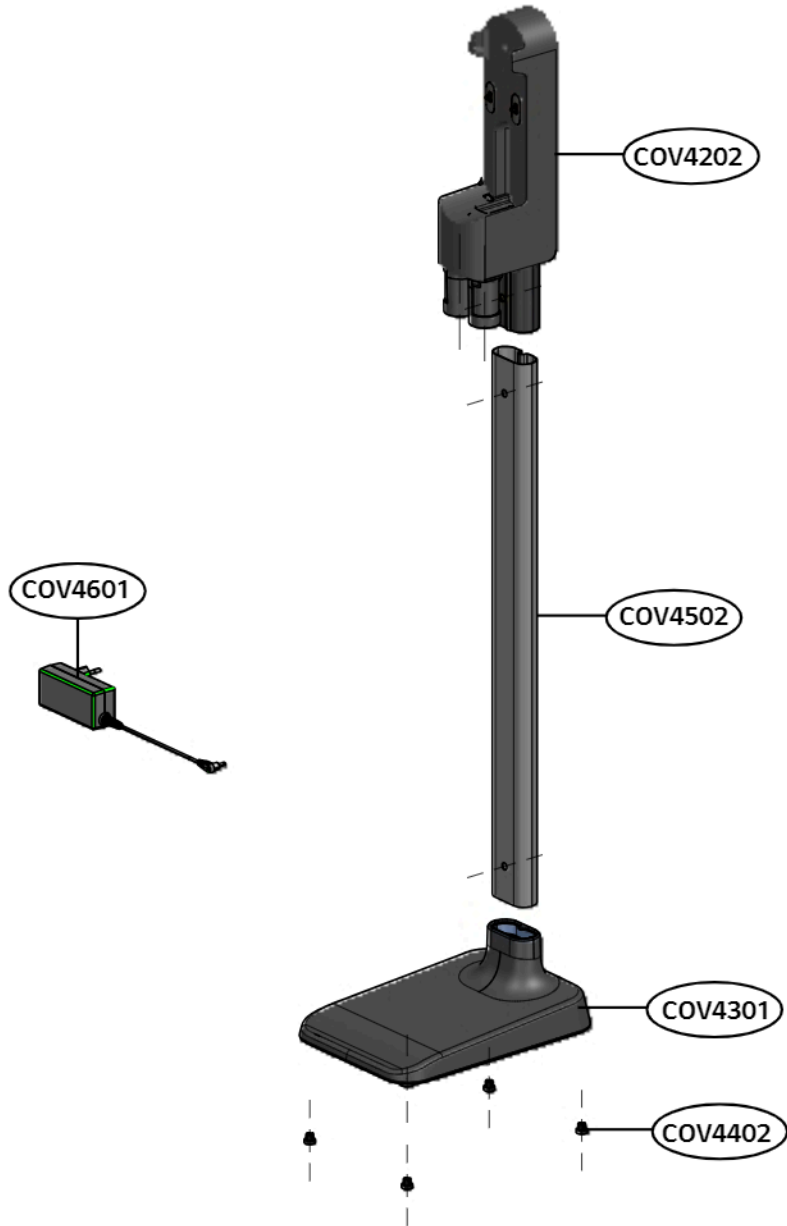

Exploded view of structure and list of parts (3D)

Filter Assembly, Mesh

No.	부품명	Location No
1	Filter Assembly,Mesh	COV9301
2	Supporter Filter Assembly	-
3	Gasket,Sealing	-
4	Supporter,Filter	-
5	Filter,Motor Safety	-
6	Frame,Filter	-

Exploded view of structure and list of parts (3D)

Filter Assembly, Exhaust Filter

No.	부품명	Location No
1	Filter Assembly, Exhaust Filter	COV9501
2	Cover,Exhaust filter	-
3	Filter,Exhaust	-
4	Supporter,Assembly	-
5	Supporter,filter	-
6	Gasket,Sealing	-

Exploded view of structure and list of parts (3D)

■ Base Assembly

No.	부품명	Location No
1	Base Assembly,Body	COV4202
2	Base Assembly,Lower	COV4301
3	Gasket	COV4402
4	Pipe Assembly	COV4502
5	Charger,Battery	COV4601