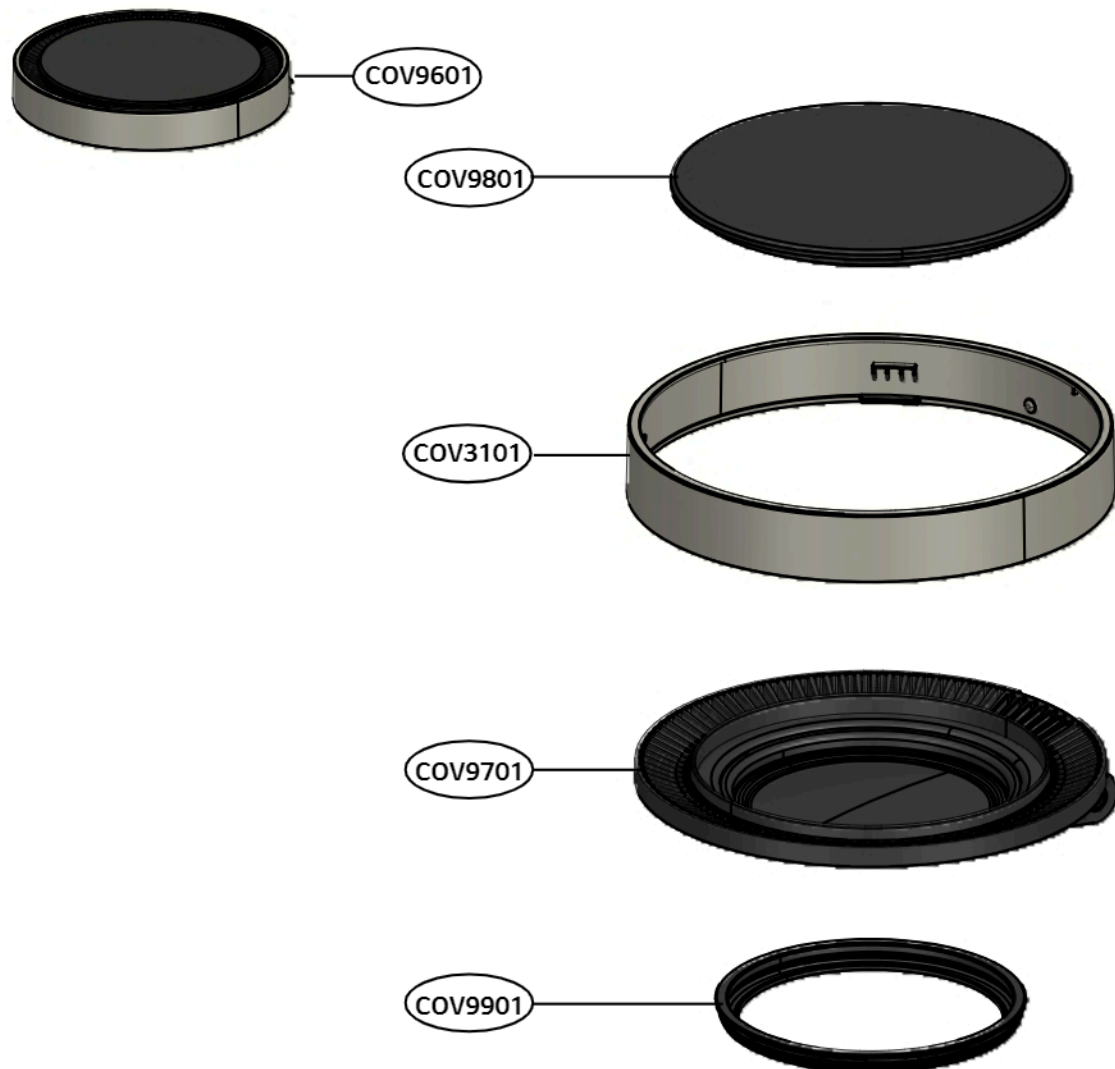

Exploded view of structure and list of parts (3D)

■ Tank Assembly, Set (압축레버)

No.	부품명	Location No
1	Cover,Lever	COV8301
2	Lever,Release	COV8201
3	Décor,Button	COV8101
4	Shaft	-
5	Button,Release	COV8001
6	Guide Assembly	COV3701
7	Bushing	-
8	Spring	-
9	Ring	COV4001

Exploded view of structure and list of parts(3D)

Handle Assembly

No.	부품명	Location No
1	Handle Assembly	COV0001
2	Base,Handle	COV0101
3	Cover,Handle	COV0302
4	Decor,Button	COV0201
5	Cover,LED	-
6	Film,LED	-
7	Gasket,LED	-
8	Button	-
9	PCB Assembly,Key	COV0401
10	PCB Assembly,Key	COV0501
11	Holder Assembly	COV0801
12	Holder,Terminal	-
13	Pin,Customized	-
14	Harness,Single	COV0601
15	Harness,Single	COV0701

Exploded view of structure and list of parts(3D)

■ Cover Assembly Top

No.	부품명	Location No
1	Cover Assembly,Top	COV9601
2	Cover,Décor	COV3101
3	Cover,Exhaust Filter	COV9701
4	Cover,Top	COV9801
5	Gasket,Sealing	COV9901