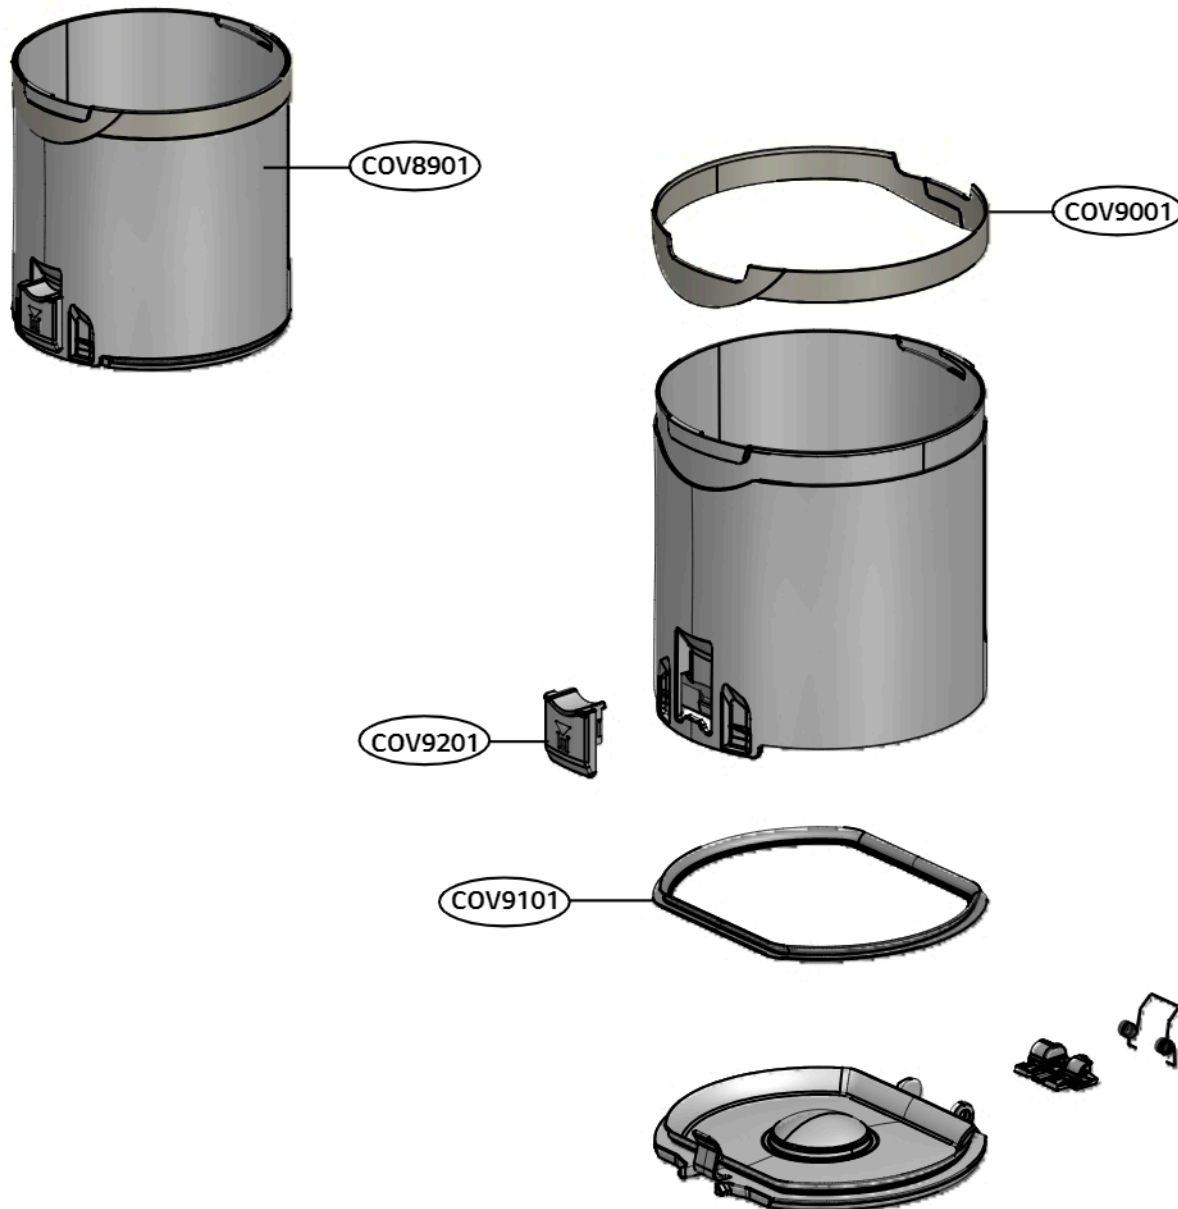

Exploded view of structure and list of parts(3D)

■ Tank Assembly, Dust

No.	부품명	Location No
1	Tank Assembly Dust	COV8901
2	Cover,Decor	COV9001
3	Tank,Dust	-
4	Lever,Release	COV9201
5	Gasket,Sealing	COV9101
6	Plate,Bottom	-
7	Spring	-
8	Cover,Spring	-