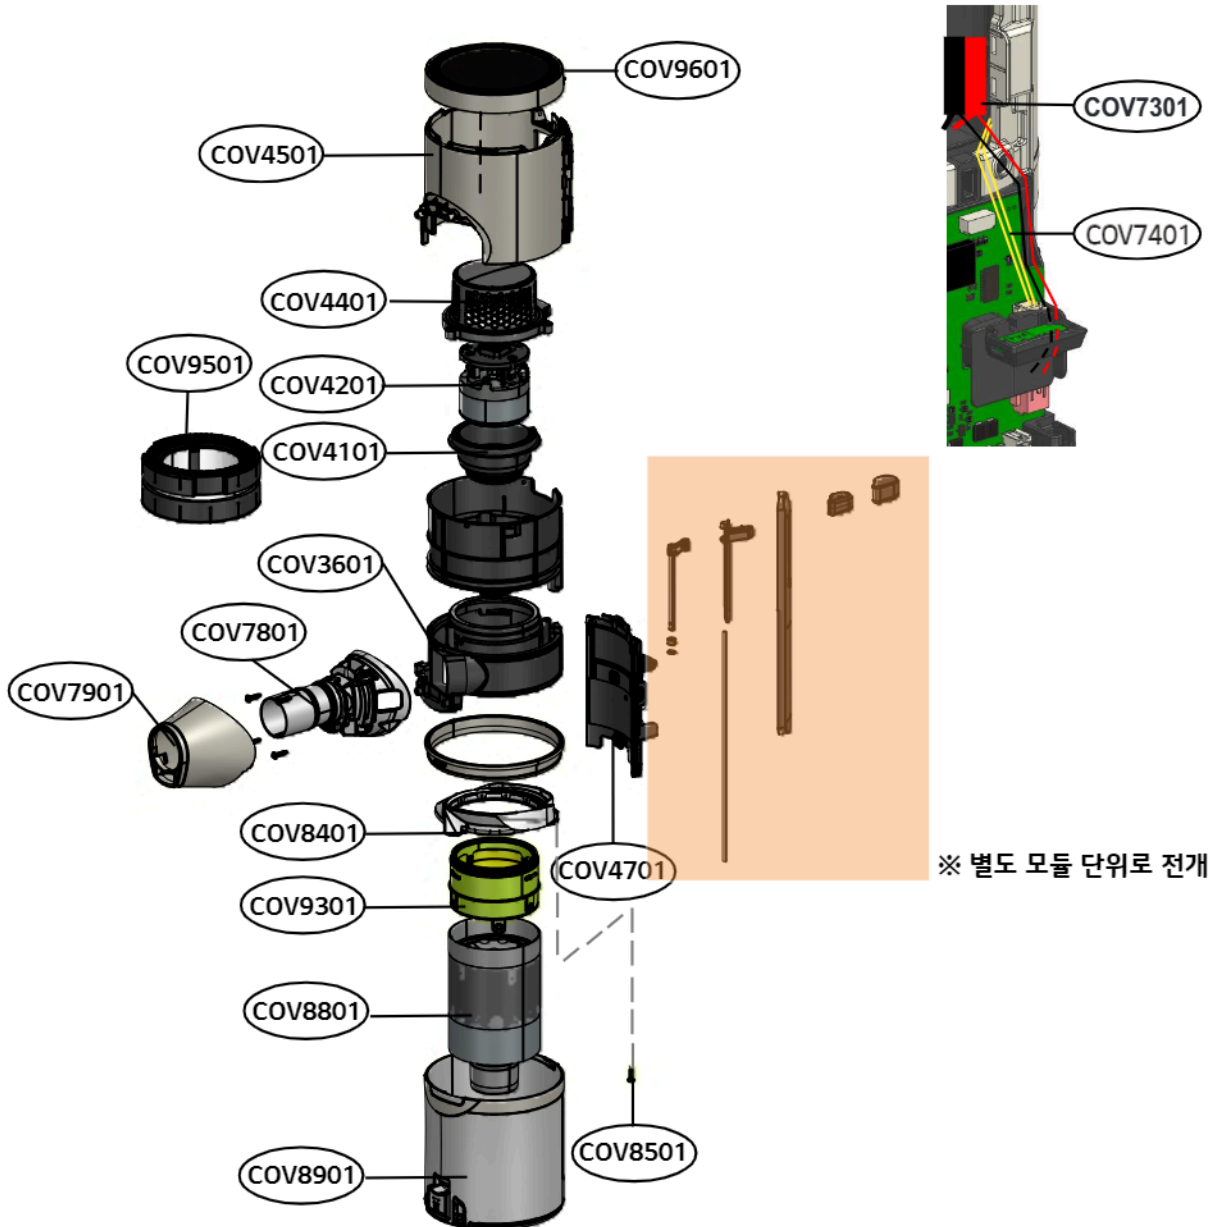

Exploded view of structure and list of parts (3D)

■ A9X LITE 150W

No.	부품명	Location No
1	Tank Assembly,Set	COV3501
2	Handle Assembly	COV0001
3	Supporter Assembly	COV0901
4	Battery Assembly	EAC214

Exploded view of structure and list of parts (3D)

■ Tank Assembly, Set

No.	부품명	Location No
1	Cover Assembly,Top	COV9601
2	Shaft	-
3	Housing	COV4501
4	Cover,Motor	COV4401
5	Motor Assembly,DC	COV4201
6	Damper,Motor Mount	COV4101
7	Guide Assembly Air	-
8	Duct Assembly Dust	-
9	Cover Assembly Dust	COV8401
10	Frame Assembly	COV8801
11	Tank Assembly Dust	COV8901
12	Pipe Assembly Suction	COV7801
13	Cover Pipe	COV7901
14	Filter Assembly,Exhaust Filter	COV9501
15	Filter Assembly,Mesh	COV9301
16	Cover Front Assembly	COV4701
17	Harness Multi	COV7301
18	Harness Single	COV7401
19	Screw,Customized	COV8501
20	Cap Assembly,Dust	COV3601

Exploded view of structure and list of parts (3D)

■ Tank Assembly, Set (압축레버)

No.	부품명	Location No
1	Cover,Lever	COV8301
2	Lever,Release	COV8201
3	Décor,Button	COV8101
4	Shaft	-
5	Button,Release	COV8001
6	Guide Assembly	COV3701
7	Bushing	-
8	Spring	-
9	Ring	COV4001

Exploded view of structure and list of parts(3D)

Handle Assembly

No.	부품명	Location No
1	Handle Assembly	COV0001
2	Base,Handle	COV0101
3	Cover,Handle	COV0302
4	Decor,Button	COV0201
5	Cover,LED	-
6	Film,LED	-
7	Gasket,LED	-
8	Button	-
9	PCB Assembly,Key	COV0401
10	PCB Assembly,Key	COV0501
11	Holder Assembly	COV0801
12	Holder,Terminal	-
13	Pin,Customized	-
14	Harness,Single	COV0601
15	Harness,Single	COV0701