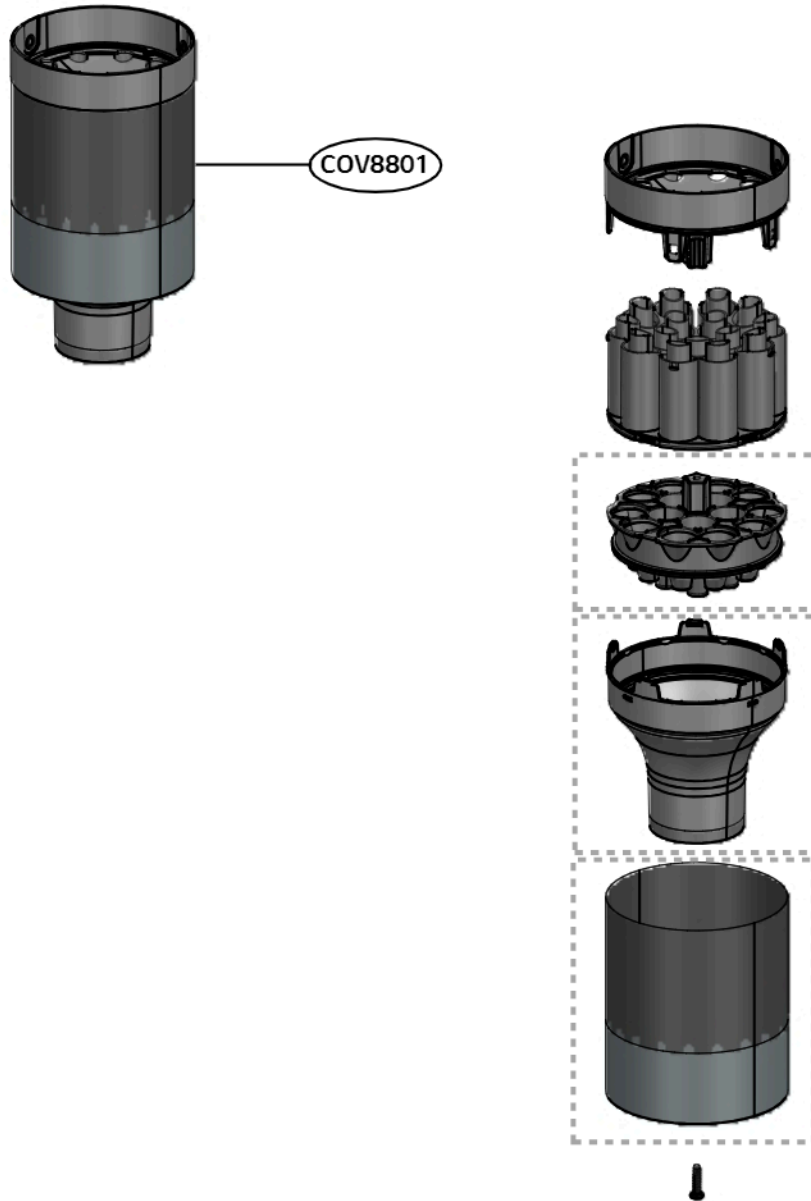

Exploded view of structure and list of parts (3D)

■ Frame Assembly

No.	부품명	Location No
1	Frame Assembly	COV8801
2	Frame,Filter	-
3	Strainer,Inner	-
4	Duct Assembly,Dust	-
5	Duct,Dust	-
6	Gasket	-
7	Cover Assembly,Dust	-
8	Cover,Décor	-
9	Gasket	-
10	Cover Assembly	-
11	Mesh	-
12	Cover,Display	-