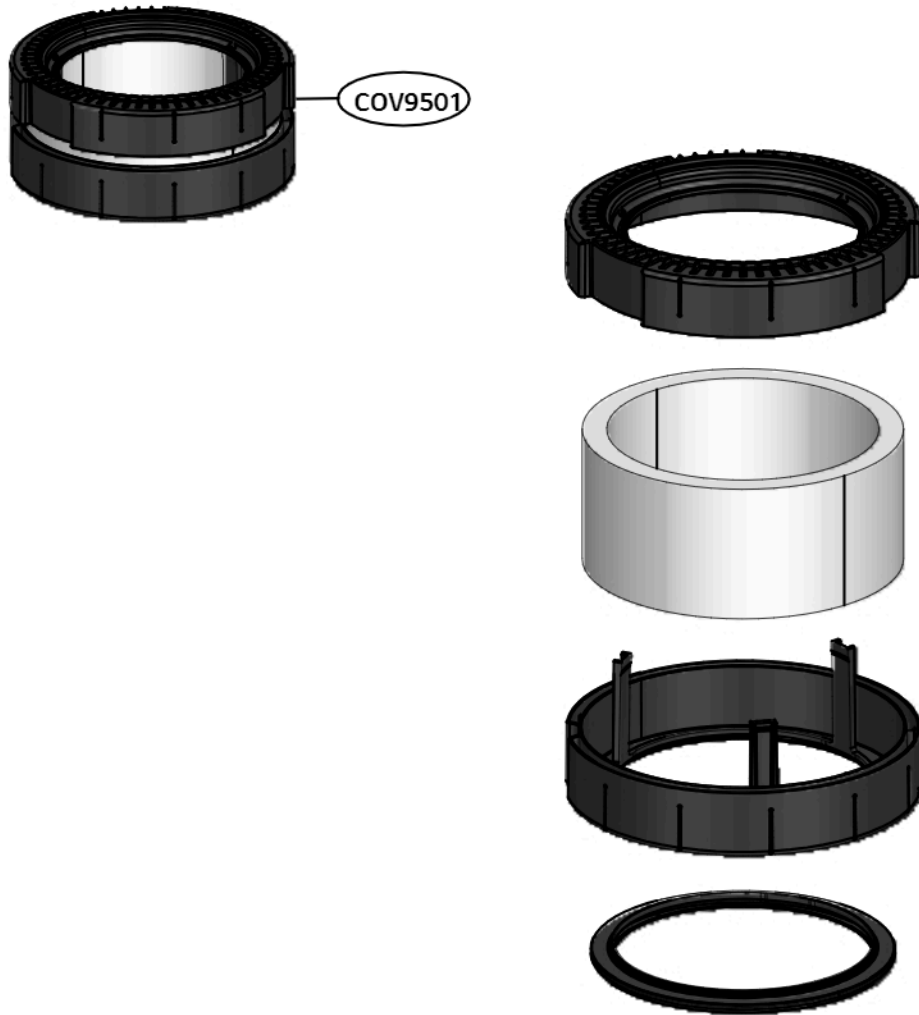

Exploded view of structure and list of parts (3D)

Filter Assembly, Mesh

No.	부품명	Location No
1	Filter Assembly,Mesh	COV9301
2	Supporter Filter Assembly	-
3	Gasket,Sealing	-
4	Supporter,Filter	-
5	Filter,Motor Safety	-
6	Frame,Filter	-

Exploded view of structure and list of parts (3D)

Filter Assembly, Exhaust Filter

No.	부품명	Location No
1	Filter Assembly, Exhaust Filter	COV9501
2	Cover,Exhaust filter	-
3	Filter,Exhaust	-
4	Supporter,Assembly	-
5	Supporter,filter	-
6	Gasket,Sealing	-