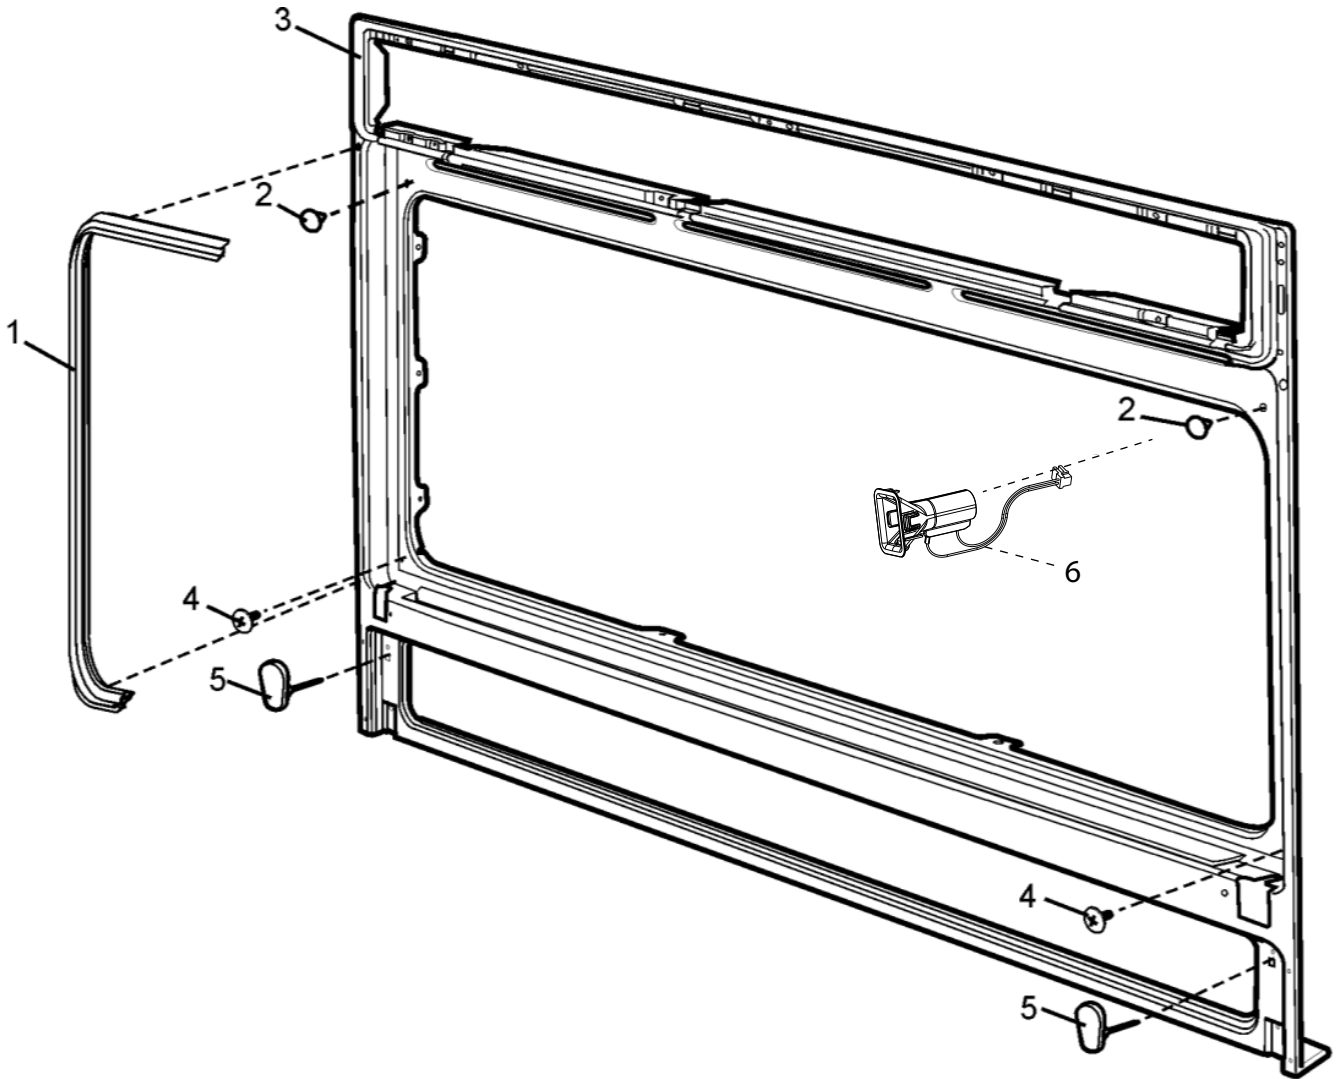

Completed document

Model: EFEP956DSE

PNC: 94000189900

COMMAND PANEL

COOLING PLATE