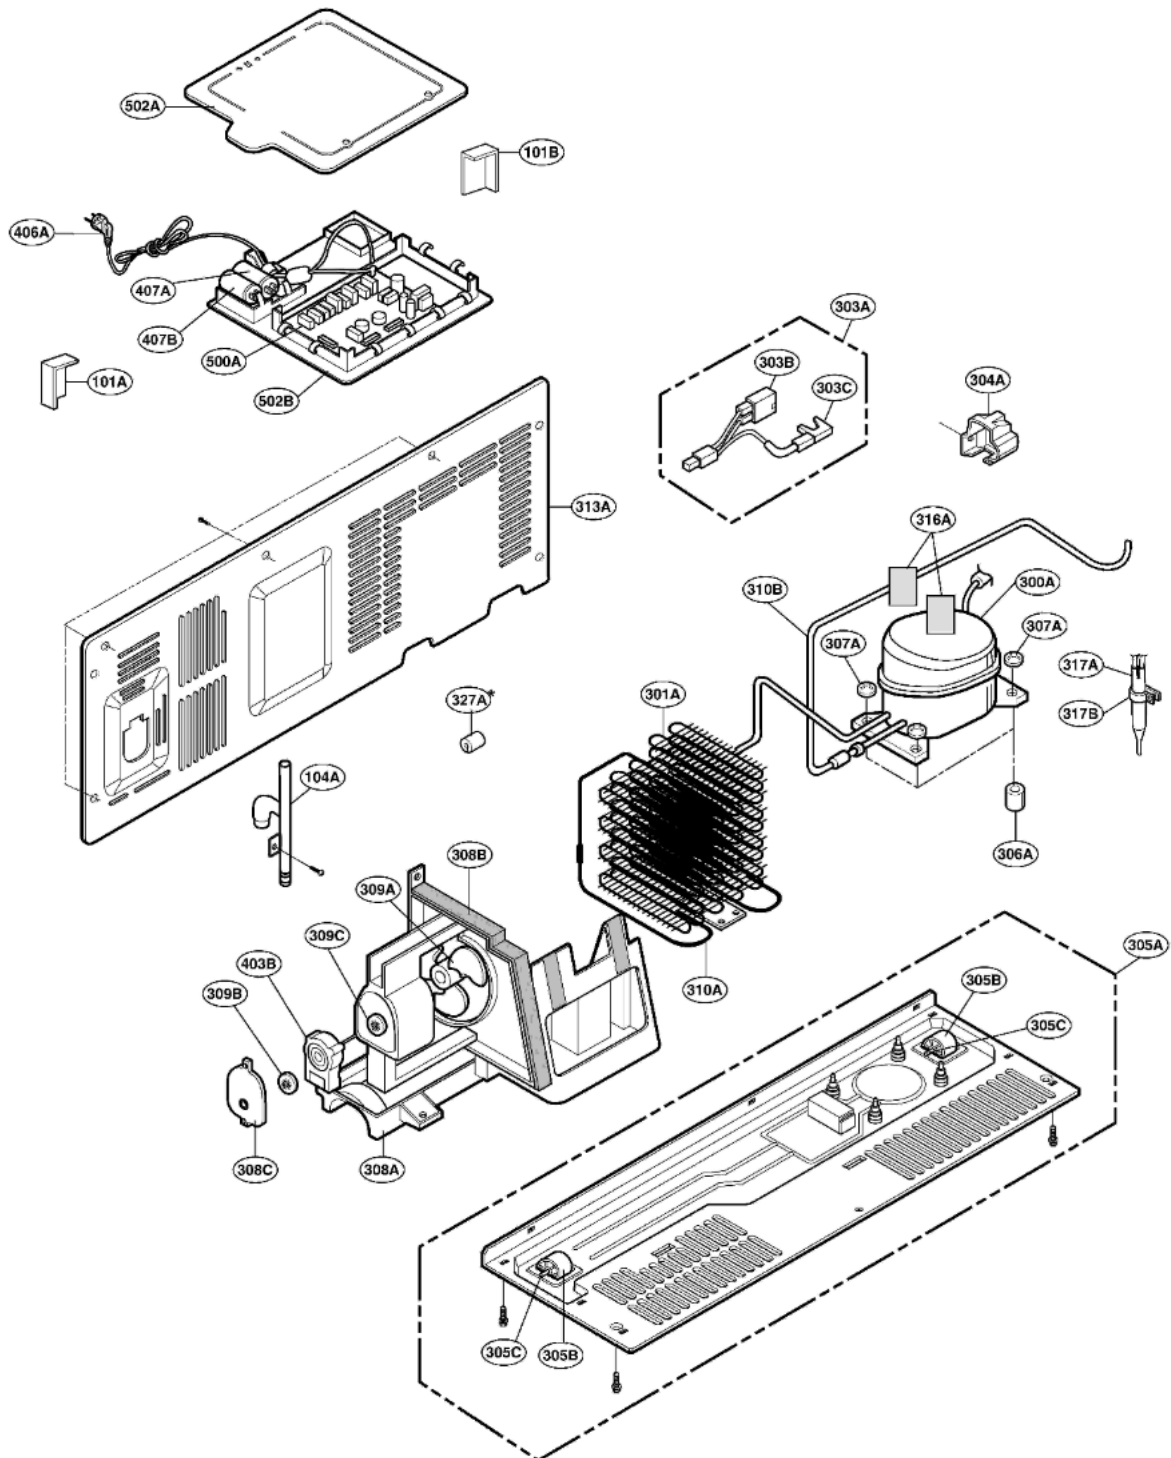

# EXPLODED VIEWS

ICE & WATER PART: LRSC26920\*\*, LRSC26922\*\*, LRSC26930\*\*, LRSC26944\*\*, LRSC26980\*\*

\* : Optional part

# EXPLODED VIEWS

MACHINE COMPARTMENT: LRSC26920\*\*, LRSC26922\*\*, LRSC26930\*\*, LRSC26944\*\*,  
LRSC26980\*\*

\* : Optional part