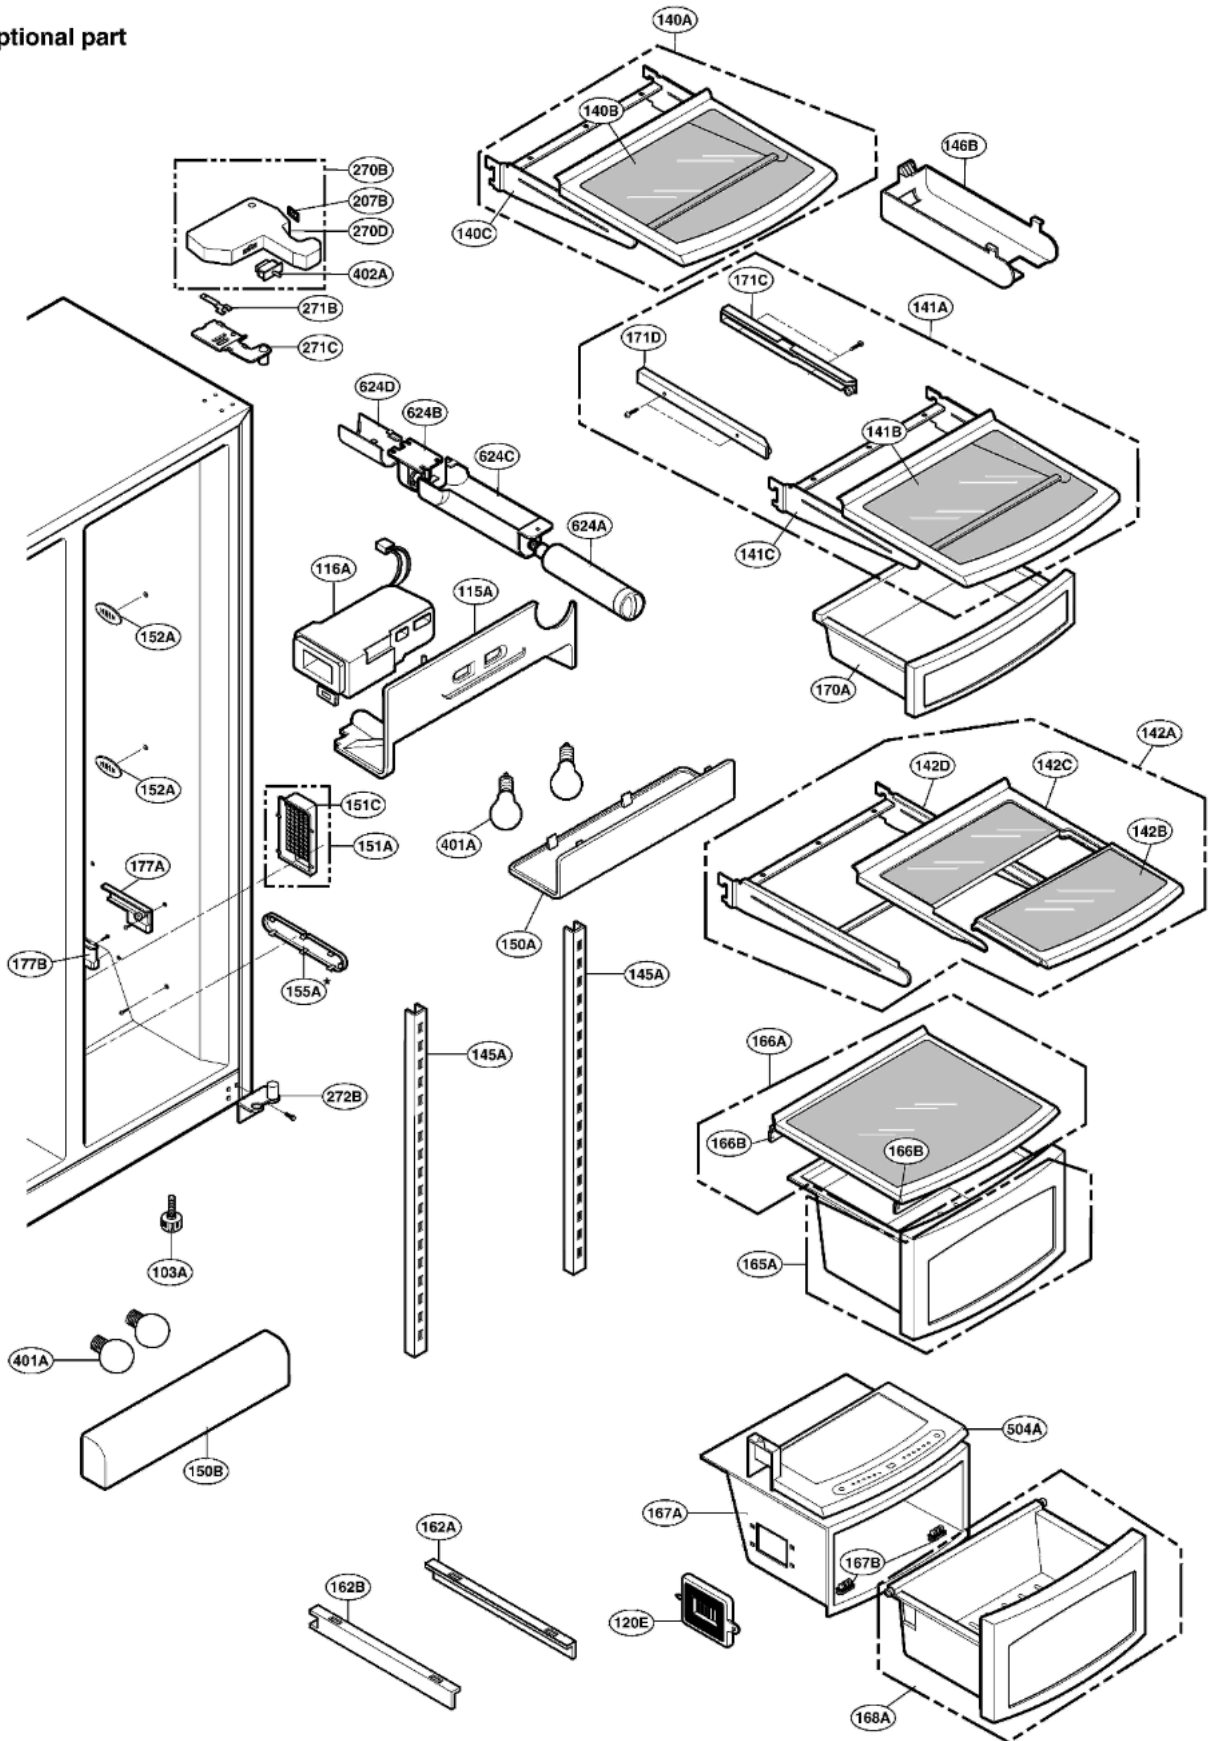

EXPLODED VIEWS

REFRIGERATOR COMPARTMENT: LRSC26980**

* : Optional part