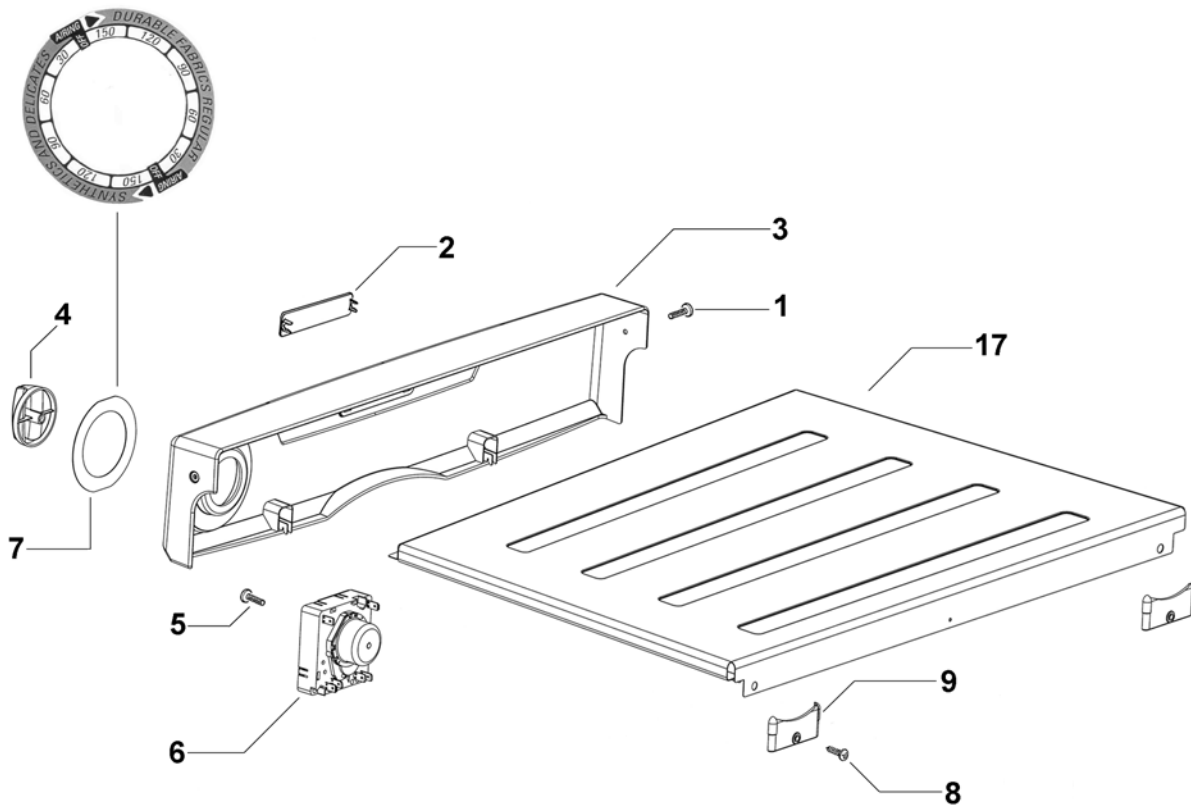

CONTROLS & TOP PANEL