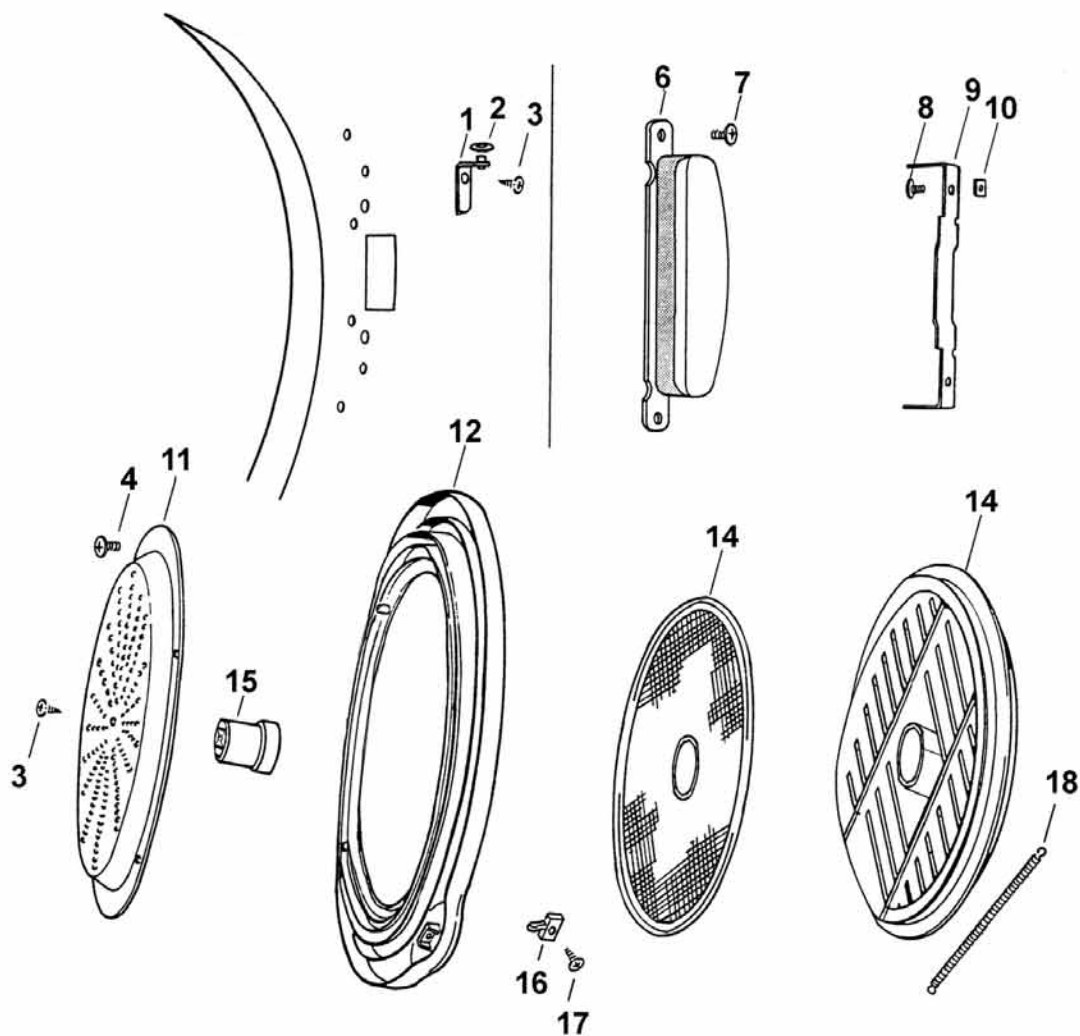

DOOR ASSEMBLY & HINGE COMPONENTS