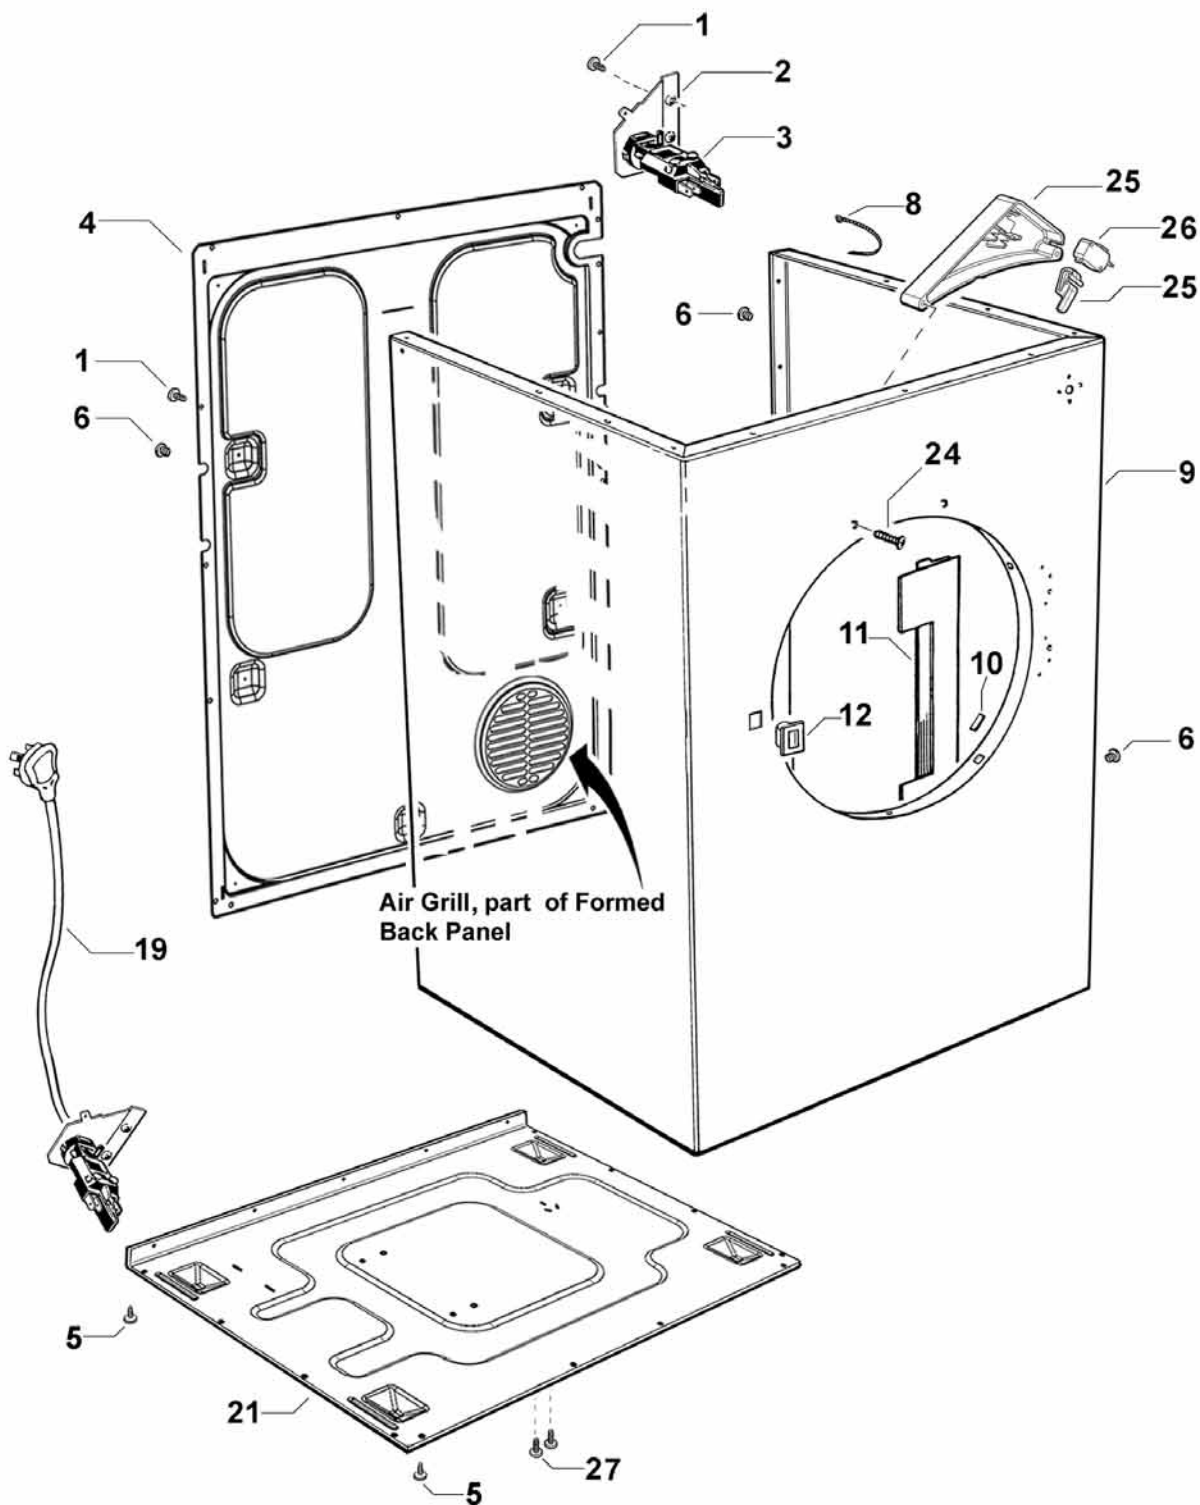

CABINET & FITTINGS