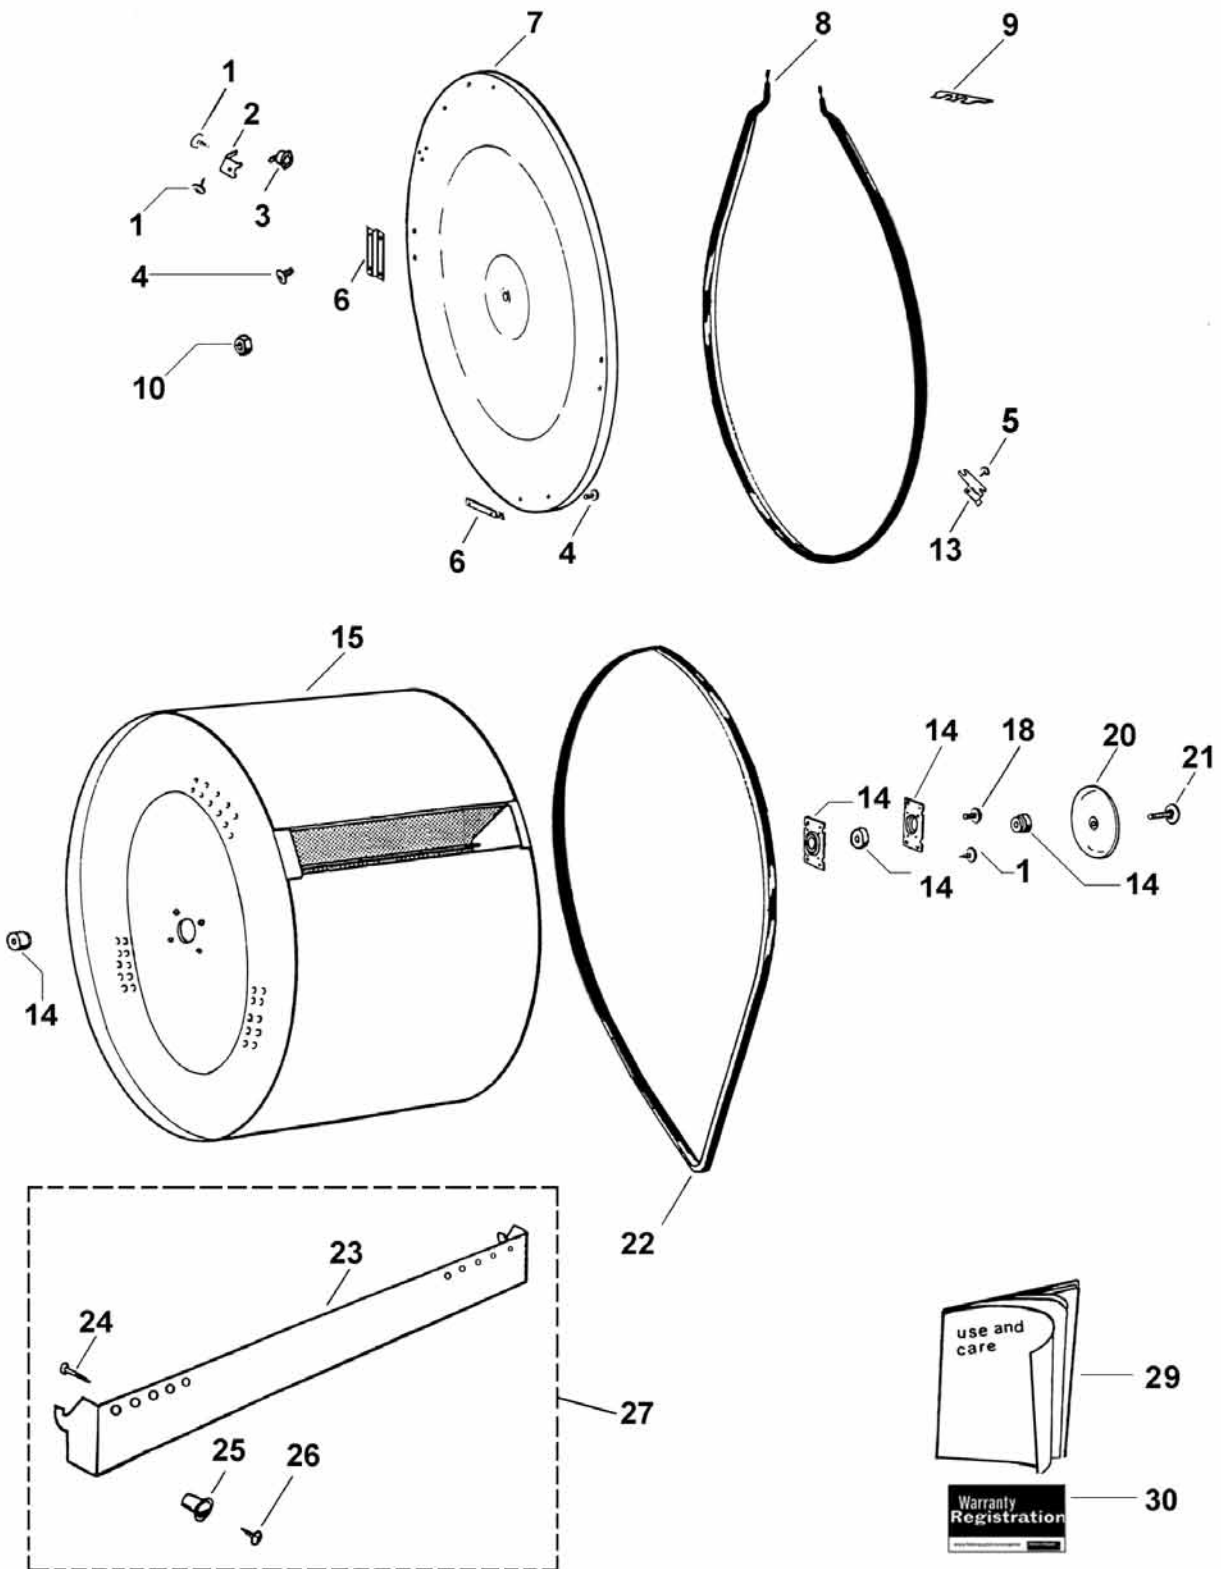

DRUM ASSEMBLY & ACCESSORIES