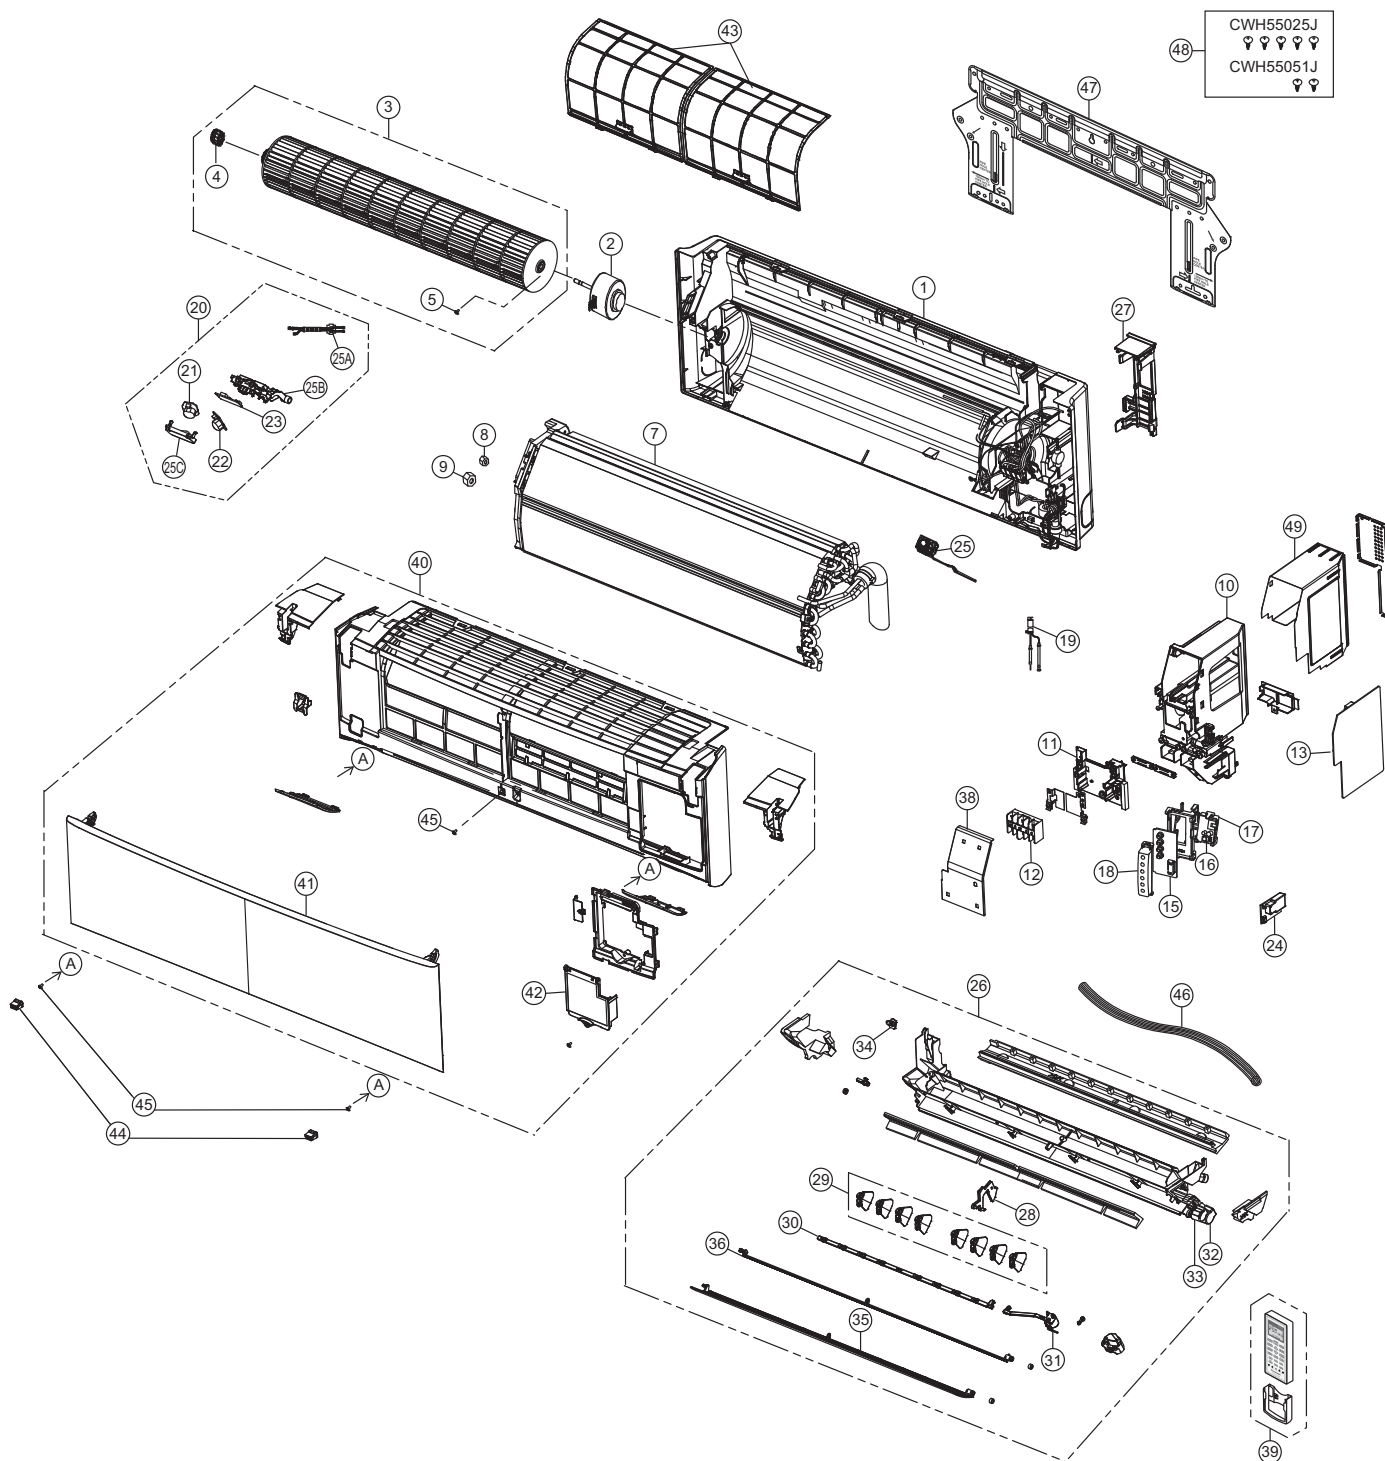

21. Exploded View and Replacement Parts List

21.1 Indoor Unit

21.1.1 CS-Z20TKR CS-Z25TKR CS-Z35TKR CS-Z42TKR

Note
The above exploded view is for the purpose of parts disassembly and replacement.
The non-numbered parts are not kept as standard service parts.