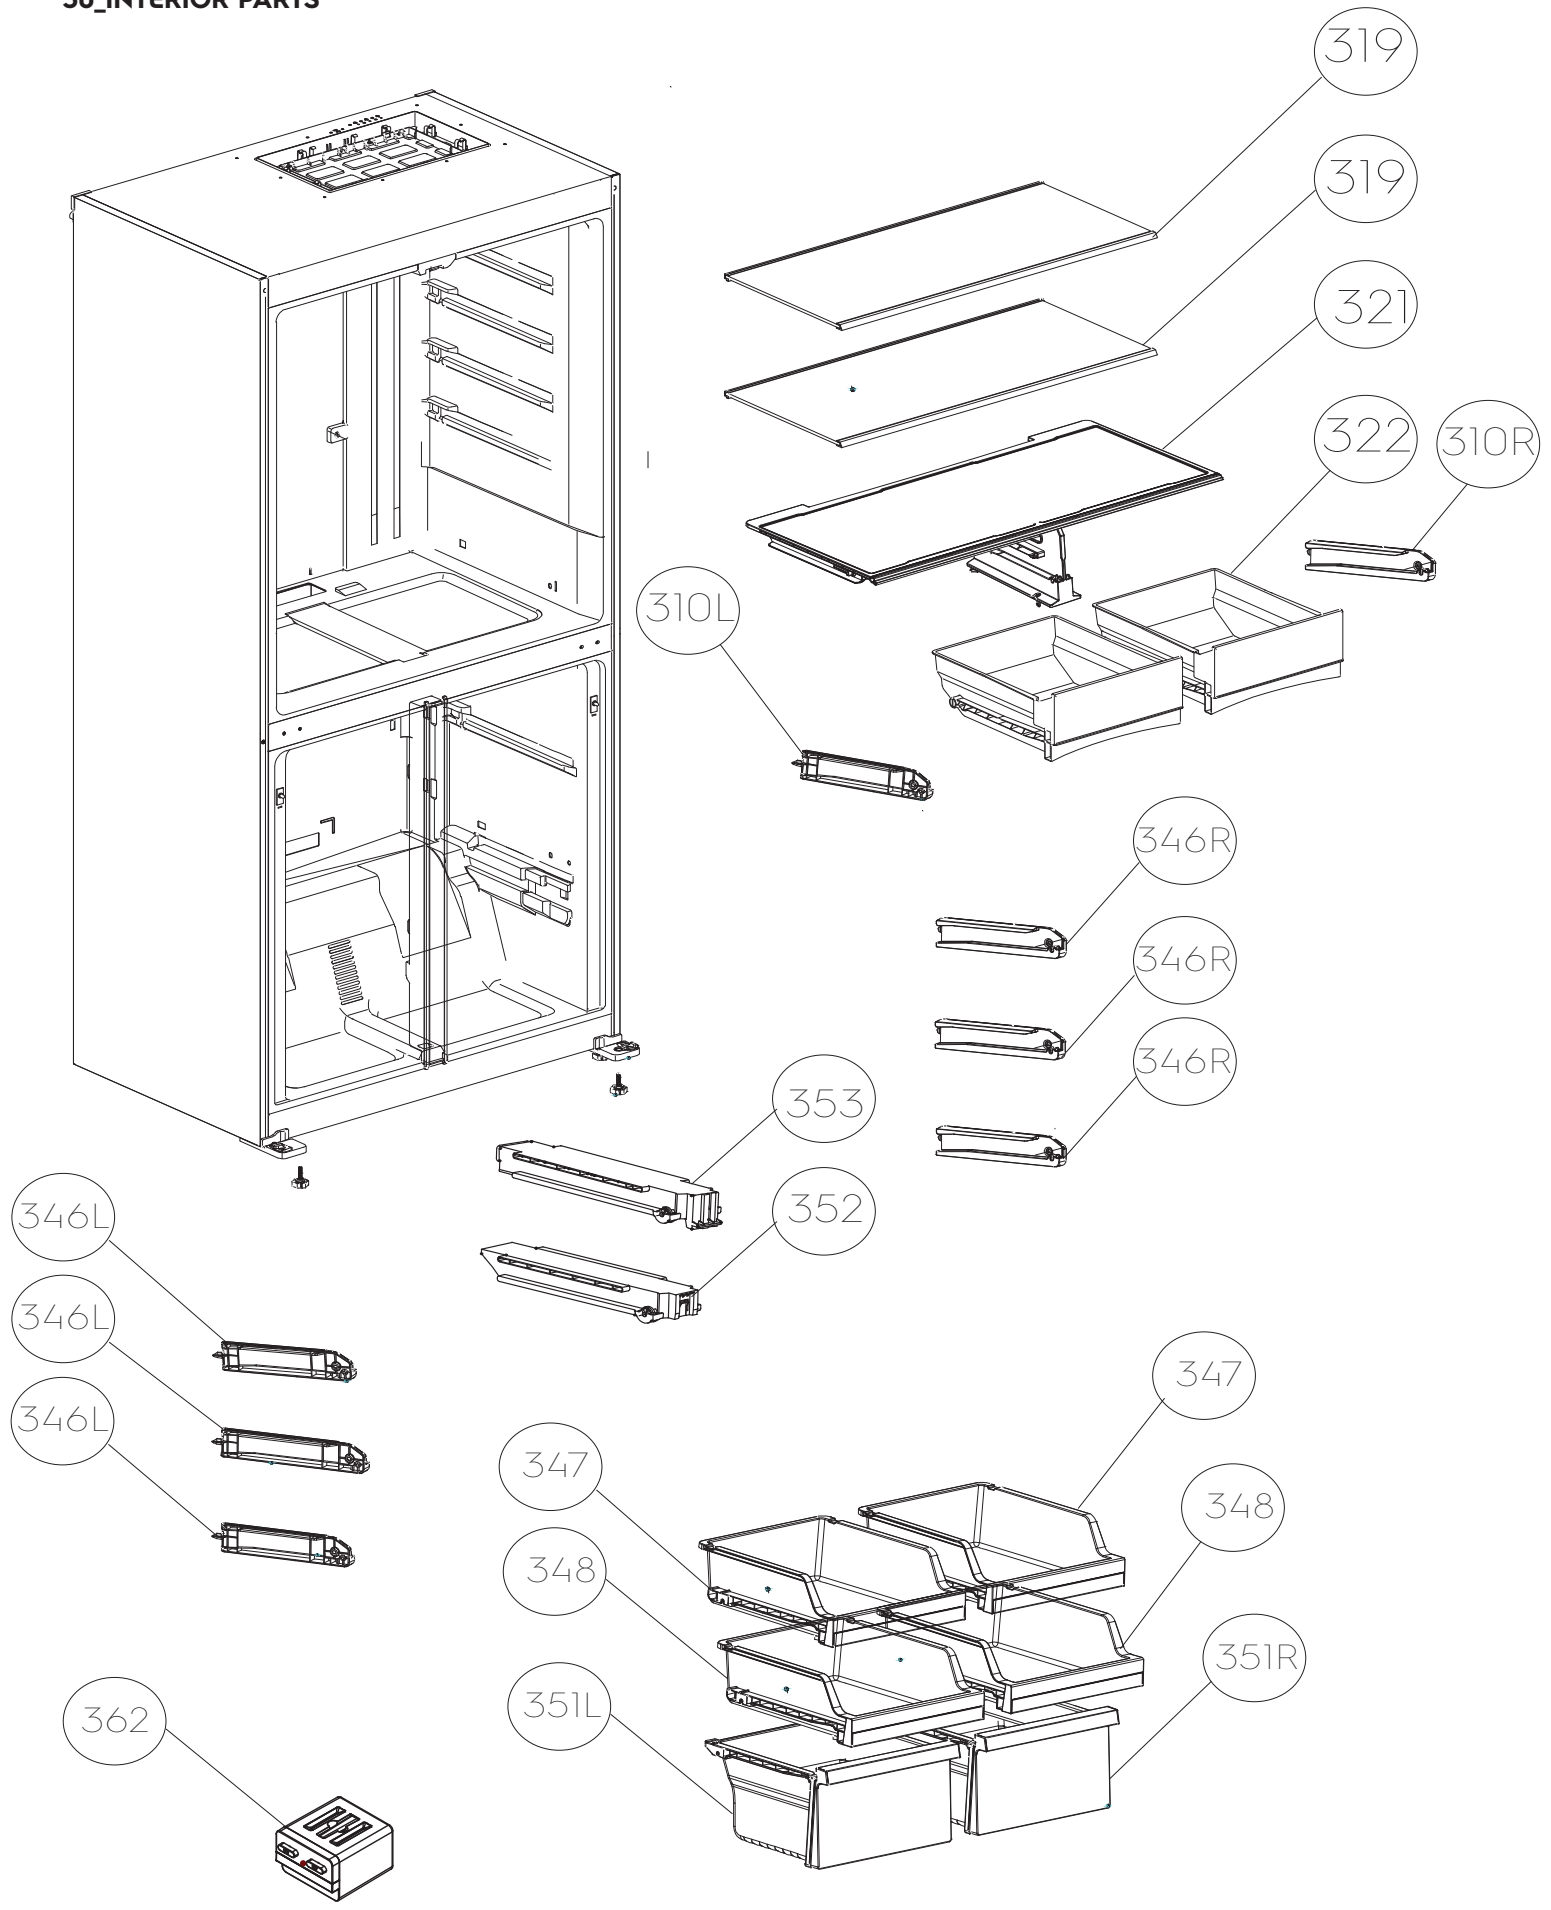

Completed document

Model: WQE4900BA-AU

PNC: 95600195802

30_INTERIOR PARTS

10_Cabinet
40_Air duct
50_Electrical

For model 4900