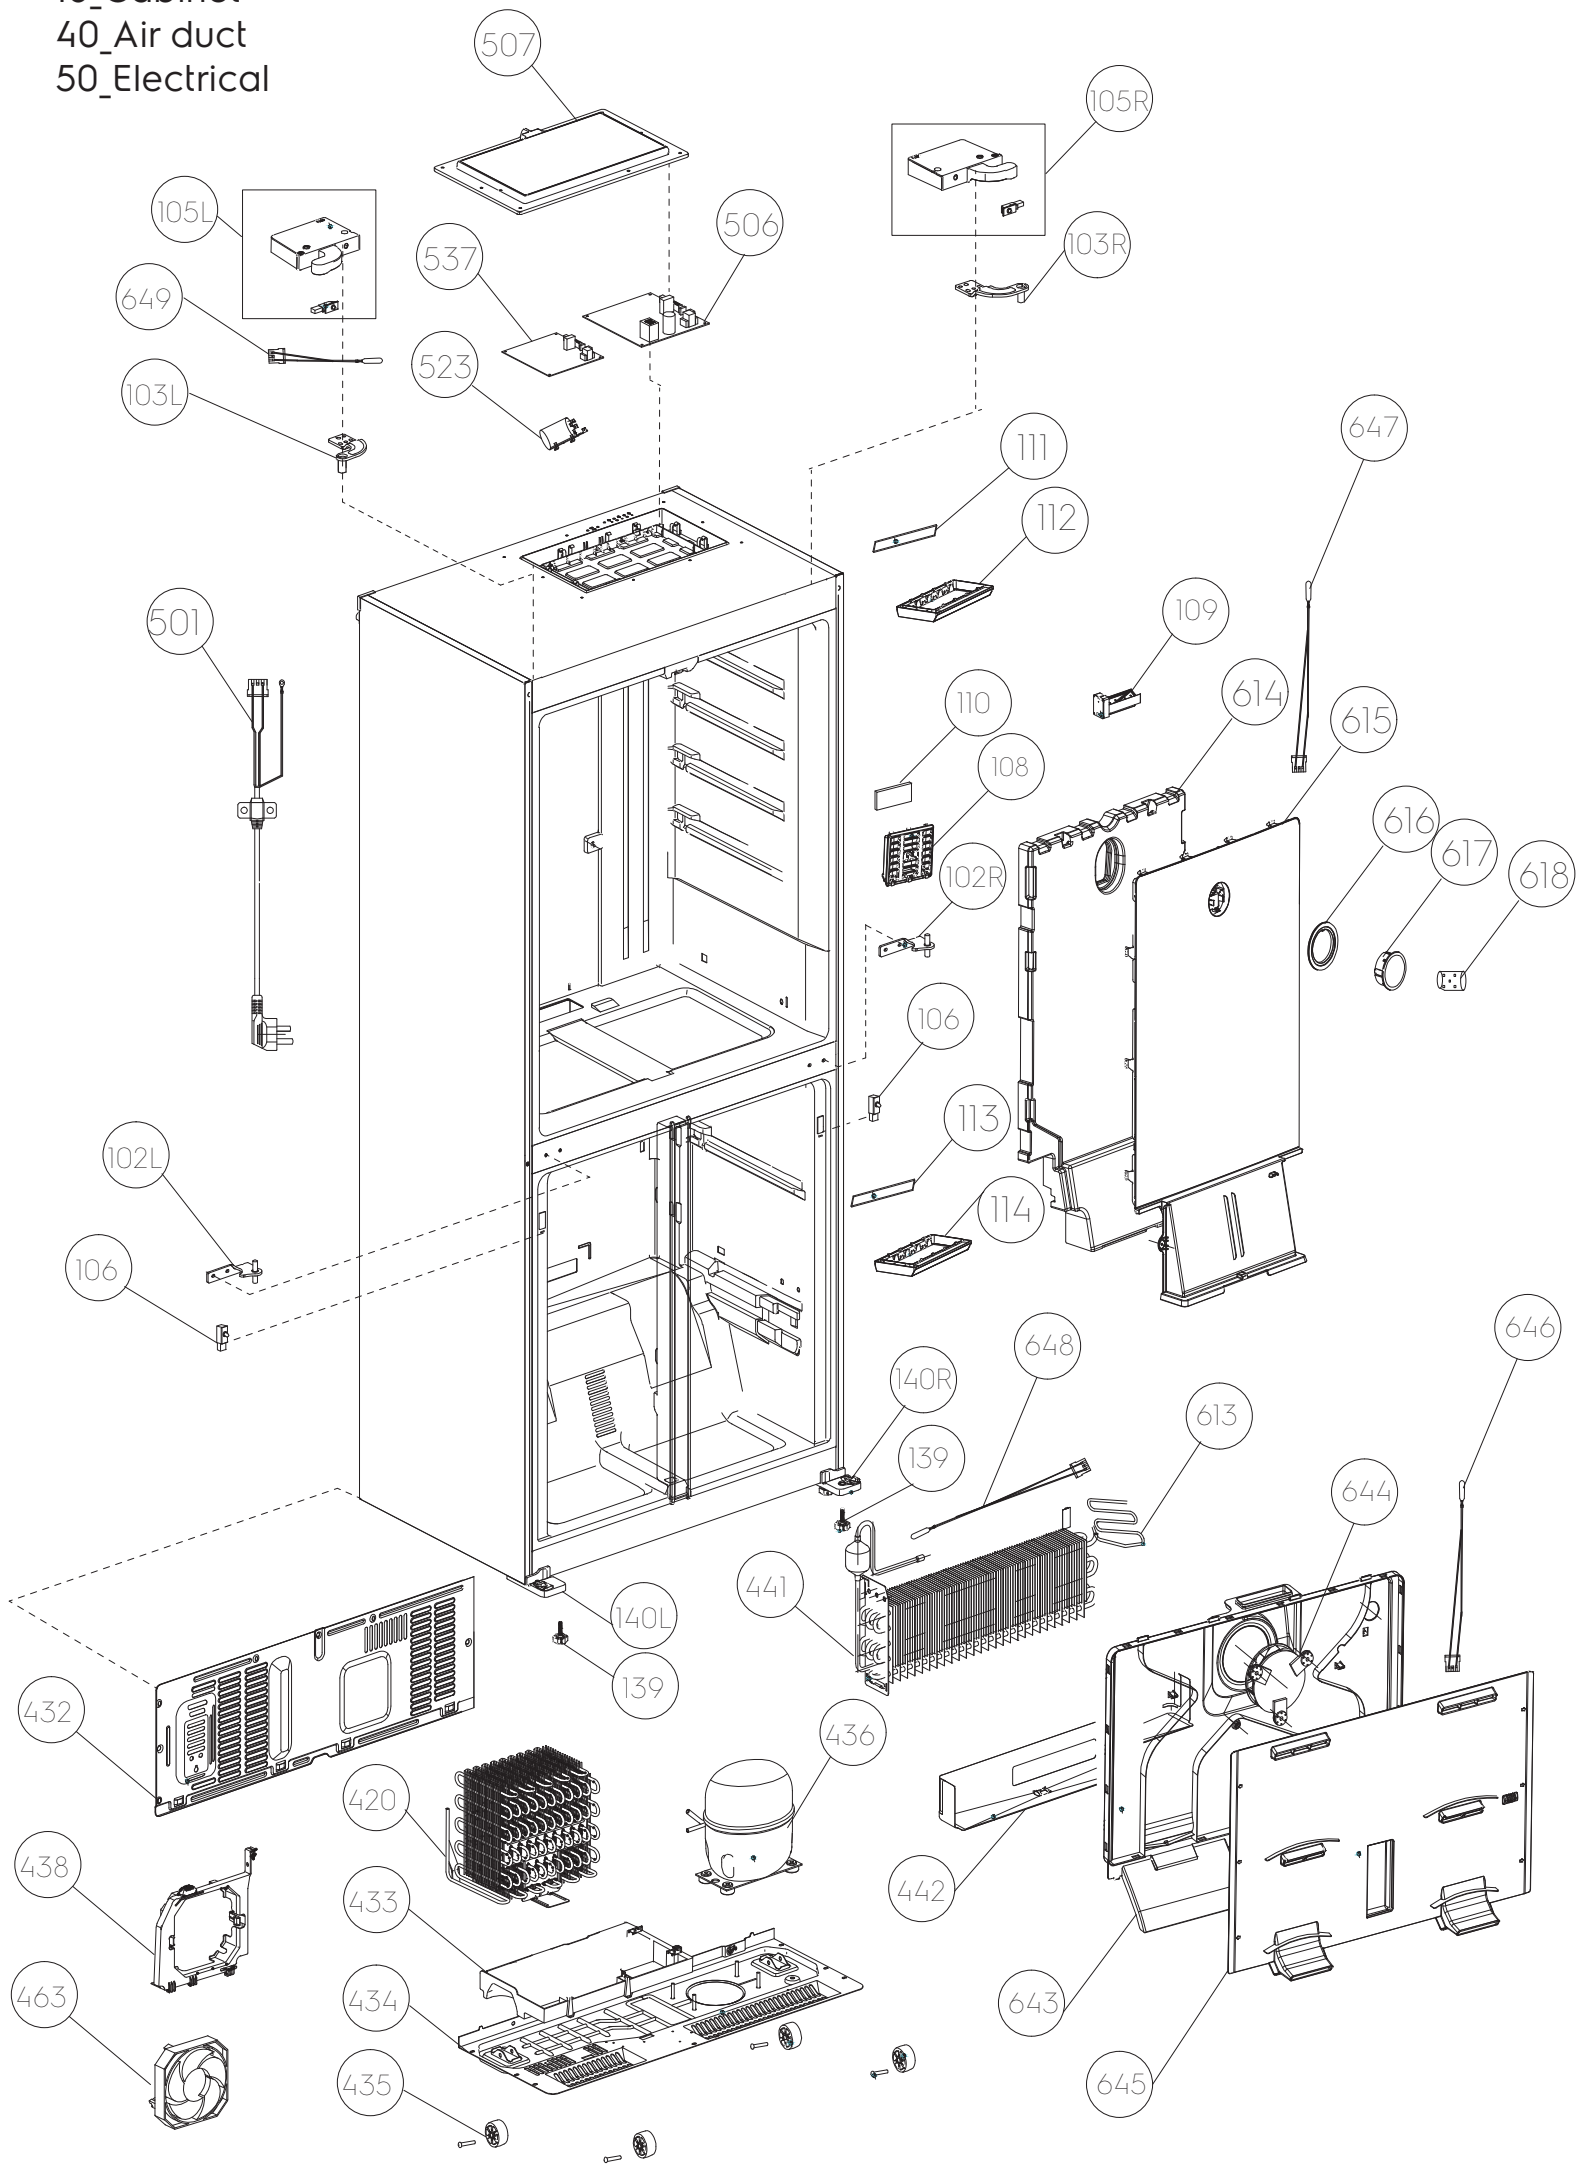

Completed document

Model: WQE4900BA-AU

PNC: 95600195802

30_INTERIOR PARTS

10_Cabinet
40_Air duct
50_Electrical

For model 4900