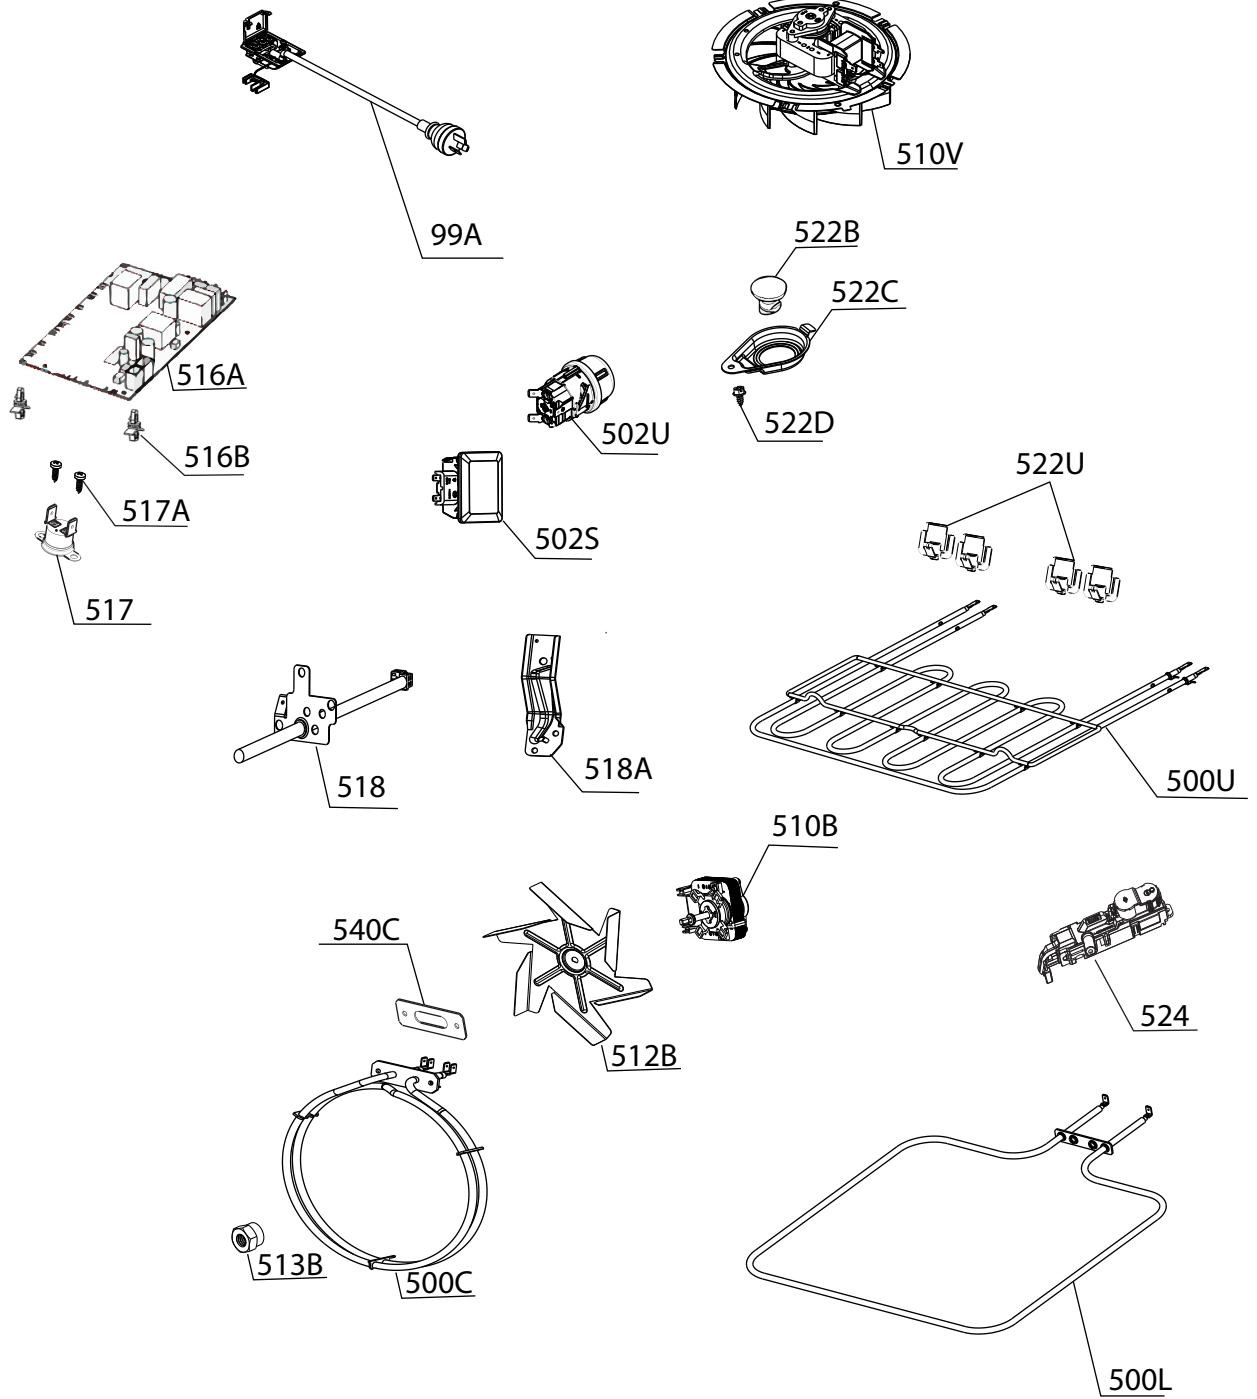

Completed document

Model: EVEP619DSE

PNC: 94403191100

P00003179901