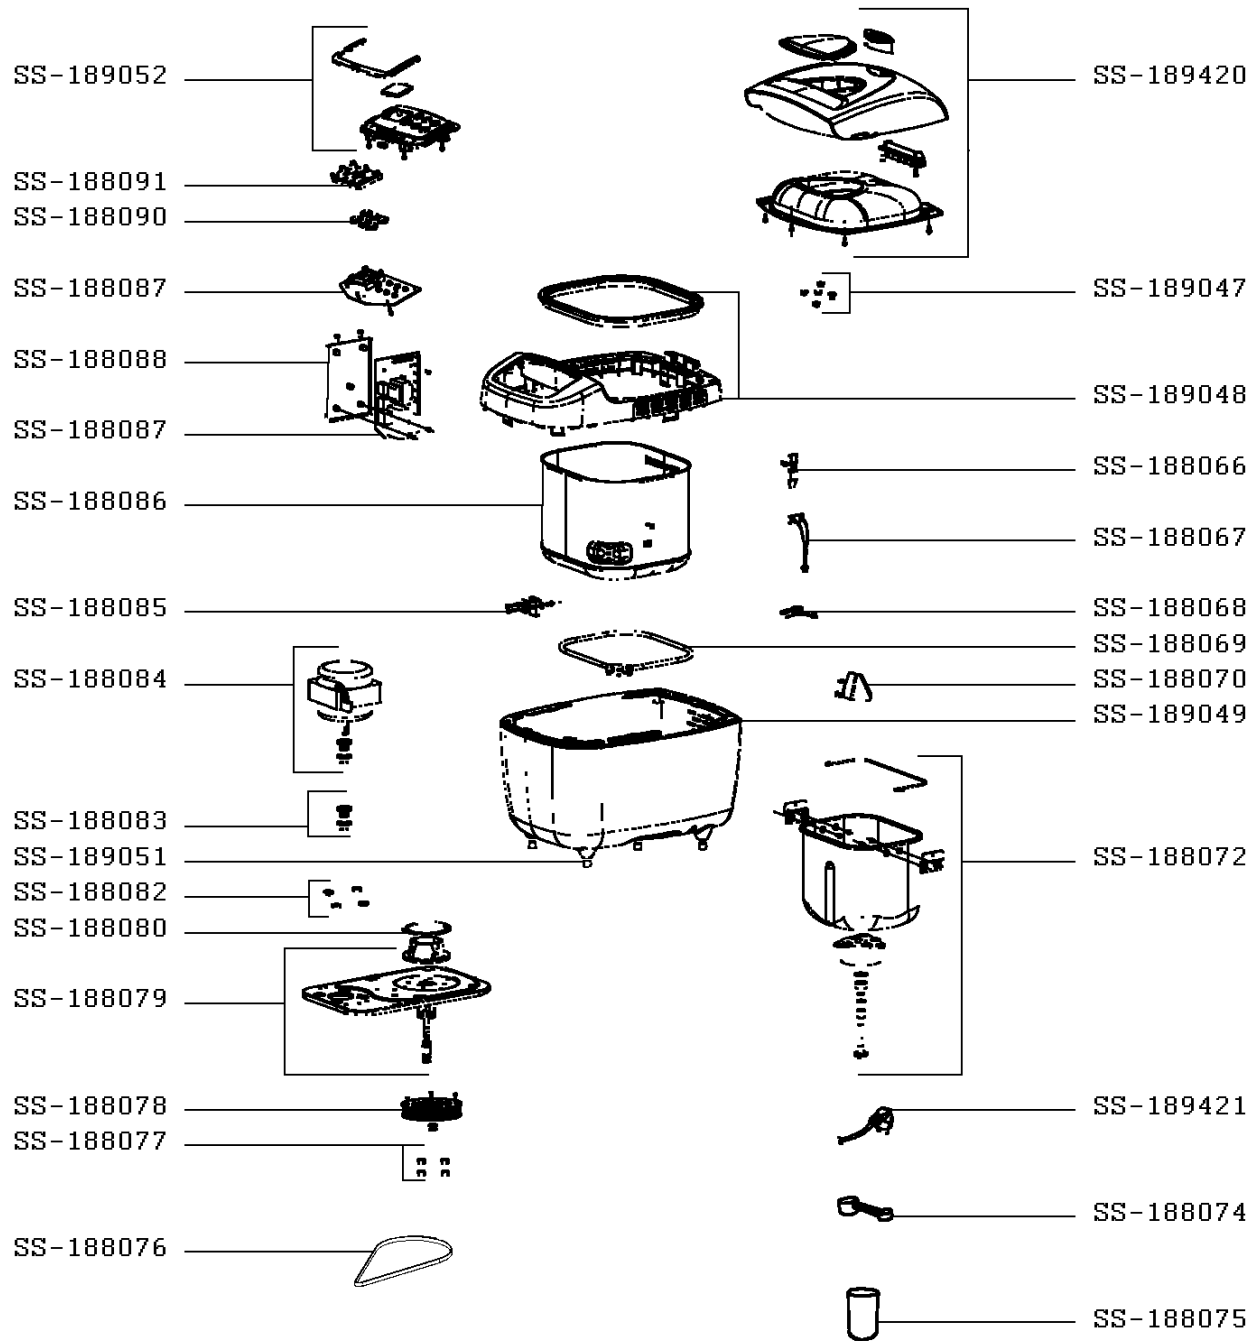

Tefal

**BREAD MAKER
900 G**

PF110EAU/BA

CREATION
EDIT

1/25/2012
2/27/2012

PAGE
1/1

COUNTRY
AU

FAMILY
IV